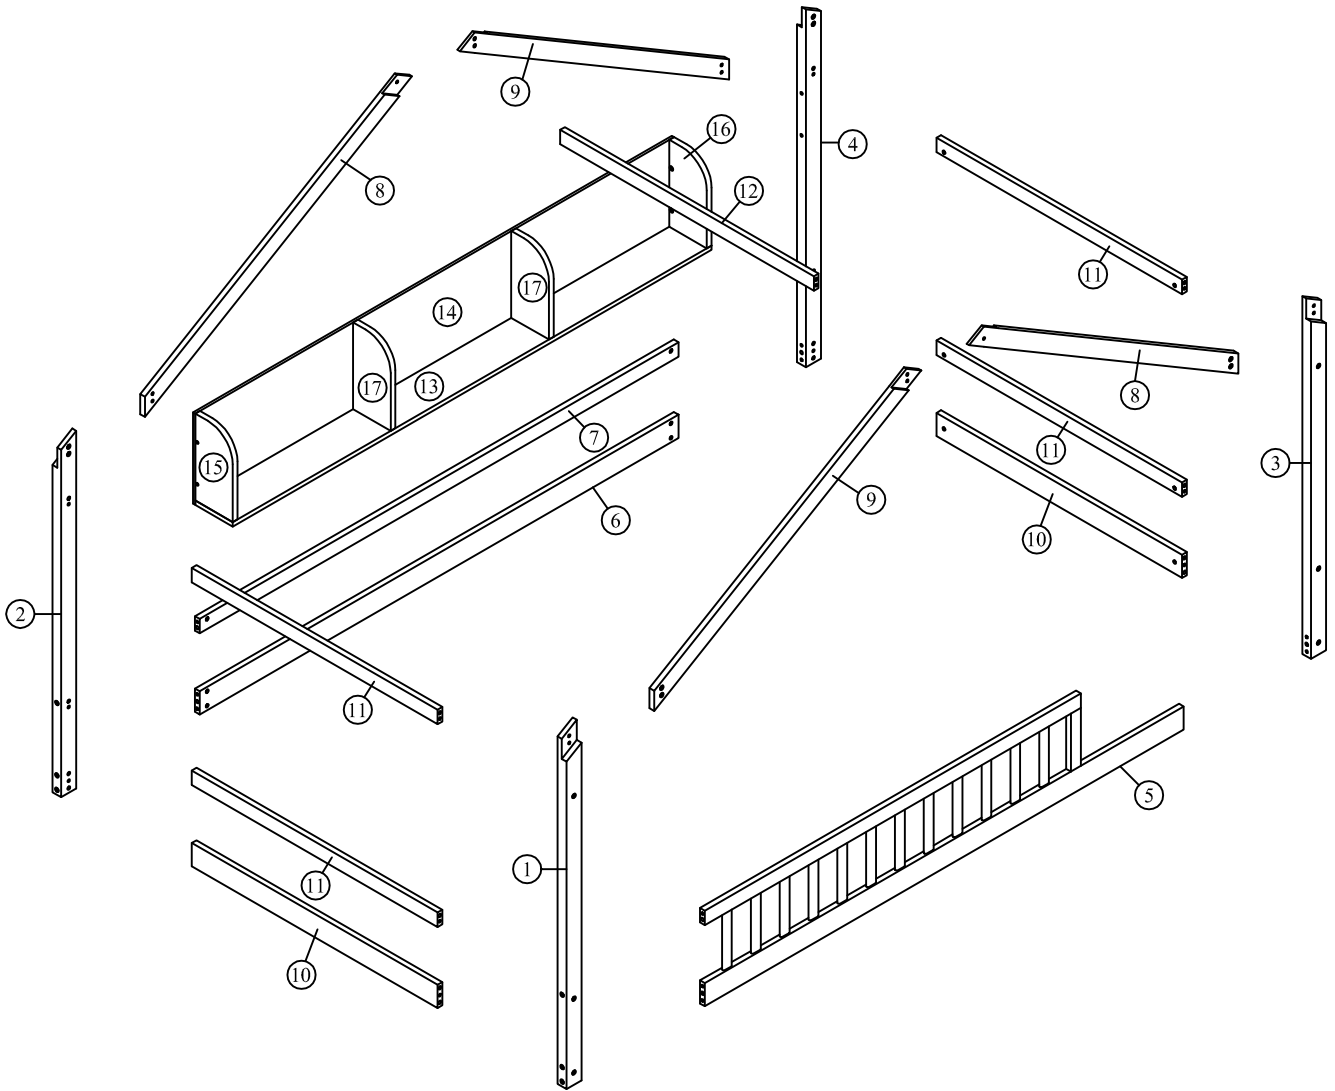

ASSEMBLY INSTRUCTION

SKU CODE: WF323149

Detail view

Part List (WF323149)

① x1

Leg bed

② x1

Leg bed

③ x1

Leg bed

④ x1

Leg bed

⑤ x1

Front side rail

⑥ x1

Back side rail

⑦ x1

Bed railing

⑧ x2

Slanted roof bars

⑨ x2

Slanted roof bars

⑩ x2

Headboard crossbar

No.	OUTLOOK	DESC	QTY
(A)		Dowel Ø10*40mm	25
(B)		Bolts 1/4"*20mm	8
(C)		Bolts 1/4"*35mm	20
(D)		Bolts 1/4"*70mm	14
(E)		Bolts 1/4"*100mm	11
(F)		Hex bolts 1/4"*20mm	8
(G)		Cross dowel 1/4"*13mm	25
(H)		Allen key 60*22*4mm	1