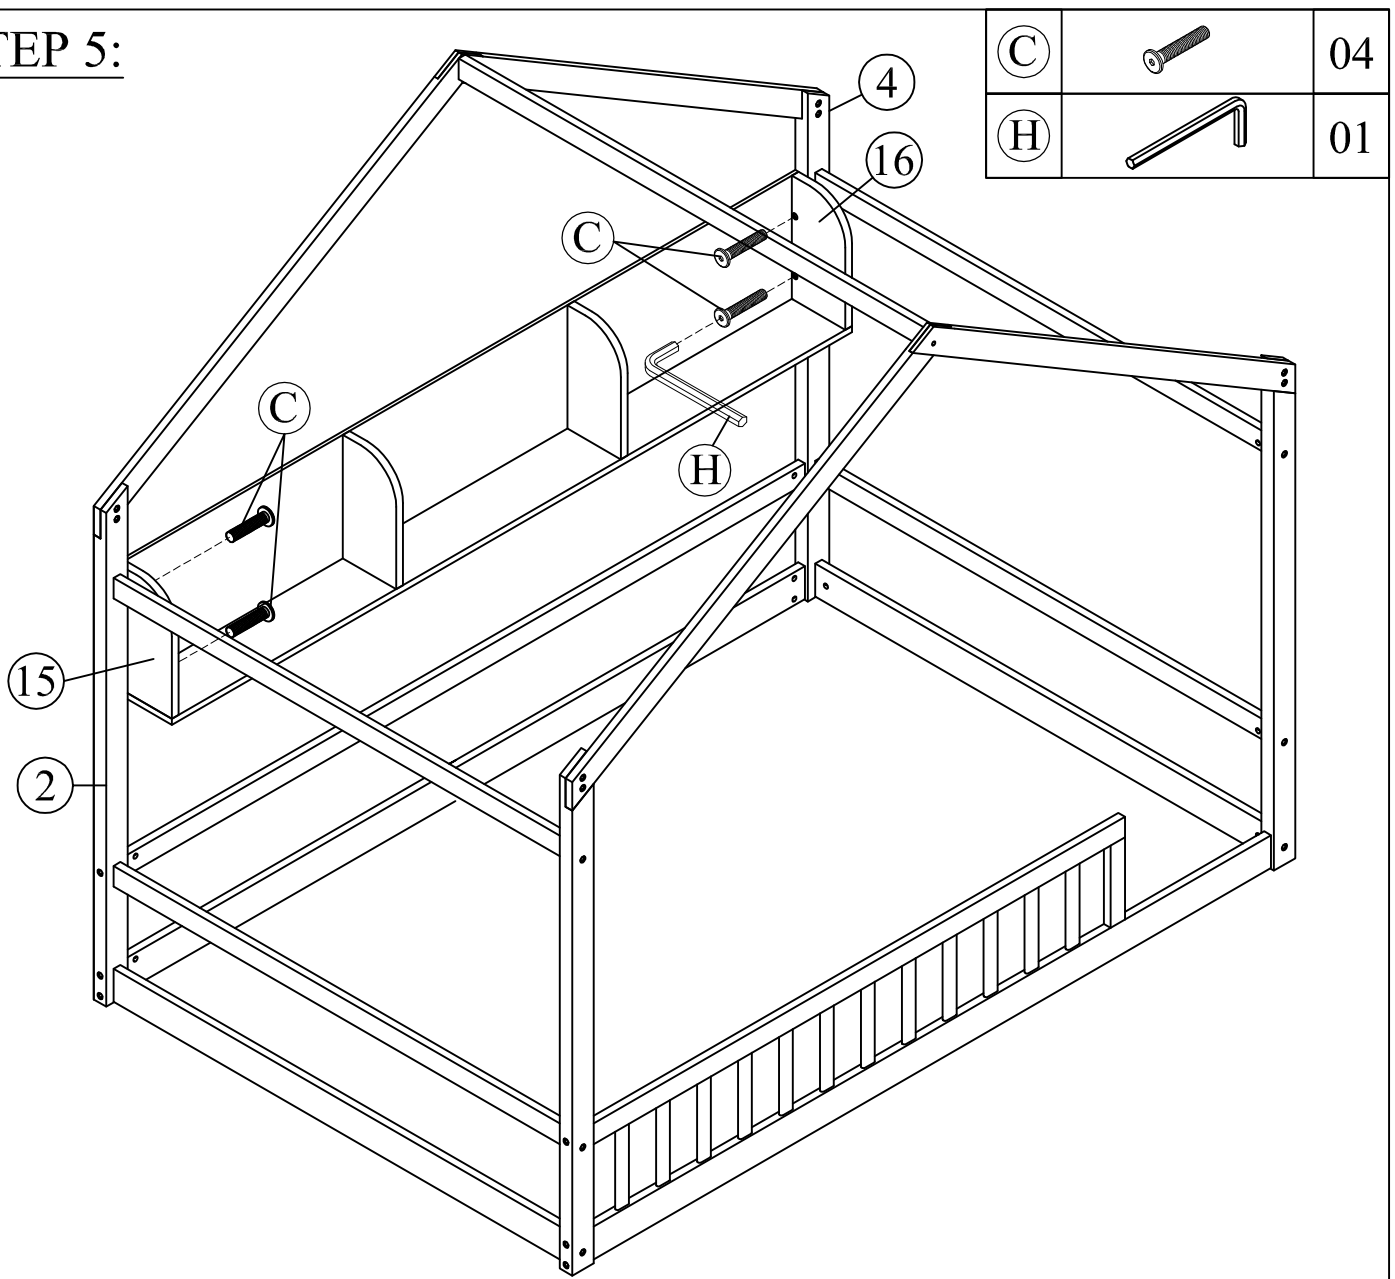

STEP 5:

FINAL: