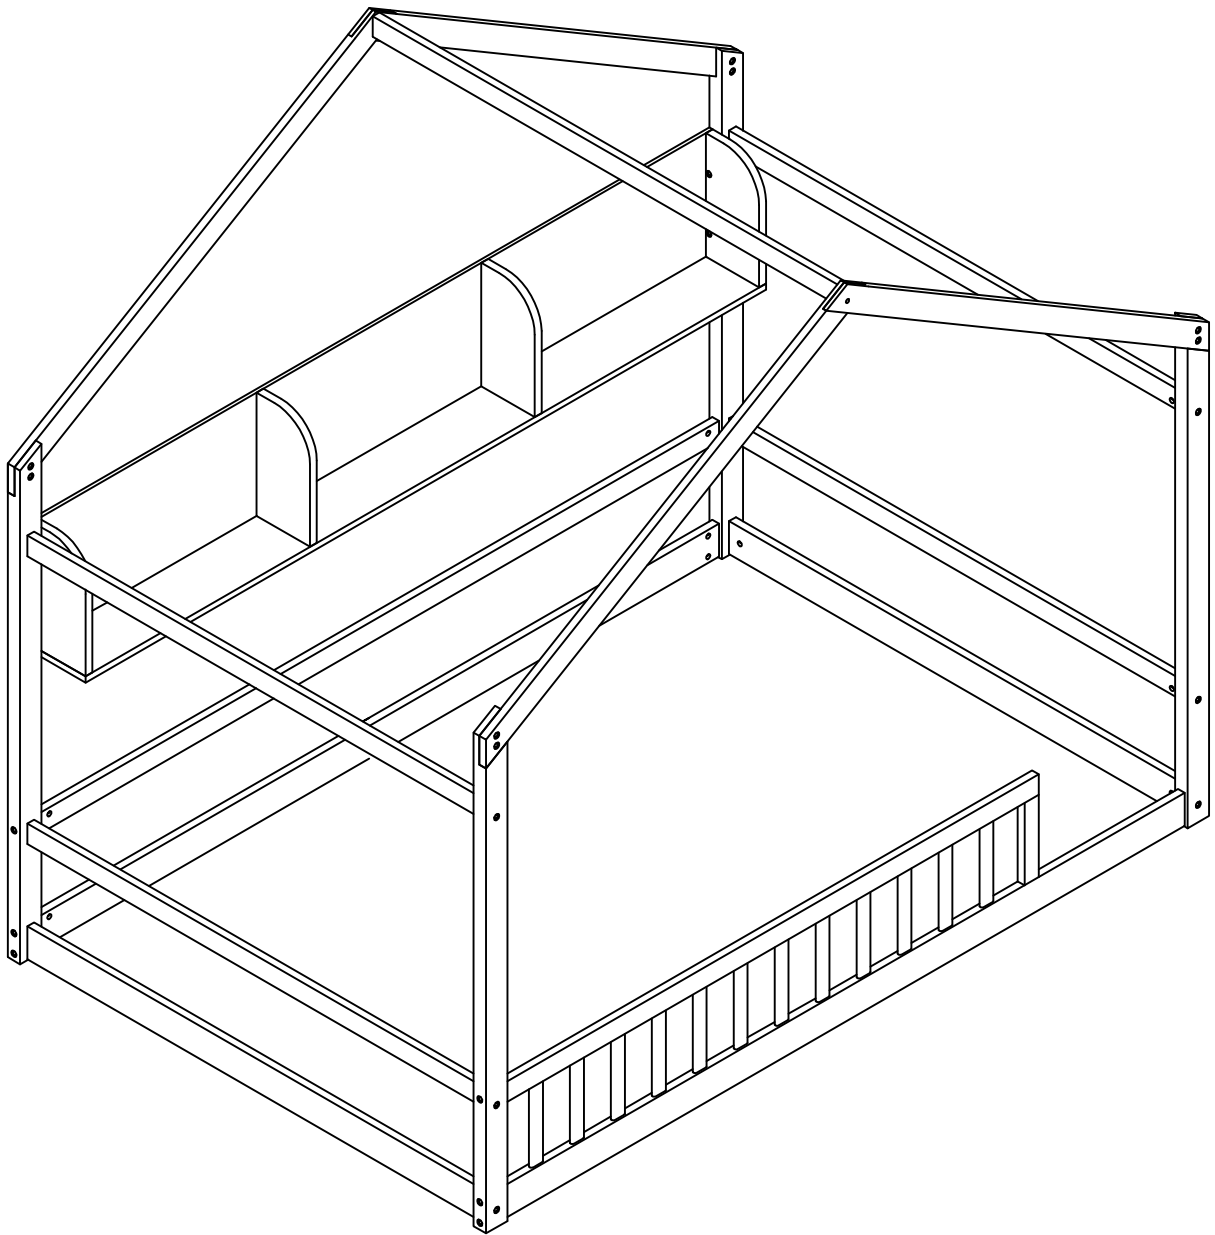

ASSEMBLY INSTRUCTION

SKU CODE: WF323149

Detail view

Part List (WF323149)

① x1

Leg bed

② x1

Leg bed

③ x1

Leg bed

④ x1

Leg bed

⑤ x1

Front side rail

⑥ x1

Back side rail

⑦ x1

Bed railing

⑧ x2

Slanted roof bars

⑨ x2

Slanted roof bars

⑩ x2

Headboard crossbar

⑪ x4

Headboard crossbar

⑫ x1

Roof crossbar

⑬ x1

Bottom Shelf

⑭ x1

Back Shelf