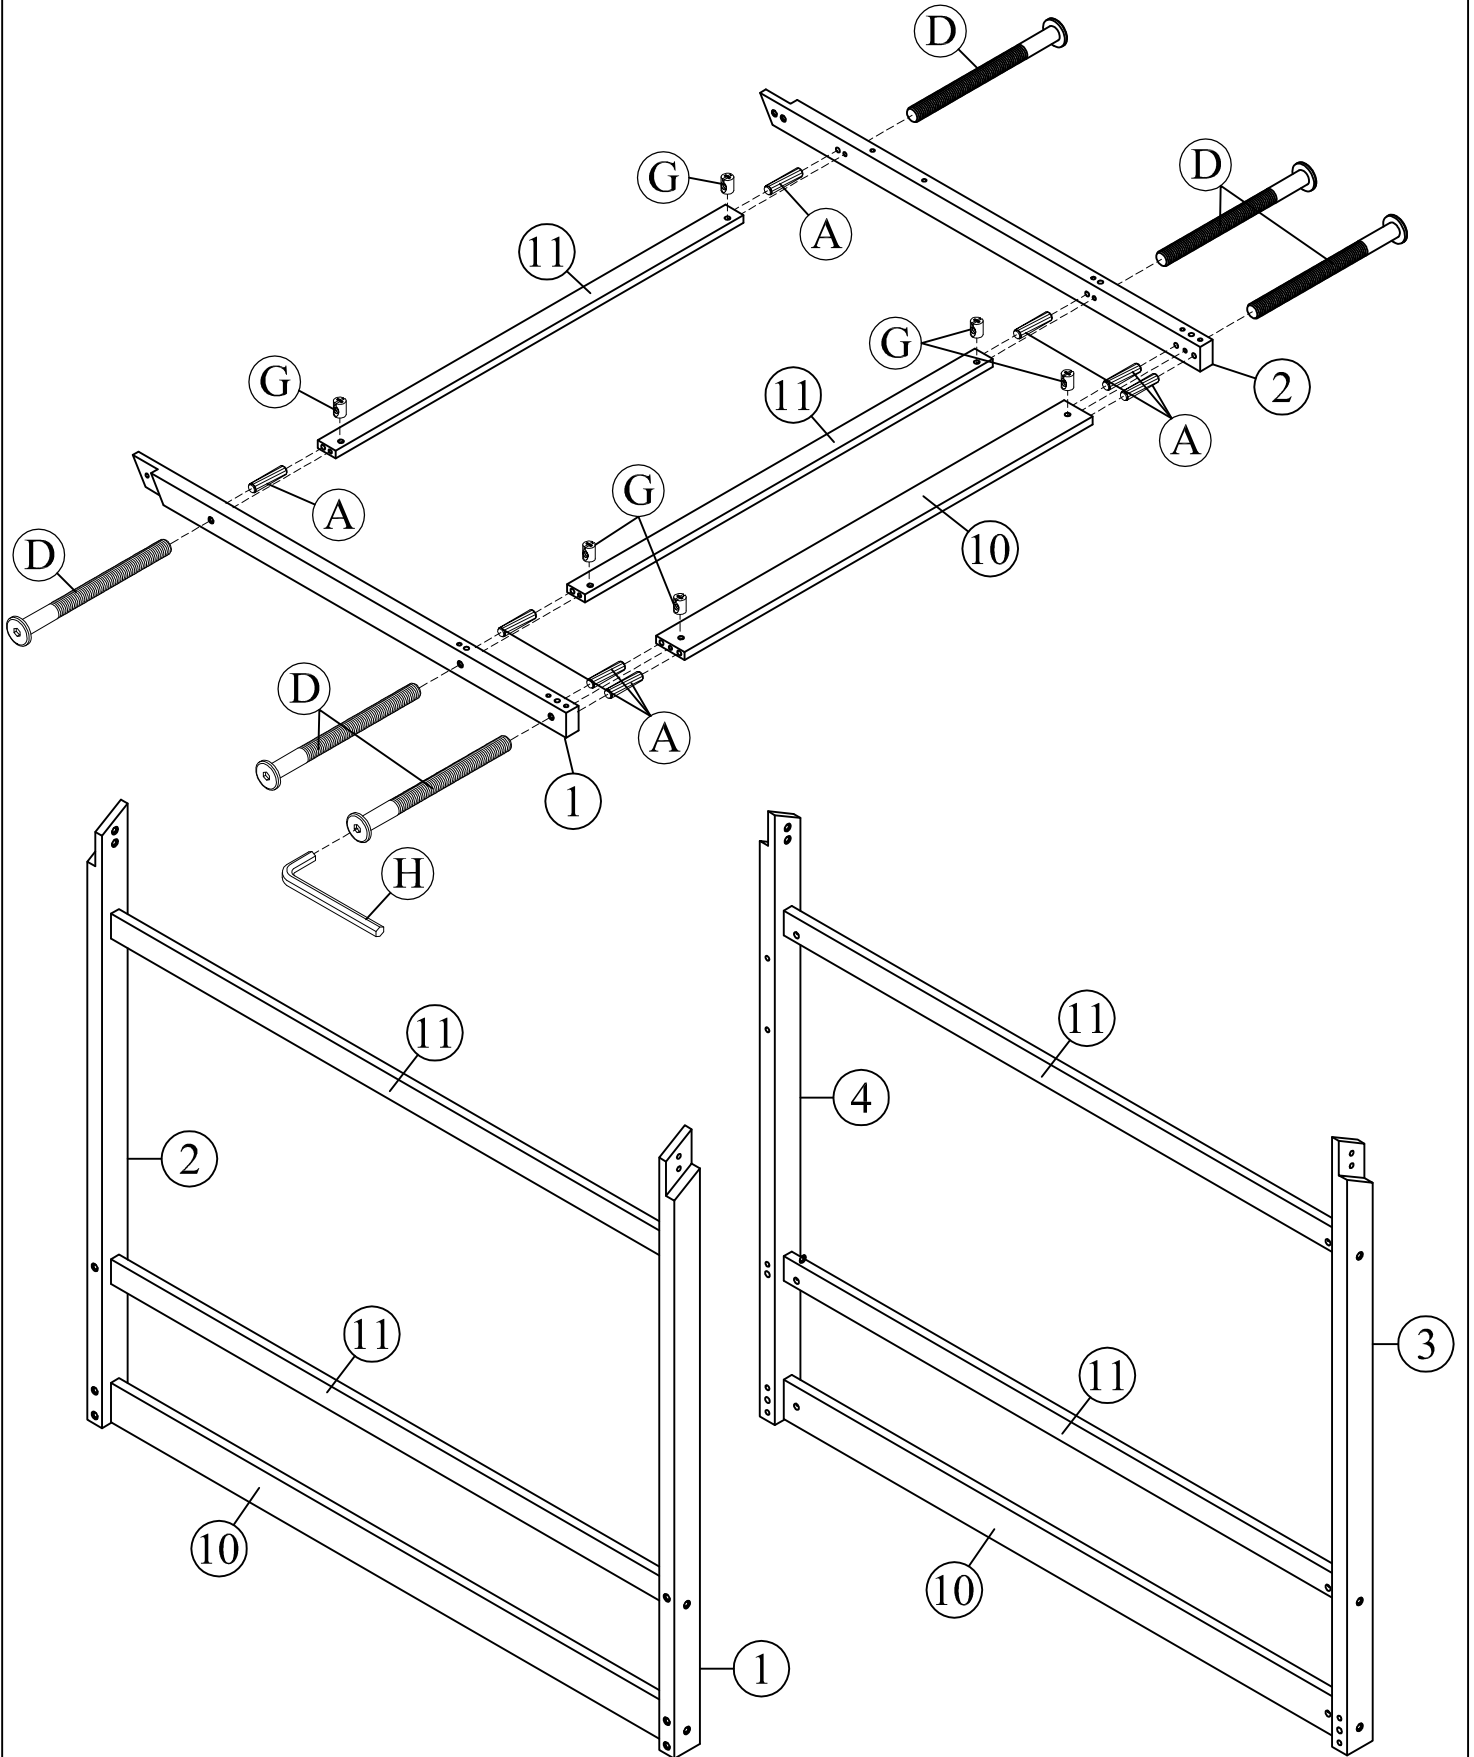

STEP 1:

(A)		16
(D)		12
(G)		12
(H)		01