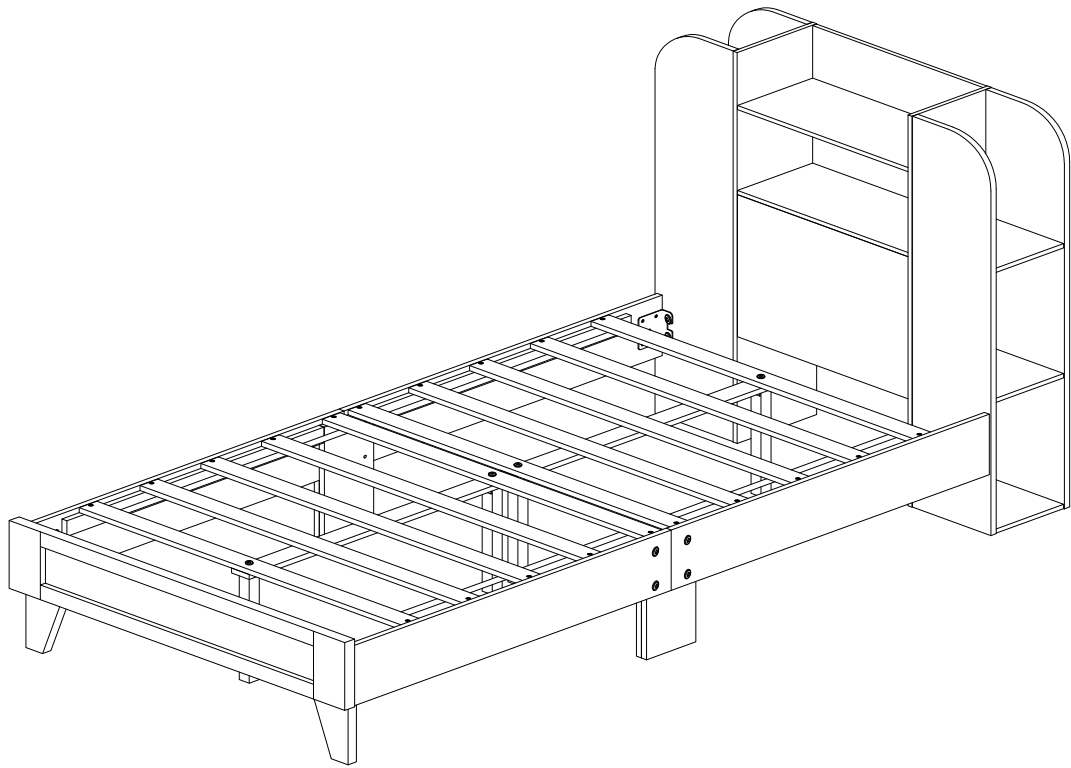

ASSEMBLY INSTRUCTION

BH 20 (Twin)

SKU : WF310979

ASSEMBLY INSTRUCTION

BH 20 (Twin)

SKU : WF310979

ASSEMBLY INSTRUCTION

BH 20 (Twin)

SKU : WF310979

PART LIST

A	Back Middle Panel	x1
B	Up Middle Panel	x1
C	Middle Panel	x1
D	Front Panel	x1
E	Side Panel Back L	x1
F	Side Panel Back R	x1
G	Side Panel Front L	x1
H	Side Panel Front R	x1
I	Box Middle Panel	x6
J	Box Back Panel L	x1
K	Box Back Panel R	x1
L	Footboard	x1
M	Bed End Leg L	x1
N	Bed End Leg R	x1
O	Side Back Panel L	x1
P	Side Back Panel R	x1
Q	Side Front Panel L	x1
R	Side Front Panel R	x1
S	Bed Side Leg	x2
T	Bed Slats	x2
U	Bed Slats Center	x2
V	Bed Slats Leg	x4