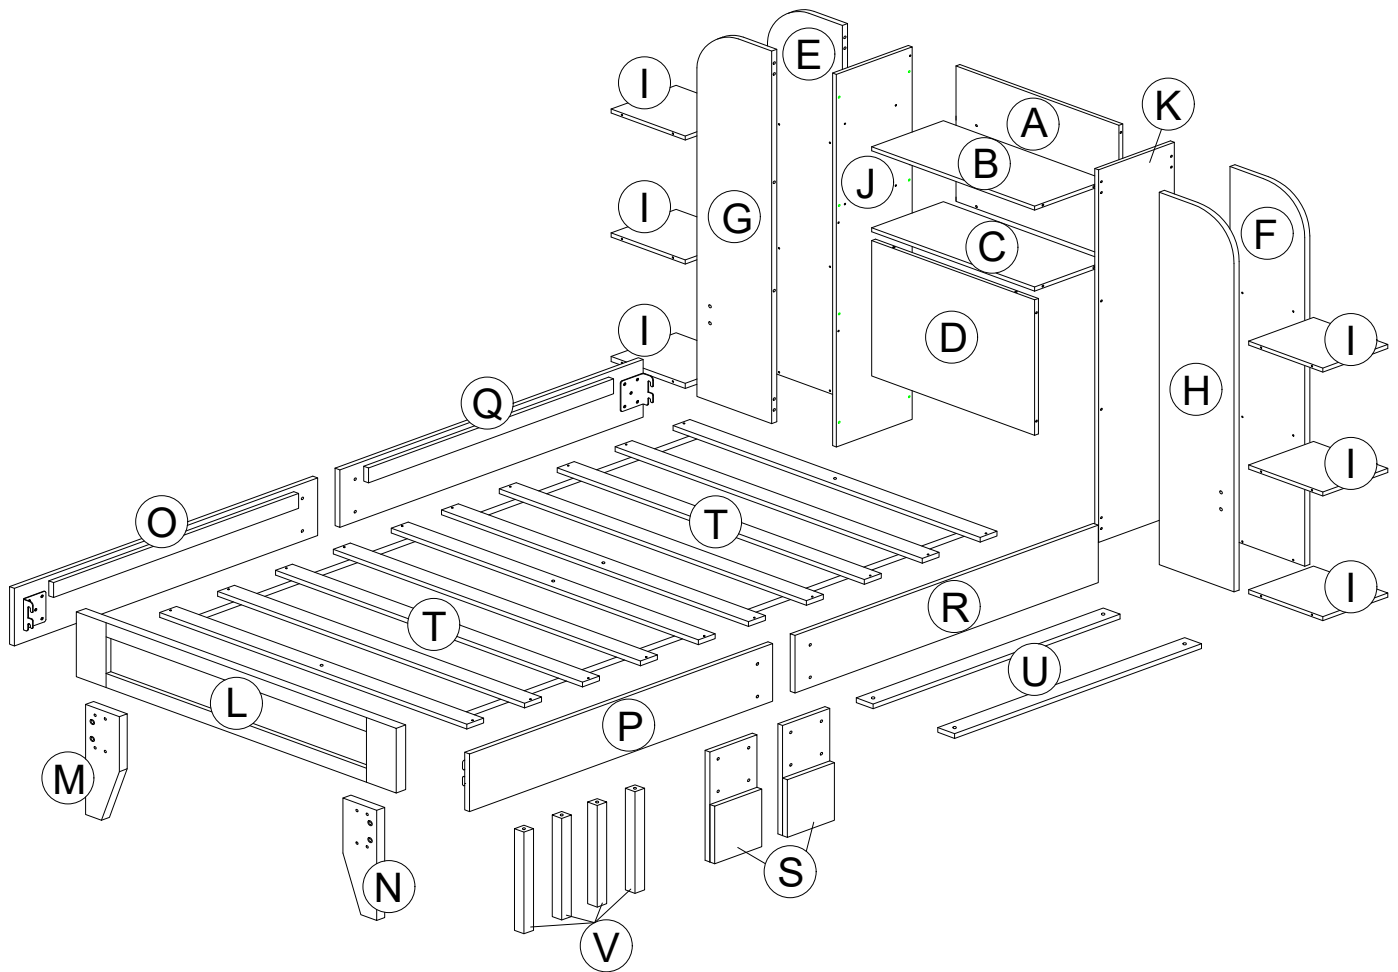

ASSEMBLY INSTRUCTION

BH 20 (Twin)

SKU : WF310979

ASSEMBLY INSTRUCTION

BH 20 (Twin)

SKU : WF310979

ASSEMBLY INSTRUCTION

BH 20 (Twin)

SKU : WF310979

PART LIST

A	Back Middle Panel	x1
B	Up Middle Panel	x1
C	Middle Panel	x1
D	Front Panel	x1
E	Side Panel Back L	x1
F	Side Panel Back R	x1
G	Side Panel Front L	x1
H	Side Panel Front R	x1
I	Box Middle Panel	x6
J	Box Back Panel L	x1
K	Box Back Panel R	x1
L	Footboard	x1
M	Bed End Leg L	x1
N	Bed End Leg R	x1
O	Side Back Panel L	x1
P	Side Back Panel R	x1
Q	Side Front Panel L	x1
R	Side Front Panel R	x1
S	Bed Side Leg	x2
T	Bed Slats	x2
U	Bed Slats Center	x2
V	Bed Slats Leg	x4