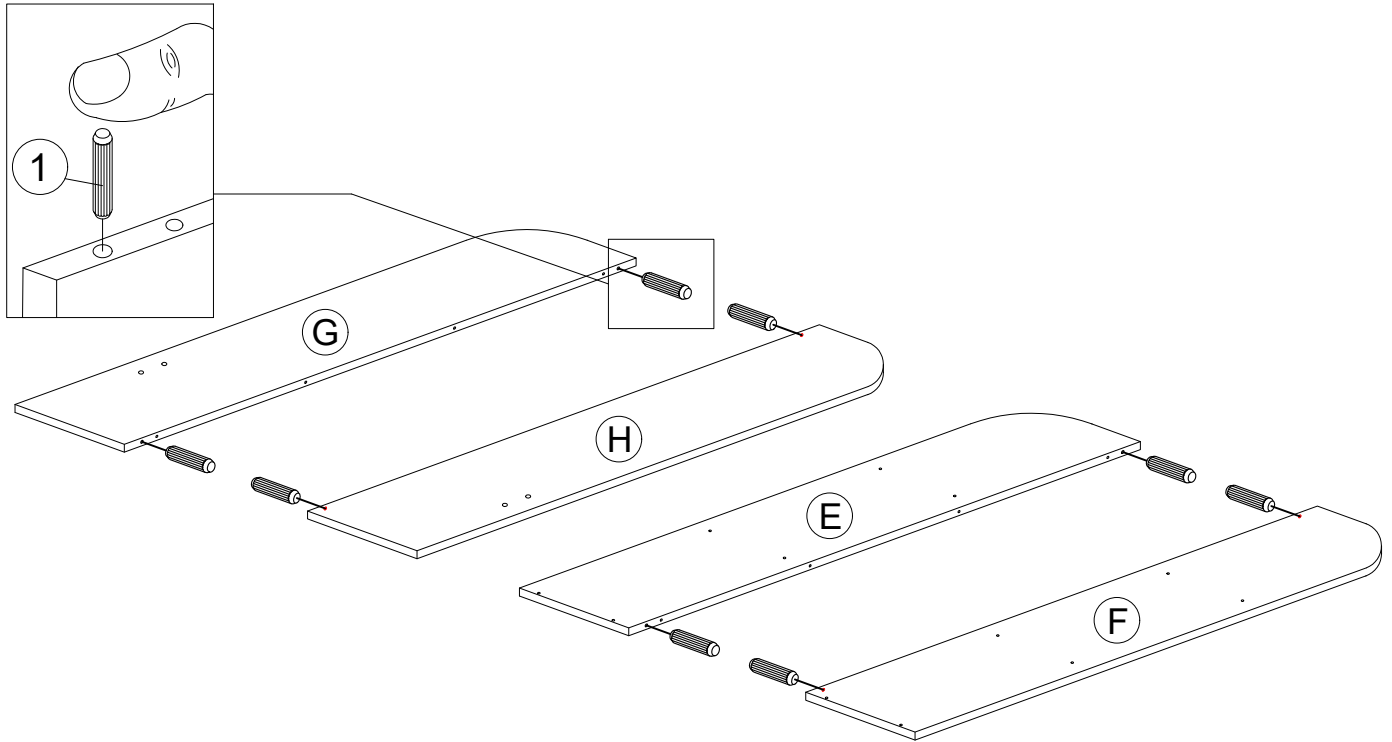

ASSEMBLY INSTRUCTION

Step 1

Required/Requis/Requerido

x8