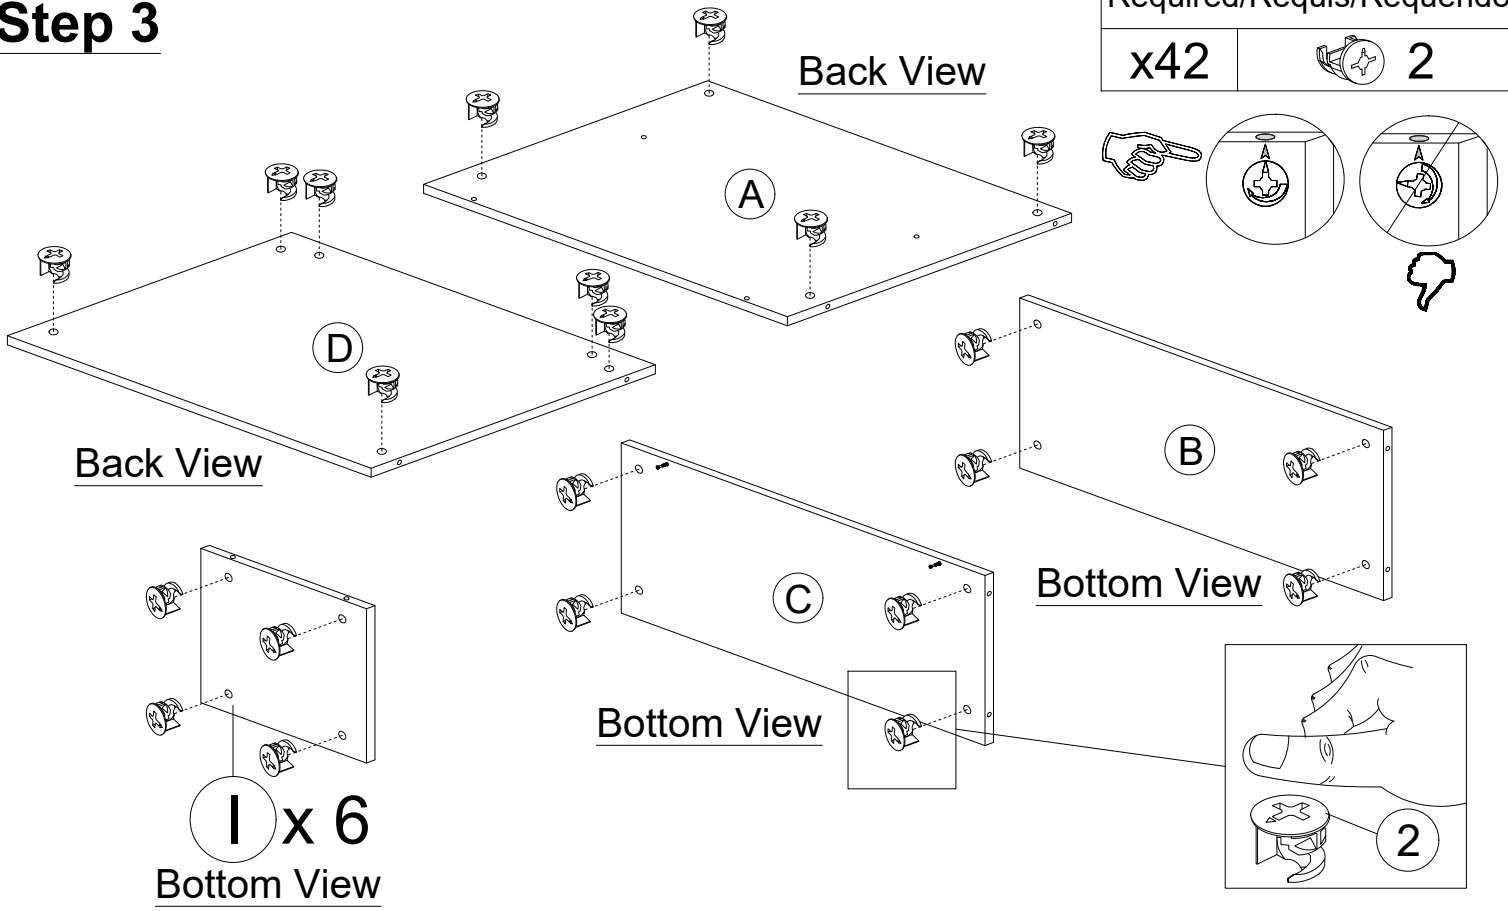

ASSEMBLY INSTRUCTION

Step 3

Required/Requis/Requerido

x42

2