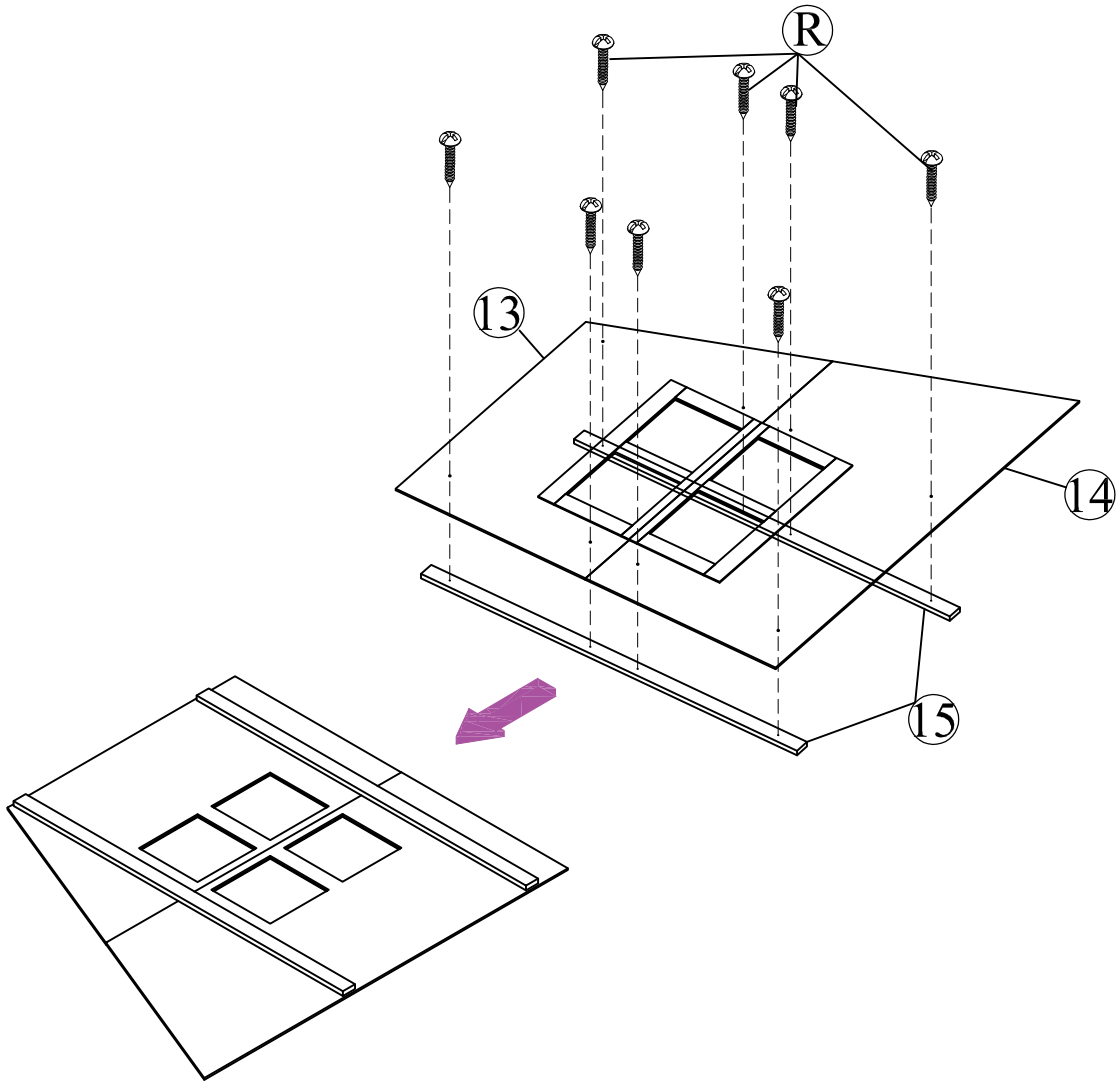

## Hardware List (WF309355)

No.	OUTLOOK	DESC	QTY
(A)		Dowel Ø10*40mm	14
(B)		Screws Ø6.5*70mm	11
(C)		Screws #8*35mm	31
(D)		Bolts 1/4"*30mm	3
(E)		Bolts 1/4"*70mm	14
(F)		Bolts 1/4"*100mm	12
(G)		Cross dowel 1/4"*13mm	26
(H)		Bolts 1/4"*25mm	12
(I)		Screws #8*55mm	2
(J)		Screws Ø6.5*100mm	1
(K)		Screws #8*40mm	16
(L)		Screws #8*15mm	70
(M)		Connecting Bolt	8
(N)		Connector Housing	8
(O)		Base L	12
(P)		Wheels	4
(Q)		Base L	3
(R)		Screws #8*15mm	8
(S)		Allen key 60*22*4mm	1
(T)		Wood stops	2
(X)		Dowel Ø8*30mm	6

ASSEMBLY TOOLS REQUIRED (NOT INCLUDED)

STEP 1:

(A)		02
(E)		06
(G)		06
(S)		01

STEP 2:

(A)		02
(E)		06
(G)		06
(S)		01

**STEP 3:**

(A)		04
(F)		08
(G)		08
(S)		01

STEP 4: