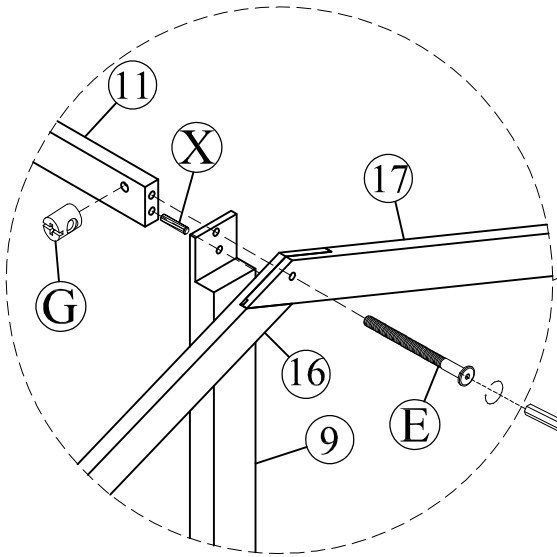

## Hardware List (WF309355)

No.	OUTLOOK	DESC	QTY
(A)		Dowel Ø10*40mm	14
(B)		Screws Ø6.5*70mm	11
(C)		Screws #8*35mm	31
(D)		Bolts 1/4"*30mm	3
(E)		Bolts 1/4"*70mm	14
(F)		Bolts 1/4"*100mm	12
(G)		Cross dowel 1/4"*13mm	26
(H)		Bolts 1/4"*25mm	12
(I)		Screws #8*55mm	2
(J)		Screws Ø6.5*100mm	1
(K)		Screws #8*40mm	16
(L)		Screws #8*15mm	70
(M)		Connecting Bolt	8
(N)		Connector Housing	8
(O)		Base L	12
(P)		Wheels	4
(Q)		Base L	3
(R)		Screws #8*15mm	8
(S)		Allen key 60*22*4mm	1
(T)		Wood stops	2
(X)		Dowel Ø8*30mm	6

# STEP 8:

(A)		01
(H)		08
(J)		01
(S)		01

**STEP 9:**

(A)		01
(B)		01
(S)		01

**STEP 10:**

(B)		02
(S)		01

**STEP 11:**

(A)		01
(B)		01
(S)		01

**STEP 12:**

(B)		02
(D)		01
(S)		01

STEP 13:

(L)		24
(O)		06

STEP 14:

(L)		24
(O)		06

**STEP 15:**

(B)		01
(S)		01

**STEP 16:**

(B)		01
(D)		02
(S)		01

**STEP 17:**

(X)		01
(E)		01
(G)		01
(S)		01

**STEP 18:**

(I)		02
-----	--	----

**STEP 19:**

(X)		05
(E)		01
(F)		04
(G)		05
(S)		01