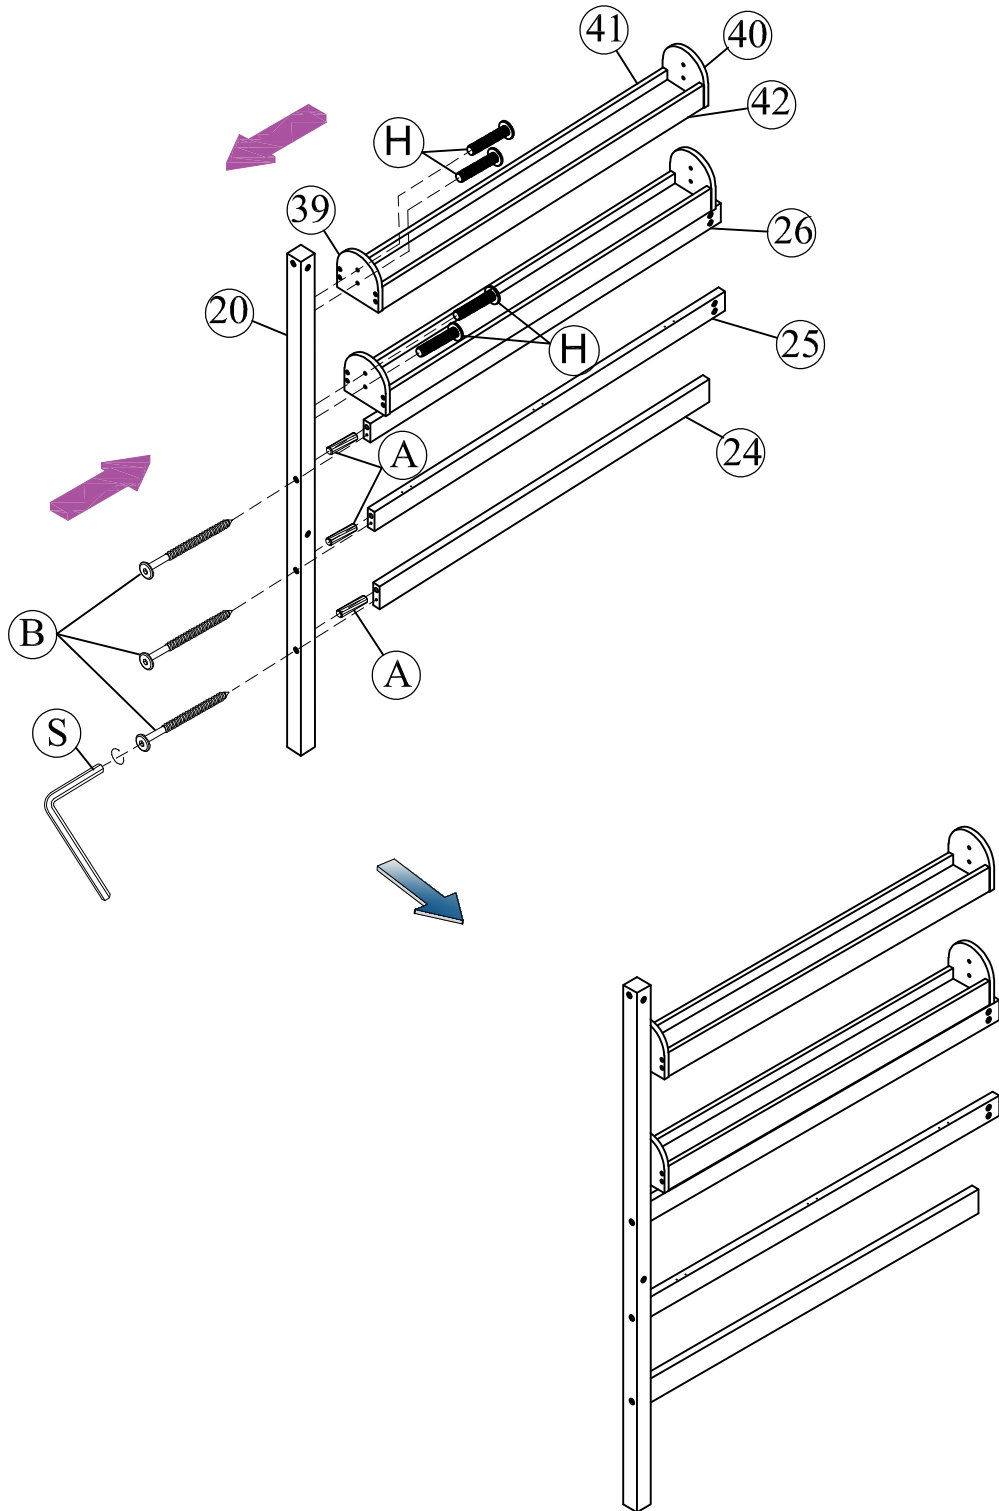

## Hardware List (WF309355)

No.	OUTLOOK	DESC	QTY
(A)		Dowel Ø10*40mm	14
(B)		Screws Ø6.5*70mm	11
(C)		Screws #8*35mm	31
(D)		Bolts 1/4"*30mm	3
(E)		Bolts 1/4"*70mm	14
(F)		Bolts 1/4"*100mm	12
(G)		Cross dowel 1/4"*13mm	26
(H)		Bolts 1/4"*25mm	12
(I)		Screws #8*55mm	2
(J)		Screws Ø6.5*100mm	1
(K)		Screws #8*40mm	16
(L)		Screws #8*15mm	70
(M)		Connecting Bolt	8
(N)		Connector Housing	8
(O)		Base L	12
(P)		Wheels	4
(Q)		Base L	3
(R)		Screws #8*15mm	8
(S)		Allen key 60*22*4mm	1
(T)		Wood stops	2
(X)		Dowel Ø8*30mm	6

STEP 5:

STEP 6:

(K)		16
-----	---	----

**STEP 7:**

(A)		03
(B)		03
(H)		04
(S)		01

# STEP 8:

(A)		01
(H)		08
(J)		01
(S)		01

**STEP 9:**

(A)		01
(B)		01
(S)		01

**STEP 10:**

(B)		02
(S)		01

**STEP 11:**

(A)		01
(B)		01
(S)		01