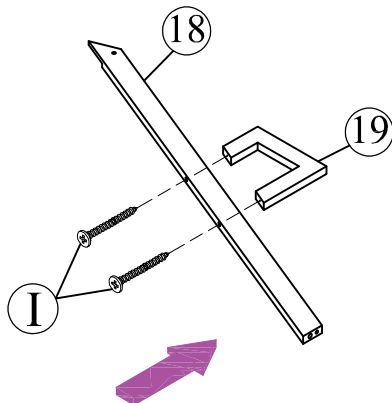

## Hardware List (WF309355)

No.	OUTLOOK	DESC	QTY
(A)		Dowel Ø10*40mm	14
(B)		Screws Ø6.5*70mm	11
(C)		Screws #8*35mm	31
(D)		Bolts 1/4"*30mm	3
(E)		Bolts 1/4"*70mm	14
(F)		Bolts 1/4"*100mm	12
(G)		Cross dowel 1/4"*13mm	26
(H)		Bolts 1/4"*25mm	12
(I)		Screws #8*55mm	2
(J)		Screws Ø6.5*100mm	1
(K)		Screws #8*40mm	16
(L)		Screws #8*15mm	70
(M)		Connecting Bolt	8
(N)		Connector Housing	8
(O)		Base L	12
(P)		Wheels	4
(Q)		Base L	3
(R)		Screws #8*15mm	8
(S)		Allen key 60*22*4mm	1
(T)		Wood stops	2
(X)		Dowel Ø8*30mm	6

**STEP 12:**

(B)		02
(D)		01
(S)		01

STEP 13:

(L)		24
(O)		06

STEP 14:

(L)		24
(O)		06

**STEP 15:**

(B)		01
(S)		01

**STEP 16:**

(B)		01
(D)		02
(S)		01

**STEP 17:**

(X)		01
(E)		01
(G)		01
(S)		01

**STEP 18:**

(I)		02
-----	--	----

**STEP 19:**

(X)		05
(E)		01
(F)		04
(G)		05
(S)		01

STEP 20:

STEP 21:

STEP 22:

STEP 23:

STEP 24:

STEP 25:

STEP 26:

**STEP 27:**