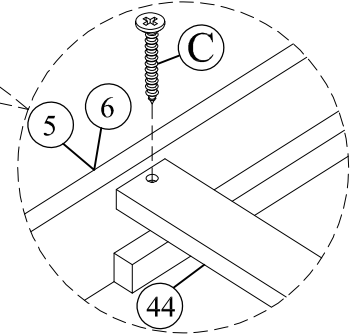

## Hardware List (WF309355)

No.	OUTLOOK	DESC	QTY
(A)		Dowel Ø10*40mm	14
(B)		Screws Ø6.5*70mm	11
(C)		Screws #8*35mm	31
(D)		Bolts 1/4"*30mm	3
(E)		Bolts 1/4"*70mm	14
(F)		Bolts 1/4"*100mm	12
(G)		Cross dowel 1/4"*13mm	26
(H)		Bolts 1/4"*25mm	12
(I)		Screws #8*55mm	2
(J)		Screws Ø6.5*100mm	1
(K)		Screws #8*40mm	16
(L)		Screws #8*15mm	70
(M)		Connecting Bolt	8
(N)		Connector Housing	8
(O)		Base L	12
(P)		Wheels	4
(Q)		Base L	3
(R)		Screws #8*15mm	8
(S)		Allen key 60*22*4mm	1
(T)		Wood stops	2
(X)		Dowel Ø8*30mm	6

**STEP 12:**

(B)		02
(D)		01
(S)		01

STEP 13:

(L)		24
(O)		06

STEP 14:

(L)		24
(O)		06

**STEP 15:**

(B)		01
(S)		01

**STEP 16:**

(B)		01
(D)		02
(S)		01

**STEP 17:**

(X)		01
(E)		01
(G)		01
(S)		01

**STEP 18:**

(I)		02
-----	--	----

**STEP 19:**

(X)		05
(E)		01
(F)		04
(G)		05
(S)		01

STEP 20:

STEP 21:

STEP 22:

STEP 23:

STEP 24:

STEP 25:

STEP 26:

**STEP 27:**