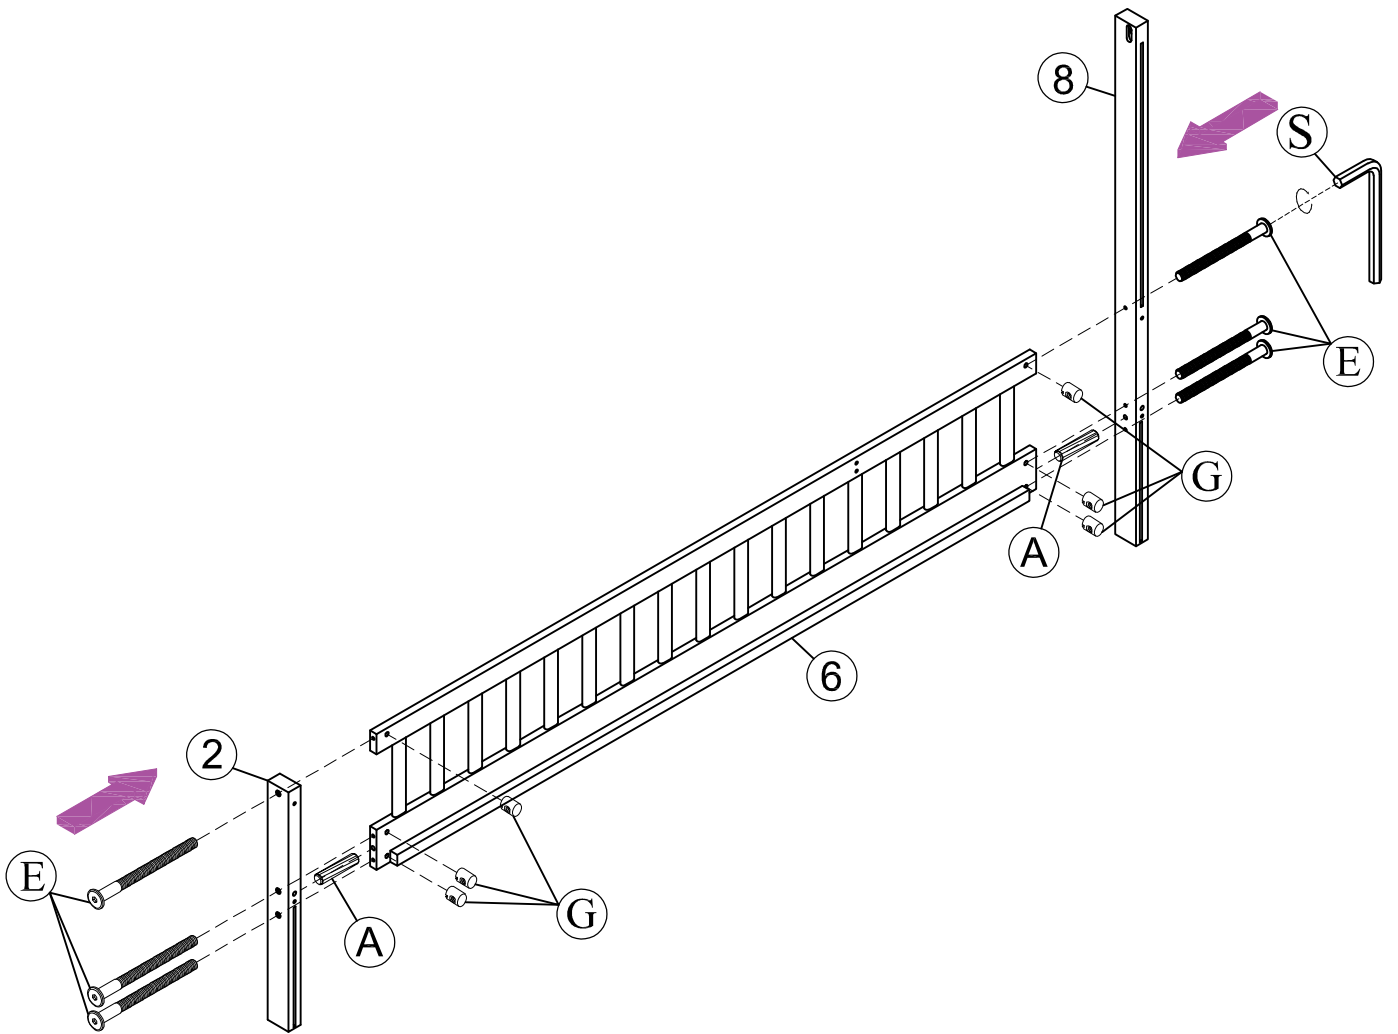

STEP 1:

(A)		02
(E)		06
(G)		06
(S)		01