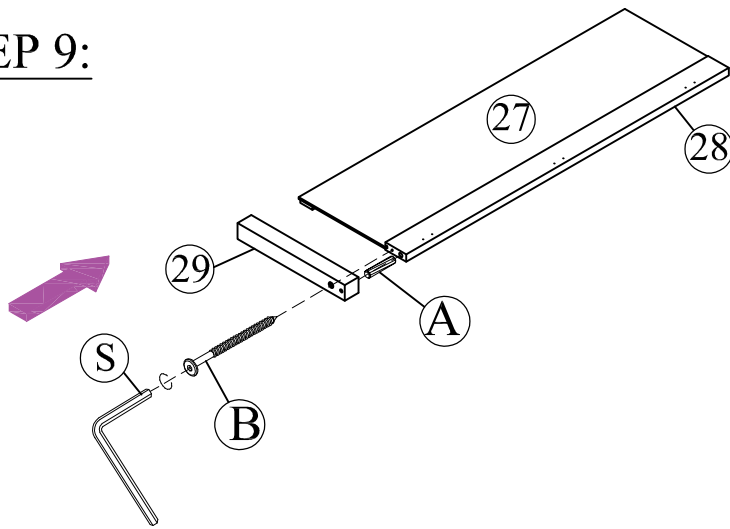

## Hardware List (WF309355)

No.	OUTLOOK	DESC	QTY
(A)		Dowel Ø10*40mm	14
(B)		Screws Ø6.5*70mm	11
(C)		Screws #8*35mm	31
(D)		Bolts 1/4"*30mm	3
(E)		Bolts 1/4"*70mm	14
(F)		Bolts 1/4"*100mm	12
(G)		Cross dowel 1/4"*13mm	26
(H)		Bolts 1/4"*25mm	12
(I)		Screws #8*55mm	2
(J)		Screws Ø6.5*100mm	1
(K)		Screws #8*40mm	16
(L)		Screws #8*15mm	70
(M)		Connecting Bolt	8
(N)		Connector Housing	8
(O)		Base L	12
(P)		Wheels	4
(Q)		Base L	3
(R)		Screws #8*15mm	8
(S)		Allen key 60*22*4mm	1
(T)		Wood stops	2
(X)		Dowel Ø8*30mm	6

STEP 5:

STEP 6:

(K)		16
-----	---	----

**STEP 7:**

(A)		03
(B)		03
(H)		04
(S)		01

# STEP 8:

(A)		01
(H)		08
(J)		01
(S)		01

**STEP 9:**

(A)		01
(B)		01
(S)		01

**STEP 10:**

(B)		02
(S)		01

**STEP 11:**

(A)		01
(B)		01
(S)		01