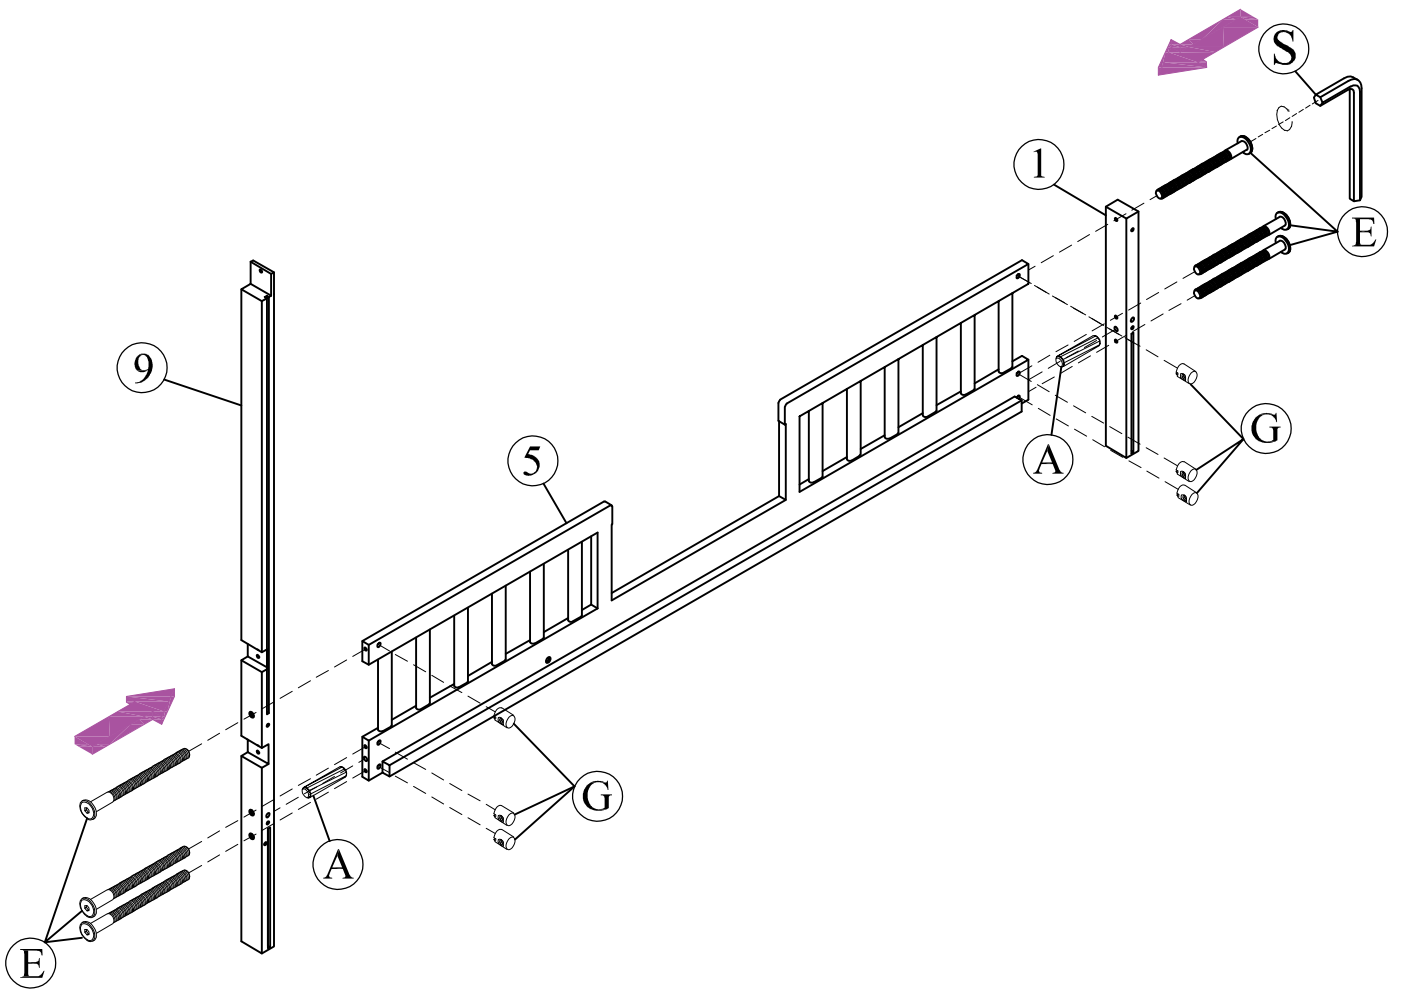

## Hardware List (WF309355)

No.	OUTLOOK	DESC	QTY
(A)		Dowel Ø10*40mm	14
(B)		Screws Ø6.5*70mm	11
(C)		Screws #8*35mm	31
(D)		Bolts 1/4"*30mm	3
(E)		Bolts 1/4"*70mm	14
(F)		Bolts 1/4"*100mm	12
(G)		Cross dowel 1/4"*13mm	26
(H)		Bolts 1/4"*25mm	12
(I)		Screws #8*55mm	2
(J)		Screws Ø6.5*100mm	1
(K)		Screws #8*40mm	16
(L)		Screws #8*15mm	70
(M)		Connecting Bolt	8
(N)		Connector Housing	8
(O)		Base L	12
(P)		Wheels	4
(Q)		Base L	3
(R)		Screws #8*15mm	8
(S)		Allen key 60*22*4mm	1
(T)		Wood stops	2
(X)		Dowel Ø8*30mm	6

ASSEMBLY TOOLS REQUIRED (NOT INCLUDED)

STEP 1:

(A)		02
(E)		06
(G)		06
(S)		01

STEP 2:

(A)		02
(E)		06
(G)		06
(S)		01

**STEP 3:**

(A)		04
(F)		08
(G)		08
(S)		01

STEP 4: