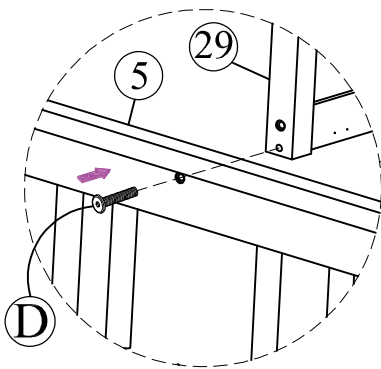

STEP 12:

(B)		02
(D)		01
(S)		01