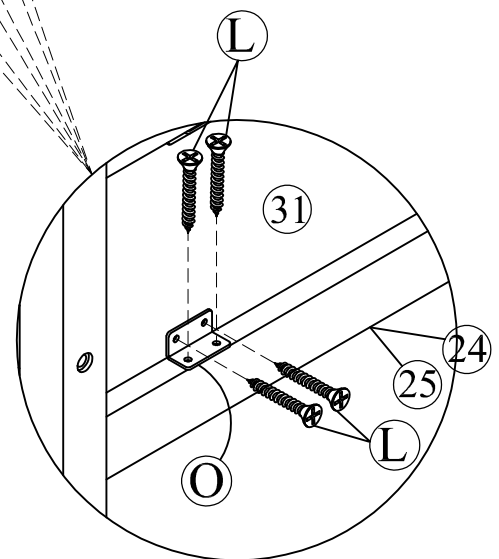

## Hardware List (WF309355)

No.	OUTLOOK	DESC	QTY
(A)		Dowel Ø10*40mm	14
(B)		Screws Ø6.5*70mm	11
(C)		Screws #8*35mm	31
(D)		Bolts 1/4"*30mm	3
(E)		Bolts 1/4"*70mm	14
(F)		Bolts 1/4"*100mm	12
(G)		Cross dowel 1/4"*13mm	26
(H)		Bolts 1/4"*25mm	12
(I)		Screws #8*55mm	2
(J)		Screws Ø6.5*100mm	1
(K)		Screws #8*40mm	16
(L)		Screws #8*15mm	70
(M)		Connecting Bolt	8
(N)		Connector Housing	8
(O)		Base L	12
(P)		Wheels	4
(Q)		Base L	3
(R)		Screws #8*15mm	8
(S)		Allen key 60*22*4mm	1
(T)		Wood stops	2
(X)		Dowel Ø8*30mm	6

**STEP 12:**

(B)		02
(D)		01
(S)		01

STEP 13:

(L)		24
(O)		06

STEP 14:

(L)		24
(O)		06

**STEP 15:**

(B)		01
(S)		01

**STEP 16:**

(B)		01
(D)		02
(S)		01

**STEP 17:**

(X)		01
(E)		01
(G)		01
(S)		01

**STEP 18:**

(I)		02
-----	--	----

**STEP 19:**

(X)		05
(E)		01
(F)		04
(G)		05
(S)		01