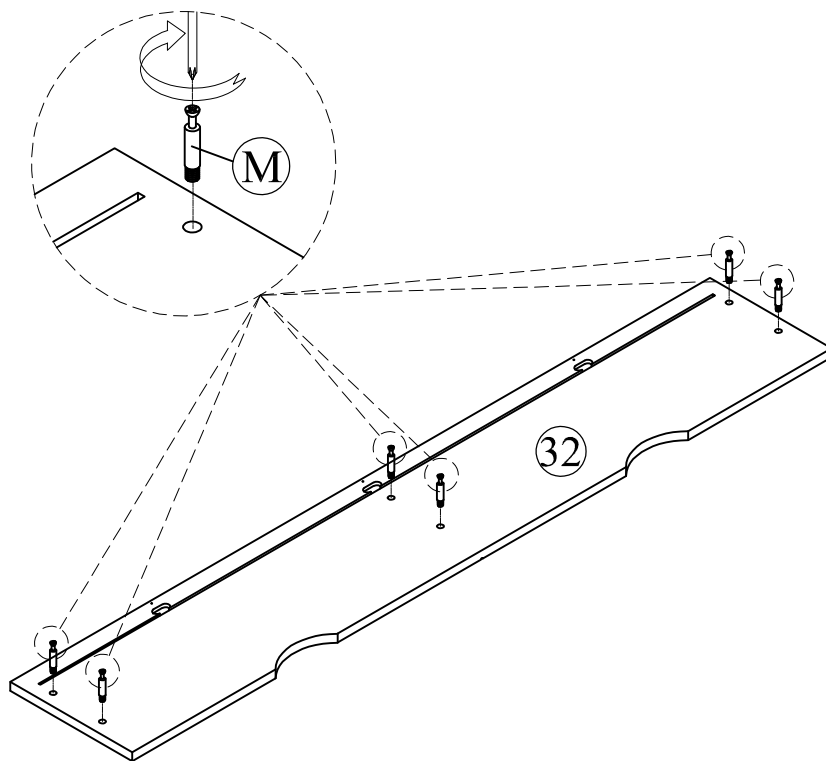

## Hardware List (WF309355)

No.	OUTLOOK	DESC	QTY
(A)		Dowel Ø10*40mm	14
(B)		Screws Ø6.5*70mm	11
(C)		Screws #8*35mm	31
(D)		Bolts 1/4"*30mm	3
(E)		Bolts 1/4"*70mm	14
(F)		Bolts 1/4"*100mm	12
(G)		Cross dowel 1/4"*13mm	26
(H)		Bolts 1/4"*25mm	12
(I)		Screws #8*55mm	2
(J)		Screws Ø6.5*100mm	1
(K)		Screws #8*40mm	16
(L)		Screws #8*15mm	70
(M)		Connecting Bolt	8
(N)		Connector Housing	8
(O)		Base L	12
(P)		Wheels	4
(Q)		Base L	3
(R)		Screws #8*15mm	8
(S)		Allen key 60*22*4mm	1
(T)		Wood stops	2
(X)		Dowel Ø8*30mm	6

**STEP 12:**

(B)		02
(D)		01
(S)		01

STEP 13:

(L)		24
(O)		06

STEP 14:

(L)		24
(O)		06

**STEP 15:**

(B)		01
(S)		01

**STEP 16:**

(B)		01
(D)		02
(S)		01

**STEP 17:**

(X)		01
(E)		01
(G)		01
(S)		01

**STEP 18:**

(I)		02
-----	--	----

**STEP 19:**

(X)		05
(E)		01
(F)		04
(G)		05
(S)		01

STEP 20:

STEP 21:

STEP 22:

STEP 23:

STEP 24:

STEP 25:

STEP 26:

**STEP 27:**