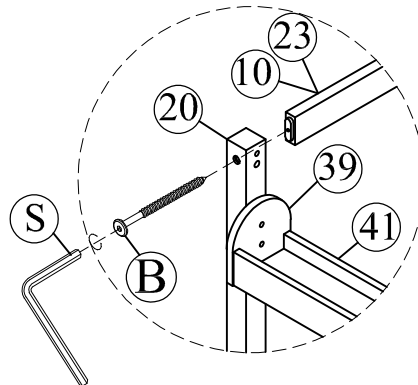

## Hardware List (WF309355)

No.	OUTLOOK	DESC	QTY
(A)		Dowel Ø10*40mm	14
(B)		Screws Ø6.5*70mm	11
(C)		Screws #8*35mm	31
(D)		Bolts 1/4"*30mm	3
(E)		Bolts 1/4"*70mm	14
(F)		Bolts 1/4"*100mm	12
(G)		Cross dowel 1/4"*13mm	26
(H)		Bolts 1/4"*25mm	12
(I)		Screws #8*55mm	2
(J)		Screws Ø6.5*100mm	1
(K)		Screws #8*40mm	16
(L)		Screws #8*15mm	70
(M)		Connecting Bolt	8
(N)		Connector Housing	8
(O)		Base L	12
(P)		Wheels	4
(Q)		Base L	3
(R)		Screws #8*15mm	8
(S)		Allen key 60*22*4mm	1
(T)		Wood stops	2
(X)		Dowel Ø8*30mm	6

STEP 5:

STEP 6:

(K)		16
-----	---	----

**STEP 7:**

(A)		03
(B)		03
(H)		04
(S)		01

# STEP 8:

(A)		01
(H)		08
(J)		01
(S)		01

**STEP 9:**

(A)		01
(B)		01
(S)		01

**STEP 10:**

(B)		02
(S)		01

**STEP 11:**

(A)		01
(B)		01
(S)		01

**STEP 12:**

(B)		02
(D)		01
(S)		01

STEP 13:

(L)		24
(O)		06

STEP 14:

(L)		24
(O)		06

**STEP 15:**

(B)		01
(S)		01