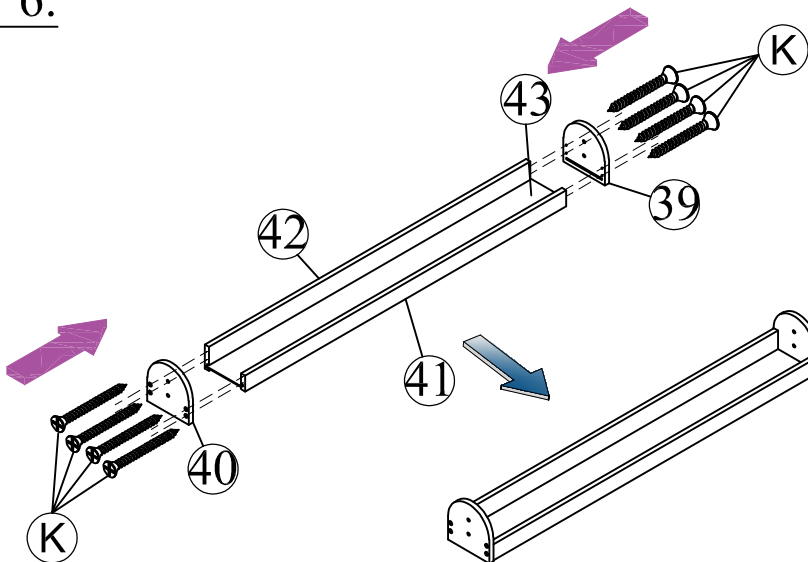

STEP 6:

(K)		16