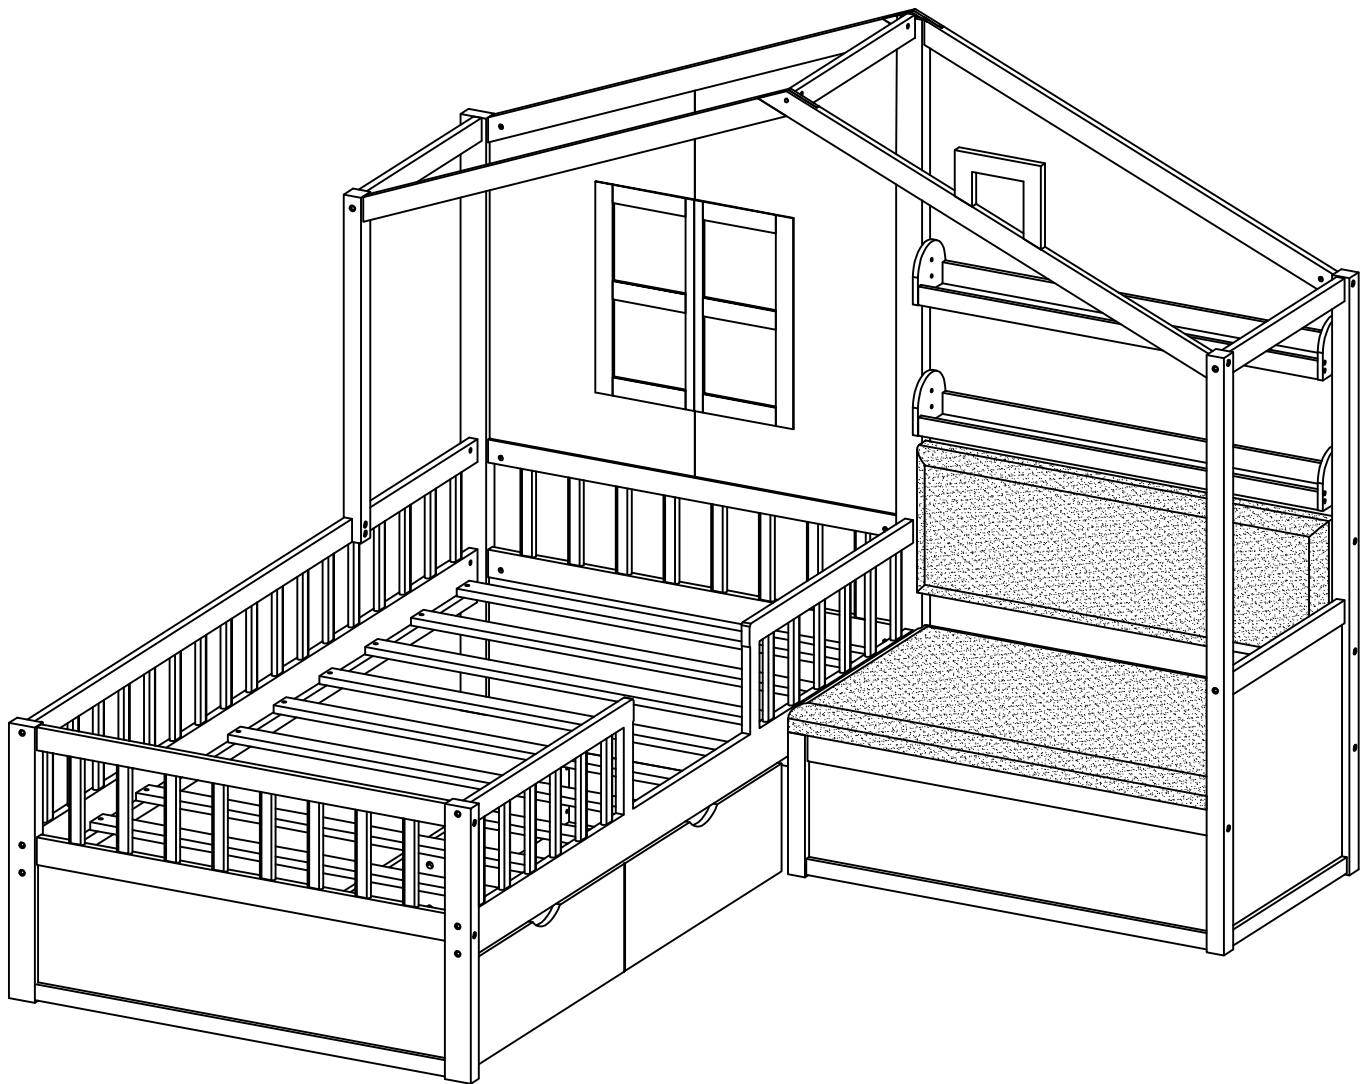

# ASSEMBLY INSTRUCTION

SKU CODE: WF309354/WF309355