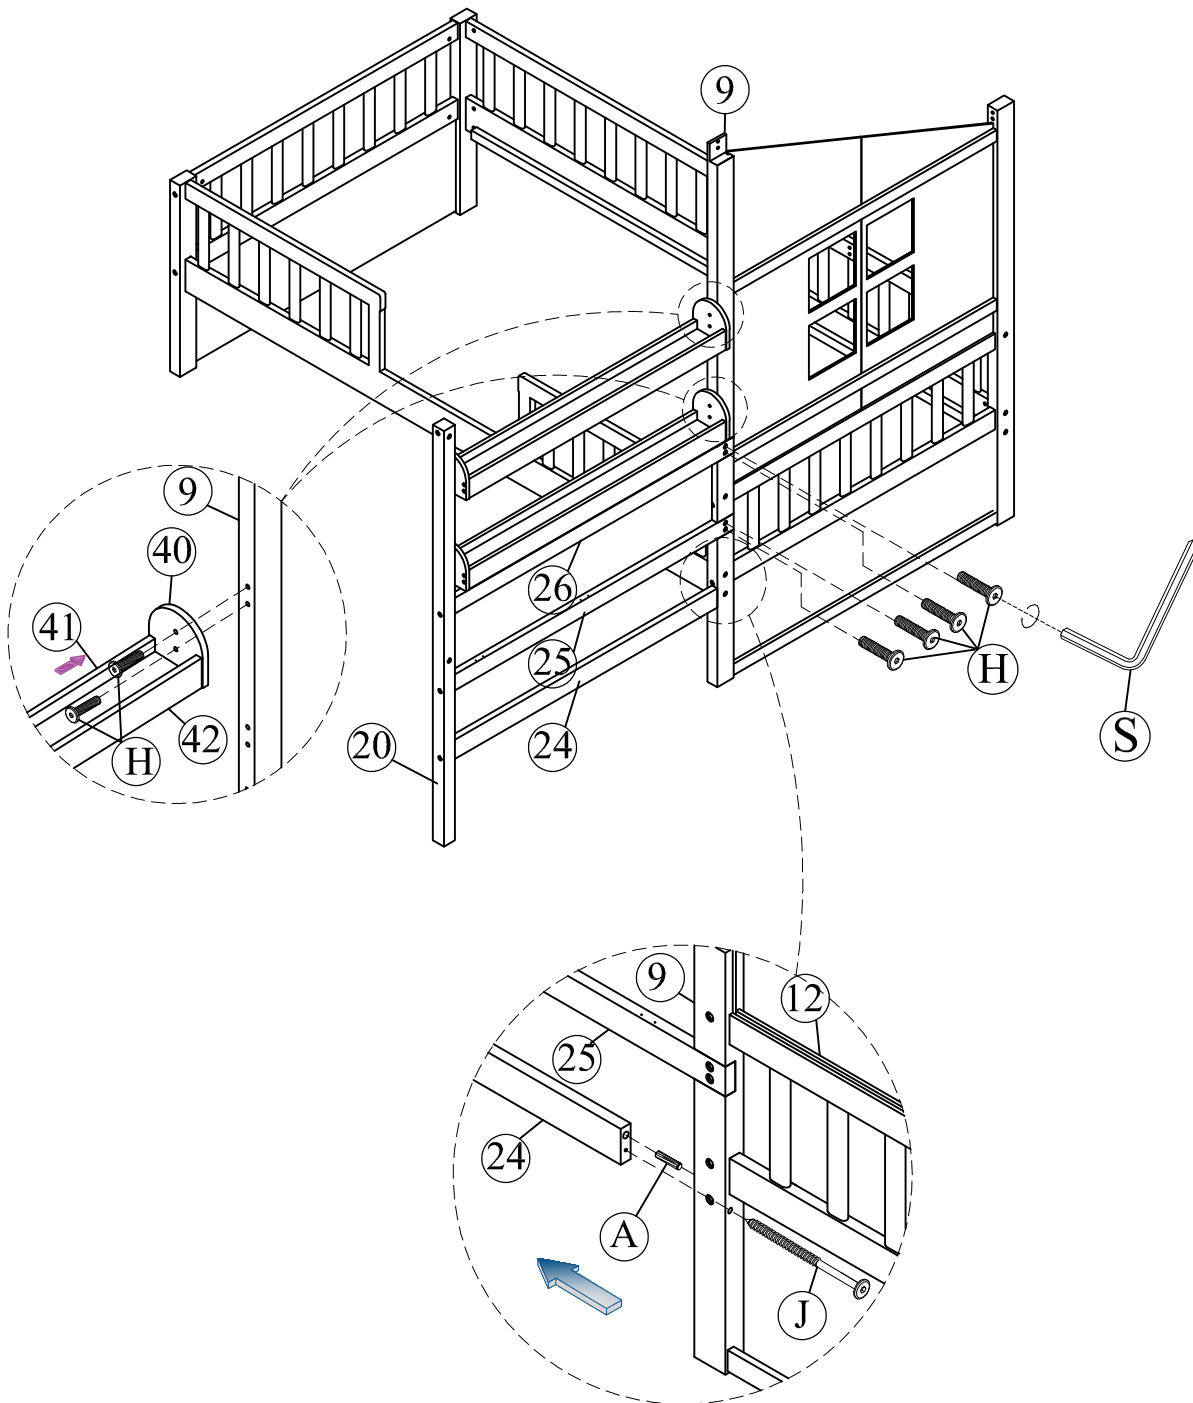

## Hardware List (WF309355)

No.	OUTLOOK	DESC	QTY
(A)		Dowel Ø10*40mm	14
(B)		Screws Ø6.5*70mm	11
(C)		Screws #8*35mm	31
(D)		Bolts 1/4"*30mm	3
(E)		Bolts 1/4"*70mm	14
(F)		Bolts 1/4"*100mm	12
(G)		Cross dowel 1/4"*13mm	26
(H)		Bolts 1/4"*25mm	12
(I)		Screws #8*55mm	2
(J)		Screws Ø6.5*100mm	1
(K)		Screws #8*40mm	16
(L)		Screws #8*15mm	70
(M)		Connecting Bolt	8
(N)		Connector Housing	8
(O)		Base L	12
(P)		Wheels	4
(Q)		Base L	3
(R)		Screws #8*15mm	8
(S)		Allen key 60*22*4mm	1
(T)		Wood stops	2
(X)		Dowel Ø8*30mm	6

STEP 5:

STEP 6:

(K)		16
-----	---	----

**STEP 7:**

(A)		03
(B)		03
(H)		04
(S)		01

# STEP 8:

(A)		01
(H)		08
(J)		01
(S)		01

**STEP 9:**

(A)		01
(B)		01
(S)		01

**STEP 10:**

(B)		02
(S)		01

**STEP 11:**

(A)		01
(B)		01
(S)		01