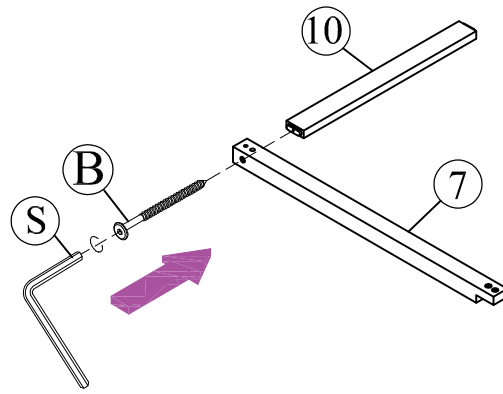

## Hardware List (WF309355)

No.	OUTLOOK	DESC	QTY
(A)		Dowel Ø10*40mm	14
(B)		Screws Ø6.5*70mm	11
(C)		Screws #8*35mm	31
(D)		Bolts 1/4"*30mm	3
(E)		Bolts 1/4"*70mm	14
(F)		Bolts 1/4"*100mm	12
(G)		Cross dowel 1/4"*13mm	26
(H)		Bolts 1/4"*25mm	12
(I)		Screws #8*55mm	2
(J)		Screws Ø6.5*100mm	1
(K)		Screws #8*40mm	16
(L)		Screws #8*15mm	70
(M)		Connecting Bolt	8
(N)		Connector Housing	8
(O)		Base L	12
(P)		Wheels	4
(Q)		Base L	3
(R)		Screws #8*15mm	8
(S)		Allen key 60*22*4mm	1
(T)		Wood stops	2
(X)		Dowel Ø8*30mm	6

# STEP 8:

(A)		01
(H)		08
(J)		01
(S)		01

**STEP 9:**

(A)		01
(B)		01
(S)		01

**STEP 10:**

(B)		02
(S)		01

**STEP 11:**

(A)		01
(B)		01
(S)		01

**STEP 12:**

(B)		02
(D)		01
(S)		01

STEP 13:

(L)		24
(O)		06

STEP 14:

(L)		24
(O)		06

**STEP 15:**

(B)		01
(S)		01

**STEP 16:**

(B)		01
(D)		02
(S)		01

**STEP 17:**

(X)		01
(E)		01
(G)		01
(S)		01

**STEP 18:**

(I)		02
-----	--	----

**STEP 19:**

(X)		05
(E)		01
(F)		04
(G)		05
(S)		01