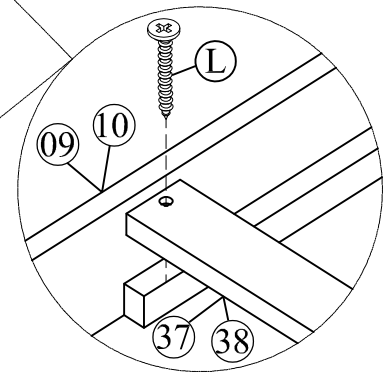

## Hardware List (WF306986)

No.	OUTLOOK	DESC	QTY
(A)		Dowel Ø8*30mm	12
(B)		Dowel Ø10*40mm	23
(C)		Screws Ø6.5*30mm	4
(D)		Screws Ø6.5*70mm	6
(E)		Bolts 1/4"*25mm	2
(F)		Bolts 1/4"*30mm	10
(G)		Bolts 1/4"*70mm	12
(H)		Bolts 1/4"*100mm	12
(I)		Cross dowel 1/4" * 13mm	24
(J)		Screws #6*12mm	40
(K)		Screws #8*12mm	4
(L)		Screws #8*30mm	26
(M)		Screws #8*35mm	28
(N)		Round head screw #8*12mm	8
(O)		Round head screw #8*20mm	37
(P)		Connecting Bolt	8
(Q)		Connector Housing	8
(R)		Allen key 60*22*4mm	1
(S)		Base L	6
(T)		Wheels	8
(U)		Stop Wood	3

# STEP 6:

(B)		04
(H)		06
(I)		06
(R)		01

**STEP 7:**

(B)		04
(H)		06
(I)		06
(R)		01

**STEP 8:**

(A)		04
(B)		06
(G)		10
(I)		10
(R)		01

**STEP 9:**

(F)		04
(R)		01

**STEP 10:**

(C)		04
(R)		01

**STEP 11:**

(K)		04
(S)		02

**STEP 12:**

(F)		03
(L)		20
(R)		01

STEP 13:

N		08
---	---	----

STEP 14:

D		02
R		01

**STEP 15:**

(B)		01
(D)		01
(R)		01

**STEP 16:**

**STEP 17:**

(B)		01
(D)		01
(R)		01

**STEP 18:**