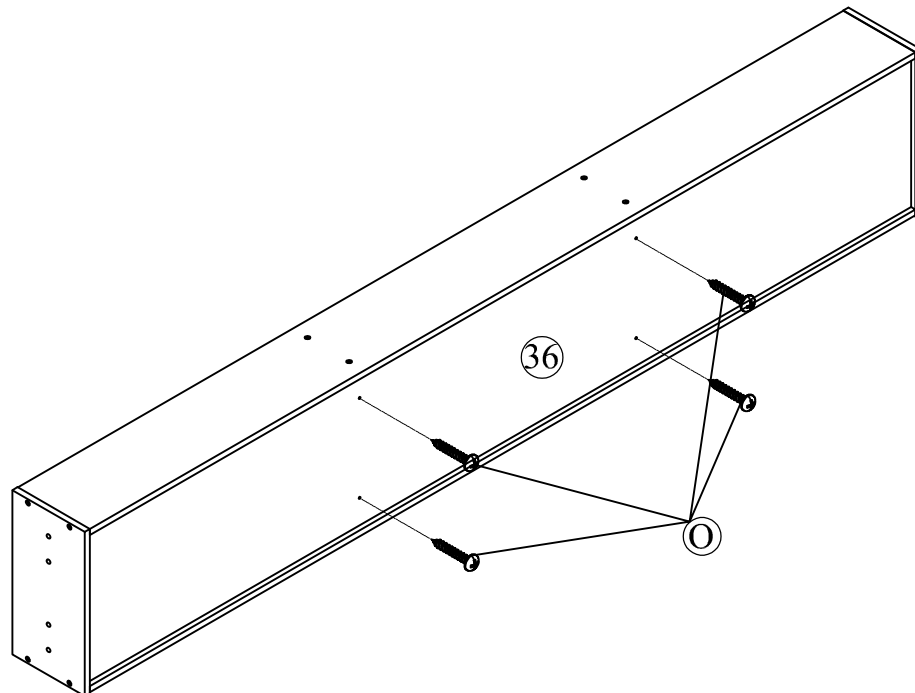

STEP 4:

(O)		04