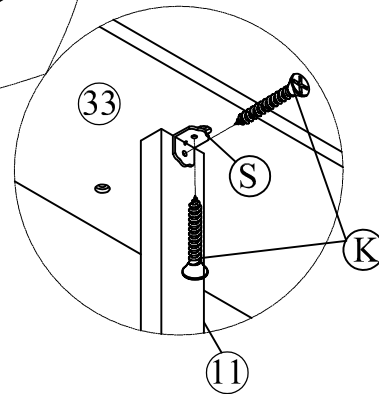

## Hardware List (WF306986)

No.	OUTLOOK	DESC	QTY
(A)		Dowel Ø8*30mm	12
(B)		Dowel Ø10*40mm	23
(C)		Screws Ø6.5*30mm	4
(D)		Screws Ø6.5*70mm	6
(E)		Bolts 1/4"*25mm	2
(F)		Bolts 1/4"*30mm	10
(G)		Bolts 1/4"*70mm	12
(H)		Bolts 1/4"*100mm	12
(I)		Cross dowel 1/4" * 13mm	24
(J)		Screws #6*12mm	40
(K)		Screws #8*12mm	4
(L)		Screws #8*30mm	26
(M)		Screws #8*35mm	28
(N)		Round head screw #8*12mm	8
(O)		Round head screw #8*20mm	37
(P)		Connecting Bolt	8
(Q)		Connector Housing	8
(R)		Allen key 60*22*4mm	1
(S)		Base L	6
(T)		Wheels	8
(U)		Stop Wood	3

**STEP 10:**

(C)		04
(R)		01

**STEP 11:**

(K)		04
(S)		02

**STEP 12:**

(F)		03
(L)		20
(R)		01

STEP 13:

N		08
---	---	----

STEP 14:

D		02
R		01

**STEP 15:**

(B)		01
(D)		01
(R)		01

**STEP 16:**

**STEP 17:**

(B)		01
(D)		01
(R)		01

**STEP 18:**