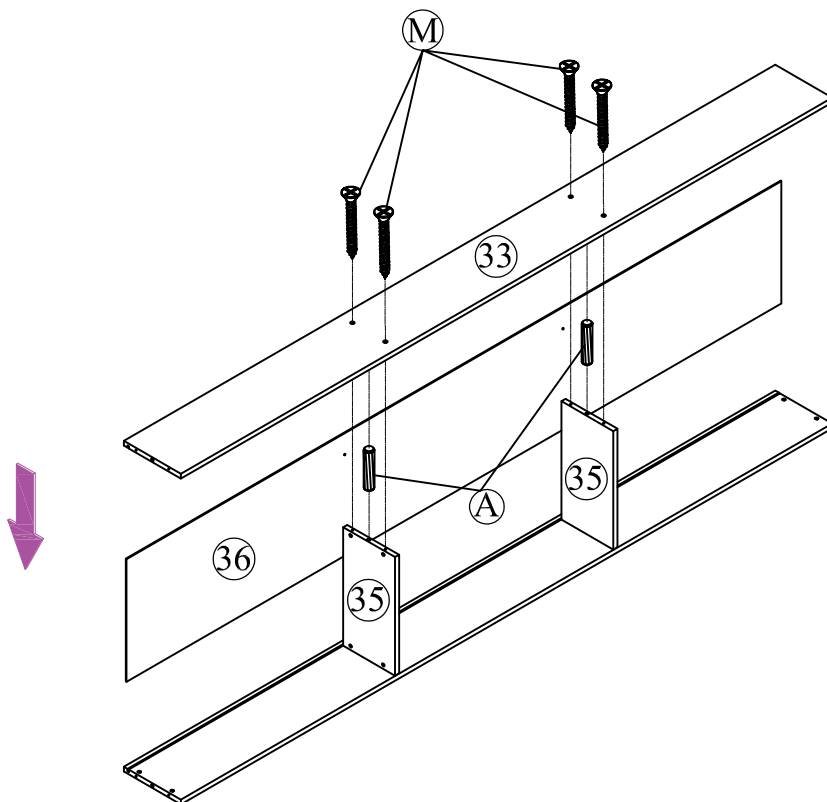

## Hardware List (WF306986)

No.	OUTLOOK	DESC	QTY
(A)		Dowel Ø8*30mm	12
(B)		Dowel Ø10*40mm	23
(C)		Screws Ø6.5*30mm	4
(D)		Screws Ø6.5*70mm	6
(E)		Bolts 1/4"*25mm	2
(F)		Bolts 1/4"*30mm	10
(G)		Bolts 1/4"*70mm	12
(H)		Bolts 1/4"*100mm	12
(I)		Cross dowel 1/4" * 13mm	24
(J)		Screws #6*12mm	40
(K)		Screws #8*12mm	4
(L)		Screws #8*30mm	26
(M)		Screws #8*35mm	28
(N)		Round head screw #8*12mm	8
(O)		Round head screw #8*20mm	37
(P)		Connecting Bolt	8
(Q)		Connector Housing	8
(R)		Allen key 60*22*4mm	1
(S)		Base L	6
(T)		Wheels	8
(U)		Stop Wood	3

**ASSEMBLY TOOLS REQUIRED (NOT INCLUDED)**

STEP 1:

(A)		02
(M)		04

STEP 2:

(A)		02
(M)		04

STEP 3:

(A)		04
(M)		08

STEP 4: