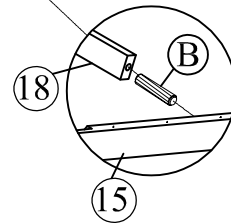

## Hardware List (WF306986)

No.	OUTLOOK	DESC	QTY
(A)		Dowel Ø8*30mm	12
(B)		Dowel Ø10*40mm	23
(C)		Screws Ø6.5*30mm	4
(D)		Screws Ø6.5*70mm	6
(E)		Bolts 1/4"*25mm	2
(F)		Bolts 1/4"*30mm	10
(G)		Bolts 1/4"*70mm	12
(H)		Bolts 1/4"*100mm	12
(I)		Cross dowel 1/4" * 13mm	24
(J)		Screws #6*12mm	40
(K)		Screws #8*12mm	4
(L)		Screws #8*30mm	26
(M)		Screws #8*35mm	28
(N)		Round head screw #8*12mm	8
(O)		Round head screw #8*20mm	37
(P)		Connecting Bolt	8
(Q)		Connector Housing	8
(R)		Allen key 60*22*4mm	1
(S)		Base L	6
(T)		Wheels	8
(U)		Stop Wood	3

STEP 14:

D		02
R		01

**STEP 15:**

(B)		01
(D)		01
(R)		01

**STEP 16:**

**STEP 17:**

(B)		01
(D)		01
(R)		01

**STEP 18:**

(F)		03
(R)		01

**STEP 19:**

(B)		02
-----	---	----

**STEP 20:**

(B)		03
(G)		01
(I)		01
(R)		01

**STEP 21:**

(D)		02
(R)		01

**STEP 22:**

(B)		02
(G)		01
(I)		01
(R)		01

STEP 23:

O		33
---	---	----

STEP 24:

E		02
R		01

STEP 25:

STEP 26:

Q