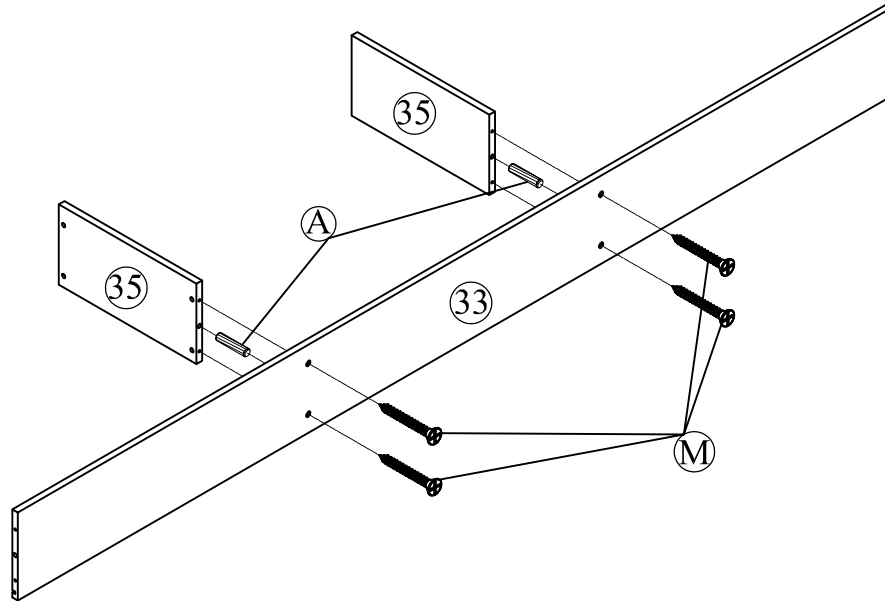

STEP 1:

(A)		02
(M)		04