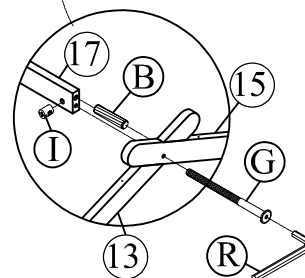

## Hardware List (WF306986)

No.	OUTLOOK	DESC	QTY
(A)		Dowel Ø8*30mm	12
(B)		Dowel Ø10*40mm	23
(C)		Screws Ø6.5*30mm	4
(D)		Screws Ø6.5*70mm	6
(E)		Bolts 1/4"*25mm	2
(F)		Bolts 1/4"*30mm	10
(G)		Bolts 1/4"*70mm	12
(H)		Bolts 1/4"*100mm	12
(I)		Cross dowel 1/4" * 13mm	24
(J)		Screws #6*12mm	40
(K)		Screws #8*12mm	4
(L)		Screws #8*30mm	26
(M)		Screws #8*35mm	28
(N)		Round head screw #8*12mm	8
(O)		Round head screw #8*20mm	37
(P)		Connecting Bolt	8
(Q)		Connector Housing	8
(R)		Allen key 60*22*4mm	1
(S)		Base L	6
(T)		Wheels	8
(U)		Stop Wood	3

STEP 14:

D		02
R		01

**STEP 15:**

(B)		01
(D)		01
(R)		01

**STEP 16:**

**STEP 17:**

(B)		01
(D)		01
(R)		01

**STEP 18:**

(F)		03
(R)		01

**STEP 19:**

(B)		02
-----	---	----

**STEP 20:**

(B)		03
(G)		01
(I)		01
(R)		01

**STEP 21:**

(D)		02
(R)		01

**STEP 22:**

(B)		02
(G)		01
(I)		01
(R)		01

STEP 23:

O		33
---	---	----

STEP 24:

E		02
R		01

STEP 25:

STEP 26:

Q