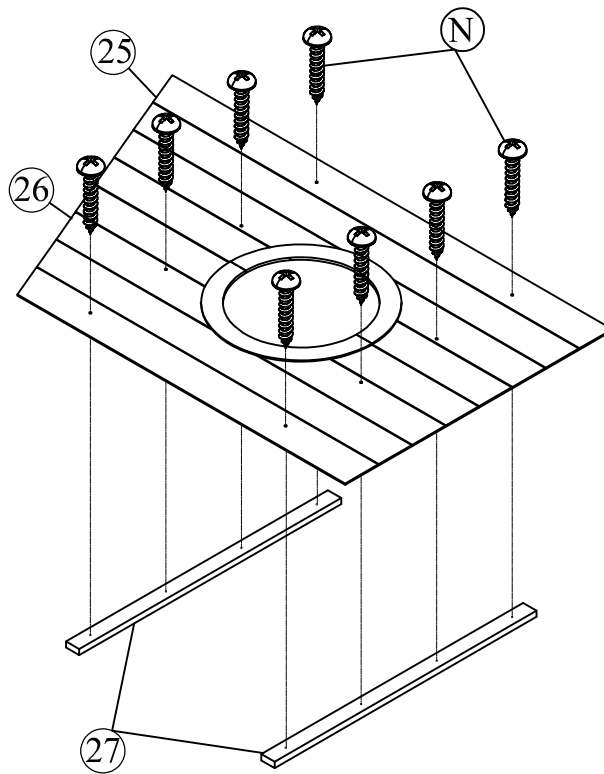

## Hardware List (WF306986)

No.	OUTLOOK	DESC	QTY
(A)		Dowel Ø8*30mm	12
(B)		Dowel Ø10*40mm	23
(C)		Screws Ø6.5*30mm	4
(D)		Screws Ø6.5*70mm	6
(E)		Bolts 1/4"*25mm	2
(F)		Bolts 1/4"*30mm	10
(G)		Bolts 1/4"*70mm	12
(H)		Bolts 1/4"*100mm	12
(I)		Cross dowel 1/4" * 13mm	24
(J)		Screws #6*12mm	40
(K)		Screws #8*12mm	4
(L)		Screws #8*30mm	26
(M)		Screws #8*35mm	28
(N)		Round head screw #8*12mm	8
(O)		Round head screw #8*20mm	37
(P)		Connecting Bolt	8
(Q)		Connector Housing	8
(R)		Allen key 60*22*4mm	1
(S)		Base L	6
(T)		Wheels	8
(U)		Stop Wood	3

# STEP 6:

(B)		04
(H)		06
(I)		06
(R)		01

**STEP 7:**

(B)		04
(H)		06
(I)		06
(R)		01

**STEP 8:**

(A)		04
(B)		06
(G)		10
(I)		10
(R)		01

**STEP 9:**

(F)		04
(R)		01

**STEP 10:**

(C)		04
(R)		01

**STEP 11:**

(K)		04
(S)		02

**STEP 12:**

(F)		03
(L)		20
(R)		01

STEP 13:

N		08
---	---	----

STEP 14:

D		02
R		01

**STEP 15:**

(B)		01
(D)		01
(R)		01

**STEP 16:**

**STEP 17:**

(B)		01
(D)		01
(R)		01

**STEP 18:**