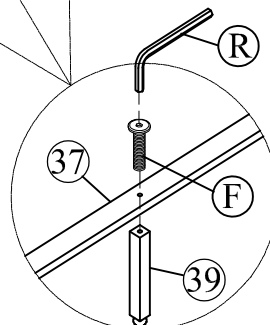

## Hardware List (WF306986)

No.	OUTLOOK	DESC	QTY
(A)		Dowel Ø8*30mm	12
(B)		Dowel Ø10*40mm	23
(C)		Screws Ø6.5*30mm	4
(D)		Screws Ø6.5*70mm	6
(E)		Bolts 1/4"*25mm	2
(F)		Bolts 1/4"*30mm	10
(G)		Bolts 1/4"*70mm	12
(H)		Bolts 1/4"*100mm	12
(I)		Cross dowel 1/4" * 13mm	24
(J)		Screws #6*12mm	40
(K)		Screws #8*12mm	4
(L)		Screws #8*30mm	26
(M)		Screws #8*35mm	28
(N)		Round head screw #8*12mm	8
(O)		Round head screw #8*20mm	37
(P)		Connecting Bolt	8
(Q)		Connector Housing	8
(R)		Allen key 60*22*4mm	1
(S)		Base L	6
(T)		Wheels	8
(U)		Stop Wood	3

# STEP 6:

(B)		04
(H)		06
(I)		06
(R)		01

**STEP 7:**

(B)		04
(H)		06
(I)		06
(R)		01

**STEP 8:**

(A)		04
(B)		06
(G)		10
(I)		10
(R)		01

**STEP 9:**

(F)		04
(R)		01

**STEP 10:**

(C)		04
(R)		01

**STEP 11:**

(K)		04
(S)		02

**STEP 12:**

(F)		03
(L)		20
(R)		01

STEP 13:

N		08
---	---	----

STEP 14:

D		02
R		01

**STEP 15:**

(B)		01
(D)		01
(R)		01

**STEP 16:**

**STEP 17:**

(B)		01
(D)		01
(R)		01

**STEP 18:**