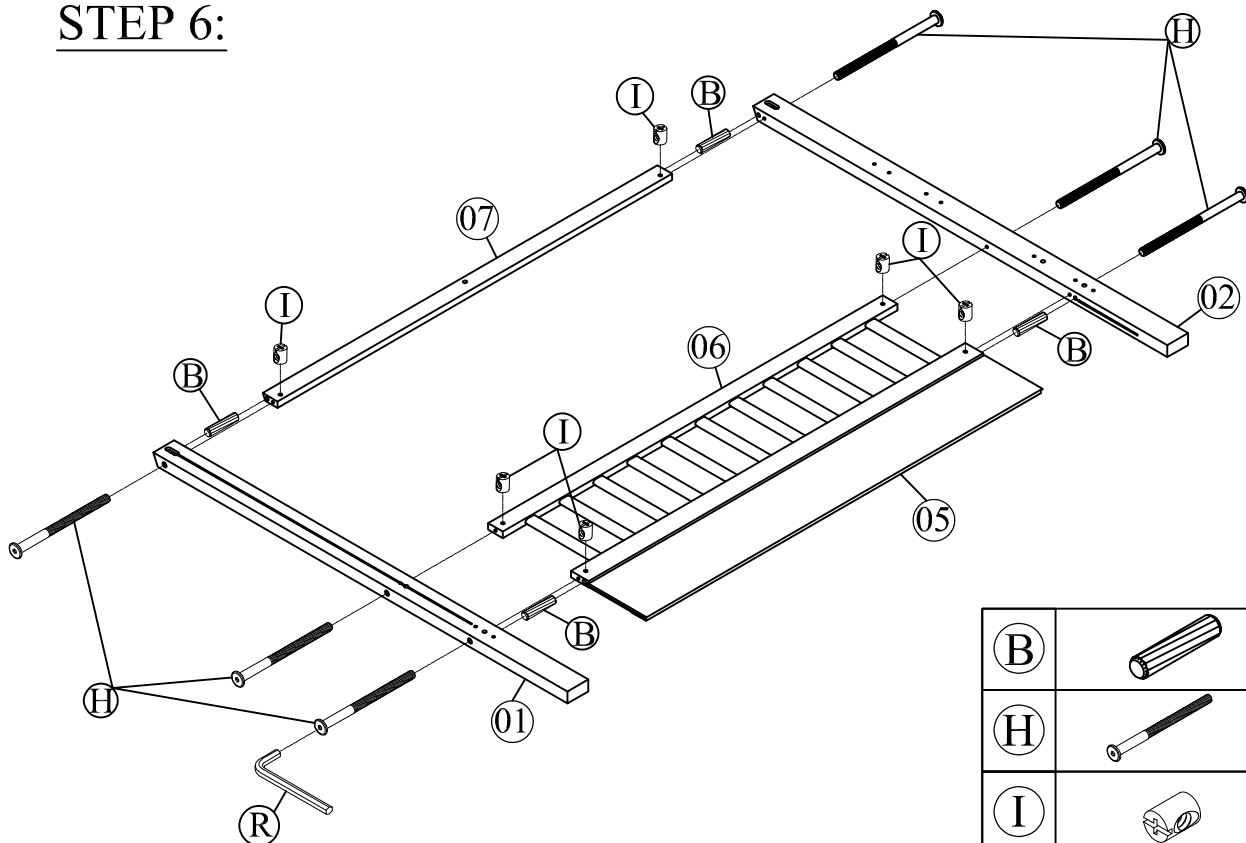

STEP 6:

(B)		04
(H)		06
(I)		06
(R)		01