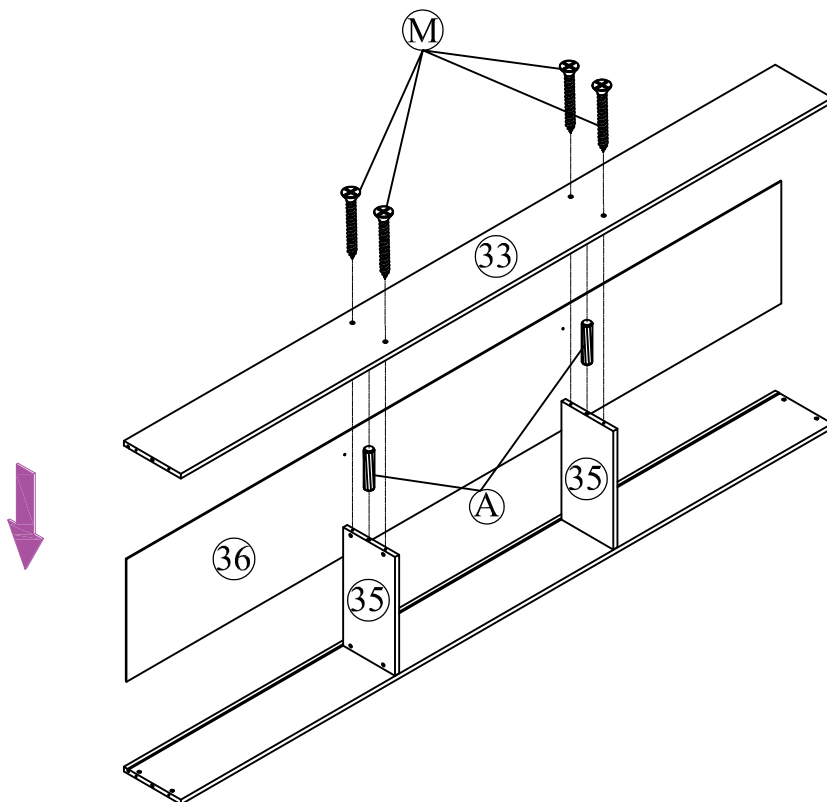

Hardware List (WF306987)

No.	OUTLOOK	DESC	QTY
(A)		Dowel Ø8*30mm	12
(B)		Dowel Ø10*40mm	23
(C)		Screws Ø6.5*30mm	4
(D)		Screws Ø6.5*70mm	6
(E)		Bolts 1/4"*25mm	2
(F)		Bolts 1/4"*30mm	7
(G)		Bolts 1/4"*70mm	12
(H)		Bolts 1/4"*100mm	12
(I)		Cross dowel 1/4" * 13mm	24
(J)		Screws #6*12mm	40
(K)		Screws #8*12mm	4
(L)		Screws #8*30mm	26
(M)		Screws #8*35mm	28
(N)		Round head screw #8*12mm	8
(O)		Round head screw #8*20mm	37
(P)		Connecting Bolt	8
(Q)		Connector Housing	8
(R)		Allen key 60*22*4mm	1
(S)		Base L	6
(T)		Wheels	8
(U)		Stop Wood	3

ASSEMBLY TOOLS REQUIRED (NOT INCLUDED)

STEP 1:

(A)		02
(M)		04

STEP 2:

(A)		02
(M)		04

STEP 3:

(A)		04
(M)		08

STEP 4: