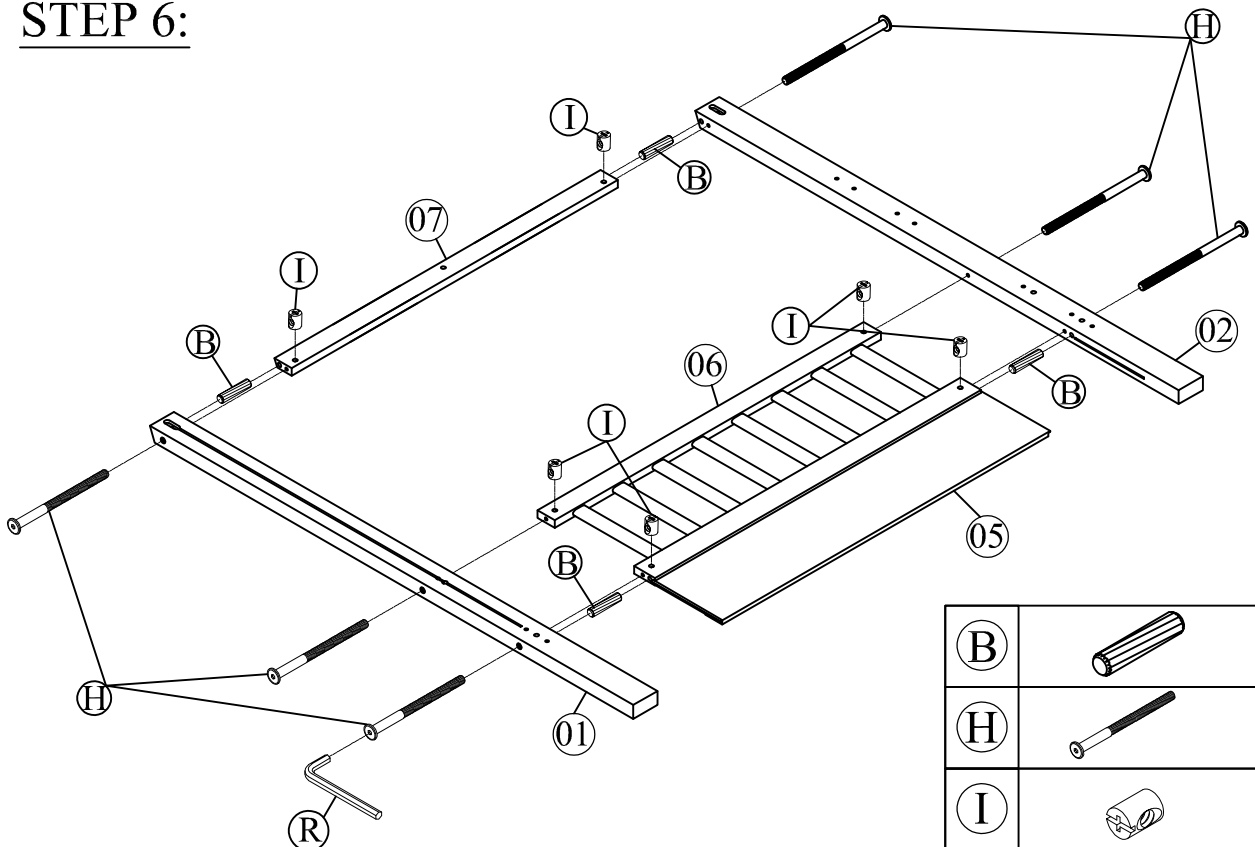

STEP 6:

(B)		04
(H)		06
(I)		06
(R)		01