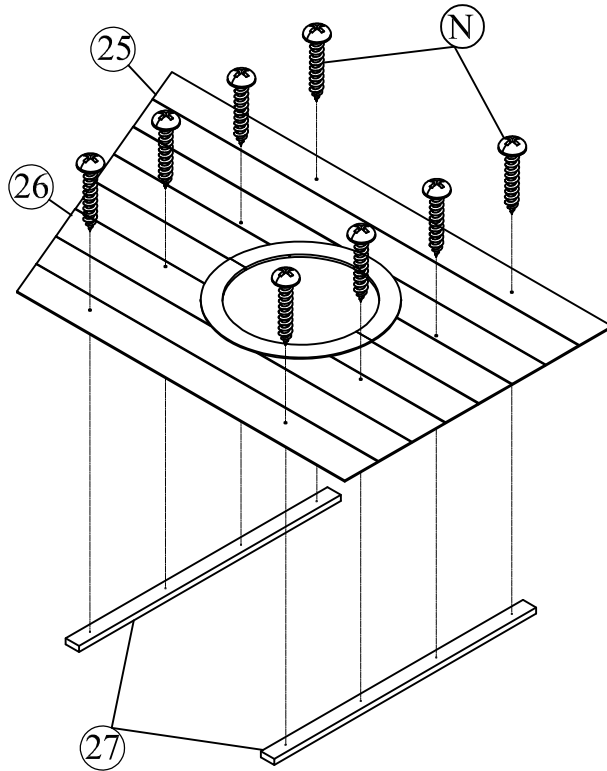

Hardware List (WF306987)

No.	OUTLOOK	DESC	QTY
(A)		Dowel Ø8*30mm	12
(B)		Dowel Ø10*40mm	23
(C)		Screws Ø6.5*30mm	4
(D)		Screws Ø6.5*70mm	6
(E)		Bolts 1/4"*25mm	2
(F)		Bolts 1/4"*30mm	7
(G)		Bolts 1/4"*70mm	12
(H)		Bolts 1/4"*100mm	12
(I)		Cross dowel 1/4" * 13mm	24
(J)		Screws #6*12mm	40
(K)		Screws #8*12mm	4
(L)		Screws #8*30mm	26
(M)		Screws #8*35mm	28
(N)		Round head screw #8*12mm	8
(O)		Round head screw #8*20mm	37
(P)		Connecting Bolt	8
(Q)		Connector Housing	8
(R)		Allen key 60*22*4mm	1
(S)		Base L	6
(T)		Wheels	8
(U)		Stop Wood	3

STEP 9:

(F)		04
(R)		01

STEP 10:

(C)		04
(R)		01

STEP 11:

(K)		04
(S)		02

STEP 12:

(L)		20
-----	---	----

STEP 13:

N		08
---	---	----

STEP 14:

D		02
R		01

STEP 15:

(B)		01
(D)		01
(R)		01

STEP 16:

STEP 17: