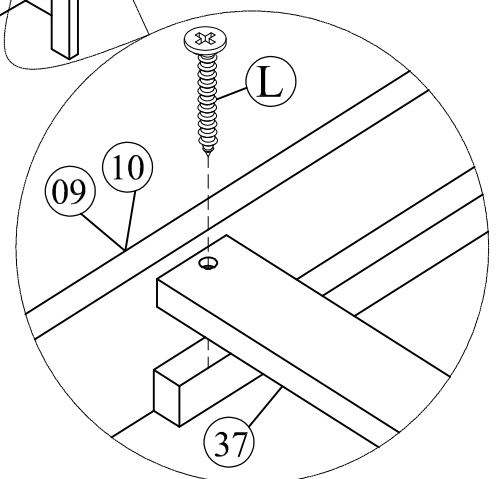

Hardware List (WF306987)

No.	OUTLOOK	DESC	QTY
(A)		Dowel Ø8*30mm	12
(B)		Dowel Ø10*40mm	23
(C)		Screws Ø6.5*30mm	4
(D)		Screws Ø6.5*70mm	6
(E)		Bolts 1/4"*25mm	2
(F)		Bolts 1/4"*30mm	7
(G)		Bolts 1/4"*70mm	12
(H)		Bolts 1/4"*100mm	12
(I)		Cross dowel 1/4" * 13mm	24
(J)		Screws #6*12mm	40
(K)		Screws #8*12mm	4
(L)		Screws #8*30mm	26
(M)		Screws #8*35mm	28
(N)		Round head screw #8*12mm	8
(O)		Round head screw #8*20mm	37
(P)		Connecting Bolt	8
(Q)		Connector Housing	8
(R)		Allen key 60*22*4mm	1
(S)		Base L	6
(T)		Wheels	8
(U)		Stop Wood	3

(O)		04
-----	---	----

STEP 5:

STEP 6:

(B)		04
(H)		06
(I)		06
(R)		01

STEP 7:

(B)		04
(H)		06
(I)		06
(R)		01

STEP 8:

(A)		04
(B)		06
(G)		10
(I)		10
(R)		01

STEP 9:

(F)		04
(R)		01

STEP 10:

(C)		04
(R)		01

STEP 11:

(K)		04
(S)		02

STEP 12:

(L)		20
-----	---	----

STEP 13:

N		08
---	---	----

STEP 14:

D		02
R		01

STEP 15:

(B)		01
(D)		01
(R)		01

STEP 16:

STEP 17: