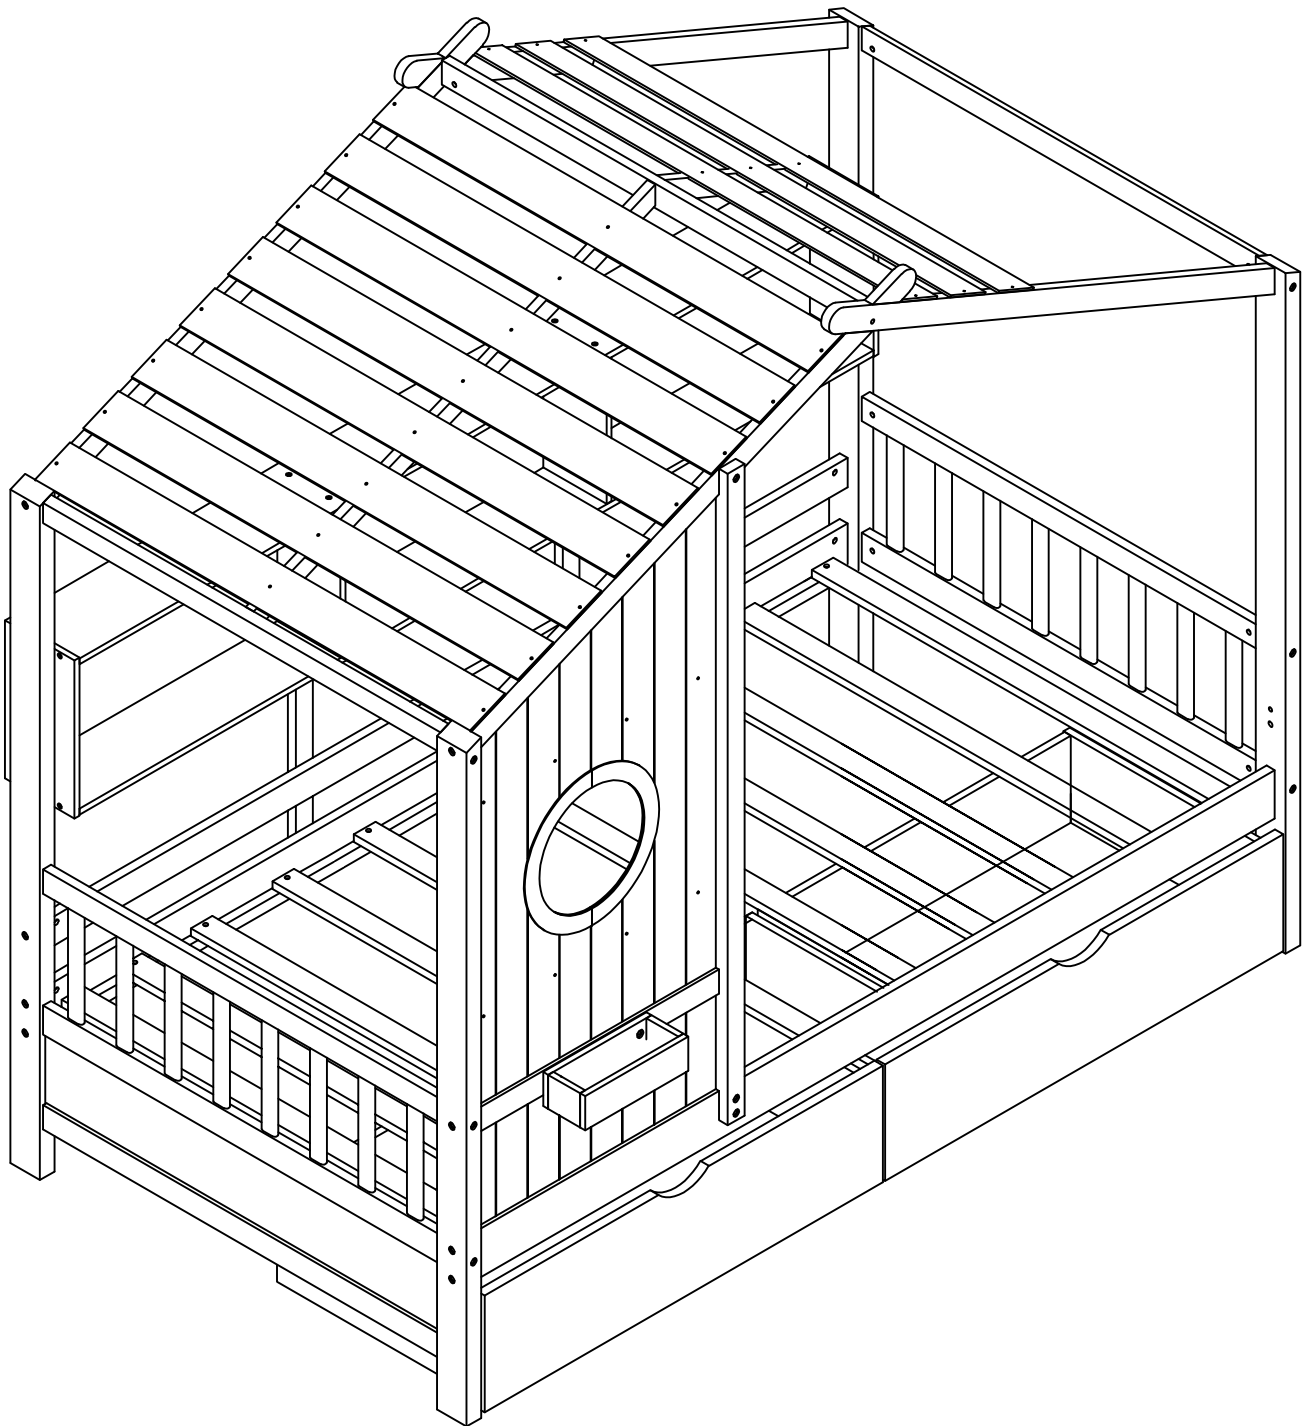

ASSEMBLY INSTRUCTION

SKU CODE:WF306987/WF306988

Detail view

Part List (WF306987)

<p>① x1</p>  <p>Front Left Leg</p>	<p>② x1</p>  <p>Back Left Leg</p>
<p>③ x1</p>  <p>Front Right Leg</p>	<p>④ x1</p>  <p>Back Right Leg</p>
<p>⑧ x1</p>  <p>Guard Side Rail</p>	<p>⑨ x1</p>  <p>Side Rail</p>
<p>⑩ x1</p>  <p>Side Rail</p>	<p>⑪ x2</p>  <p>Support Side Rail</p>
<p>⑫ x1</p>  <p>Back Left Roof Rail</p>	<p>⑬ x1</p>  <p>Front Left Roof Rail</p>
<p>⑭ x1</p>  <p>Back Right Roof Rail</p>	<p>⑮ x1</p>  <p>Front Right Roof Rail</p>
<p>⑯ x1</p>  <p>Roof Rail</p>	<p>⑲ x1</p>  <p>Roof Rail</p>

Part List (WF306987)

21 x1

Front Vertical Post

23 x1

Panel

24 x1

Frame Panel

25 x1

Panel

26 x1

Panel

27 x2

Frame Panels

29 x2

Side Drawers

30 x2

Back Drawers

33 x2

Shelf

34 x2

Side Shelf

35 x2

Shelf

36 x1