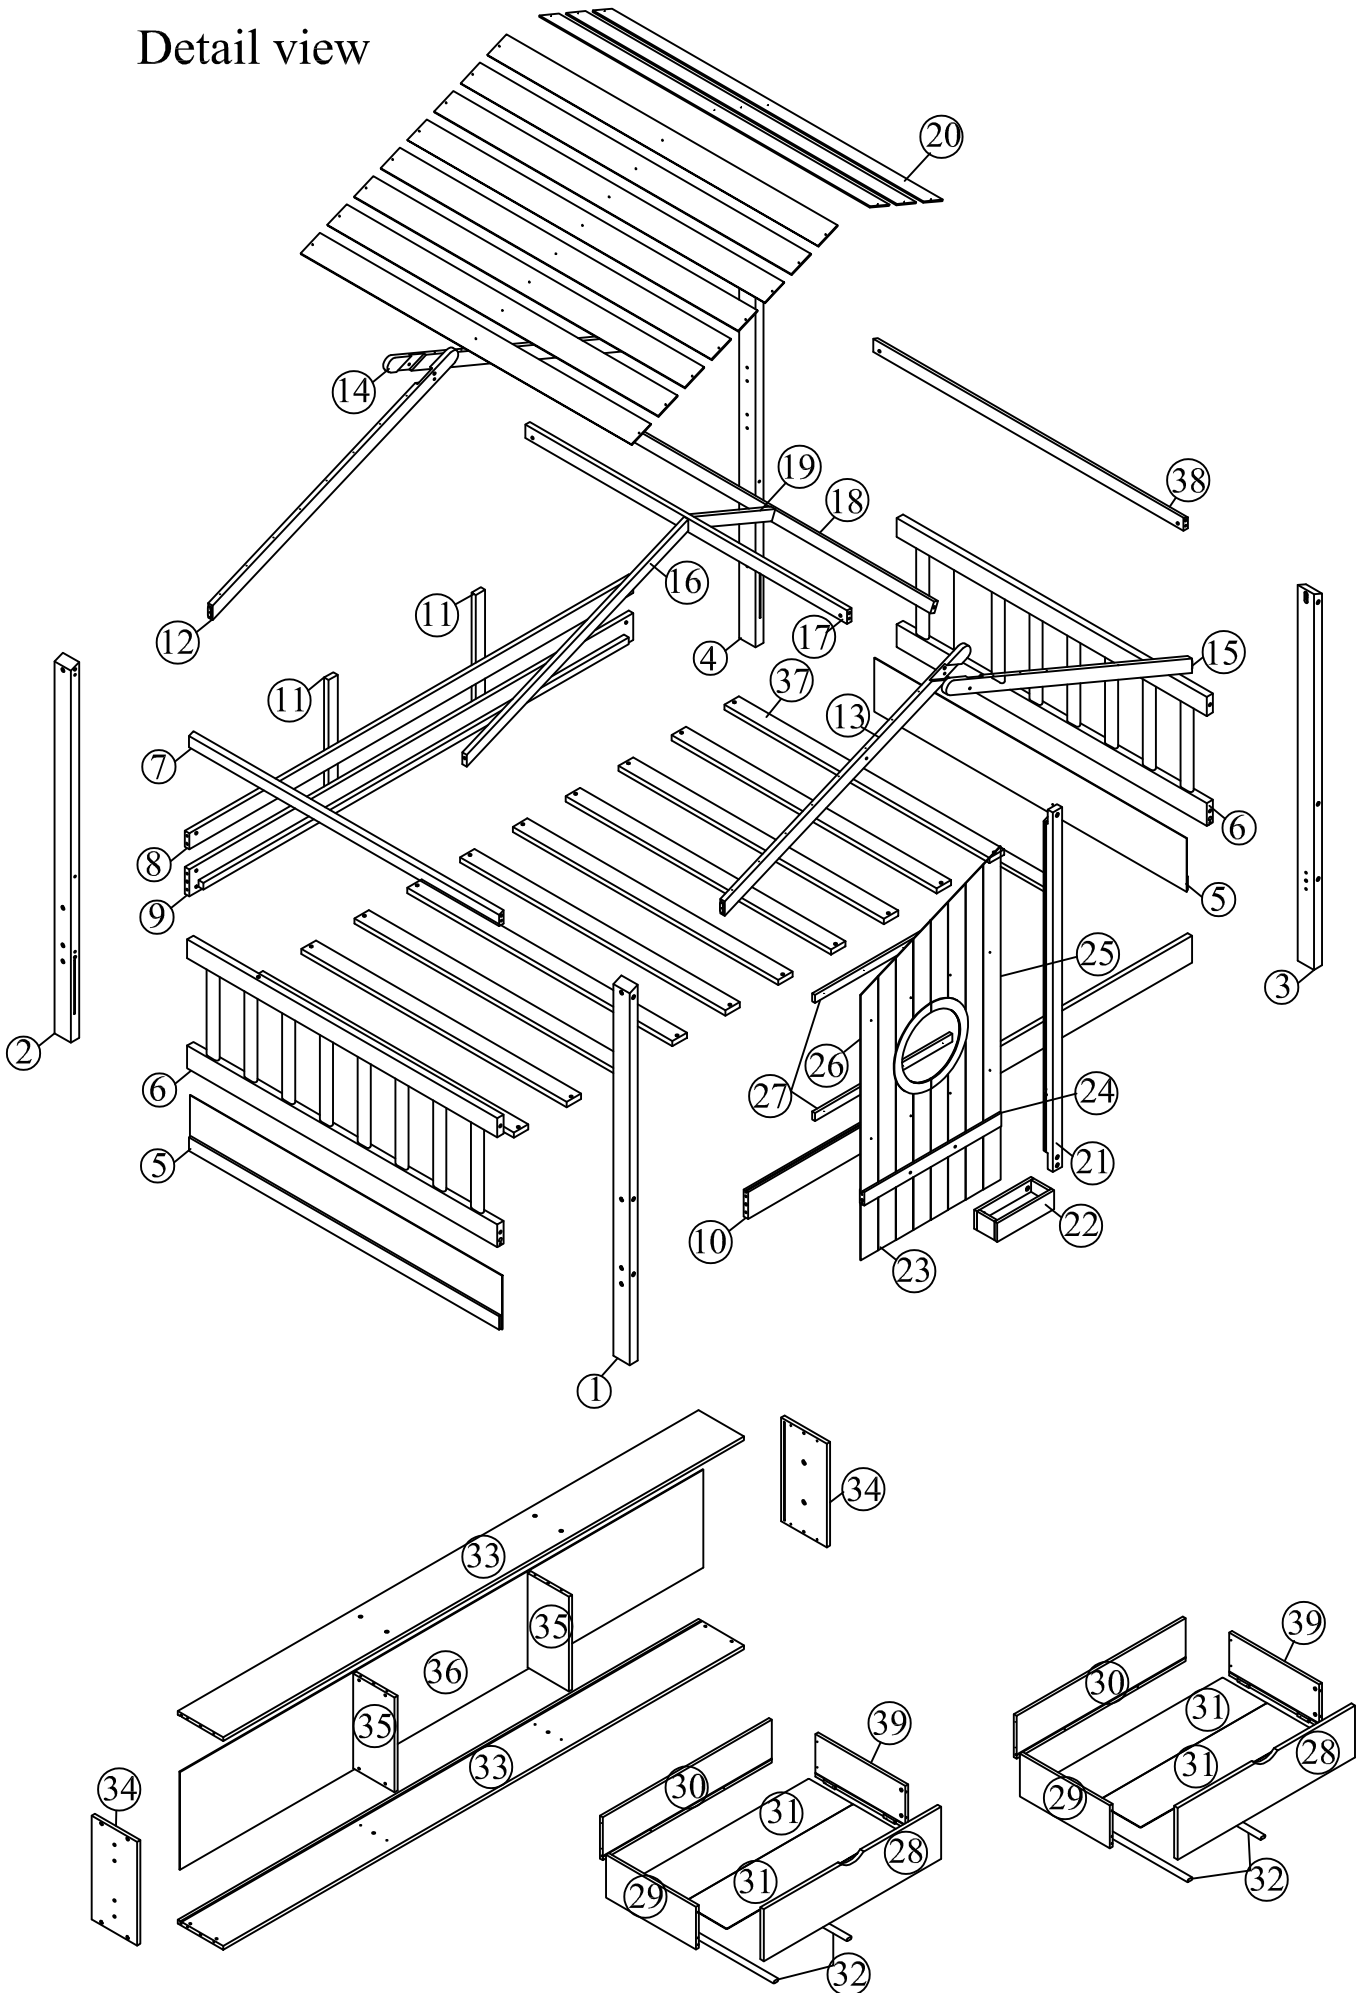

ASSEMBLY INSTRUCTION

SKU CODE:WF306987/WF306988

Detail view

Part List (WF306987)

<p>① x1</p>  <p>Front Left Leg</p>	<p>② x1</p>  <p>Back Left Leg</p>
<p>③ x1</p>  <p>Front Right Leg</p>	<p>④ x1</p>  <p>Back Right Leg</p>
<p>⑧ x1</p>  <p>Guard Side Rail</p>	<p>⑨ x1</p>  <p>Side Rail</p>
<p>⑩ x1</p>  <p>Side Rail</p>	<p>⑪ x2</p>  <p>Support Side Rail</p>
<p>⑫ x1</p>  <p>Back Left Roof Rail</p>	<p>⑬ x1</p>  <p>Front Left Roof Rail</p>
<p>⑭ x1</p>  <p>Back Right Roof Rail</p>	<p>⑮ x1</p>  <p>Front Right Roof Rail</p>
<p>⑯ x1</p>  <p>Roof Rail</p>	<p>⑲ x1</p>  <p>Roof Rail</p>

Part List (WF306987)

21 x1

Front Vertical Post

23 x1

Panel

24 x1

Frame Panel

25 x1

Panel

26 x1

Panel

27 x2

Frame Panels

29 x2

Side Drawers

30 x2