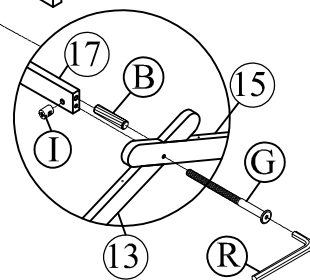

Hardware List (WF306987)

No.	OUTLOOK	DESC	QTY
(A)		Dowel Ø8*30mm	12
(B)		Dowel Ø10*40mm	23
(C)		Screws Ø6.5*30mm	4
(D)		Screws Ø6.5*70mm	6
(E)		Bolts 1/4"*25mm	2
(F)		Bolts 1/4"*30mm	7
(G)		Bolts 1/4"*70mm	12
(H)		Bolts 1/4"*100mm	12
(I)		Cross dowel 1/4" * 13mm	24
(J)		Screws #6*12mm	40
(K)		Screws #8*12mm	4
(L)		Screws #8*30mm	26
(M)		Screws #8*35mm	28
(N)		Round head screw #8*12mm	8
(O)		Round head screw #8*20mm	37
(P)		Connecting Bolt	8
(Q)		Connector Housing	8
(R)		Allen key 60*22*4mm	1
(S)		Base L	6
(T)		Wheels	8
(U)		Stop Wood	3

STEP 13:

N		08
---	---	----

STEP 14:

D		02
R		01

STEP 15:

(B)		01
(D)		01
(R)		01

STEP 16:

STEP 17:

(B)		01
(D)		01
(R)		01

STEP 18:

(F)		03
(R)		01

STEP 19:

(B)		02
-----	---	----

STEP 20:

(B)		03
(G)		01
(I)		01
(R)		01

STEP 21:

(D)		02
(R)		01

STEP 22:

(B)		02
(G)		01
(I)		01
(R)		01

STEP 23:

O		33
---	---	----

STEP 24:

E		02
R		01

STEP 25: