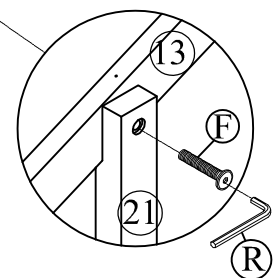

Hardware List (WF306987)

No.	OUTLOOK	DESC	QTY
(A)		Dowel Ø8*30mm	12
(B)		Dowel Ø10*40mm	23
(C)		Screws Ø6.5*30mm	4
(D)		Screws Ø6.5*70mm	6
(E)		Bolts 1/4"*25mm	2
(F)		Bolts 1/4"*30mm	7
(G)		Bolts 1/4"*70mm	12
(H)		Bolts 1/4"*100mm	12
(I)		Cross dowel 1/4" * 13mm	24
(J)		Screws #6*12mm	40
(K)		Screws #8*12mm	4
(L)		Screws #8*30mm	26
(M)		Screws #8*35mm	28
(N)		Round head screw #8*12mm	8
(O)		Round head screw #8*20mm	37
(P)		Connecting Bolt	8
(Q)		Connector Housing	8
(R)		Allen key 60*22*4mm	1
(S)		Base L	6
(T)		Wheels	8
(U)		Stop Wood	3

STEP 9:

(F)		04
(R)		01

STEP 10:

(C)		04
(R)		01

STEP 11:

(K)		04
(S)		02

STEP 12:

(L)		20
-----	---	----

STEP 13:

N		08
---	---	----

STEP 14:

D		02
R		01

STEP 15:

(B)		01
(D)		01
(R)		01

STEP 16:

STEP 17:

(B)		01
(D)		01
(R)		01

STEP 18:

(F)		03
(R)		01

STEP 19:

(B)		02
-----	---	----

STEP 20:

(B)		03
(G)		01
(I)		01
(R)		01

STEP 21: