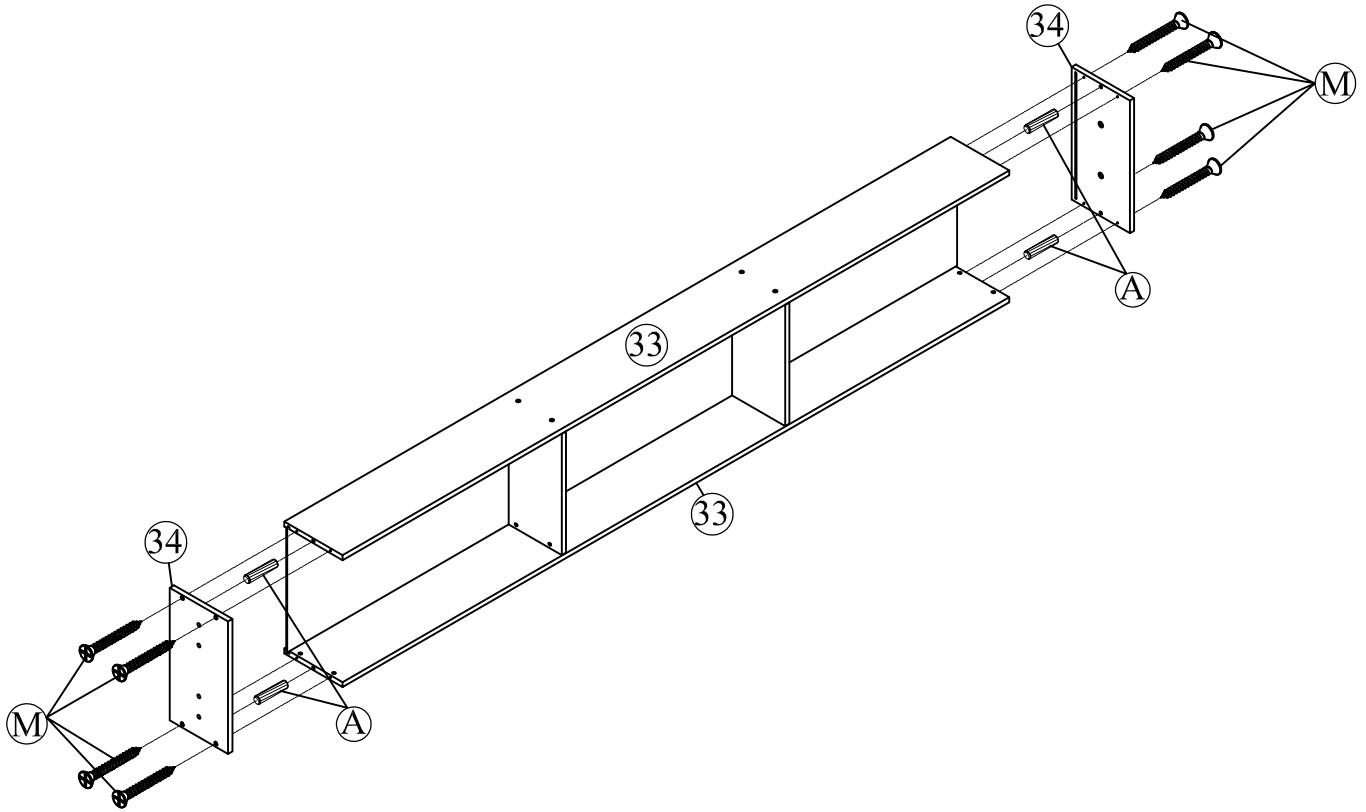

STEP 3:

(A)		04
(M)		08