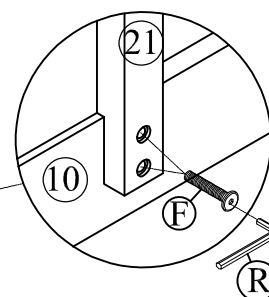

Hardware List (WF306987)

No.	OUTLOOK	DESC	QTY
(A)		Dowel Ø8*30mm	12
(B)		Dowel Ø10*40mm	23
(C)		Screws Ø6.5*30mm	4
(D)		Screws Ø6.5*70mm	6
(E)		Bolts 1/4"*25mm	2
(F)		Bolts 1/4"*30mm	7
(G)		Bolts 1/4"*70mm	12
(H)		Bolts 1/4"*100mm	12
(I)		Cross dowel 1/4" * 13mm	24
(J)		Screws #6*12mm	40
(K)		Screws #8*12mm	4
(L)		Screws #8*30mm	26
(M)		Screws #8*35mm	28
(N)		Round head screw #8*12mm	8
(O)		Round head screw #8*20mm	37
(P)		Connecting Bolt	8
(Q)		Connector Housing	8
(R)		Allen key 60*22*4mm	1
(S)		Base L	6
(T)		Wheels	8
(U)		Stop Wood	3

STEP 13:

N		08
---	---	----

STEP 14:

D		02
R		01

STEP 15:

(B)		01
(D)		01
(R)		01

STEP 16:

STEP 17:

(B)		01
(D)		01
(R)		01

STEP 18:

(F)		03
(R)		01

STEP 19:

(B)		02
-----	---	----

STEP 20:

(B)		03
(G)		01
(I)		01
(R)		01

STEP 21: