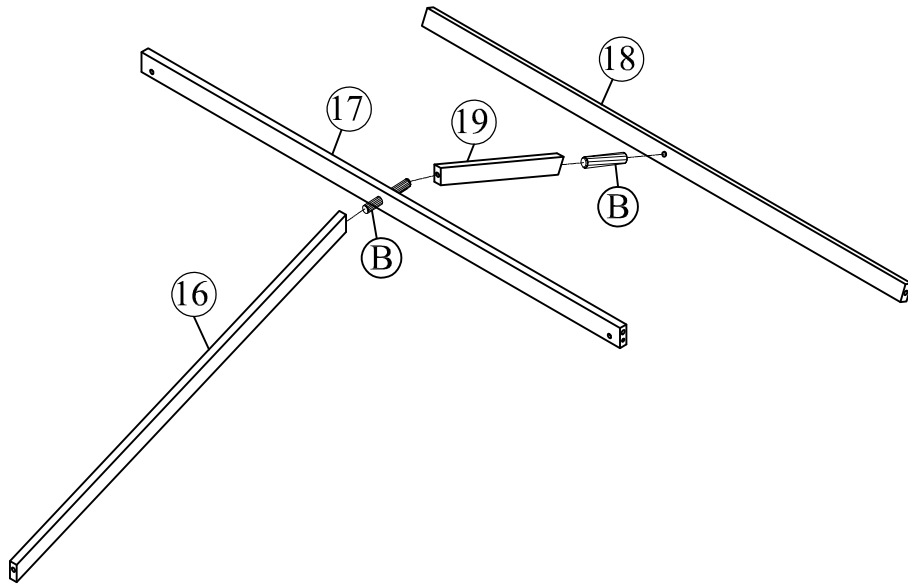

Hardware List (WF306987)

No.	OUTLOOK	DESC	QTY
(A)		Dowel Ø8*30mm	12
(B)		Dowel Ø10*40mm	23
(C)		Screws Ø6.5*30mm	4
(D)		Screws Ø6.5*70mm	6
(E)		Bolts 1/4"*25mm	2
(F)		Bolts 1/4"*30mm	7
(G)		Bolts 1/4"*70mm	12
(H)		Bolts 1/4"*100mm	12
(I)		Cross dowel 1/4" * 13mm	24
(J)		Screws #6*12mm	40
(K)		Screws #8*12mm	4
(L)		Screws #8*30mm	26
(M)		Screws #8*35mm	28
(N)		Round head screw #8*12mm	8
(O)		Round head screw #8*20mm	37
(P)		Connecting Bolt	8
(Q)		Connector Housing	8
(R)		Allen key 60*22*4mm	1
(S)		Base L	6
(T)		Wheels	8
(U)		Stop Wood	3

STEP 13:

N		08
---	---	----

STEP 14:

D		02
R		01

STEP 15:

(B)		01
(D)		01
(R)		01

STEP 16:

STEP 17:

(B)		01
(D)		01
(R)		01

STEP 18:

(F)		03
(R)		01

STEP 19:

(B)		02
-----	---	----

STEP 20:

(B)		03
(G)		01
(I)		01
(R)		01

STEP 21:

(D)		02
(R)		01

STEP 22:

(B)		02
(G)		01
(I)		01
(R)		01

STEP 23:

O		33
---	---	----

STEP 24:

E		02
R		01

STEP 25: