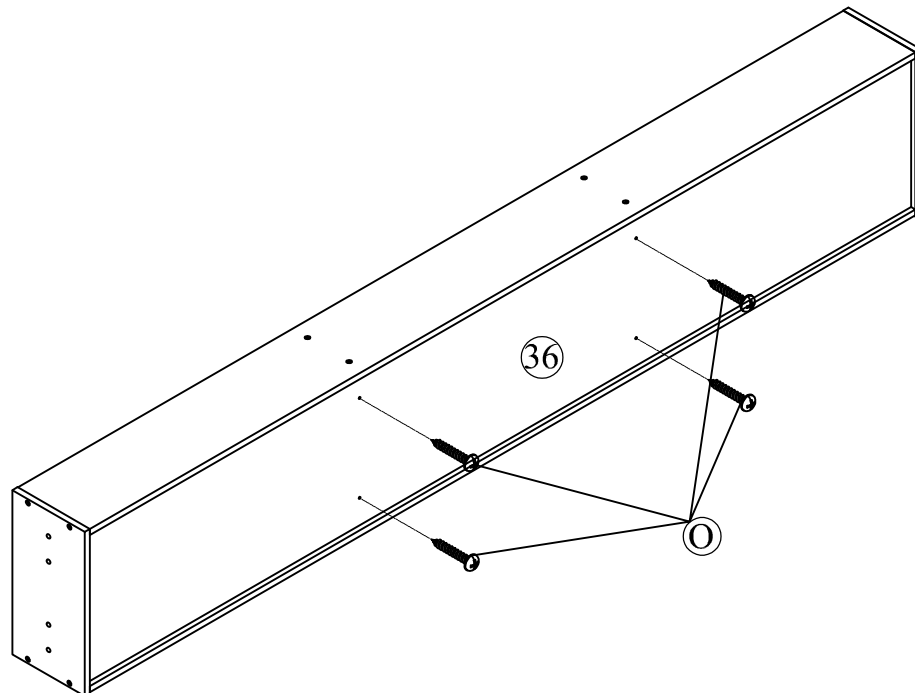

STEP 4:

(O)		04