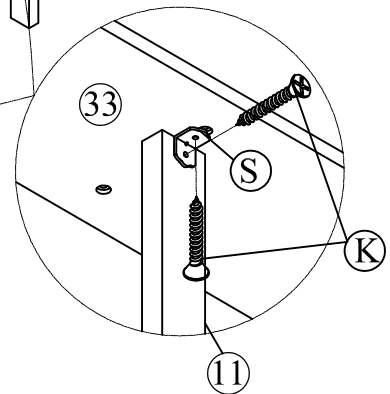

Hardware List (WF306987)

No.	OUTLOOK	DESC	QTY
(A)		Dowel Ø8*30mm	12
(B)		Dowel Ø10*40mm	23
(C)		Screws Ø6.5*30mm	4
(D)		Screws Ø6.5*70mm	6
(E)		Bolts 1/4"*25mm	2
(F)		Bolts 1/4"*30mm	7
(G)		Bolts 1/4"*70mm	12
(H)		Bolts 1/4"*100mm	12
(I)		Cross dowel 1/4" * 13mm	24
(J)		Screws #6*12mm	40
(K)		Screws #8*12mm	4
(L)		Screws #8*30mm	26
(M)		Screws #8*35mm	28
(N)		Round head screw #8*12mm	8
(O)		Round head screw #8*20mm	37
(P)		Connecting Bolt	8
(Q)		Connector Housing	8
(R)		Allen key 60*22*4mm	1
(S)		Base L	6
(T)		Wheels	8
(U)		Stop Wood	3

STEP 9:

(F)		04
(R)		01

STEP 10:

(C)		04
(R)		01

STEP 11:

(K)		04
(S)		02

STEP 12:

(L)		20
-----	---	----

STEP 13:

N		08
---	---	----

STEP 14:

D		02
R		01

STEP 15:

(B)		01
(D)		01
(R)		01

STEP 16:

STEP 17: