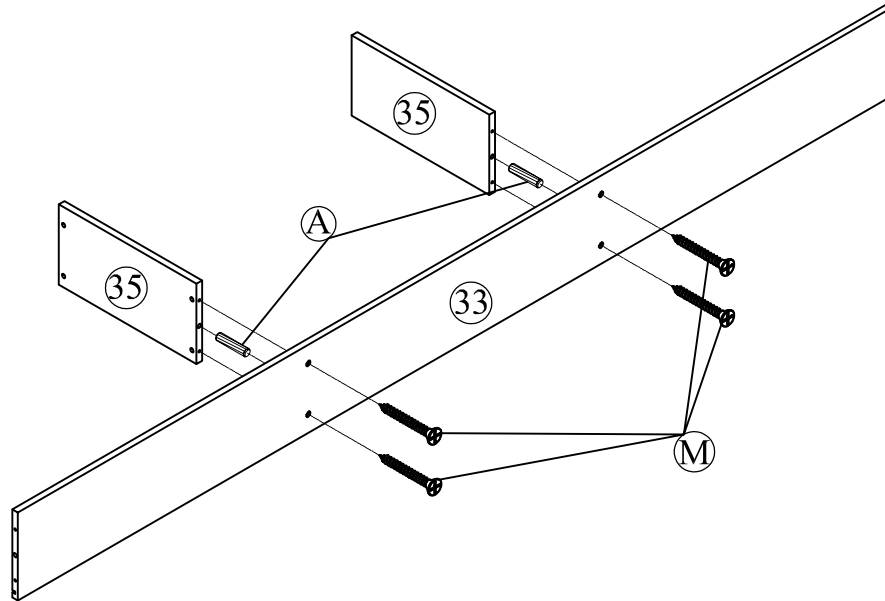

STEP 1:

(A)		02
(M)		04