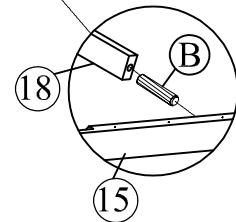

Hardware List (WF306987)

No.	OUTLOOK	DESC	QTY
(A)		Dowel Ø8*30mm	12
(B)		Dowel Ø10*40mm	23
(C)		Screws Ø6.5*30mm	4
(D)		Screws Ø6.5*70mm	6
(E)		Bolts 1/4"*25mm	2
(F)		Bolts 1/4"*30mm	7
(G)		Bolts 1/4"*70mm	12
(H)		Bolts 1/4"*100mm	12
(I)		Cross dowel 1/4" * 13mm	24
(J)		Screws #6*12mm	40
(K)		Screws #8*12mm	4
(L)		Screws #8*30mm	26
(M)		Screws #8*35mm	28
(N)		Round head screw #8*12mm	8
(O)		Round head screw #8*20mm	37
(P)		Connecting Bolt	8
(Q)		Connector Housing	8
(R)		Allen key 60*22*4mm	1
(S)		Base L	6
(T)		Wheels	8
(U)		Stop Wood	3

STEP 13:

N		08
---	---	----

STEP 14:

D		02
R		01

STEP 15:

(B)		01
(D)		01
(R)		01

STEP 16:

STEP 17:

(B)		01
(D)		01
(R)		01

STEP 18:

(F)		03
(R)		01

STEP 19:

(B)		02
-----	---	----

STEP 20:

(B)		03
(G)		01
(I)		01
(R)		01

STEP 21:

(D)		02
(R)		01

STEP 22:

(B)		02
(G)		01
(I)		01
(R)		01

STEP 23:

O		33
---	---	----

STEP 24:

E		02
R		01

STEP 25: