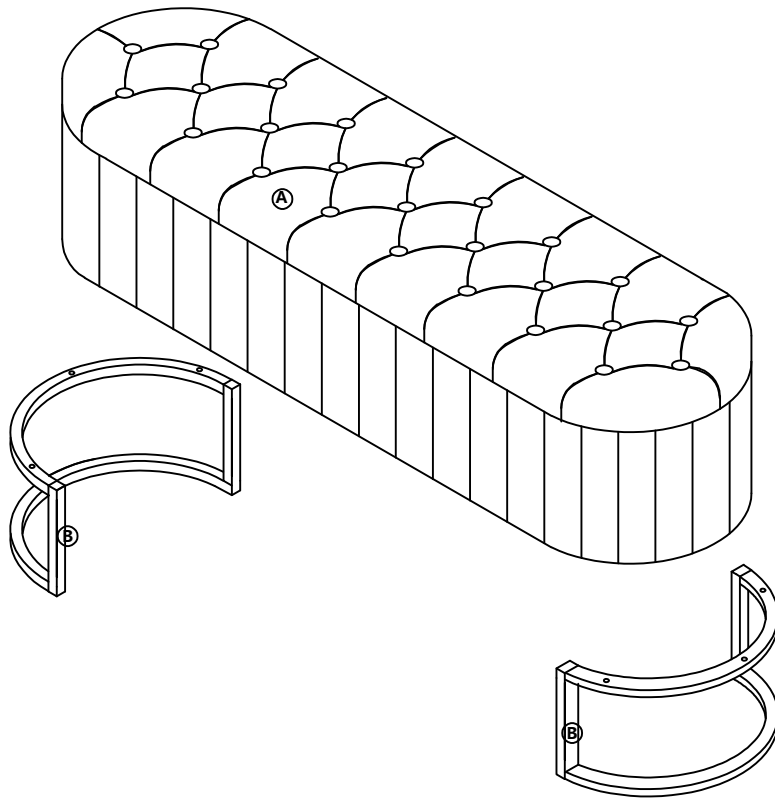

# ASSEMBLY INSTRUCTIONS

SKU : WF306333

# Detail View

# Part List

**A**

Bench-1pc

**B**

Hardware Feet-2pcs

1/4"

Allen Key (1pc)

STEP: 1

<b>1</b>		<b>2</b>	
<b>6PCS</b>		<b>6PCS</b>	

STEP: 2