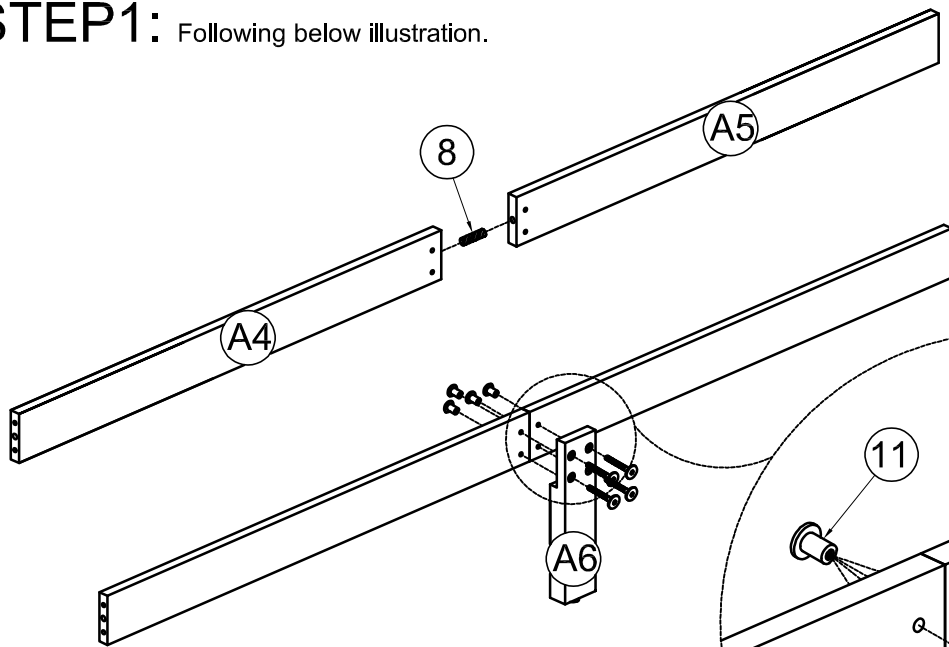

STEP1: Following below illustration.

1		11	
4(pcs)		4(pcs)	
		8	
		1(pc)	

STEP2: Following below illustration.