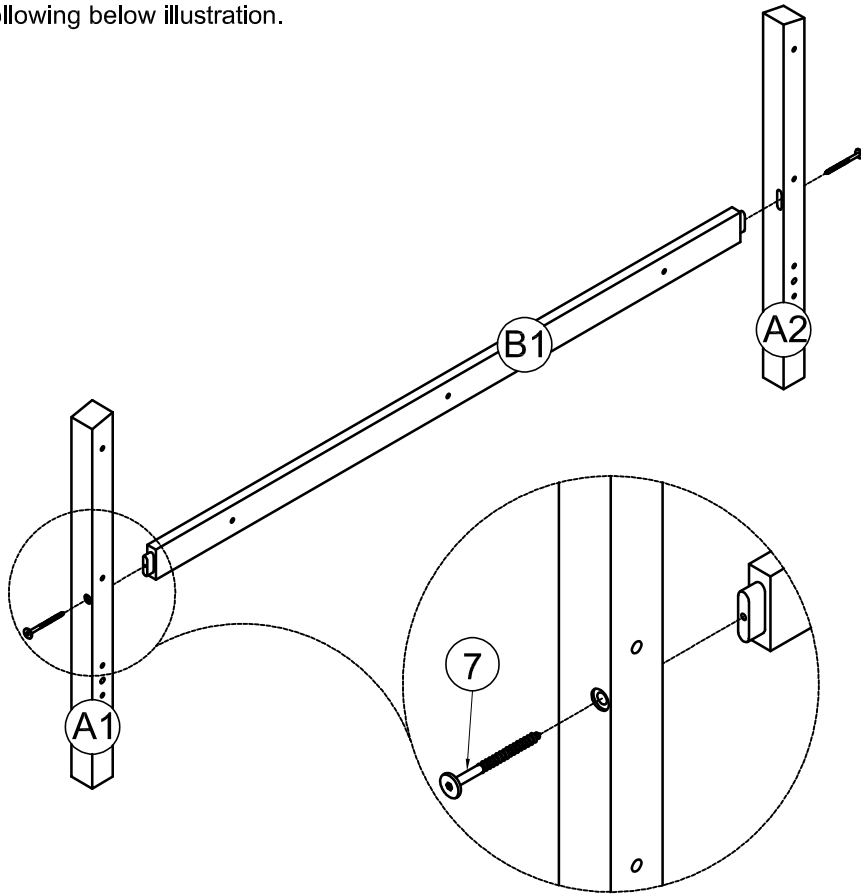

# Hardware List (WF305844)

<p>1</p>  <p>Ø1/4" x 25 mm Hex-Head bolts 13pcs</p>	<p>2</p>  <p>Led Light 1pc Charging line for Light, keep for further charging, USB to micro USB</p>	<p>3</p>  <p>Ø1/4" x 50 mm Hex-Head bolts 4pcs</p>
	<p>5</p>  <p>Ø1/4" x 100 mm Hex-Head bolts 8pcs</p>	<p>6</p>  <p>Screws 1/4" x30 2pcs</p>
<p>7</p>  <p>Screws 1/4" x70 2pcs</p>	<p>8</p>  <p>Ø10 x 40 mm Wood dowel 6pcs</p>	<p>9</p>  <p>Allen Key 1pc</p>
<p>10</p>  <p>Ø1/4" x 13 mm Horizontal-Hole bolts 8pcs</p>	<p>11</p>  <p>Ø1/4" x 15 mm Canopy head though -8pcs</p>	<p>12</p>  <p>M4 x 30 mm Wood Screws 33pcs</p>
<p>13</p>  <p>M3 x 15 mm Wood Screws 20pcs</p>	<p>14</p>  <p>Metal Bracket 4pcs</p>	

**Assembly Tools Required (Not Included)**

**STEP1:** Following below illustration.

1		11	
4(pcs)		4(pcs)	
		8	
		1(pc)	

**STEP2:** Following below illustration.

1		11	
4(pcs)		4(pcs)	
		8	
		1(pc)	

**STEP3:** Following below illustration.

7

2(pcs)

**STEP4:** Following below illustration.

5

4(pcs)

8

2(pcs)

10