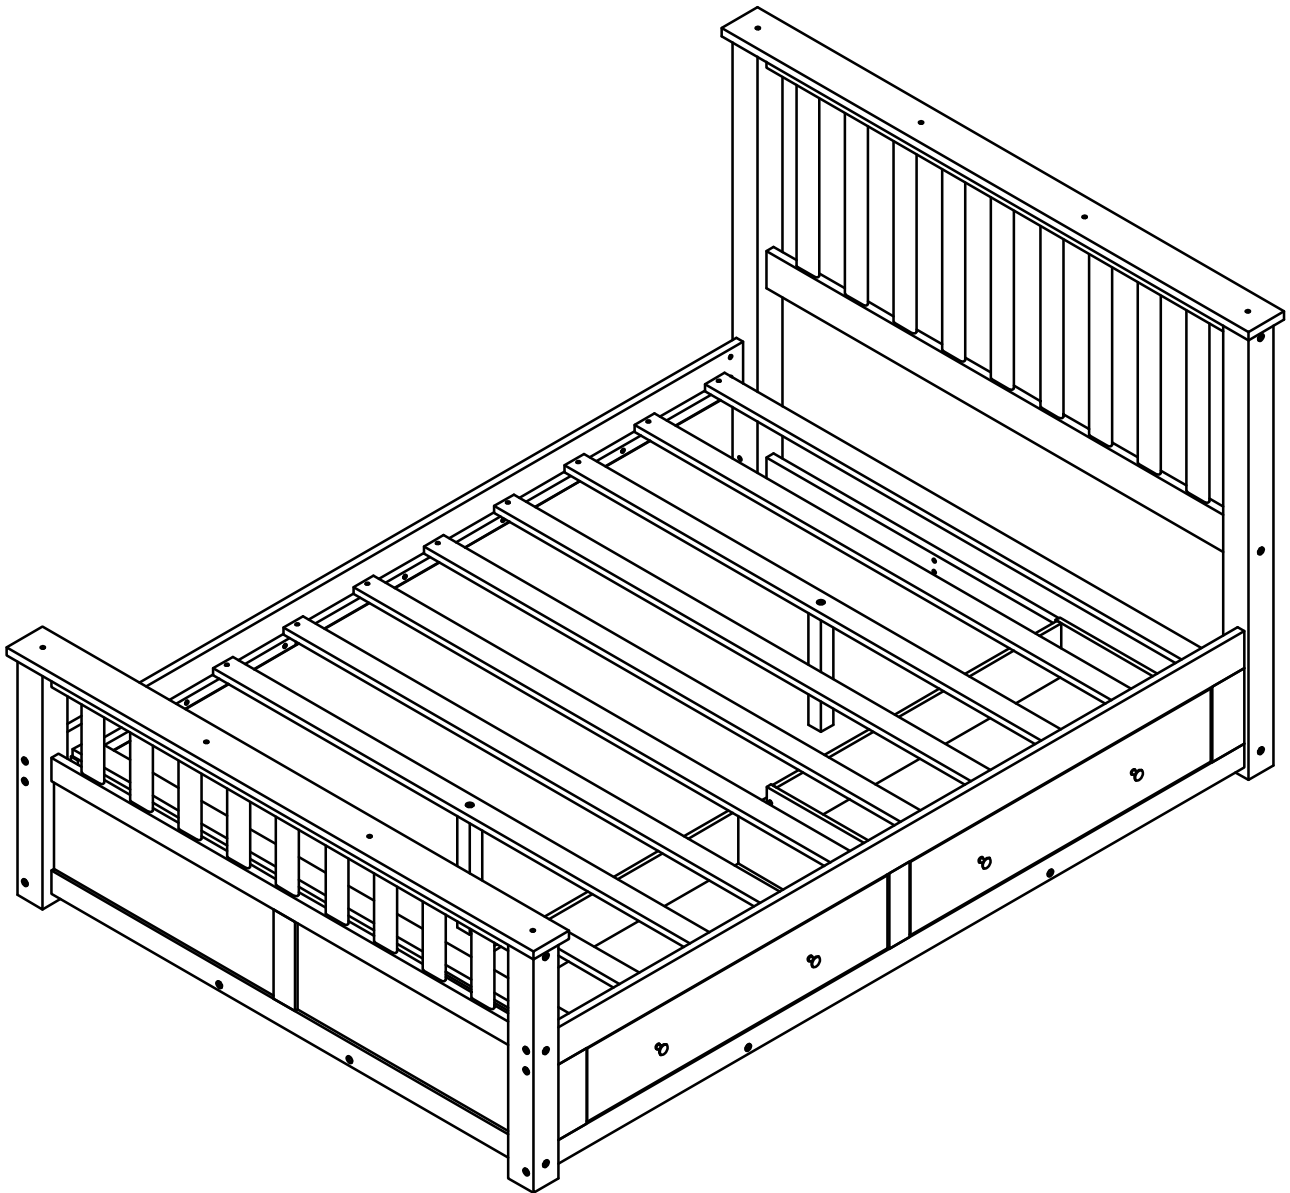

ASSEMBLY INSTRUCTION

SKU CODE: (WF297092-WF297093)

OPTION 1:

OPTION 2:

ASSEMBLY INSTRUCTION

Part List & Hardware List (Box 1-WF297092)

A2

Leg- 1pc

A3

Leg- 1pc

A4

Frame- 1pc

A5

Leg- 1pc

A6

Leg- 1pc

B8

Slats-8pcs

B9

Slats-2pcs

C1

Drawer front -2pcs

C5

Drawer Bottom Panels-2pcs