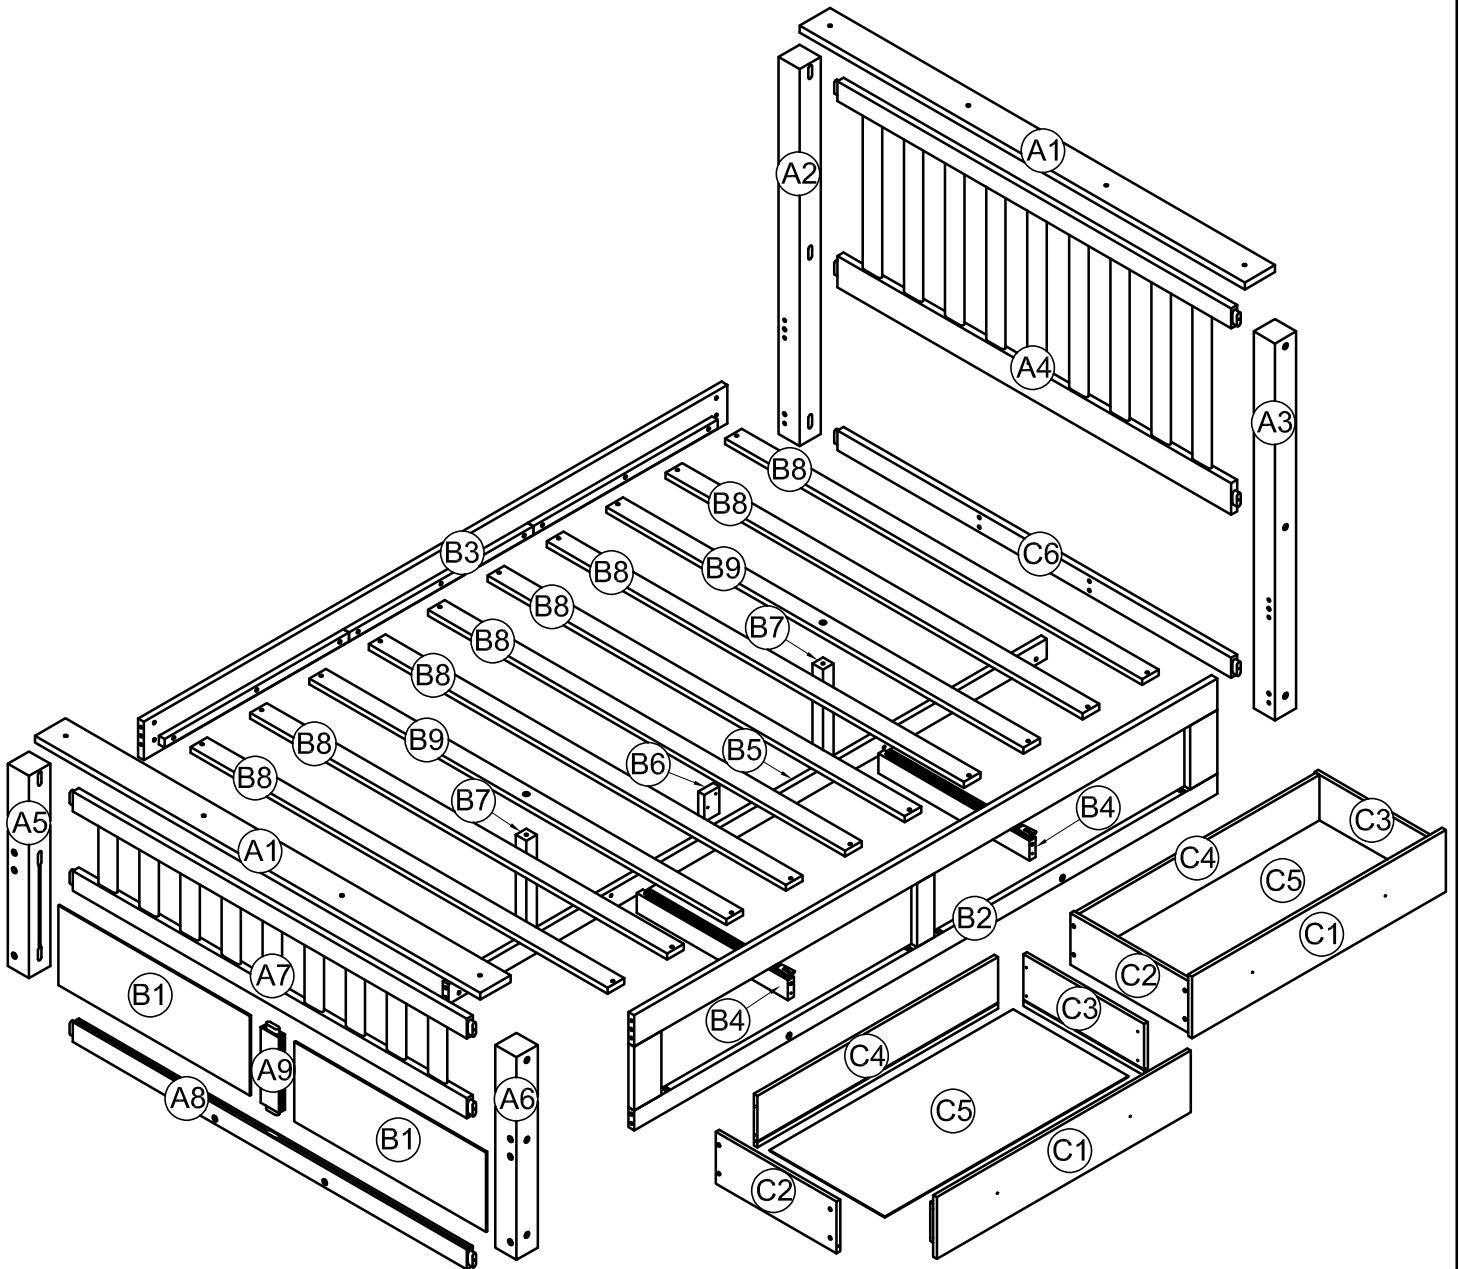

ASSEMBLY INSTRUCTION

SKU CODE: (WF297092-WF297093)

OPTION 1:

OPTION 2:

ASSEMBLY INSTRUCTION

Part List & Hardware List (Box 1-WF297092)

A2

Leg- 1pc

A3

Leg- 1pc

A4

Frame- 1pc

A5

Leg- 1pc

A6

Leg- 1pc