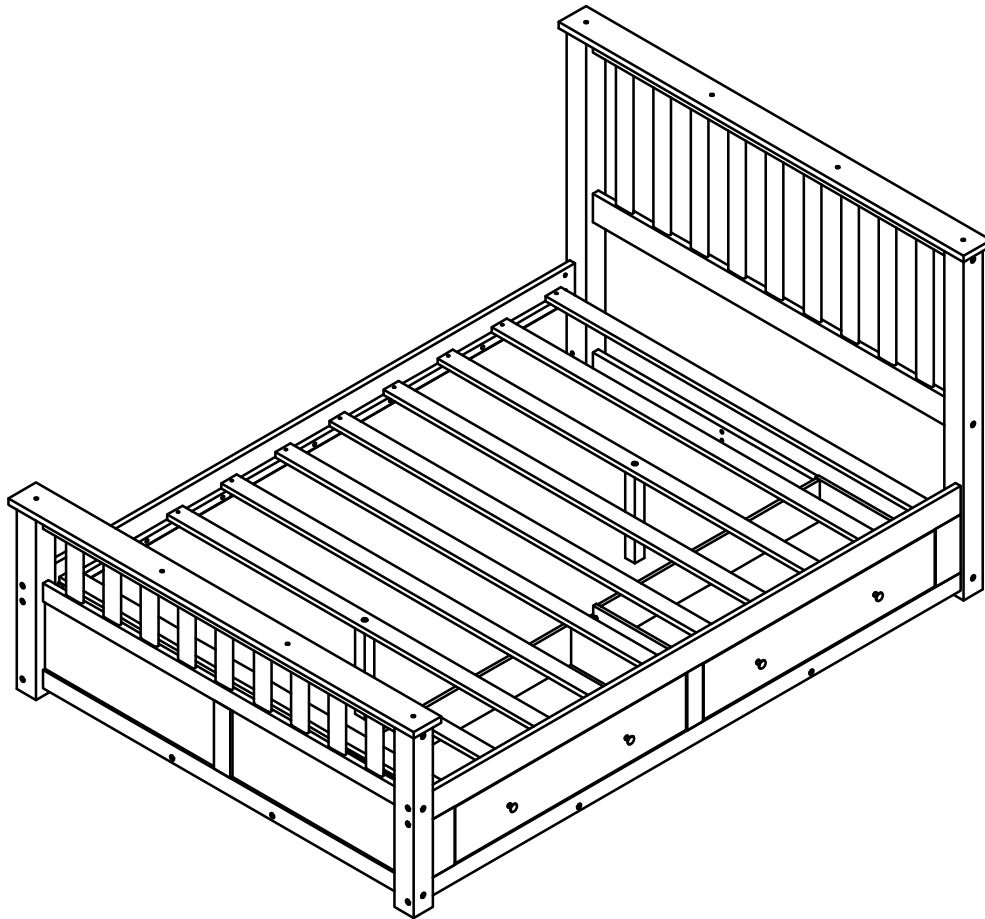

ASSEMBLY INSTRUCTION

SKU CODE: (WF297092-WF297093)

OPTION 1:

OPTION 2:

ASSEMBLY INSTRUCTION

Part List & Hardware List (Box 1-WF297092)

A2

Leg- 1pc

A3

Leg- 1pc

A4

Frame- 1pc

A5

Leg- 1pc

A6

Leg- 1pc