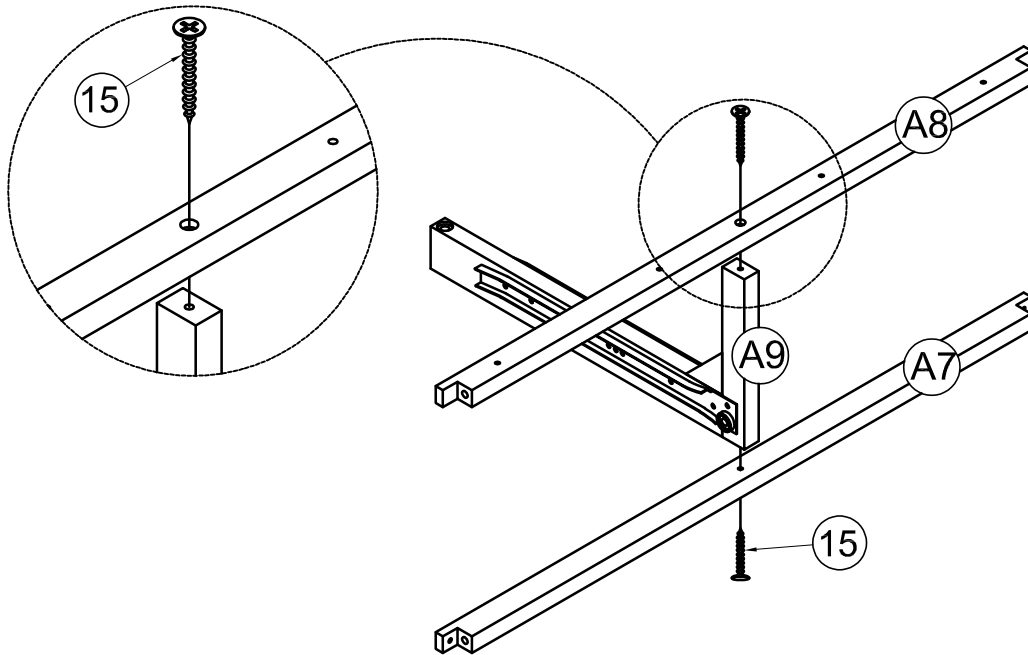

ASSEMBLY INSTRUCTION

SKU CODE: (WF297097)

ASSEMBLY INSTRUCTION

Part List & Hardware List (Box 1-WF297097)

<p>A1</p>  <p>Left frame- 1pc</p>	<p>A2</p>  <p>Right frame- 1pc</p>	<p>A3</p>  <p>Top Panel-1pc</p>
<p>A4</p>  <p>Back panel-2pcs</p>	<p>A5</p>  <p>WoodBar-1pc</p>	<p>A6</p>  <p>WoodBar-3pcs</p>
<p>A7</p>  <p>WoodBar-1pc</p>	<p>A8</p>  <p>WoodBar-1pc</p>	<p>A9</p>  <p>WoodBar-1pc</p>
<p>B1</p>  <p>WoodBar-1pc</p>	<p>B2</p>  <p>WoodBar-1pc</p>	<p>B3</p>  <p>WoodBar-1pc</p>
<p>B4</p>  <p>Drawer front -4pcs</p>	<p>B5</p>  <p>Drawer Left-4pcs</p>	<p>B6</p>  <p>Drawer Right-4pcs</p>
<p>B7</p>  <p>Drawer Rear-4pcs</p>	<p>B8</p>  <p>Drawer Bottom Panels-4pcs</p>	<p>B9</p>  <p>WoodBar-4pcs</p>
<p>C1</p>  <p>Drawer front -2pcs</p>	<p>C2</p>  <p>Drawer Left-2pcs</p>	<p>C3</p>  <p>Drawer Right-2pcs</p>

Part List & Hardware List (Box 1-WF297097)

C4

Drawer Rear-2pcs

C5

Drawer Bottom Panels-2pcs

Hardware List (Box 1-WF297097)

<p>1</p>  <p>Ø1/4" x 35 mm Hex-Head bolts 4pcs</p>	<p>2</p>  <p>Ø1/4" x 45 mm Hex-Head bolts 6pcs</p>	<p>3</p>  <p>Ø8 x 30 mm Wood dowel 16pcs</p>
<p>4</p>  <p>M4 x 20 mm Wood Screws 10pcs</p>	<p>5</p>  <p>4pcs</p>	<p>6</p>  <p>M4 x 30 mm Wood Screws 52pcs</p>
<p>7</p>  <p>M4 x 15 mm Wood Screws 25pcs</p>	<p>8</p>  <p>M4 x 25 mm Wood Screws 10pcs</p>	<p>9</p>  <p>Handle Wood 10pcs</p>
<p>10</p>  <p>Allen Key 1pc</p>	<p>11</p>  <p>6pcs</p>	<p>12</p>  <p>1pc</p>
<p>13</p>  <p>2pcs</p>	<p>14</p>  <p>Screws 1/4" x70 1pc</p>	<p>15</p>  <p>M4 x 35 mm Wood Screws 6pcs</p>

Assembly Tools Required (Not Included)

STEP1: Following below illustration.

15	
2(pcs)	

STEP2: Following below illustration.

11		2	
2(pcs)		2(pcs)	

STEP3: Following below illustration.

4		11		2	
4(pcs)		1(pc)		1(pc)	
		3		14	
		6(pcs)		1(pc)	

STEP4: Following below illustration.

11		2	
3(pcs)		3(pcs)	
3		4	
6(pcs)		4(pcs)	

STEP5: Following below illustration.

1		3	
4(pcs)		4(pcs)	
5		4(pcs)	
15		4(pcs)	

STEP6: Following below illustration.

7	
25(pcs)	