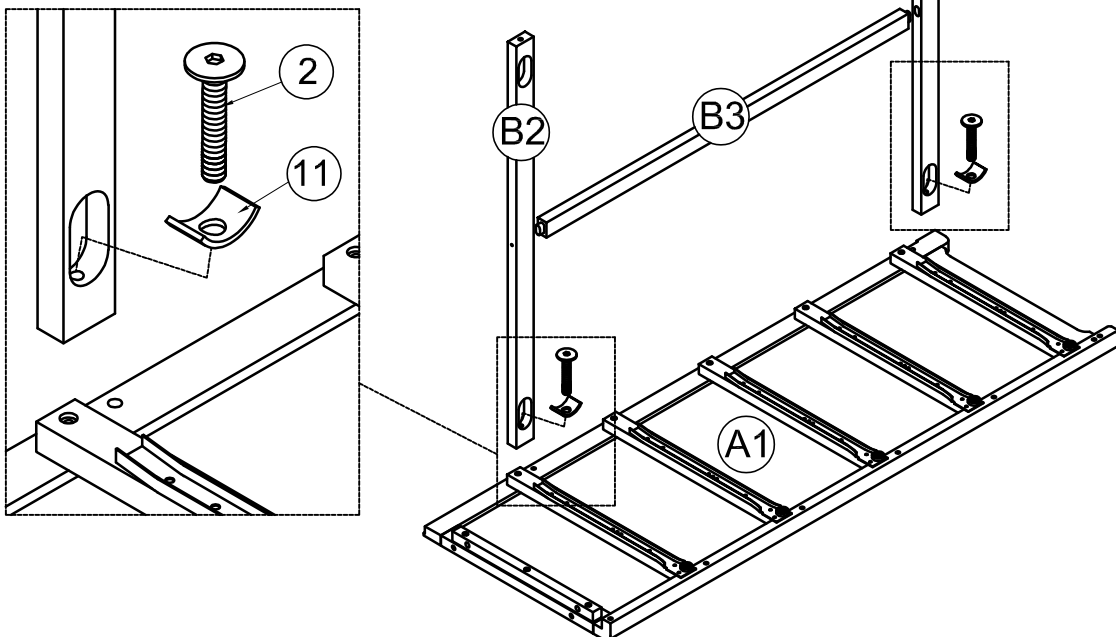

ASSEMBLY INSTRUCTION

SKU CODE: (WF297097)

ASSEMBLY INSTRUCTION

Part List & Hardware List (Box 1-WF297097)

<p>A1</p>  <p>Left frame- 1pc</p>	<p>A2</p>  <p>Right frame- 1pc</p>	<p>A3</p>  <p>Top Panel-1pc</p>
<p>A4</p>  <p>Back panel-2pcs</p>	<p>A5</p>  <p>WoodBar-1pc</p>	<p>A6</p>  <p>WoodBar-3pcs</p>
<p>A7</p>  <p>WoodBar-1pc</p>	<p>A8</p>  <p>WoodBar-1pc</p>	<p>A9</p>  <p>WoodBar-1pc</p>
<p>B1</p>  <p>WoodBar-1pc</p>	<p>B2</p>  <p>WoodBar-1pc</p>	<p>B3</p>  <p>WoodBar-1pc</p>
<p>B4</p>  <p>Drawer front -4pcs</p>	<p>B5</p>  <p>Drawer Left-4pcs</p>	<p>B6</p>  <p>Drawer Right-4pcs</p>
<p>B7</p>  <p>Drawer Rear-4pcs</p>	<p>B8</p>  <p>Drawer Bottom Panels-4pcs</p>	<p>B9</p>  <p>WoodBar-4pcs</p>
<p>C1</p>  <p>Drawer front -2pcs</p>	<p>C2</p>  <p>Drawer Left-2pcs</p>	<p>C3</p>  <p>Drawer Right-2pcs</p>

Part List & Hardware List (Box 1-WF297097)

C4

Drawer Rear-2pcs

C5

Drawer Bottom Panels-2pcs

Hardware List (Box 1-WF297097)

<p>1</p>  <p>Ø1/4" x 35 mm Hex-Head bolts 4pcs</p>	<p>2</p>  <p>Ø1/4" x 45 mm Hex-Head bolts 6pcs</p>	<p>3</p>  <p>Ø8 x 30 mm Wood dowel 16pcs</p>
<p>4</p>  <p>M4 x 20 mm Wood Screws 10pcs</p>	<p>5</p>  <p>4pcs</p>	<p>6</p>  <p>M4 x 30 mm Wood Screws 52pcs</p>
<p>7</p>  <p>M4 x 15 mm Wood Screws 25pcs</p>	<p>8</p>  <p>M4 x 25 mm Wood Screws 10pcs</p>	<p>9</p>  <p>Handle Wood 10pcs</p>
<p>10</p>  <p>Allen Key 1pc</p>	<p>11</p>  <p>6pcs</p>	<p>12</p>  <p>1pc</p>
<p>13</p>  <p>2pcs</p>	<p>14</p>  <p>Screws 1/4" x70 1pc</p>	<p>15</p>  <p>M4 x 35 mm Wood Screws 6pcs</p>

Assembly Tools Required (Not Included)

STEP1: Following below illustration.

15	
2(pcs)	

STEP2: Following below illustration.

11		2	
2(pcs)		2(pcs)	

STEP3: Following below illustration.

4		11		2	
4(pcs)		1(pc)		1(pc)	
		3		14	
		6(pcs)		1(pc)	

STEP4: Following below illustration.

11		2	
3(pcs)		3(pcs)	
3		4	
6(pcs)		4(pcs)	

STEP5: Following below illustration.

1		3	
4(pcs)		4(pcs)	
5		4(pcs)	
15		4(pcs)	

STEP6: Following below illustration.

7	
25(pcs)	