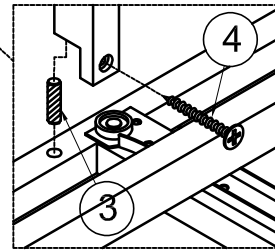

Part List & Hardware List (Box 1-WF297097)

C4

Drawer Rear-2pcs

C5

Drawer Bottom Panels-2pcs

Hardware List (Box 1-WF297097)

<p>1</p>  <p>Ø1/4" x 35 mm Hex-Head bolts 4pcs</p>	<p>2</p>  <p>Ø1/4" x 45 mm Hex-Head bolts 6pcs</p>	<p>3</p>  <p>Ø8 x 30 mm Wood dowel 16pcs</p>
<p>4</p>  <p>M4 x 20 mm Wood Screws 10pcs</p>	<p>5</p>  <p>4pcs</p>	<p>6</p>  <p>M4 x 30 mm Wood Screws 52pcs</p>
<p>7</p>  <p>M4 x 15 mm Wood Screws 25pcs</p>	<p>8</p>  <p>M4 x 25 mm Wood Screws 10pcs</p>	<p>9</p>  <p>Handle Wood 10pcs</p>
<p>10</p>  <p>Allen Key 1pc</p>	<p>11</p>  <p>6pcs</p>	<p>12</p>  <p>1pc</p>
<p>13</p>  <p>2pcs</p>	<p>14</p>  <p>Screws 1/4" x70 1pc</p>	<p>15</p>  <p>M4 x 35 mm Wood Screws 6pcs</p>

Assembly Tools Required (Not Included)

STEP1: Following below illustration.

15	
2(pcs)	

STEP2: Following below illustration.

11		2	
2(pcs)		2(pcs)	

STEP3: Following below illustration.

4		11		2	
4(pcs)		1(pc)		1(pc)	
		3		14	
		6(pcs)		1(pc)	

STEP4: Following below illustration.

11		2	
3(pcs)		3(pcs)	
3		4	
6(pcs)		4(pcs)	

STEP5: Following below illustration.

1		3	
4(pcs)		4(pcs)	
5		4(pcs)	
15		4(pcs)	

STEP6: Following below illustration.

7	
25(pcs)	