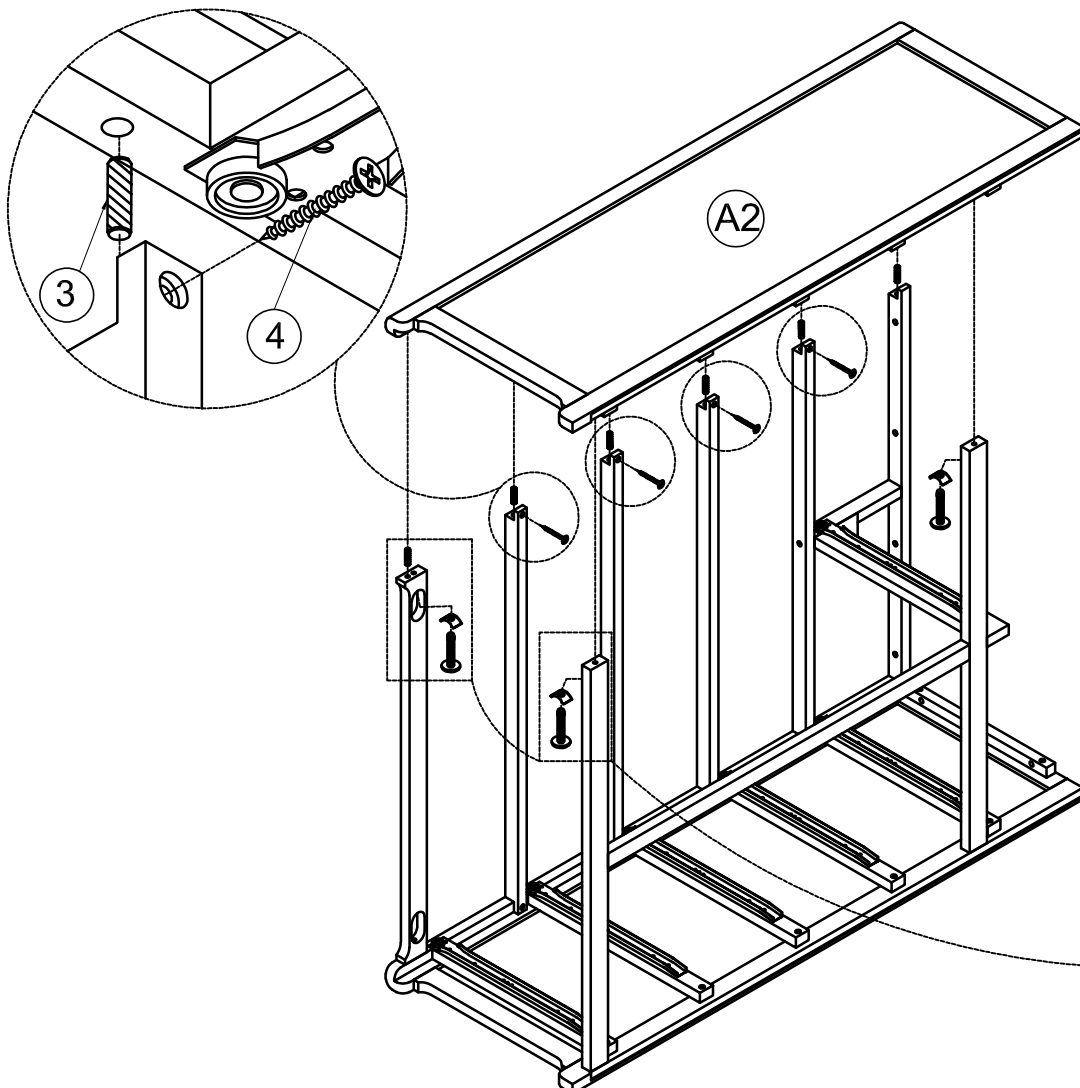

ASSEMBLY INSTRUCTION

SKU CODE: (WF297097)

ASSEMBLY INSTRUCTION

Part List & Hardware List (Box 1-WF297097)

<p>A1</p>  <p>Left frame- 1pc</p>	<p>A2</p>  <p>Right frame- 1pc</p>	<p>A3</p>  <p>Top Panel-1pc</p>
<p>A4</p>  <p>Back panel-2pcs</p>	<p>A5</p>  <p>WoodBar-1pc</p>	<p>A6</p>  <p>WoodBar-3pcs</p>
<p>A7</p>  <p>WoodBar-1pc</p>	<p>A8</p>  <p>WoodBar-1pc</p>	<p>A9</p>  <p>WoodBar-1pc</p>
<p>B1</p>  <p>WoodBar-1pc</p>	<p>B2</p>  <p>WoodBar-1pc</p>	<p>B3</p>  <p>WoodBar-1pc</p>
<p>B4</p>  <p>Drawer front -4pcs</p>	<p>B5</p>  <p>Drawer Left-4pcs</p>	<p>B6</p>  <p>Drawer Right-4pcs</p>
<p>B7</p>  <p>Drawer Rear-4pcs</p>	<p>B8</p>  <p>Drawer Bottom Panels-4pcs</p>	<p>B9</p>  <p>WoodBar-4pcs</p>
<p>C1</p>  <p>Drawer front -2pcs</p>	<p>C2</p>  <p>Drawer Left-2pcs</p>	<p>C3</p>  <p>Drawer Right-2pcs</p>

Part List & Hardware List (Box 1-WF297097)

C4

Drawer Rear-2pcs

C5

Drawer Bottom Panels-2pcs

Hardware List (Box 1-WF297097)

<p>1</p>  <p>Ø1/4" x 35 mm Hex-Head bolts 4pcs</p>	<p>2</p>  <p>Ø1/4" x 45 mm Hex-Head bolts 6pcs</p>	<p>3</p>  <p>Ø8 x 30 mm Wood dowel 16pcs</p>
<p>4</p>  <p>M4 x 20 mm Wood Screws 10pcs</p>	<p>5</p>  <p>4pcs</p>	<p>6</p>  <p>M4 x 30 mm Wood Screws 52pcs</p>
<p>7</p>  <p>M4 x 15 mm Wood Screws 25pcs</p>	<p>8</p>  <p>M4 x 25 mm Wood Screws 10pcs</p>	<p>9</p>  <p>Handle Wood 10pcs</p>
<p>10</p>  <p>Allen Key 1pc</p>	<p>11</p>  <p>6pcs</p>	<p>12</p>  <p>1pc</p>
<p>13</p>  <p>2pcs</p>	<p>14</p>  <p>Screws 1/4" x70 1pc</p>	<p>15</p>  <p>M4 x 35 mm Wood Screws 6pcs</p>

Assembly Tools Required (Not Included)

STEP1: Following below illustration.

15	
2(pcs)	

STEP2: Following below illustration.

11		2	
2(pcs)		2(pcs)	

STEP3: Following below illustration.

4		11		2	
4(pcs)		1(pc)		1(pc)	
		3		14	
		6(pcs)		1(pc)	

STEP4: Following below illustration.

11		2	
3(pcs)		3(pcs)	
3		4	
6(pcs)		4(pcs)	

STEP5: Following below illustration.

1		3	
4(pcs)		4(pcs)	
5		4(pcs)	
15		4(pcs)	

STEP6: Following below illustration.

7	
25(pcs)	