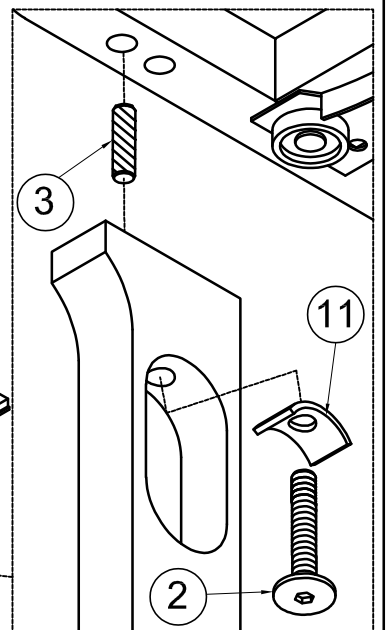

ASSEMBLY INSTRUCTION

SKU CODE: (WF297097)

ASSEMBLY INSTRUCTION

Part List & Hardware List (Box 1-WF297097)

<p>A1</p>  <p>Left frame- 1pc</p>	<p>A2</p>  <p>Right frame- 1pc</p>	<p>A3</p>  <p>Top Panel-1pc</p>
<p>A4</p>  <p>Back panel-2pcs</p>	<p>A5</p>  <p>WoodBar-1pc</p>	<p>A6</p>  <p>WoodBar-3pcs</p>
<p>A7</p>  <p>WoodBar-1pc</p>	<p>A8</p>  <p>WoodBar-1pc</p>	<p>A9</p>  <p>WoodBar-1pc</p>
<p>B1</p>  <p>WoodBar-1pc</p>	<p>B2</p>  <p>WoodBar-1pc</p>	<p>B3</p>  <p>WoodBar-1pc</p>
<p>B4</p>  <p>Drawer front -4pcs</p>	<p>B5</p>  <p>Drawer Left-4pcs</p>	<p>B6</p>  <p>Drawer Right-4pcs</p>
<p>B7</p>  <p>Drawer Rear-4pcs</p>	<p>B8</p>  <p>Drawer Bottom Panels-4pcs</p>	<p>B9</p>  <p>WoodBar-4pcs</p>
<p>C1</p>  <p>Drawer front -2pcs</p>	<p>C2</p>  <p>Drawer Left-2pcs</p>	<p>C3</p>  <p>Drawer Right-2pcs</p>

Part List & Hardware List (Box 1-WF297097)

C4

Drawer Rear-2pcs

C5

Drawer Bottom Panels-2pcs

Hardware List (Box 1-WF297097)

<p>1</p>  <p>Ø1/4" x 35 mm Hex-Head bolts 4pcs</p>	<p>2</p>  <p>Ø1/4" x 45 mm Hex-Head bolts 6pcs</p>	<p>3</p>  <p>Ø8 x 30 mm Wood dowel 16pcs</p>
<p>4</p>  <p>M4 x 20 mm Wood Screws 10pcs</p>	<p>5</p>  <p>4pcs</p>	<p>6</p>  <p>M4 x 30 mm Wood Screws 52pcs</p>
<p>7</p>  <p>M4 x 15 mm Wood Screws 25pcs</p>	<p>8</p>  <p>M4 x 25 mm Wood Screws 10pcs</p>	<p>9</p>  <p>Handle Wood 10pcs</p>
<p>10</p>  <p>Allen Key 1pc</p>	<p>11</p>  <p>6pcs</p>	<p>12</p>  <p>1pc</p>
<p>13</p>  <p>2pcs</p>	<p>14</p>  <p>Screws 1/4" x70 1pc</p>	<p>15</p>  <p>M4 x 35 mm Wood Screws 6pcs</p>

Assembly Tools Required (Not Included)

STEP1: Following below illustration.

15	
2(pcs)	

STEP2: Following below illustration.

11		2	
2(pcs)		2(pcs)	

STEP3: Following below illustration.

4		11		2	
4(pcs)		1(pc)		1(pc)	
		3		14	
		6(pcs)		1(pc)	

STEP4: Following below illustration.

11		2	
3(pcs)		3(pcs)	
3		4	
6(pcs)		4(pcs)	

STEP5: Following below illustration.

1		3	
4(pcs)		4(pcs)	
5		4(pcs)	
15		4(pcs)	

STEP6: Following below illustration.

7	
25(pcs)	