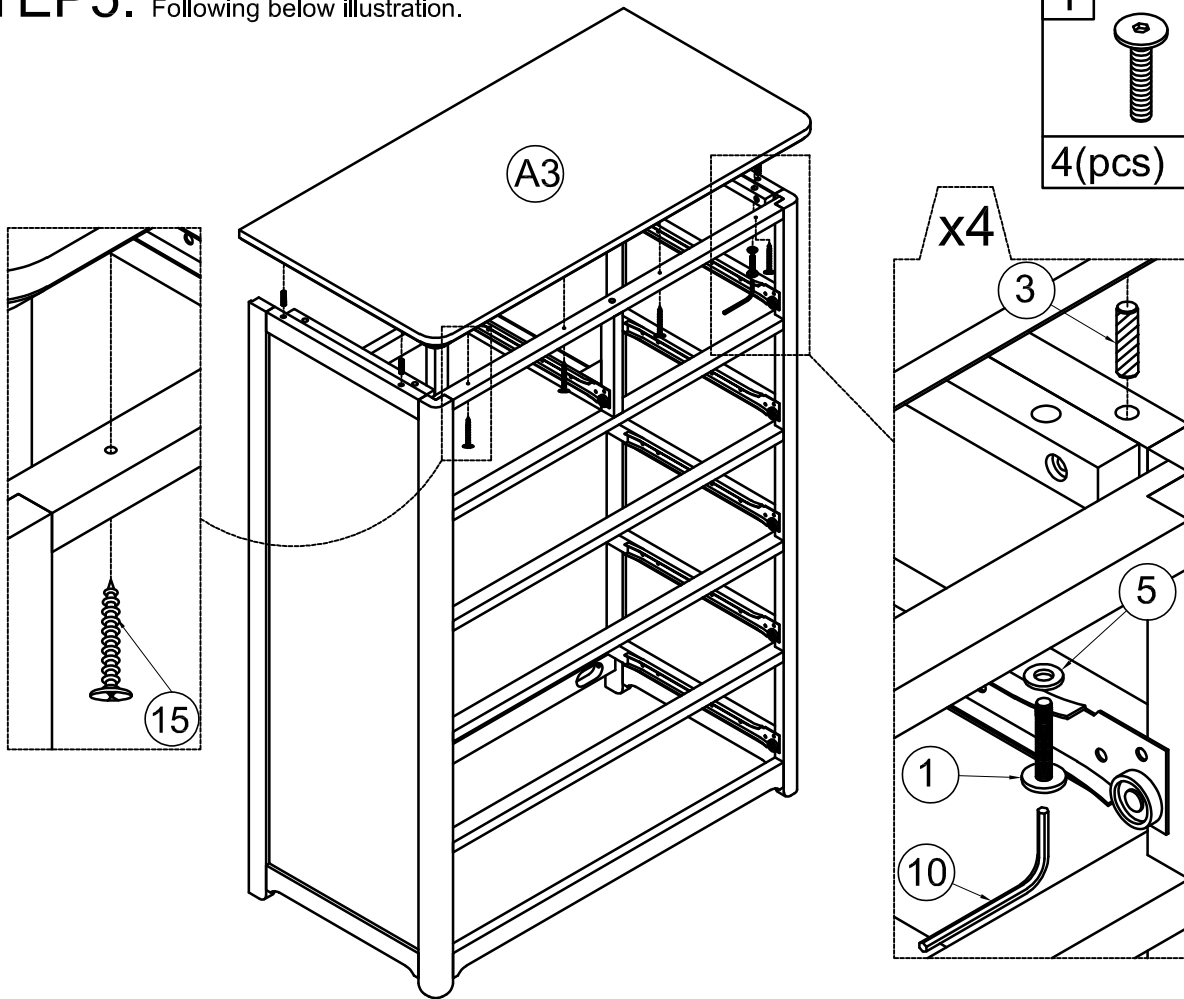

ASSEMBLY INSTRUCTION

SKU CODE: (WF297097)

ASSEMBLY INSTRUCTION

Part List & Hardware List (Box 1-WF297097)

<p>A1</p>  <p>Left frame- 1pc</p>	<p>A2</p>  <p>Right frame- 1pc</p>	<p>A3</p>  <p>Top Panel-1pc</p>
<p>A4</p>  <p>Back panel-2pcs</p>	<p>A5</p>  <p>WoodBar-1pc</p>	<p>A6</p>  <p>WoodBar-3pcs</p>
<p>A7</p>  <p>WoodBar-1pc</p>	<p>A8</p>  <p>WoodBar-1pc</p>	<p>A9</p>  <p>WoodBar-1pc</p>
<p>B1</p>  <p>WoodBar-1pc</p>	<p>B2</p>  <p>WoodBar-1pc</p>	<p>B3</p>  <p>WoodBar-1pc</p>
<p>B4</p>  <p>Drawer front -4pcs</p>	<p>B5</p>  <p>Drawer Left-4pcs</p>	<p>B6</p>  <p>Drawer Right-4pcs</p>
<p>B7</p>  <p>Drawer Rear-4pcs</p>	<p>B8</p>  <p>Drawer Bottom Panels-4pcs</p>	<p>B9</p>  <p>WoodBar-4pcs</p>
<p>C1</p>  <p>Drawer front -2pcs</p>	<p>C2</p>  <p>Drawer Left-2pcs</p>	<p>C3</p>  <p>Drawer Right-2pcs</p>

Part List & Hardware List (Box 1-WF297097)

C4

Drawer Rear-2pcs

C5

Drawer Bottom Panels-2pcs

Hardware List (Box 1-WF297097)

<p>1</p>  <p>Ø1/4" x 35 mm Hex-Head bolts 4pcs</p>	<p>2</p>  <p>Ø1/4" x 45 mm Hex-Head bolts 6pcs</p>	<p>3</p>  <p>Ø8 x 30 mm Wood dowel 16pcs</p>
<p>4</p>  <p>M4 x 20 mm Wood Screws 10pcs</p>	<p>5</p>  <p>4pcs</p>	<p>6</p>  <p>M4 x 30 mm Wood Screws 52pcs</p>
<p>7</p>  <p>M4 x 15 mm Wood Screws 25pcs</p>	<p>8</p>  <p>M4 x 25 mm Wood Screws 10pcs</p>	<p>9</p>  <p>Handle Wood 10pcs</p>
<p>10</p>  <p>Allen Key 1pc</p>	<p>11</p>  <p>6pcs</p>	<p>12</p>  <p>1pc</p>
<p>13</p>  <p>2pcs</p>	<p>14</p>  <p>Screws 1/4" x70 1pc</p>	<p>15</p>  <p>M4 x 35 mm Wood Screws 6pcs</p>

Assembly Tools Required (Not Included)

STEP1: Following below illustration.

15	
2(pcs)	

STEP2: Following below illustration.

11		2	
2(pcs)		2(pcs)	

STEP3: Following below illustration.

4		11		2	
4(pcs)		1(pc)		1(pc)	
		3		14	
		6(pcs)		1(pc)	

STEP4: Following below illustration.

11		2	
3(pcs)		3(pcs)	
3		4	
6(pcs)		4(pcs)	

STEP5: Following below illustration.

1		3	
4(pcs)		4(pcs)	
5		4(pcs)	
15		4(pcs)	

STEP6: Following below illustration.

7	
25(pcs)	