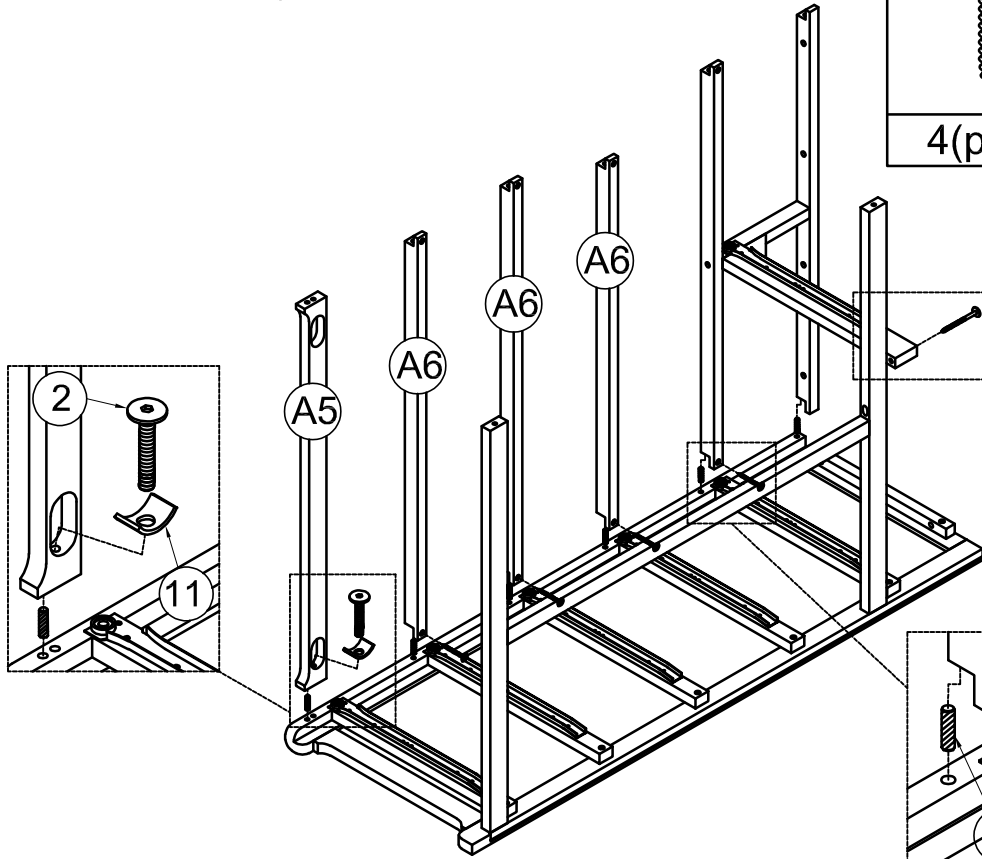

ASSEMBLY INSTRUCTION

SKU CODE: (WF297097)

ASSEMBLY INSTRUCTION

Part List & Hardware List (Box 1-WF297097)

<p>A1</p>  <p>Left frame- 1pc</p>	<p>A2</p>  <p>Right frame- 1pc</p>	<p>A3</p>  <p>Top Panel-1pc</p>
<p>A4</p>  <p>Back panel-2pcs</p>	<p>A5</p>  <p>WoodBar-1pc</p>	<p>A6</p>  <p>WoodBar-3pcs</p>
<p>A7</p>  <p>WoodBar-1pc</p>	<p>A8</p>  <p>WoodBar-1pc</p>	<p>A9</p>  <p>WoodBar-1pc</p>
<p>B1</p>  <p>WoodBar-1pc</p>	<p>B2</p>  <p>WoodBar-1pc</p>	<p>B3</p>  <p>WoodBar-1pc</p>
<p>B4</p>  <p>Drawer front -4pcs</p>	<p>B5</p>  <p>Drawer Left-4pcs</p>	<p>B6</p>  <p>Drawer Right-4pcs</p>
<p>B7</p>  <p>Drawer Rear-4pcs</p>	<p>B8</p>  <p>Drawer Bottom Panels-4pcs</p>	<p>B9</p>  <p>WoodBar-4pcs</p>
<p>C1</p>  <p>Drawer front -2pcs</p>	<p>C2</p>  <p>Drawer Left-2pcs</p>	<p>C3</p>  <p>Drawer Right-2pcs</p>

Part List & Hardware List (Box 1-WF297097)

C4

Drawer Rear-2pcs

C5

Drawer Bottom Panels-2pcs

Hardware List (Box 1-WF297097)

<p>1</p>  <p>Ø1/4" x 35 mm Hex-Head bolts 4pcs</p>	<p>2</p>  <p>Ø1/4" x 45 mm Hex-Head bolts 6pcs</p>	<p>3</p>  <p>Ø8 x 30 mm Wood dowel 16pcs</p>
<p>4</p>  <p>M4 x 20 mm Wood Screws 10pcs</p>	<p>5</p>  <p>4pcs</p>	<p>6</p>  <p>M4 x 30 mm Wood Screws 52pcs</p>
<p>7</p>  <p>M4 x 15 mm Wood Screws 25pcs</p>	<p>8</p>  <p>M4 x 25 mm Wood Screws 10pcs</p>	<p>9</p>  <p>Handle Wood 10pcs</p>
<p>10</p>  <p>Allen Key 1pc</p>	<p>11</p>  <p>6pcs</p>	<p>12</p>  <p>1pc</p>
<p>13</p>  <p>2pcs</p>	<p>14</p>  <p>Screws 1/4" x70 1pc</p>	<p>15</p>  <p>M4 x 35 mm Wood Screws 6pcs</p>

Assembly Tools Required (Not Included)

STEP1: Following below illustration.

15	
2(pcs)	

STEP2: Following below illustration.

11		2	
2(pcs)		2(pcs)	

STEP3: Following below illustration.

4		11		2	
4(pcs)		1(pc)		1(pc)	
		3		14	
		6(pcs)		1(pc)	

STEP4: Following below illustration.

11		2	
3(pcs)		3(pcs)	
3		4	
6(pcs)		4(pcs)	

STEP5: Following below illustration.

1		3	
4(pcs)		4(pcs)	
5		4(pcs)	
15		4(pcs)	

STEP6: Following below illustration.

7	
25(pcs)	