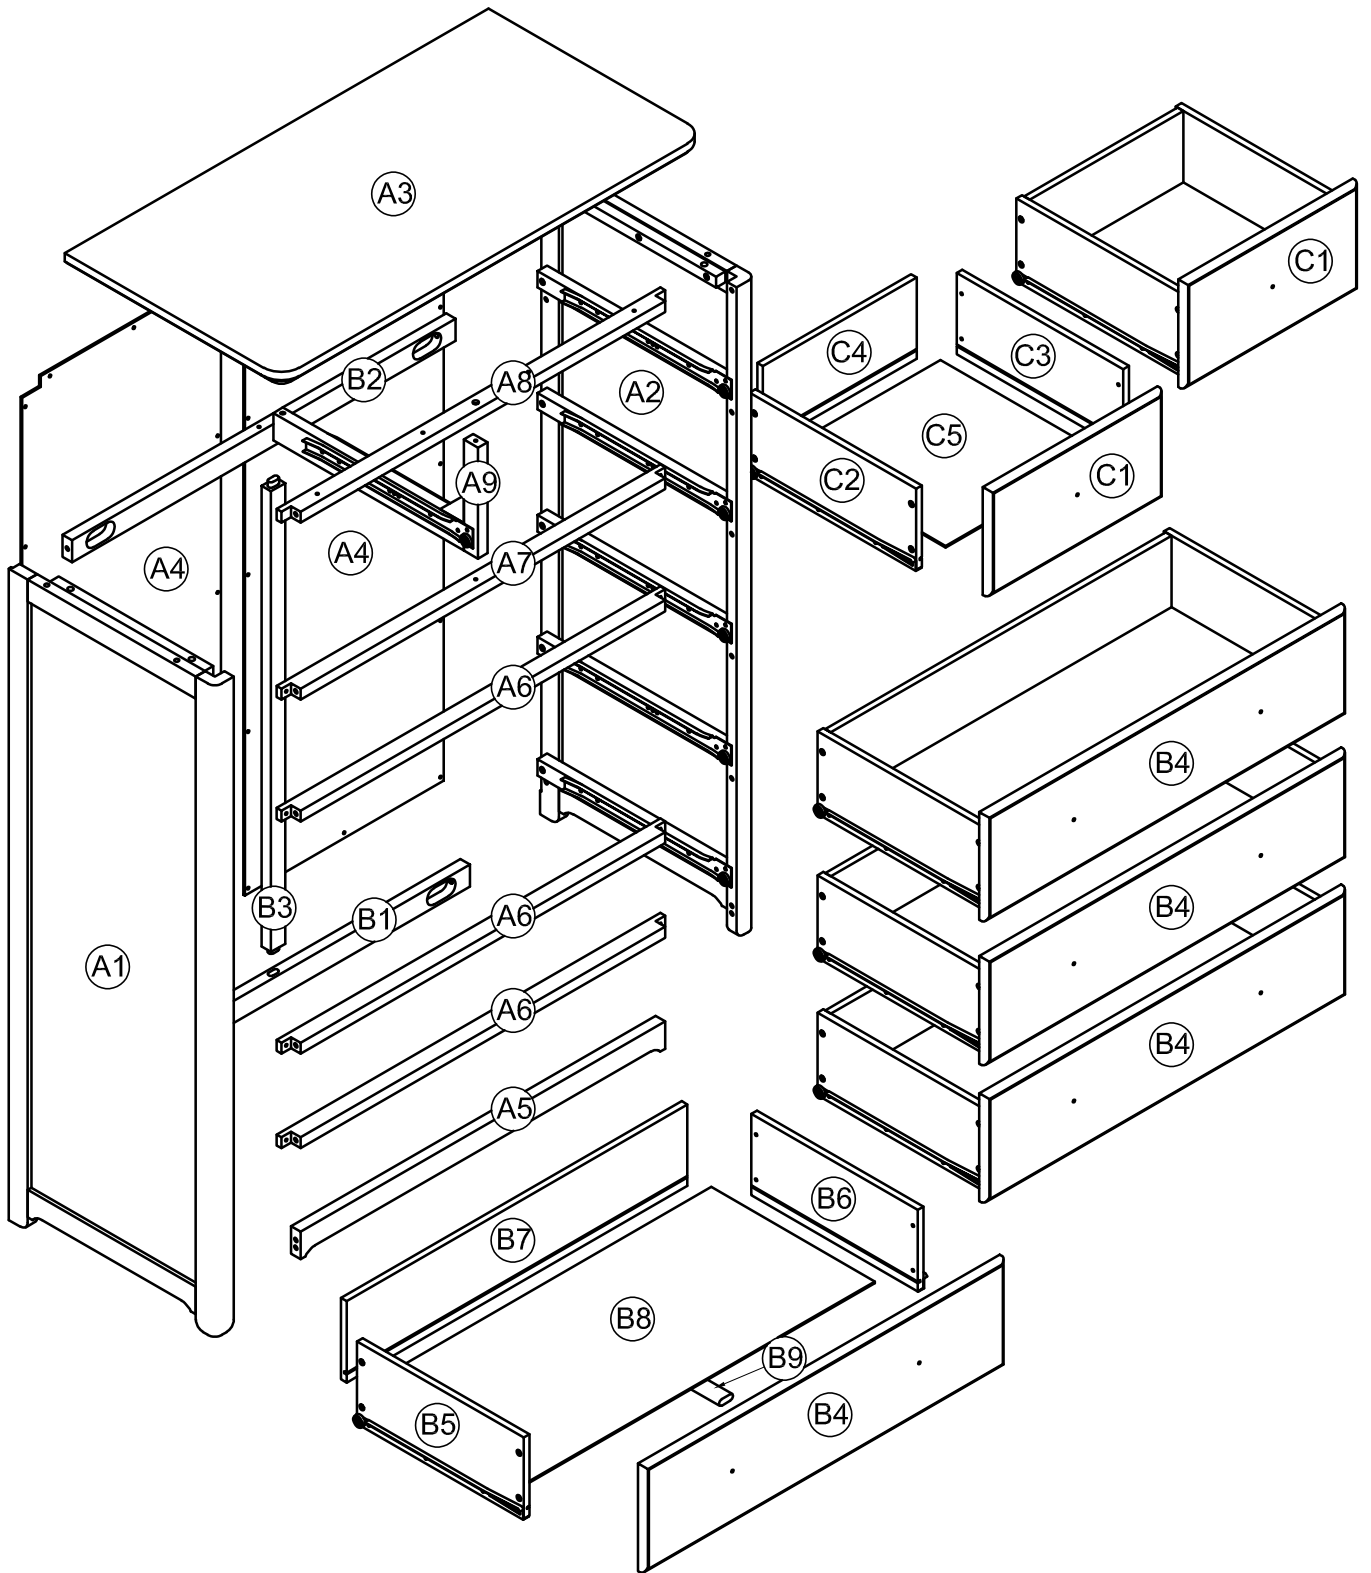

ASSEMBLY INSTRUCTION

SKU CODE: (WF297097)

ASSEMBLY INSTRUCTION

Part List & Hardware List (Box 1-WF297097)

<p>A1</p>  <p>Left frame- 1pc</p>	<p>A2</p>  <p>Right frame- 1pc</p>	<p>A3</p>  <p>Top Panel-1pc</p>
<p>A4</p>  <p>Back panel-2pcs</p>	<p>A5</p>  <p>WoodBar-1pc</p>	<p>A6</p>  <p>WoodBar-3pcs</p>
<p>A7</p>  <p>WoodBar-1pc</p>	<p>A8</p>  <p>WoodBar-1pc</p>	<p>A9</p>  <p>WoodBar-1pc</p>
<p>B1</p>  <p>WoodBar-1pc</p>	<p>B2</p>  <p>WoodBar-1pc</p>	<p>B3</p>  <p>WoodBar-1pc</p>
<p>B4</p>  <p>Drawer front -4pcs</p>	<p>B5</p>  <p>Drawer Left-4pcs</p>	<p>B6</p>  <p>Drawer Right-4pcs</p>
<p>B7</p>  <p>Drawer Rear-4pcs</p>	<p>B8</p>  <p>Drawer Bottom Panels-4pcs</p>	<p>B9</p>  <p>WoodBar-4pcs</p>
<p>C1</p>  <p>Drawer front -2pcs</p>	<p>C2</p>  <p>Drawer Left-2pcs</p>	<p>C3</p>  <p>Drawer Right-2pcs</p>

Part List & Hardware List (Box 1-WF297097)

C4

Drawer Rear-2pcs

C5

Drawer Bottom Panels-2pcs

Hardware List (Box 1-WF297097)

<p>1</p>  <p>Ø1/4" x 35 mm Hex-Head bolts 4pcs</p>	<p>2</p>  <p>Ø1/4" x 45 mm Hex-Head bolts 6pcs</p>	<p>3</p>  <p>Ø8 x 30 mm Wood dowel 16pcs</p>
<p>4</p>  <p>M4 x 20 mm Wood Screws 10pcs</p>	<p>5</p>  <p>4pcs</p>	<p>6</p>  <p>M4 x 30 mm Wood Screws 52pcs</p>
<p>7</p>  <p>M4 x 15 mm Wood Screws 25pcs</p>	<p>8</p>  <p>M4 x 25 mm Wood Screws 10pcs</p>	<p>9</p>  <p>Handle Wood 10pcs</p>
<p>10</p>  <p>Allen Key 1pc</p>	<p>11</p>  <p>6pcs</p>	<p>12</p>  <p>1pc</p>
<p>13</p>  <p>2pcs</p>	<p>14</p>  <p>Screws 1/4" x70 1pc</p>	<p>15</p>  <p>M4 x 35 mm Wood Screws 6pcs</p>

STEP4: Following below illustration.

11		2	
3(pcs)		3(pcs)	
3		4	
6(pcs)		4(pcs)	

STEP5: Following below illustration.

1		3	
4(pcs)		4(pcs)	
5		4(pcs)	
15		4(pcs)	

STEP6: Following below illustration.

7	
25(pcs)	

<p>9</p>  <p>8(pcs)</p>	<p>8</p>  <p>8(pcs)</p>
<p>6</p>  <p>16(pcs)</p>	

STEP10 x 4: Following below illustration.

6	
20(pcs)	

STEP11: Following below illustration.

STEP12: Following below illustration.

- 4 
- 1(pc)
- 12 
- 1(pc)
- 13 
- 2(pcs)