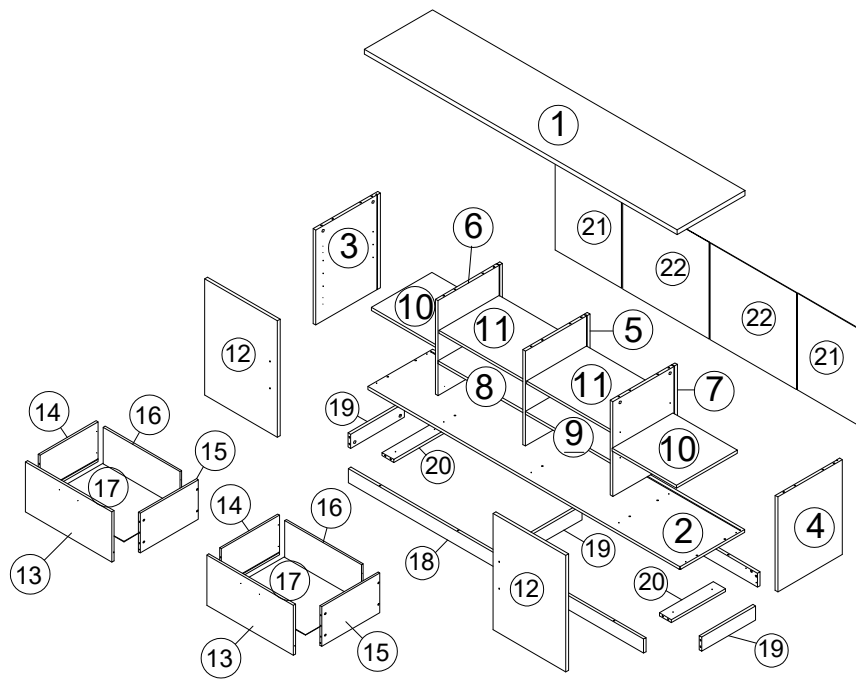

OPERATION MANUAL

TV CABINET
Model : 97030

ASSEMBLY INSTRUCTIONS

MODEL :97030 (TV CABINET)

REV : 1

CAUTION :

- BEFORE ASSEMBLING, READ ALL THE INSTRUCTION.
- ENSURE ALL COMPONENTS ARE PLACE ONTO CARDBOARD AS PROTECTION.
- CLEAN SURFACE WITH A DRY OR DAMP SOFT CLOTH.
- DO NOT USE ABRASIVE CLEANERS, DETERGENT OR CHEMICAL.

TOOLS REQUIRED :

2 PERSON RECOMENDED

PART LIST

<p>① x 1</p>	<p>② x 1</p>	<p>③ x 1</p>	<p>④ x 1</p>
<p>⑤ x 1</p>	<p>⑥ x 1</p>	<p>⑦ x 1</p>	<p>⑧ x 1</p>
<p>⑨ x 1</p>	<p>⑩ x 2</p>	<p>⑪ x 2</p>	<p>⑫ x 2</p>
<p>⑬ x 2</p>	<p>⑭ x 2</p>	<p>⑮ x 2</p>	<p>⑯ x 2</p>
<p>⑰ x 2</p>	<p>⑱ x 2</p>	<p>⑲ x 3</p>	<p>⑳ x 2</p>
<p>㉑ x 2</p>	<p>㉒ x 2</p>		

HARDWARE :

<p>Ⓐ x 4</p> 	<p>Ⓑ x 8</p>  <p>TRUSS HEAD M 4X25MM</p>	<p>Ⓒ x 2SET</p>  <p>C1 C2</p>	<p>Ⓓ x 40</p> 
<p>Ⓔ x 40</p> 	<p>Ⓕ x 42</p> <p>8 X 30MM</p> 	<p>Ⓖ x 4</p> <p>6 X 30MM</p> 	<p>Ⓗ x 40</p>  <p>CB SCREW M3.5X12MM</p>
<p>Ⓘ x 4</p>  <p>CB SCREW M4 X 25MM</p>	<p>Ⓙ x 18</p>  <p>CB SCREW M4 X 32MM</p>	<p>Ⓚ x 16</p> 	<p>Ⓛ x 4</p> 
<p>Ⓜ x 8</p> 	<p>Ⓝ x 8</p>  <p>CB SCREW M3 X 16MM</p>		

STEP 1

STEP 2

1		x 1
2		x 1
5		x 1
6		x 1
7		x 1
13		x 2
18		x 2
E		x 40

STEP 3

18		x 2
19		x 3
20		x 2
D		x 10
F		x 10

CAUTION

STEP 5

5		x 1	9		x 1
6		x 1	D		x 8
7		x 1	F		x 8
8		x 1			