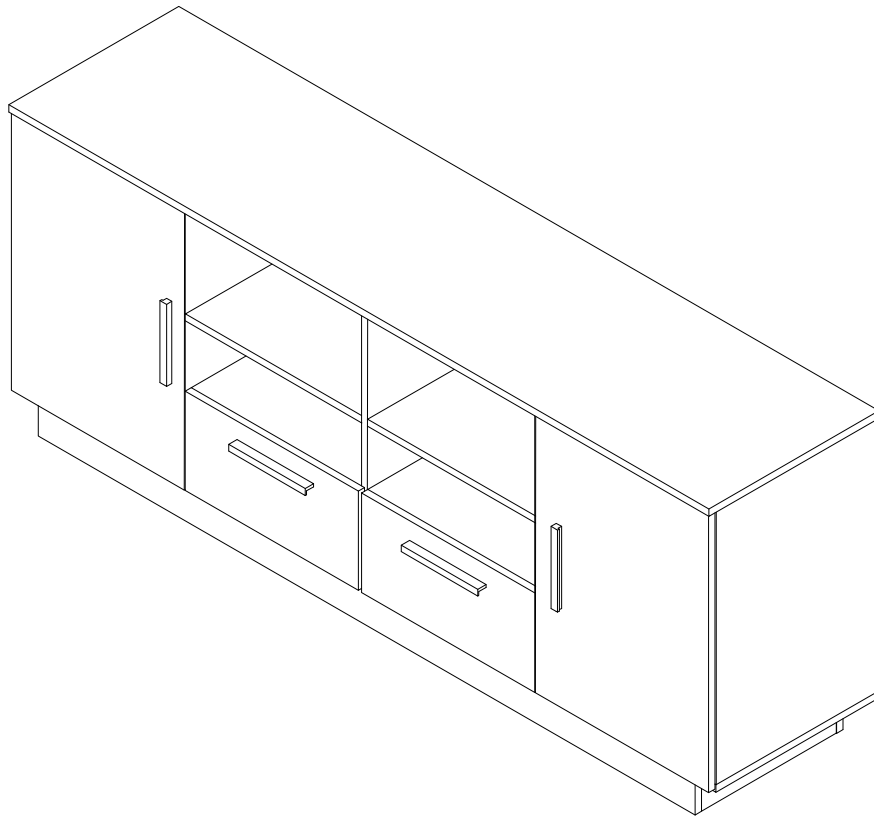

OPERATION MANUAL

TV CABINET
Model : 97030

ASSEMBLY INSTRUCTIONS

MODEL :97030 (TV CABINET)

REV : 1

CAUTION :

- BEFORE ASSEMBLING, READ ALL THE INSTRUCTION.
- ENSURE ALL COMPONENTS ARE PLACE ONTO CARDBOARD AS PROTECTION.
- CLEAN SURFACE WITH A DRY OR DAMP SOFT CLOTH.
- DO NOT USE ABRASIVE CLEANERS, DETERGENT OR CHEMICAL.

TOOLS REQUIRED :

2 PERSON RECOMENDED

PART LIST

<p>① x 1</p>	<p>② x 1</p>	<p>③ x 1</p>	<p>④ x 1</p>
<p>⑤ x 1</p>	<p>⑥ x 1</p>	<p>⑦ x 1</p>	<p>⑧ x 1</p>
<p>⑨ x 1</p>	<p>⑩ x 2</p>	<p>⑪ x 2</p>	<p>⑫ x 2</p>
<p>⑬ x 2</p>	<p>⑭ x 2</p>	<p>⑮ x 2</p>	<p>⑯ x 2</p>
<p>⑰ x 2</p>	<p>⑱ x 2</p>	<p>⑲ x 3</p>	<p>⑳ x 2</p>
<p>㉑ x 2</p>	<p>㉒ x 2</p>		