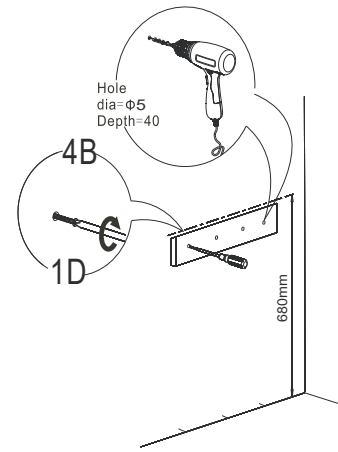

Installation Guide

Tools required for installation

CABINET

1

4

6

2

5

3

1

3