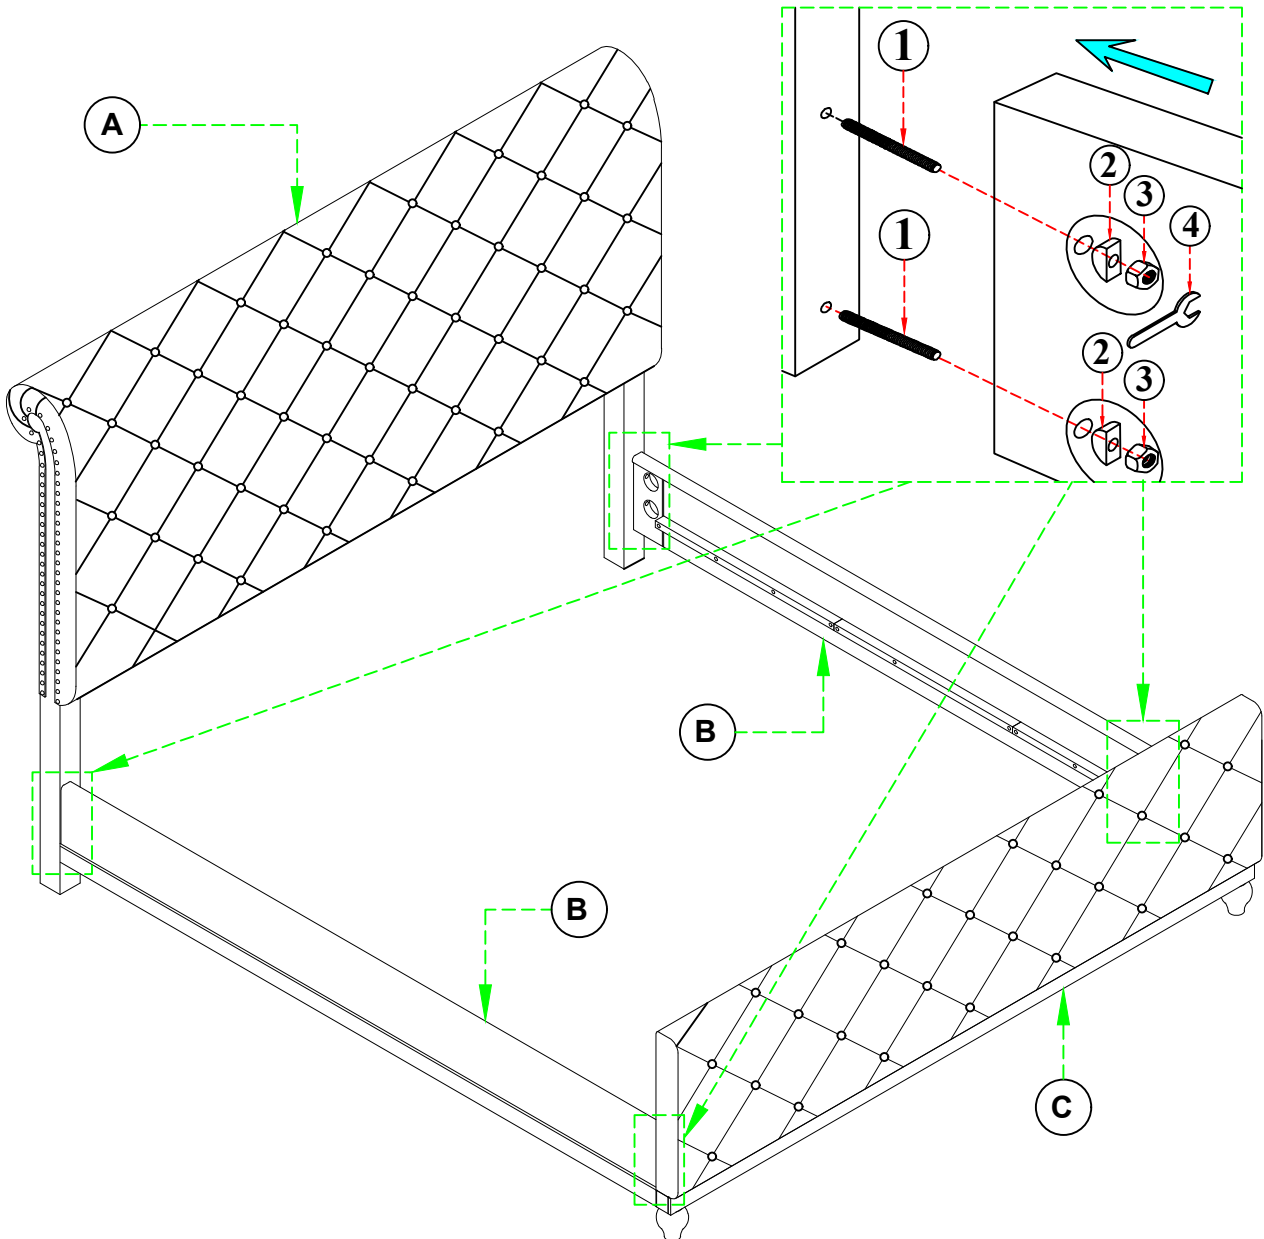

How to assemble:

STEP 1