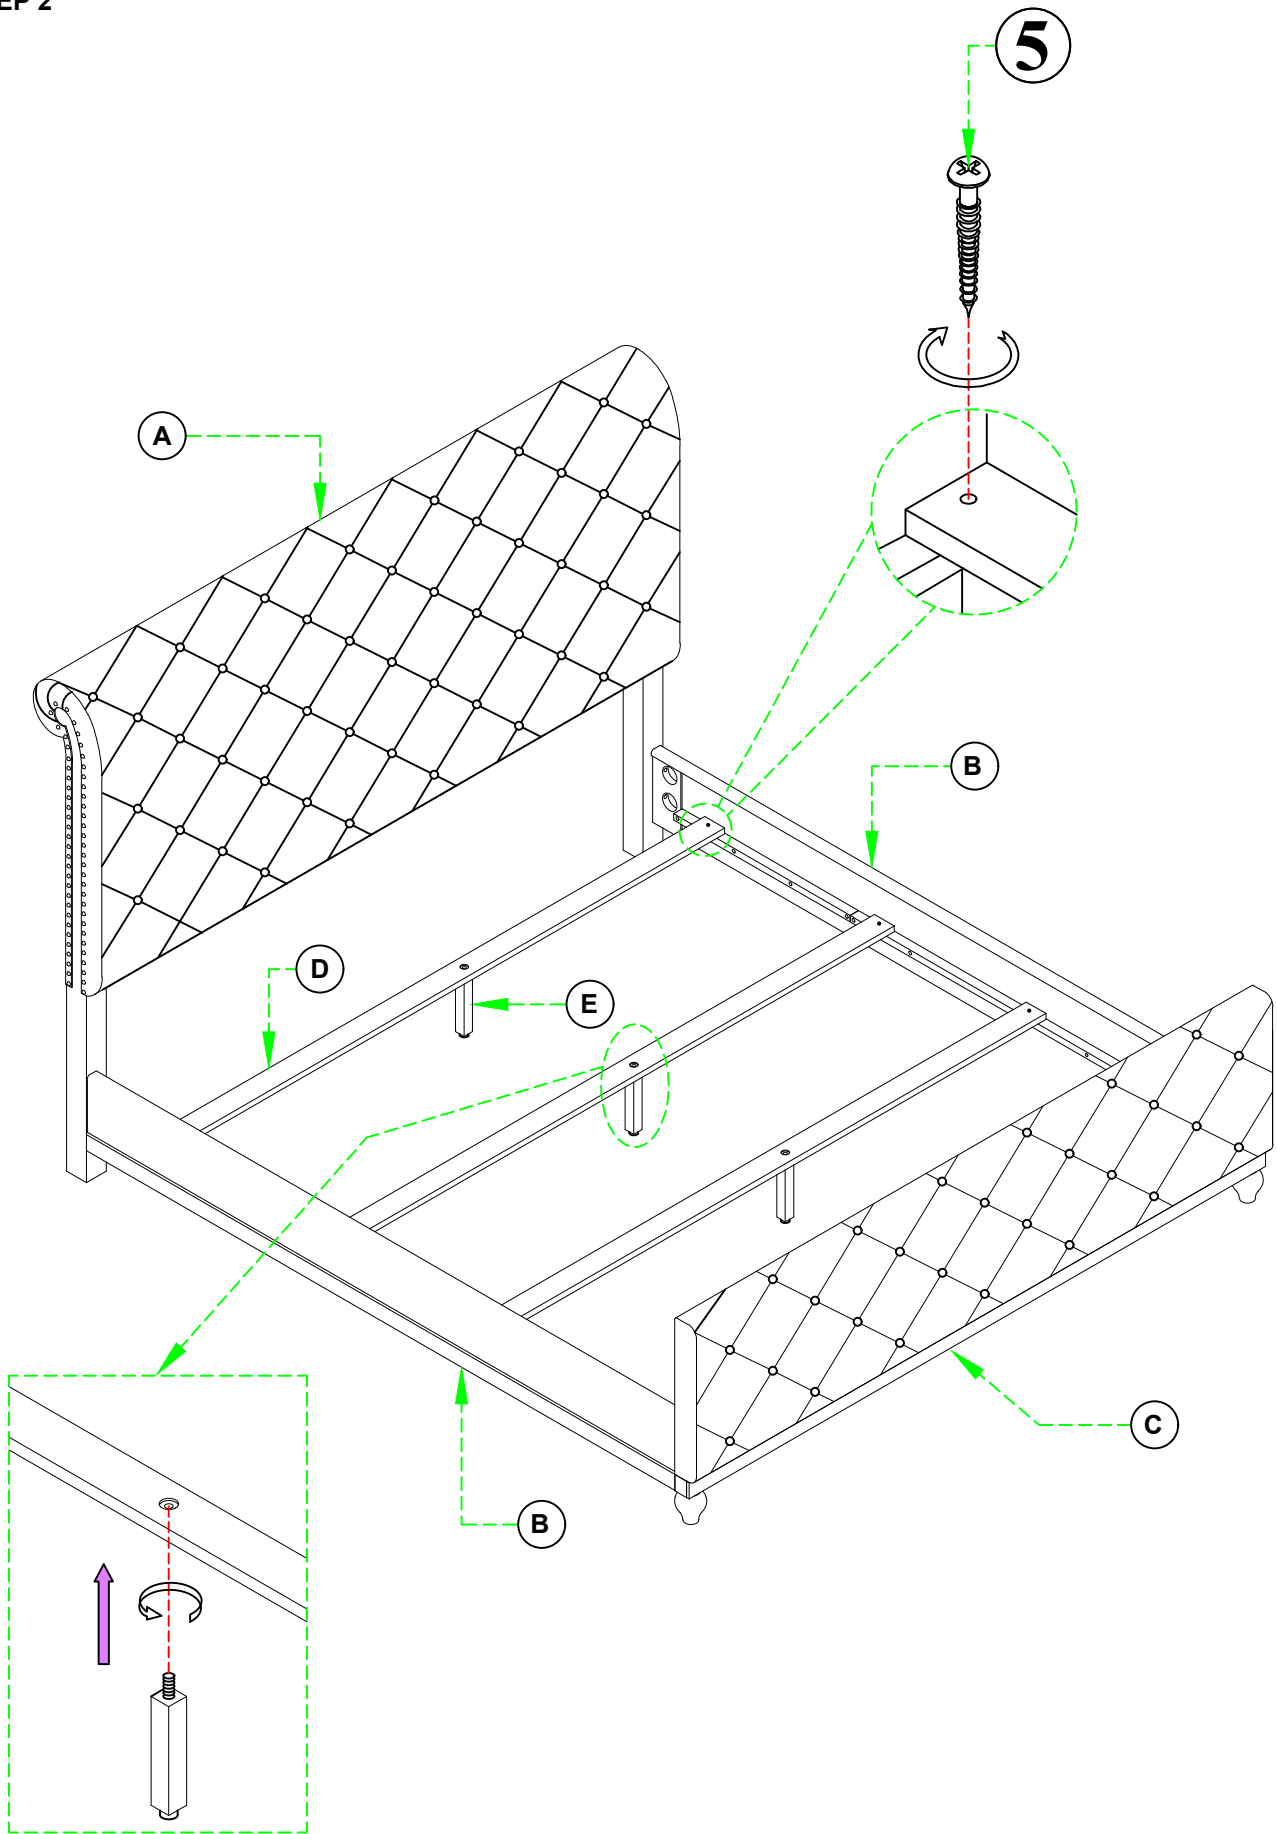

## HARDWARE REQUIRED

①		BOLT	Ø5/16*90mm	8	PCS
②		FLAT WASHER	Ø5/16*15*30mm	8	PCS
③		HEX NUT	Ø5/16*12mm	8	PCS
④		SPANNER WRENCH	M12	1	PC
⑤		SCREW	4*35mm	6	PCS

## STEP 1

STEP 2