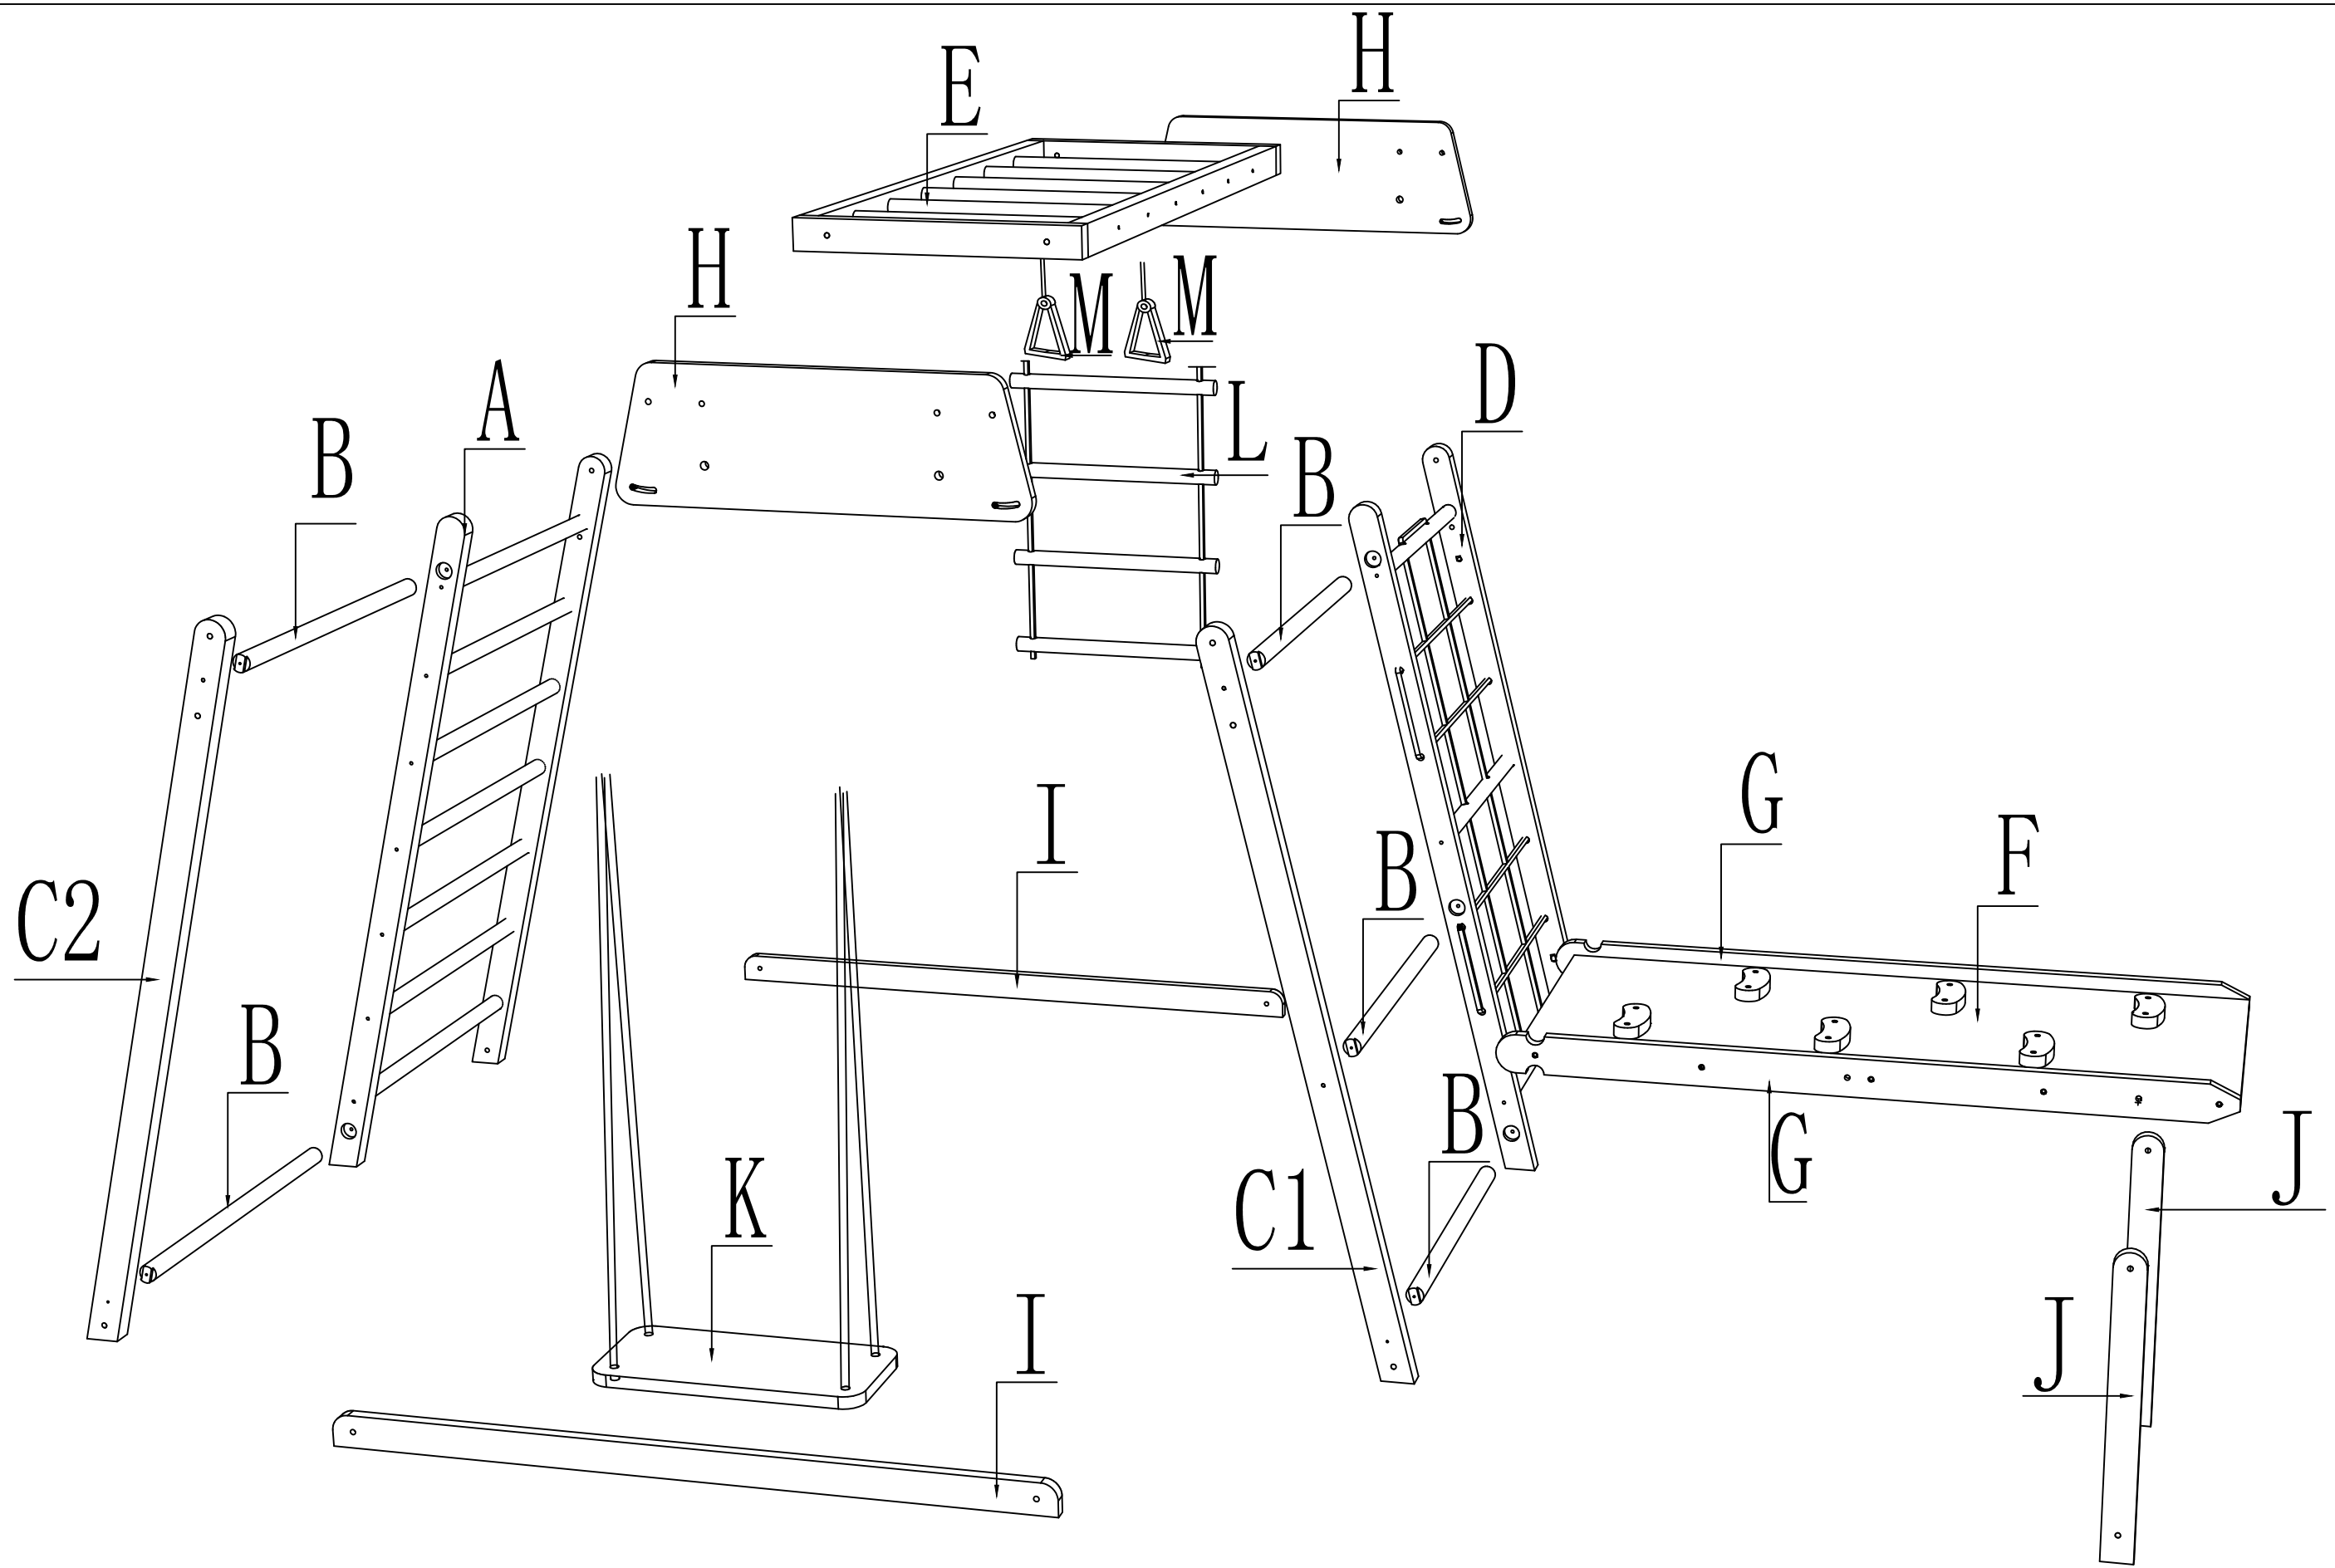

Wooden Climbing Playset

USER MANUAL

READ AND SAVE THIS INSTRUCTION FOR FUTURE USE

SAFETY & CARE

- ADULT assembly required!
- Never place product on an elevated surface.
- Children must not use this product until assembly is completed.
- Always place product on a flat, level surface. NEVER place near stairs.
- This product should only be used under adult supervision.
- This product is intended for indoor, domestic use only. It is not suitable for commercial or medical use.
- DISPOSAL OF PACKAGING: Make sure to throw away all packaging materials. They are not to be used as toys.
- NEVER use this product if there are any loose or missing fasteners, loose joints or broken parts. Check after assembly.
- Adults should check all screws weekly or if the product gets loose and or wobbly, then tighten. If product continues to be not sturdy, then stop and do not use.
- Cleaning - using a damp cloth, use mild liquid dish soap to wipe clean product. You may want to clean the under side first to make sure you are not damaging the finish.

A		1PCS	I		2PCS
B		5PCS	J		2PCS
C1		1PCS	K		1PCS
C2		1PCS	L		1PCS
D		1PCS	M		2PCS
E		1PCS	a	M6*40 	4PCS
F		1PCS			2PCS
G		2PCS	b	M5*35 	20PCS
H		2PCS			1PCS
			c	M6*40 	12PCS
			d	M6*30 	4PCS

F*1 G*2 B*10