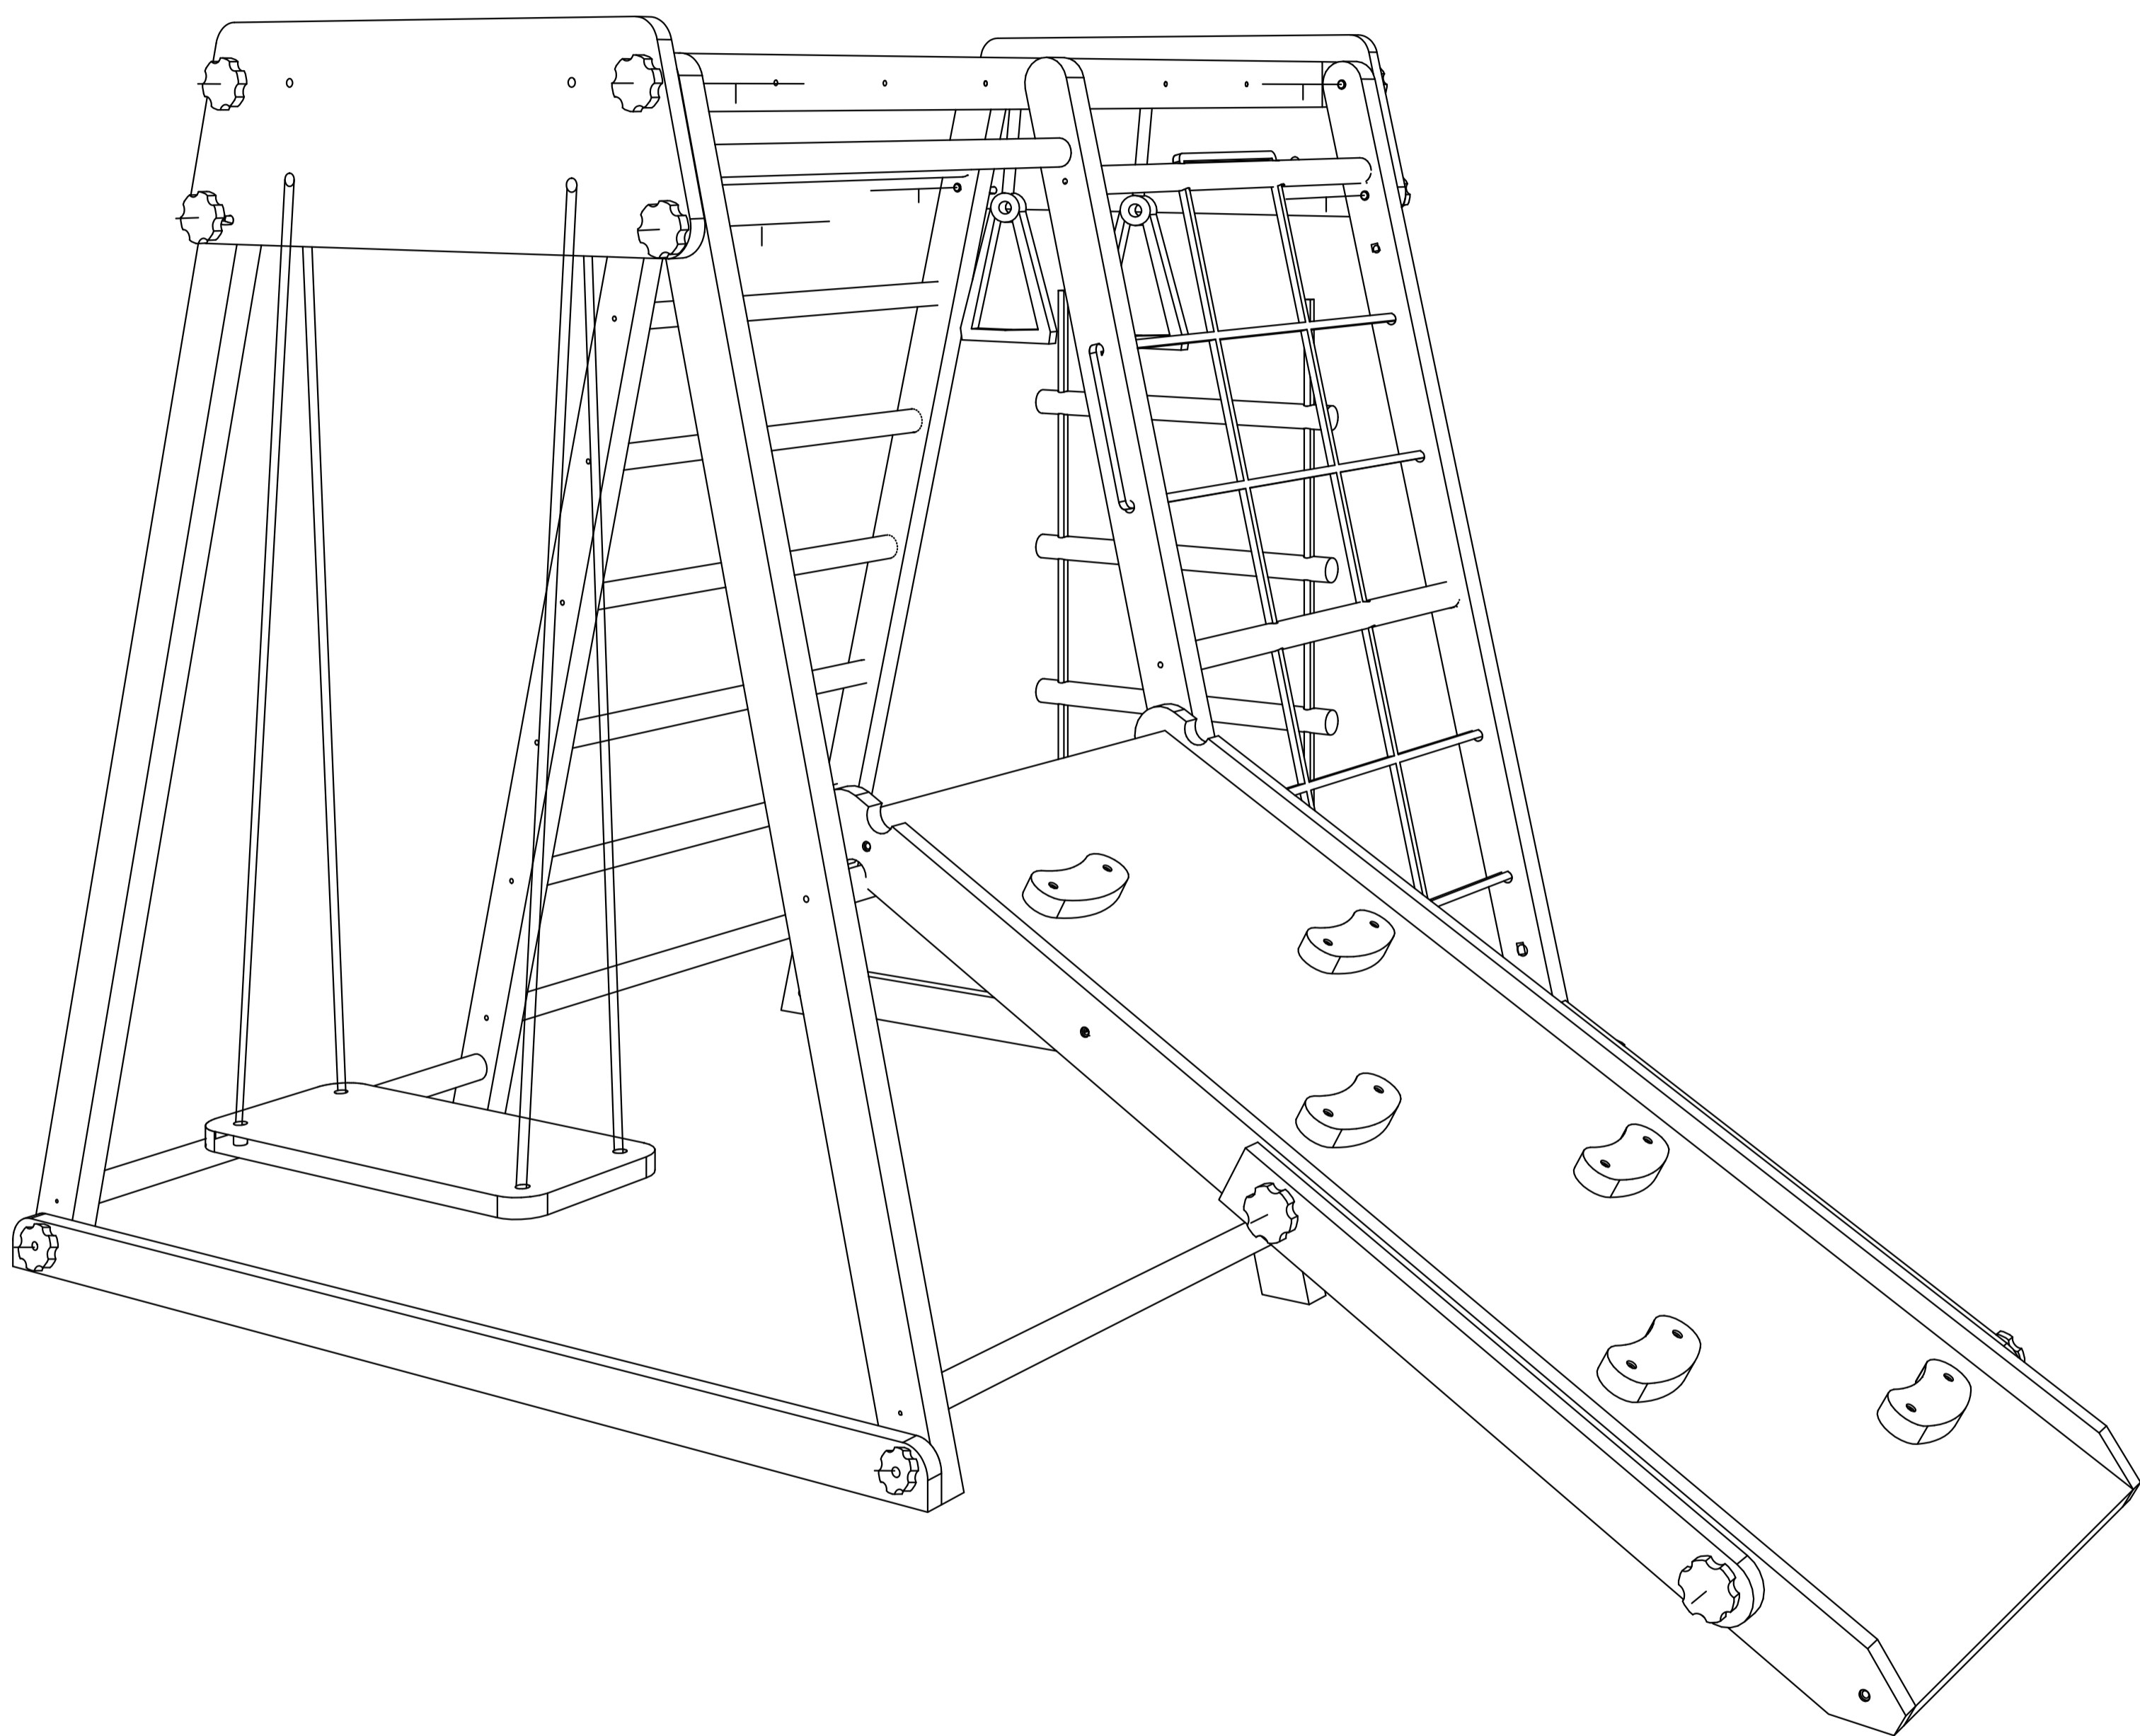

Wooden Climbing Playset

USER MANUAL

READ AND SAVE THIS INSTRUCTION FOR FUTURE USE

SAFETY & CARE

- ADULT assembly required!
- Never place product on an elevated surface.
- Children must not use this product until assembly is completed.
- Always place product on a flat, level surface. NEVER place near stairs.
- This product should only be used under adult supervision.
- This product is intended for indoor, domestic use only. It is not suitable for commercial or medical use.
- DISPOSAL OF PACKAGING: Make sure to throw away all packaging materials. They are not to be used as toys.
- NEVER use this product if there are any loose or missing fasteners, loose joints or broken parts. Check after assembly.
- Adults should check all screws weekly or if the product gets loose and or wobbly, then tighten. If product continues to be not sturdy, then stop and do not use.
- Cleaning - using a damp cloth, use mild liquid dish soap to wipe clean product. You may want to clean the under side first to make sure you are not damaging the finish.