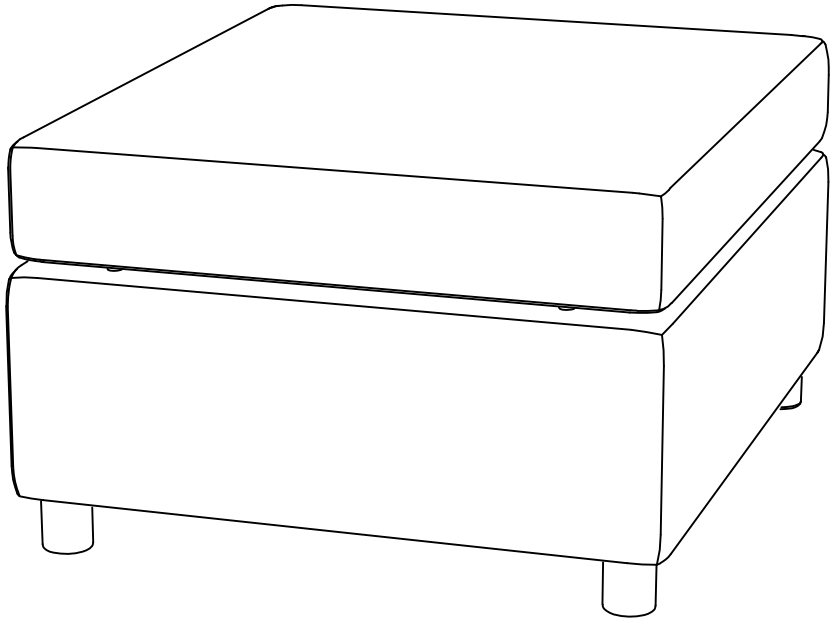

ASSEMBLY INSTRUCTION

Sofa

USSL-2621

Component List

LABEL		DESCRIPTION	QTY
A		Seat frame	1
B		Seat cushion	1
C		Leg	4

Hardware List

LABEL		DESCRIPTION	QTY
H1		Plastic Washer	4
H2		Metal connect	2

2