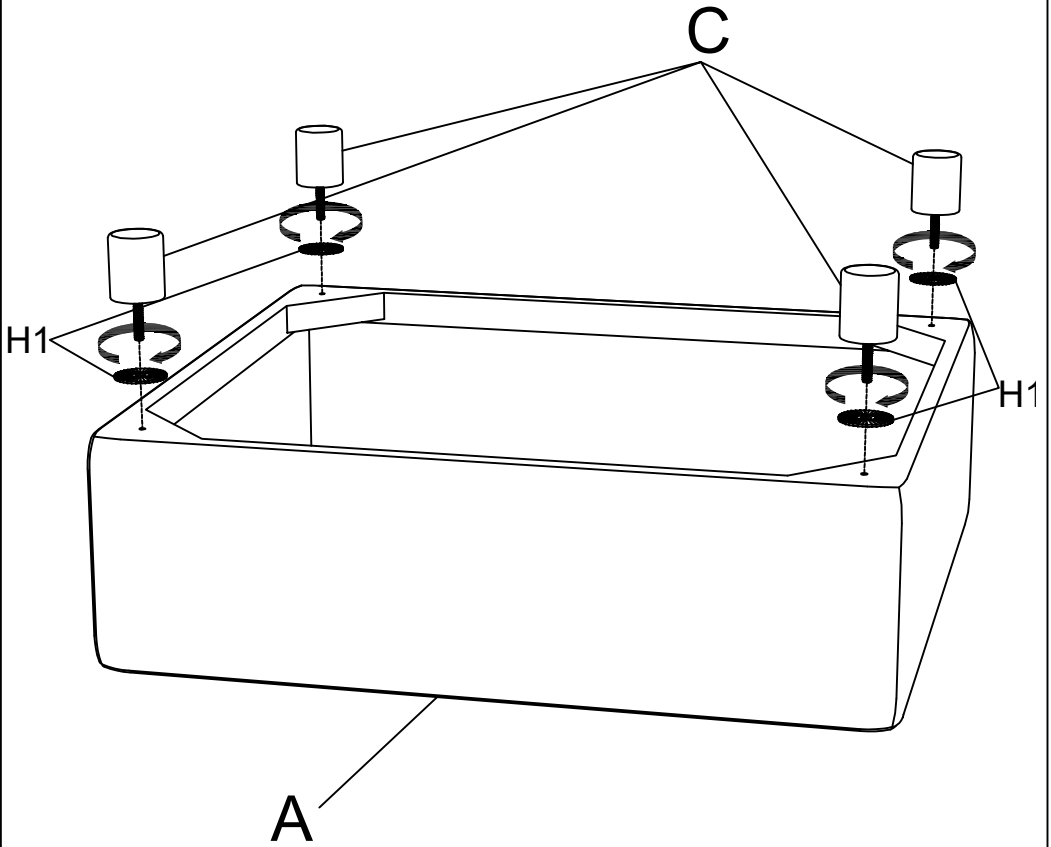

ASSEMBLY INSTRUCTION

Sofa

USSL-2621

Component List

LABEL		DESCRIPTION	QTY
A		Seat frame	1
B		Seat cushion	1
C		Leg	4

Hardware List

LABEL		DESCRIPTION	QTY
H1		Plastic Washer	4
H2		Metal connect	2

2