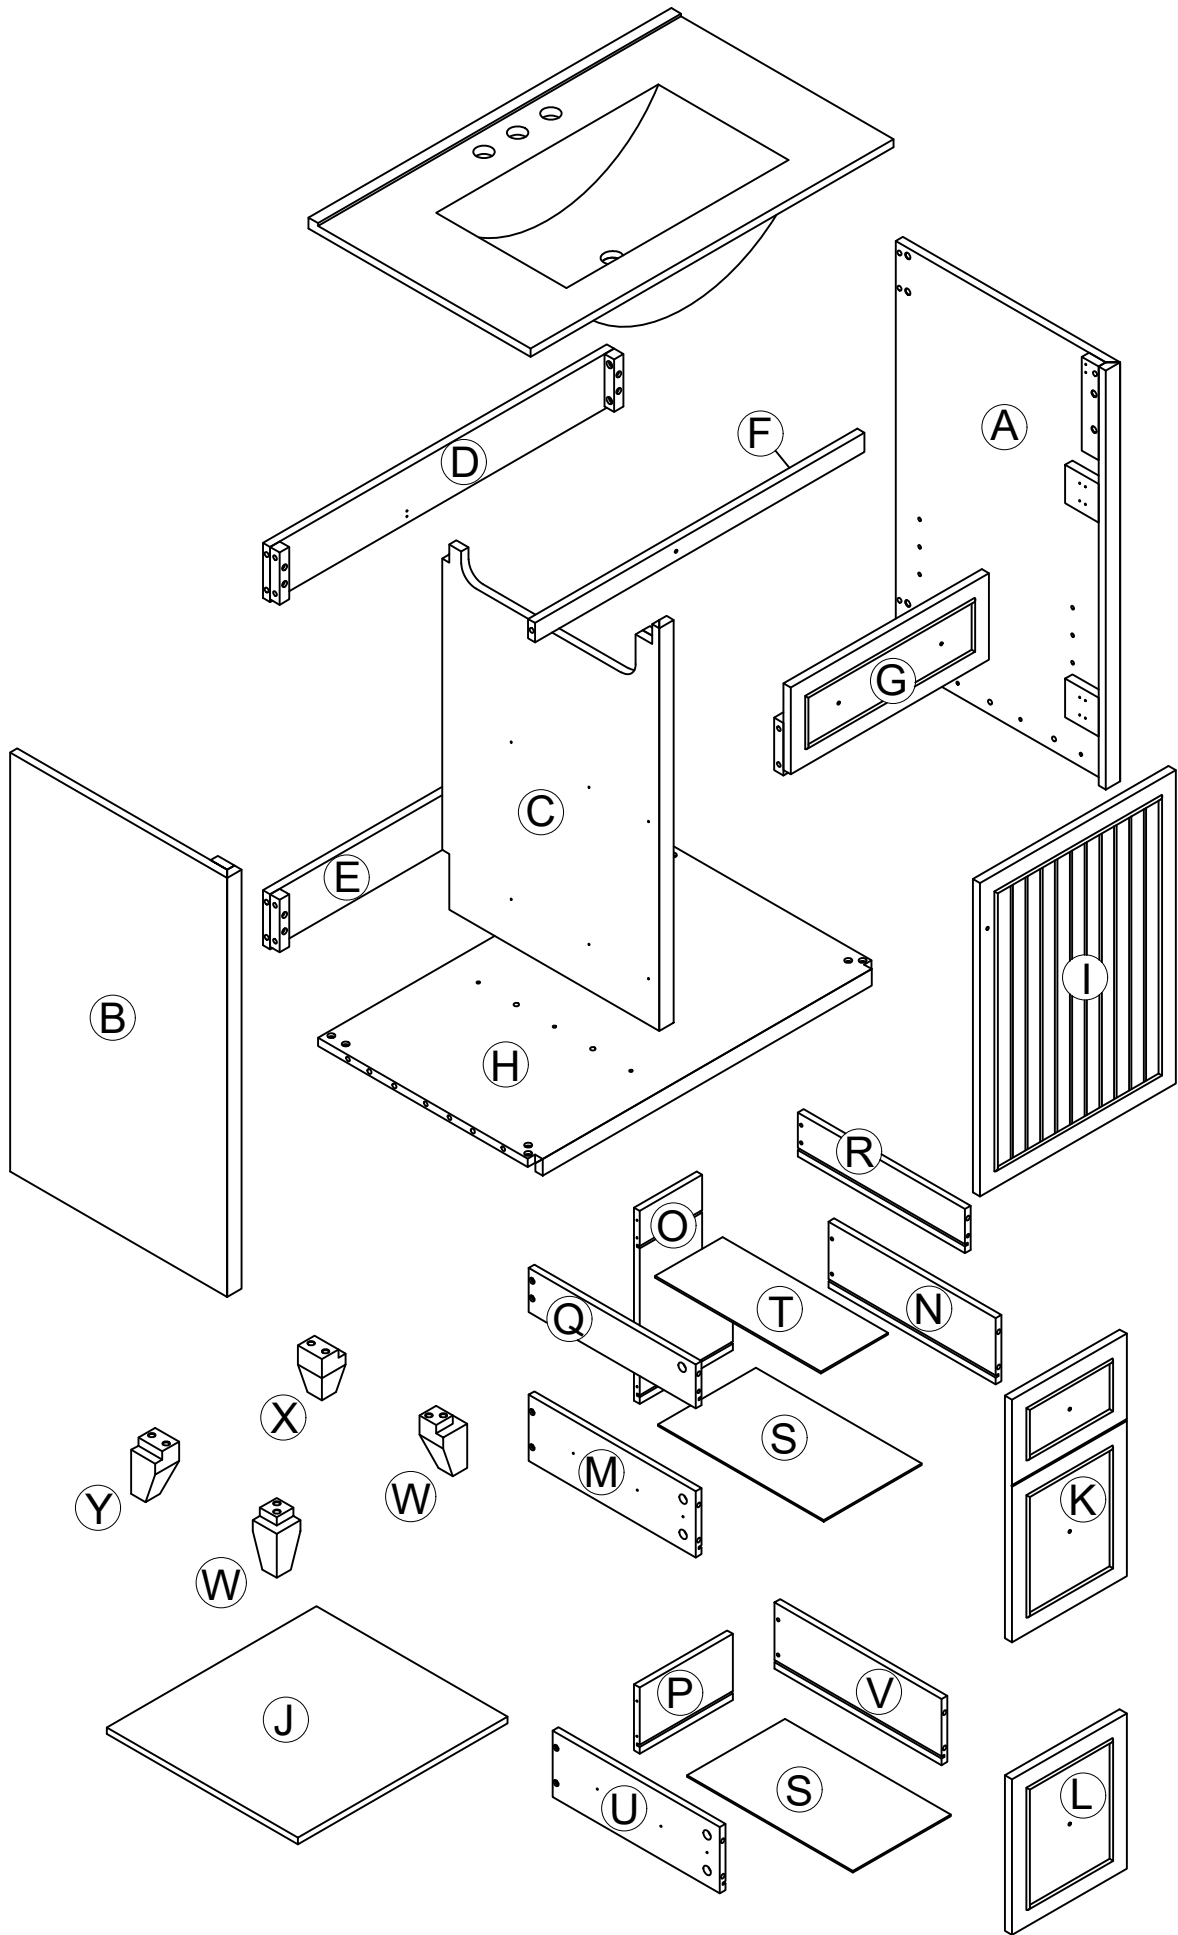

N729P176235

PRODUCT PARTS:

A	B	C	D	E	F
					
1PC	1PC	1PC	1PC	1PC	1PC
G	H	I	J	K	L
					
1PC	1PC	1PC	1PC	1PC	1PC
M	N	O	P	Q	R
					
1PC	1PC	1PC	1PC	1PC	1PC
S	T	U	V	W	X
					
2PCS	1PC	1PC	1PC	2PCS	1PC
Y	Z				
					
1PC	1PC				

HARDWARE:

①	②	③	④	⑤	⑥
					
20x20x33mm	17x17x21mm	1/4"x25mm	Ø4x25mm	Ø4x35mm	Ø8x30mm
2 PCS	1 PC	20+2 PCS	13+1 PCS	3 PCS	18+1 PCS
⑦	⑧	⑨	⑩	⑪	⑫
					
Ø6x30mm		Ø4x12mm	12"x45mm	Ø3x10mm	
2 PCS	2 PCS	24+2 PCS	2 SET	24+2 PCS	4 PCS
⑬	⑭	⑮	⑯		
					
Ø6x33mm	Ø15x9mm		5/32"x18mm		
18+1 PCS	18+1 PCS	6 PCS	6 PCS		

STEP 1

- ① 2pcs
⑥ Ø8x30mm 2pcs
⑨ Ø4x12mm 4pcs

STEP 2

- ⑥ Ø8x30mm 8pcs

STEP 5

② 1pc

⑨ 2pcs
Ø4x12mm

STEP 6

STEP 30

To install the Top (1) to the vanity (2). Apply silicone caulk to the top edge of the wood cabinet. With the help of another adult, gently lower the Sink top with assembled sink onto the cabinet. Make sure the Sink top is flush with the back side of the wood cabinet and the wood cabinet left and right side walls.