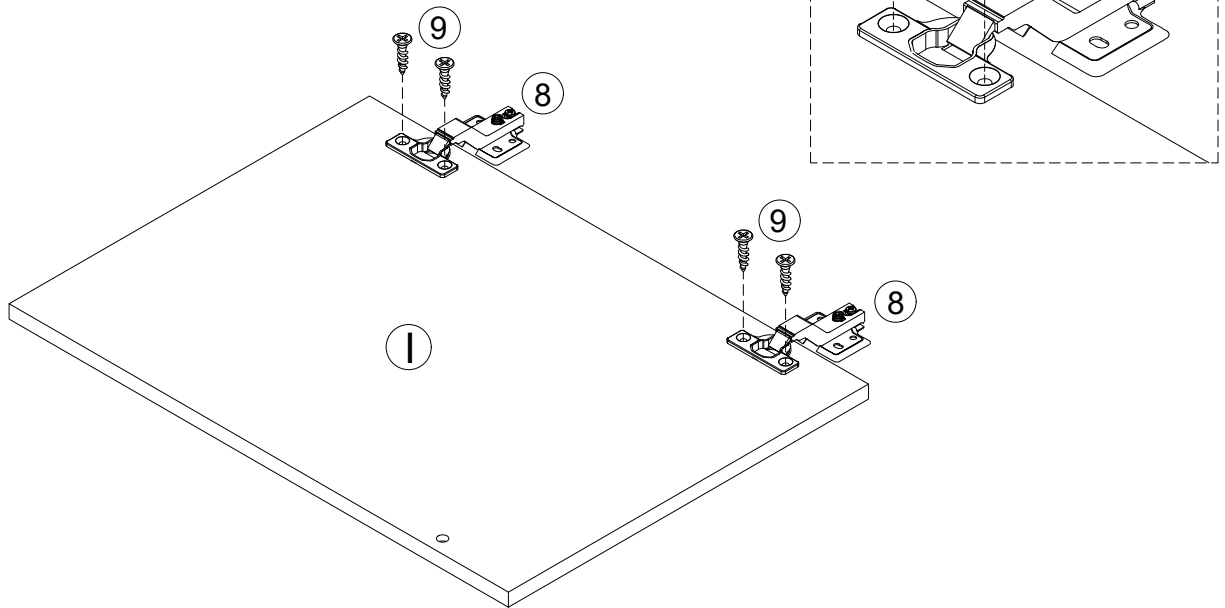

④  8pcs
Ø4x25mm

STEP 18

STEP 19

14  6pcs
Ø15x9mm

15  2pcs

16  2pcs
5/32"x18mm

STEP 20

13  4pcs
Ø6x33mm

STEP 21

④  4pcs
Ø4x25mm

STEP 22

STEP 23

- ⑭  4pcs
Ø15x9mm
- ⑮  1pc
- ⑯  1pc
5/32"x18mm

STEP 24

STEP 25

12 4pcs

STEP 26

STEP 27

STEP 28

Three-way adjustable hinge for perfectly aligned doors

1. TO ADJUST DOOR FORWARD OR BACKWARD.
2. TO ADJUST DOOR TO RIGHT OR TO LEFT.
3. TO ADJUST DOOR UP OR DOWN.

STEP 29

- 15 1pc
16 5/32"x18mm 1pc