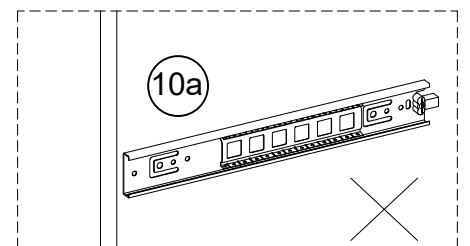

STEP 21

④  4pcs
Ø4x25mm

STEP 22

STEP 23

- ⑭  4pcs
Ø15x9mm
- ⑮  1pc
- ⑯  1pc
5/32"x18mm

STEP 24

STEP 25

12 4pcs

STEP 26

STEP 27

STEP 28

Three-way adjustable hinge for perfectly aligned doors

1. TO ADJUST DOOR FORWARD OR BACKWARD.
2. TO ADJUST DOOR TO RIGHT OR TO LEFT.
3. TO ADJUST DOOR UP OR DOWN.

STEP 29

- 15 1pc
16 5/32"x18mm 1pc