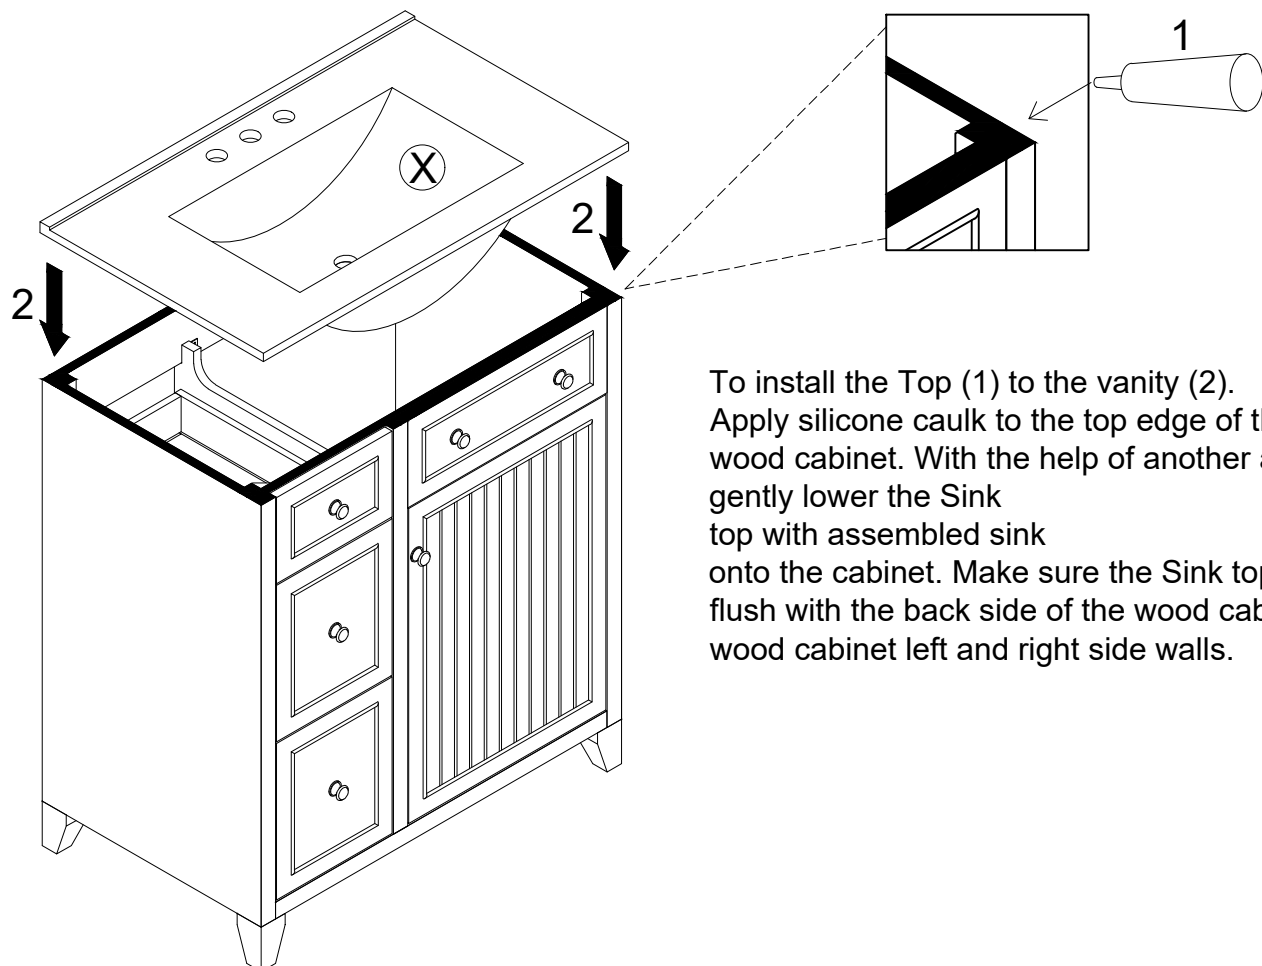

STEP 30

To install the Top (1) to the vanity (2). Apply silicone caulk to the top edge of the wood cabinet. With the help of another adult, gently lower the Sink top with assembled sink onto the cabinet. Make sure the Sink top is flush with the back side of the wood cabinet and the wood cabinet left and right side walls.