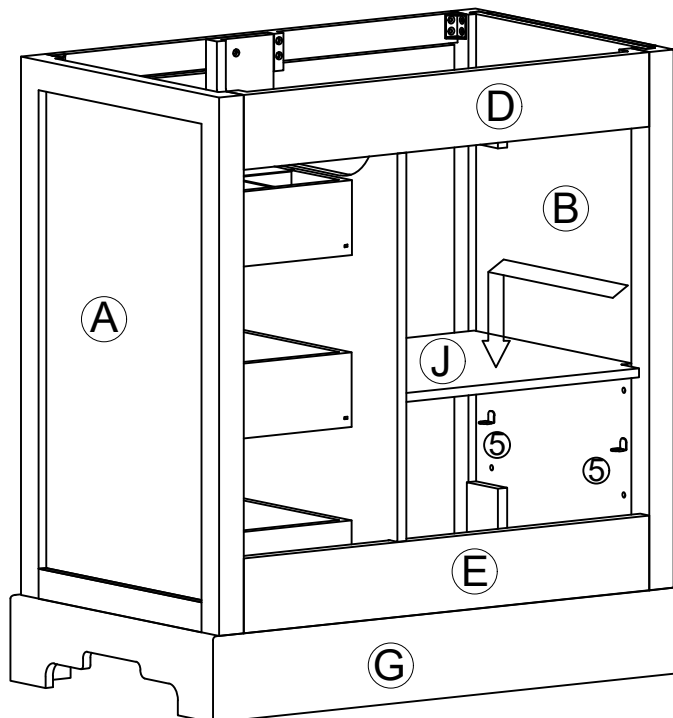

STEP 21

STEP 22

- 6  2pcs 8  4pcs
Ø4x12mm

STEP 23

8  8pcs
Ø4x12mm

Three-way adjustable hinge for perfectly aligned doors

1. TO ADJUST DOOR FORWARD OR BACKWARD.
2. TO ADJUST DOOR TO RIGHT OR TO LEFT.
3. TO ADJUST DOOR UP OR DOWN.

STEP 24

17  1pc 13  1pc
5/32"x18mm

STEP 25

- ⑦ 1pc
⑭ 4pcs
Ø3x12mm

STEP 26

- ⑤ 4pcs

STEP 27

To install the Top (1) to the vanity (2). Apply silicone caulk to the top edge of the wood cabinet. With the help of another adult, gently lower the Sink top with assembled sink onto the cabinet. Make sure the Sink top is flush with the back side of the wood cabinet and the wood cabinet left and right side walls.