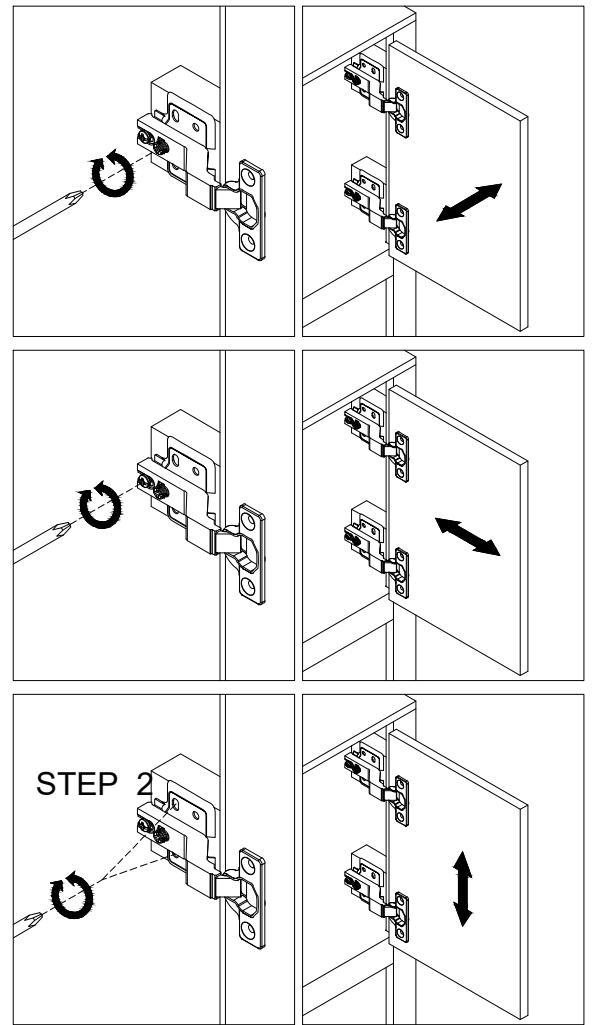

STEP 21

STEP 22

- 6  2pcs 8  4pcs
Ø4x12mm

STEP 23

8  8pcs
Ø4x12mm

Three-way adjustable hinge for perfectly aligned doors

1. TO ADJUST DOOR FORWARD OR BACKWARD.
2. TO ADJUST DOOR TO RIGHT OR TO LEFT.
3. TO ADJUST DOOR UP OR DOWN.