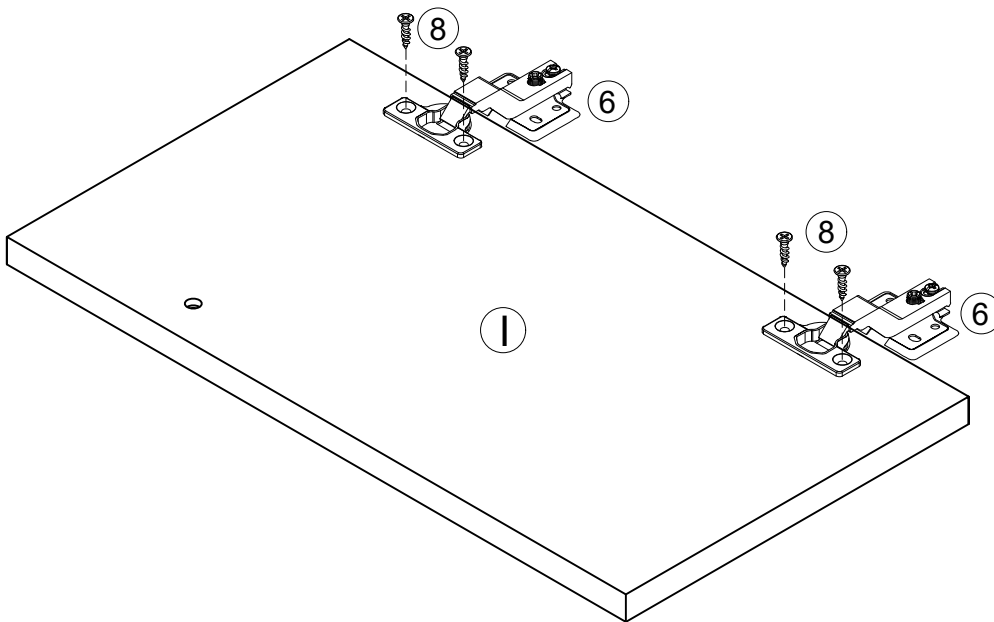

- 11  4pcs
Ø6x33mm

STEP 13

②  4pcs
Ø4x25mm

STEP 14

STEP 15

STEP 16

⑫  4pcs
Ø15x9mm

⑰  1pc

⑬  1pc
5/32"x18mm

STEP 17

- 9b  4pcs 12"x45mm
10  12pcs Ø3x10mm

STEP 18

- 2  8pcs Ø4x25mm
11  8pcs Ø6x33mm

STEP 19

STEP 20

- | | | | | | | | | |
|---|---|------|---|---|------|---|---|------|
| ⑫ |  | 8pcs | ⑰ |  | 2pcs | ⑬ |  | 2pcs |
| | Ø15x9mm | | | | | | 5/32"x18mm | |

STEP 21

STEP 22

- 6  2pcs 8  4pcs
Ø4x12mm

STEP 23

8  8pcs
Ø4x12mm

Three-way adjustable hinge for perfectly aligned doors

1. TO ADJUST DOOR FORWARD OR BACKWARD.
2. TO ADJUST DOOR TO RIGHT OR TO LEFT.
3. TO ADJUST DOOR UP OR DOWN.