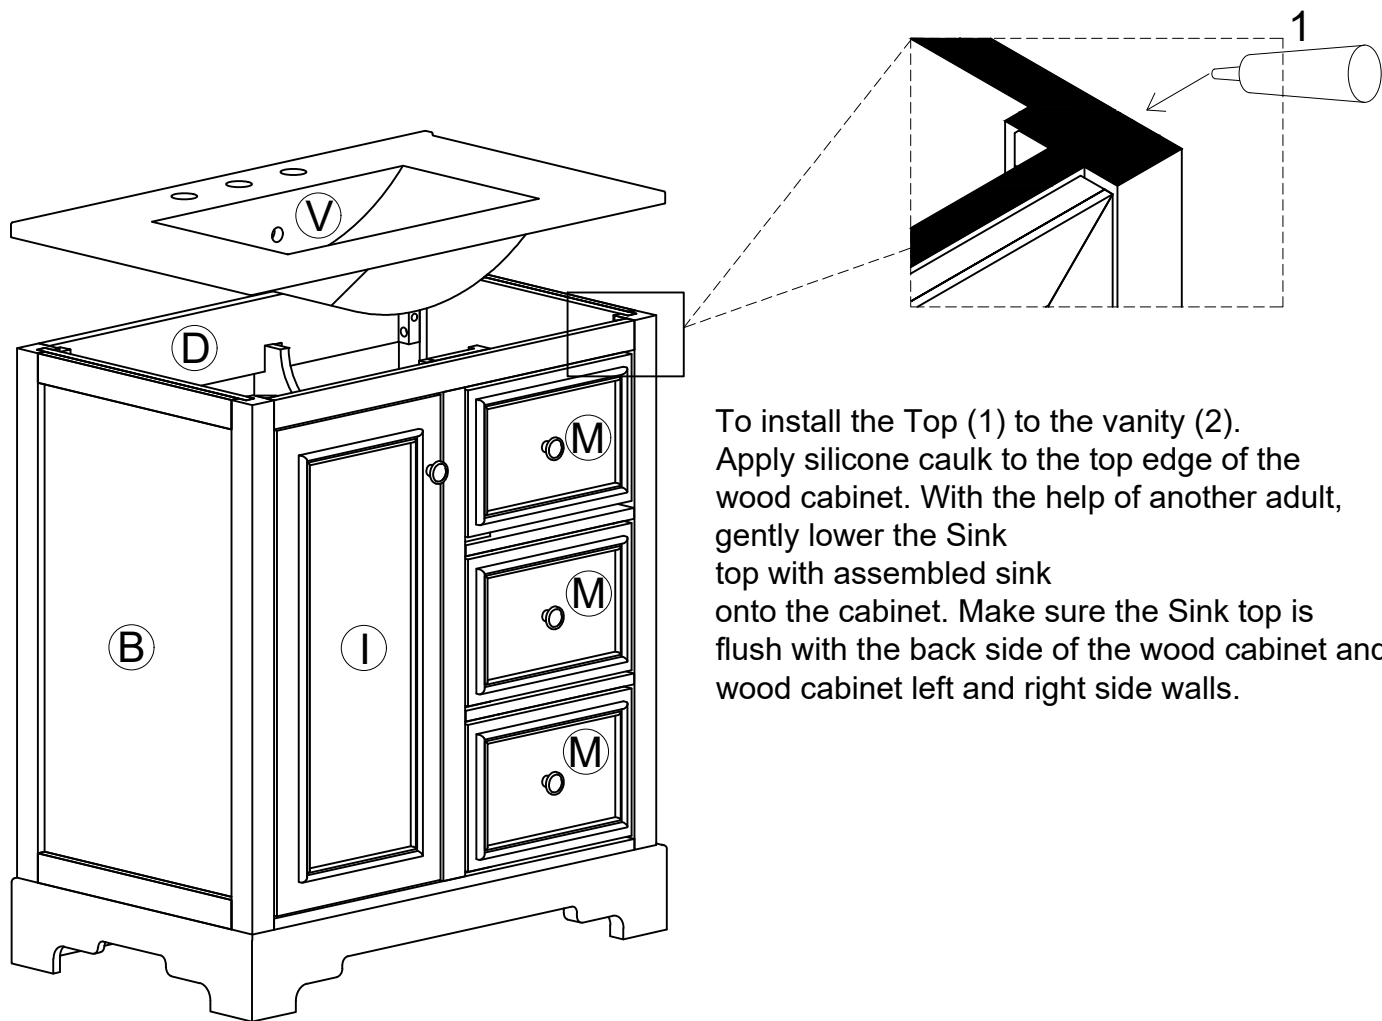

STEP 21

STEP 22

- 6  2pcs 8  4pcs
Ø4x12mm

STEP 23

8  8pcs
Ø4x12mm

Three-way adjustable hinge for perfectly aligned doors

1. TO ADJUST DOOR FORWARD OR BACKWARD.
2. TO ADJUST DOOR TO RIGHT OR TO LEFT.
3. TO ADJUST DOOR UP OR DOWN.

STEP 24

17  1pc 13  1pc
5/32"x18mm

STEP 25

- ⑦ 1pc
⑭ 4pcs
Ø3x12mm

STEP 26

- ⑤ 4pcs

STEP 27

To install the Top (1) to the vanity (2). Apply silicone caulk to the top edge of the wood cabinet. With the help of another adult, gently lower the Sink top with assembled sink onto the cabinet. Make sure the Sink top is flush with the back side of the wood cabinet and the wood cabinet left and right side walls.

STEP 28