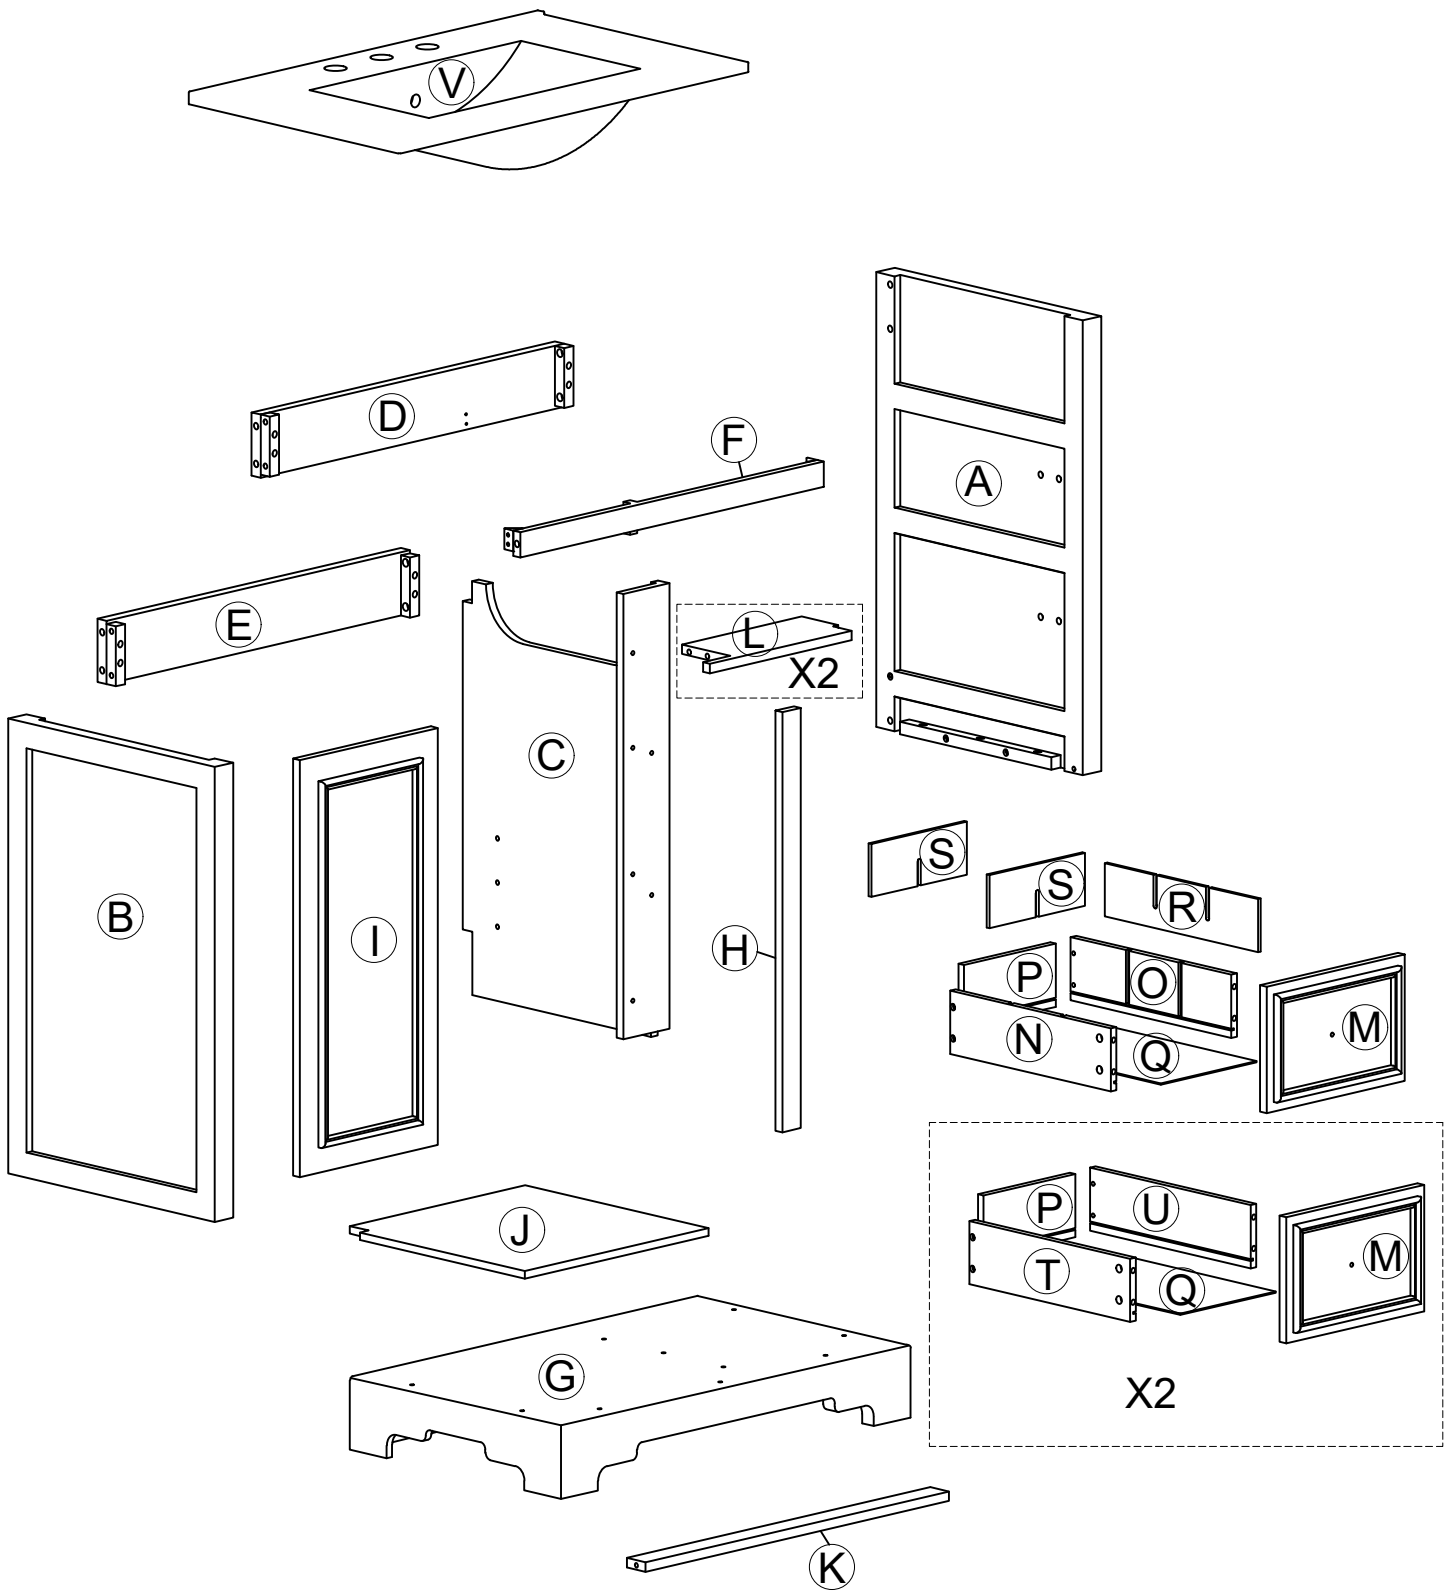

N729P176237

PRODUCT PARTS:

A	B	C	D	E	F
					
1PC	1PC	1PC	1PC	1PC	1PC
G	H	I	J	K	L
					
1PC	1PC	1PC	1PC	1PC	2PCS
M	N	O	P	Q	R
					
3PCS	1PC	1PC	3PCS	3PCS	1PC
S	T	U	V		
					
2PCS	2PCS	2PCS	1PC		

HARDWARE:

①	②	③	④	⑤	⑥
					
1/4"x25mm	Ø4x25mm	Ø4x35mm	Ø8x30mm		
14+1 PCS	12+1 PCS	3+1 PCS	24+2 PCS	4 PCS	2 PCS
⑦	⑧	⑨	⑩	⑪	⑫
					
	Ø4x12mm	12"x45mm	Φ3*10mm	Ø6x33mm	Ø15x9mm
1 PC	12+1 PCS	3 SET	36+2 PCS	16+1 PCS	16+1 PCS
⑬	⑭	⑮	⑯	⑰	
					
5/32*18mm	Ø3x12mm	Ø4x20mm	20x20x33mm		
4 PCS	12 PCS	10+1 PCS	2 PCS	4 PCS	

STEP 1

④  10pcs
Ø8x30mm

⑭  4pcs
Ø3x12mm

⑯  2pcs

STEP 2

⑮  3pcs
Ø4x20mm

STEP 3

- ④  8pcs
Ø8x30mm

STEP 24

17  1pc 13  1pc
5/32"x18mm

STEP 25

- ⑦ 1pc
⑭ 4pcs
Ø3x12mm

STEP 26

- ⑤ 4pcs

STEP 27

To install the Top (1) to the vanity (2). Apply silicone caulk to the top edge of the wood cabinet. With the help of another adult, gently lower the Sink top with assembled sink onto the cabinet. Make sure the Sink top is flush with the back side of the wood cabinet and the wood cabinet left and right side walls.