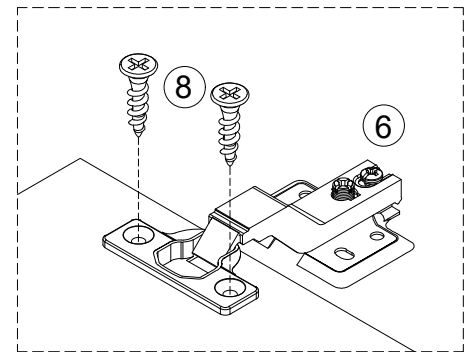

- 11  4pcs
Ø6x33mm

STEP 13

②  4pcs
Ø4x25mm

STEP 14

STEP 15

STEP 16

⑫  4pcs
Ø15x9mm

⑰  1pc

⑬  1pc
5/32"x18mm

STEP 17

- 9b  4pcs 12"x45mm
10  12pcs Ø3x10mm

STEP 18

- 2  8pcs Ø4x25mm
11  8pcs Ø6x33mm

STEP 19

STEP 20

- | | | | | | | | | |
|---|---|------|---|---|------|---|---|------|
| ⑫ |  | 8pcs | ⑰ |  | 2pcs | ⑬ |  | 2pcs |
| | Ø15x9mm | | | | | | 5/32"x18mm | |

STEP 21

STEP 22

- 6  2pcs 8  4pcs
Ø4x12mm

STEP 23

8  8pcs
Ø4x12mm

Three-way adjustable hinge for perfectly aligned doors

1. TO ADJUST DOOR FORWARD OR BACKWARD.
2. TO ADJUST DOOR TO RIGHT OR TO LEFT.
3. TO ADJUST DOOR UP OR DOWN.