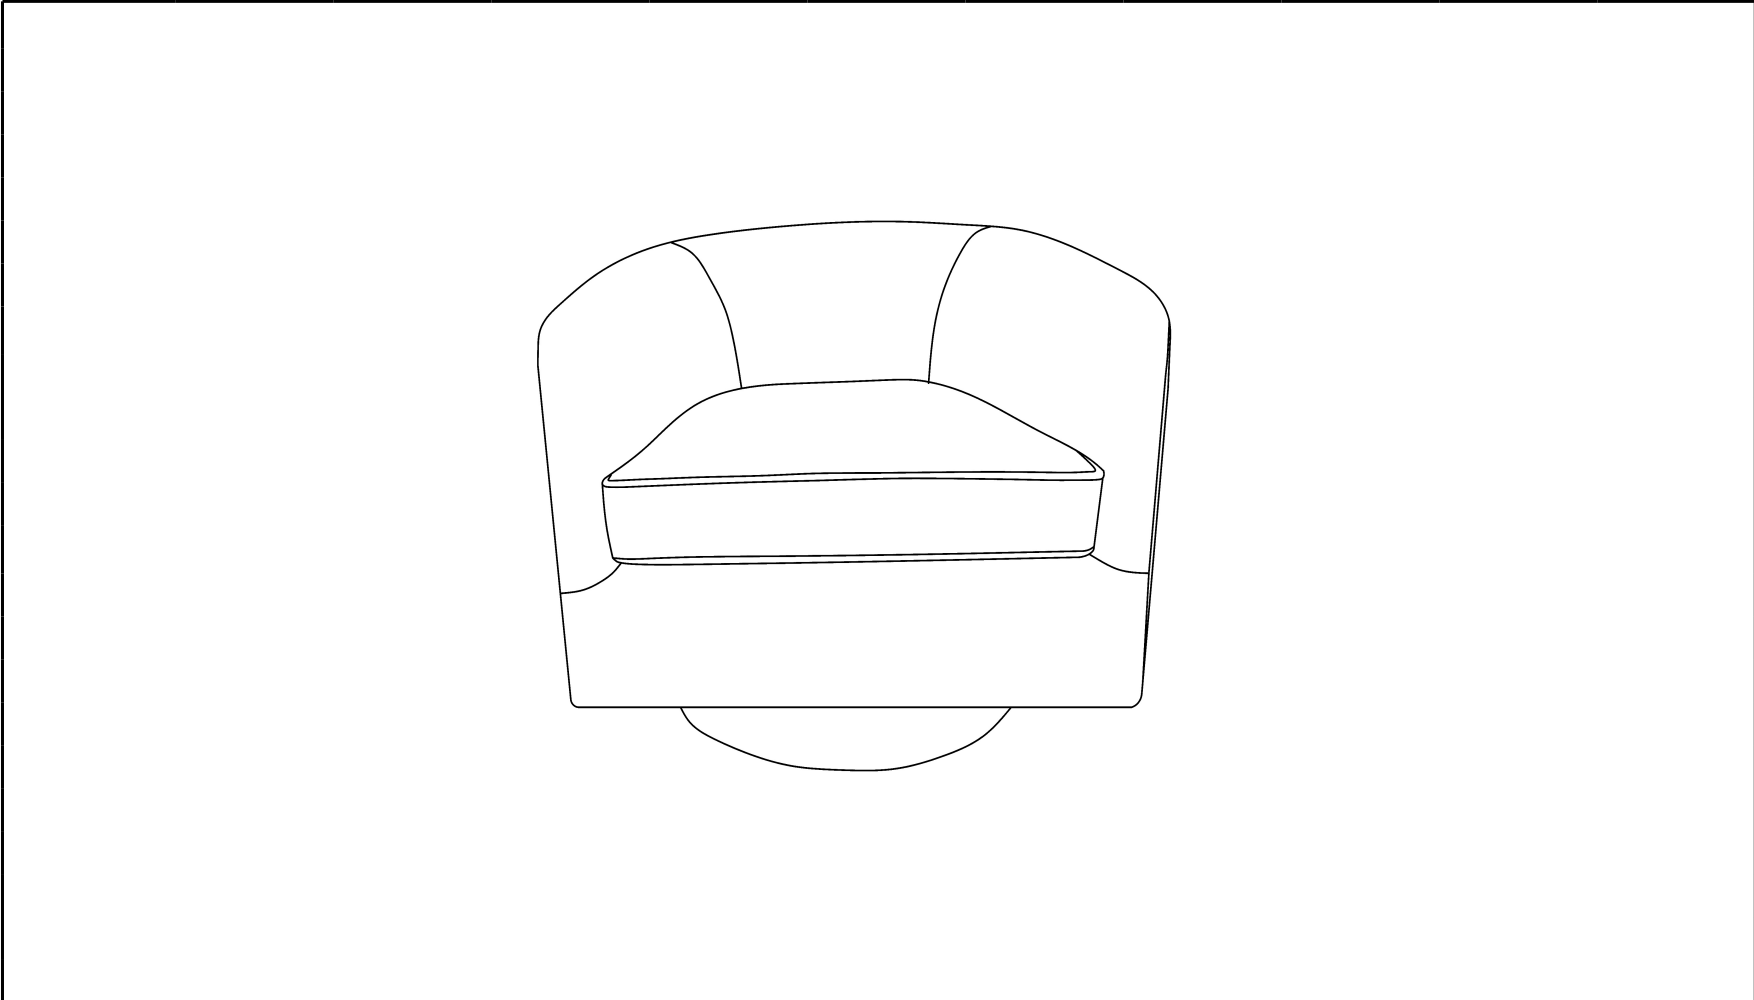

# PRODUCT INTRODUCTION

ITEM NO: 8094

Swivel Chair

NOTE: 1: MAXIMUM WEIGHT LIMIT 330LBS