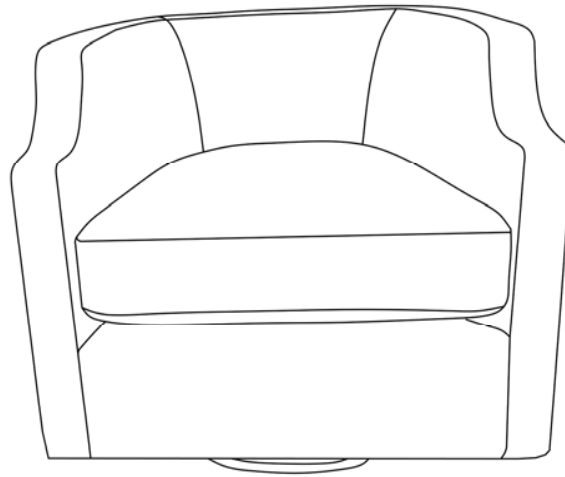

# PRODUCT INTRODUCTION

ITEM NO: 8092

Glide Swivel Chair

NOTE: 1: MAXIMUM WEIGHT LIMIT 330LBS