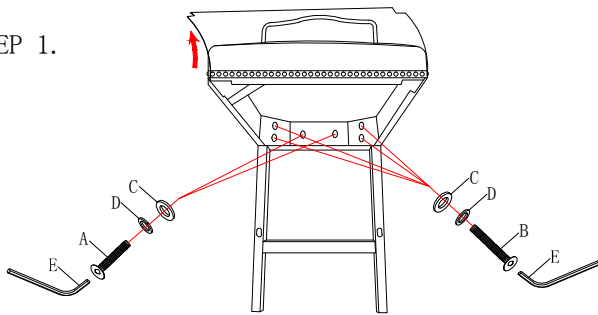

ASSEMBLY INSTRUCTIONS

MODEL:3206-024 GR/BR/BL

CAUTION: PLEASE READ ALL INSTRUCTIONS BEFORE STARTING THE ASSEMBLY OF THIS PRODUCT. THESE PIECES ARE HEAVY. IN ORDER TO PREVENT PERSONAL INJURY AND ENSURE THAT THIS PRODUCT IS NOT DAMAGED DURING THE ASSEMBLY PROCESS, IT IS STRONGLY RECOMMENDED THAT YOU ENLIST THE ASSISTANCE OF ONE OR MORE PEOPLE.

ATTENTION: VEUILLEZ LIRE TOUTES LES INSTRUCTIONS AVANT DE COMMENCER L'ASSEMBLAGE DE CE PRODUIT. LES PIECES SONT LOURDES. POUR EVITER TOUTE BLESSURE ET POUR VOUS ASSURER QUE LE PRODUIT N'EST PAS ENDOMMAGE' PENDANT L'ASSEMBLAGE, NOUS VOUS RECOMMANDONS DE FAIRE APPEL A UNE OU PLUSIEURS AUTRES PERSONNES.

CUIDADO: FAVOR DE LEER TODAS LAS INSTRUCCIONES ANTES DE ENSAMBLAR SU PRODUCTO. ESTAS PIEZAS SON PESADAS. PARA PREVENIR HERIDAS PERSONALES Y ASEGURAR QUE SU PRODUCTO NO SEA DANADO MIENTRAS ES ENSAMBLADO, SE RECOMIENDA LA ASISTENCIA DE UNA O MAS PERSONAS.

WARNING.....PROTECTIVE GLIDE IS PLACED UNDER LEGS OF FURNITURE TO RESIST SCRATCHES TO FLOOR SURFACE. SOME FLOOR SURFACES CAN BE EXTRA SENSITIVE TO MARKING. IF YOU ARE NOT SURE CONSULT WITH YOUR DEALER. AVERTISSEMENT... LES PIEDS DES MEUBLES SONT MUNIS DE PATINS DESTINES A PROTEGER LE PLANCHER. CERTAINS REVETEMENTS DE SOL PEUVENT ETRE TRES FRAGILES. EN CAS DE DOUTE, CONSULTER LE MARCHAND.

Important: Tighten firm but do not over tighten.

STEP 1.

STEP 2.