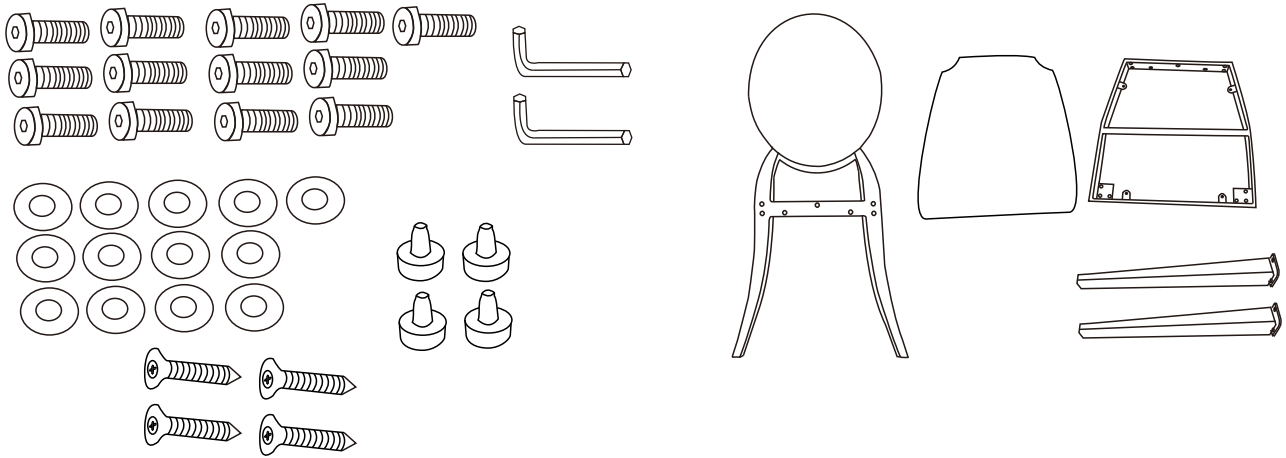

Assembly Instructions

CAUTION:

Pls follow up the AI,when assemble the table leave your child away

Parts List

NO.	Picture	Description	Qty
A		Chair Frame	1
B		Chair Frame	1
C		Leg	2
D		Seater	1
E	 M8*12MM	SCREW	6
F	 M8*30MM	SCREW	3
G	 M6*30MM	SCREW	4
H	 5MM	ALLEN KEY	1
I	 4MM	ALLEN KEY	1
J	 8*20MM	FLAT WASHER	9
K	 6*15MM	FLAT WASHER	4
L		Tapping Screw	4
N		Adjusting Foot	4

Assembly Preparation

Before Beginning Assembly

- Read instructions, cover to cover-

- Do not assemble on flooring or carpet-

- Assemble on a clean non-marring surface (packing foam)-

- Save all packaging until finished-

Step 1

INSTALL CHAIR FRAME

Step 2

INSTALL LEG

Step 3

INSTALL ADJUSTING FEET AND SEATER

Step 4

TO ACCOMPLISH