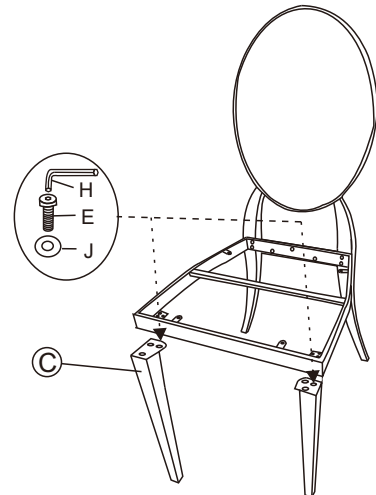

Assembly Instructions

CAUTION:

Pls follow up the AI,when assemble the table leave your child away

Parts List

NO.	Picture	Description	Qty
A		Chair Frame	1
B		Chair Frame	1
C		Leg	2
D		Seater	1
E	 M8*12MM	SCREW	6
F	 M8*30MM	SCREW	3
G	 M6*30MM	SCREW	4
H	 5MM	ALLEN KEY	1
I	 4MM	ALLEN KEY	1
J	 8*20MM	FLAT WASHER	9
K	 6*15MM	FLAT WASHER	4
L		Tapping Screw	4
N		Adjusting Foot	4

Assembly Preparation

Before Beginning Assembly

- Read instructions, cover to cover-

- Do not assemble on flooring or carpet-

- Assemble on a clean non-marring surface (packing foam)-

- Save all packaging until finished-

Step 1

INSTALL CHAIR FRAME

Step 2

INSTALL LEG

Step 3

INSTALL ADJUSTING FEET AND SEATER

Step 4

TO ACCOMPLISH