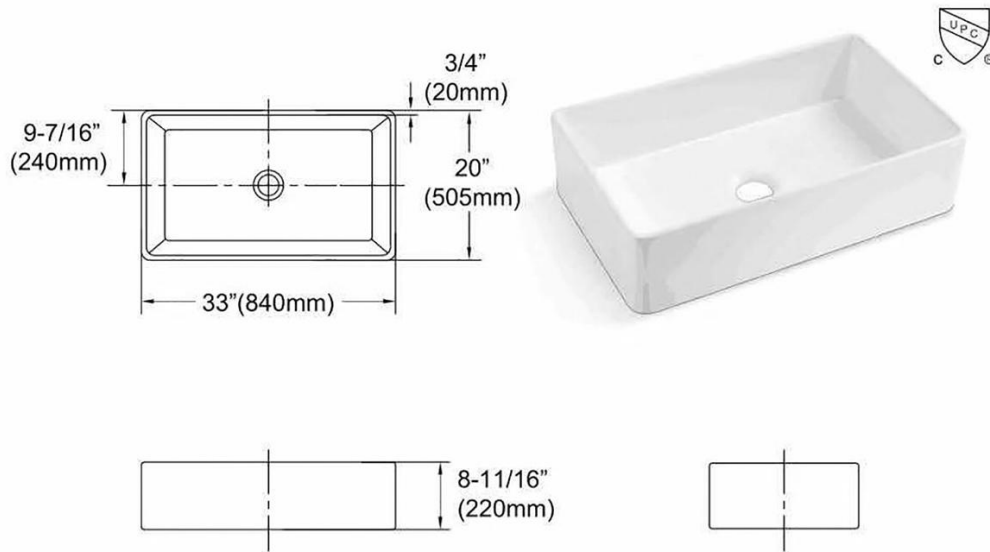

# 33 inch FIRECLAY FARMHOUSE

### FEATURES

- Material: Fireclay
- Basin Split: Single
- Apron Design: Smooth
- Faucet Centers: No Faucet Hole
- Number of Basins: 1
- Length: 33"
- Width: 20"
- Height: 8.66"
- Basin Length: 31.5"
- Basin Width: 18.3"
- Apron Front Rim Thickness: 3/4"
- Side and Back Rim Thickness: 3/4"
- Drain Included: Yes
- Drain Size: 3-1/2"
- Reversible Mounting: Yes
- Exterior Treatment: Smooth
- Interior Treatment: Smooth