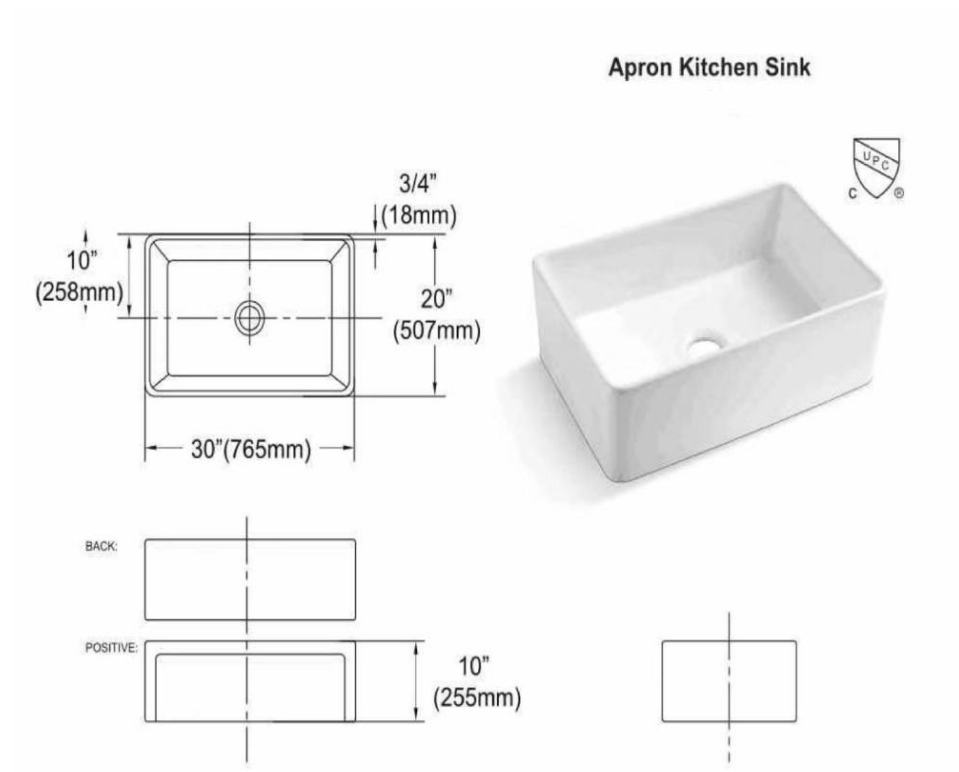

30 inch FIRECLAY FARMHOUSE

FEATURES

- Material: Fireclay
- Basin Split: Single
- Apron Design: Smooth
- Faucet Centers: No Faucet
- Hole Number of Basins: 1
- Length: 30"
- Width: 20"
- Height: 10"
- Basin Length: 28.7"
- Basin Width: 18.5"
- Apron Front Rim Thickness: 3/4"
- Side and Back Rim Thickness: 3/4"
- Drain Included: Yes
- Drain Size: 3-1/2"
- Reversible Mounting : Yes
- Exterior Treatment: Patterned
- Interior Treatment: Smooth