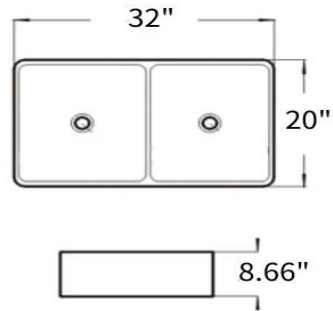

FIRECLAY FARMHOUSE

Art basin
Size: 32" × 20" × 8.66"

Above counter mounting

CUTAWAY VIEW

FEATURES

- Material: Fireclay
- Basin Split: Single
- Apron Design: Smooth
- Faucet Centers: No Faucet Hole
- Number of Basins: 2
- Length: 32.28"
- Width: 20"
- Height: 8.66"
- Basin Length: 15.2"
- Basin Width: 18.6"
- Apron Front Rim Thickness: 3/4"
- Side and Back Rim Thickness: 3/4"
- Drain Included: Optional
- Drain Size: 3-1/2"
- Reversible Mounting: Yes
- Exterior Treatment: Smooth
- Interior Treatment: Smooth