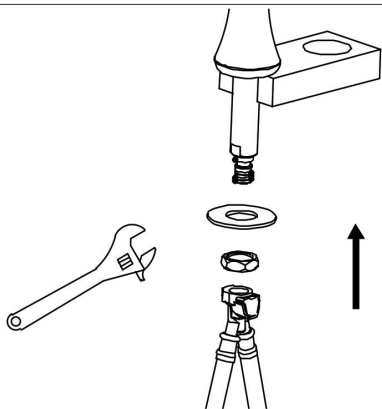

INSTALLATION STEPS

WIDESPREAD BATHROOM FAUCET Installation instruction

BEFORE YOU BEGIN

THE SIZE OF COUNTER BASIN'S HOLE AS ABOVE

1

2

3

4

RECOMMENDED TOOLS

Plumber's putty

Thread seal tape

Included