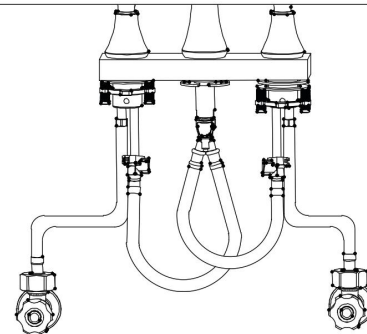

INSTALLATION STEPS

WIDESPREAD BATHROOM FAUCET Installation instruction

BEFORE YOU BEGIN

THE SIZE OF COUNTER BASIN'S HOLE AS ABOVE

1

2

3

4

5

6

7

MB/BN/BG/CH/ORB

CARE INSTRUCTIONS

Rinse the product with clear water. Dry the product with a soft cloth.

DO NOT:

Use abrasive cleansers, cloths, or paper towels. Use any cleaning agents containing acid, polish, wax, alcohol, ammonia, bleach, solvent or any other corrosive or harsh chemical cleansers.

RECOMMENDED TOOLS

Plumber's putty

Thread seal tape

Included