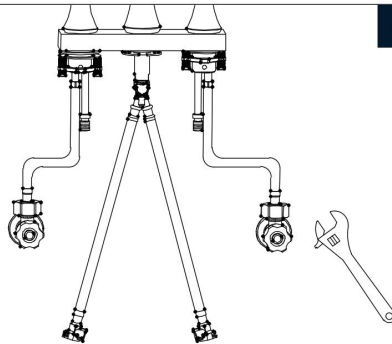

INSTALLATION STEPS

WIDESPREAD BATHROOM FAUCET Installation instruction

BEFORE YOU BEGIN

THE SIZE OF COUNTER BASIN'S HOLE AS ABOVE

1

2

3

4

5

6

7

MB/BN/BG/CH/ORB

CARE INSTRUCTIONS

Rinse the product with clear water. Dry the product with a soft cloth.

DO NOT:

Use abrasive cleansers, cloths, or paper towels. Use any cleaning agents containing acid, polish, wax, alcohol, ammonia, bleach, solvent or any other corrosive or harsh chemical cleansers.

RECOMMENDED TOOLS

Plumber's putty

Thread seal tape

Included