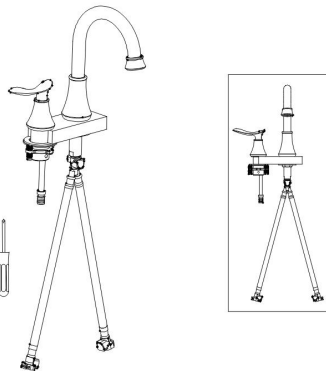

INSTALLATION STEPS

WIDESPREAD BATHROOM FAUCET Installation instruction

BEFORE YOU BEGIN

THE SIZE OF COUNTER BASIN'S HOLE AS ABOVE

1

2

3

4

5

6

7

MB/BN/BG/CH/ORB

CARE INSTRUCTIONS

Rinse the product with clear water. Dry the product with a soft cloth.

DO NOT:

Use abrasive cleansers, cloths, or paper towels. Use any cleaning agents containing acid, polish, wax, alcohol, ammonia, bleach, solvent or any other corrosive or harsh chemical cleansers.

RECOMMENDED TOOLS

Plumber's putty

Thread seal tape

Included