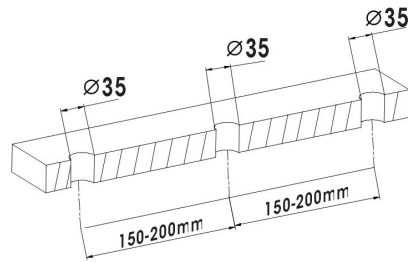

INSTALLATION STEPS

WIDESPREAD BATHROOM FAUCET Installation instruction

BEFORE YOU BEGIN

THE SIZE OF COUNTER BASIN'S HOLE AS ABOVE

1

2

3

4