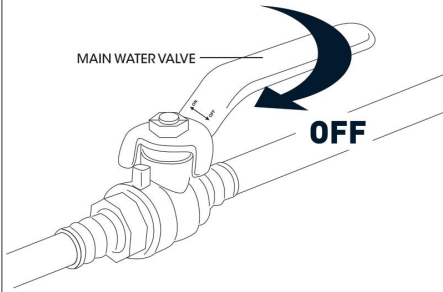

INSTALLATION STEPS

WIDESPREAD BATHROOM FAUCET Installation instruction

BEFORE YOU BEGIN

THE SIZE OF COUNTER BASIN'S HOLE AS ABOVE

1

2

3

4