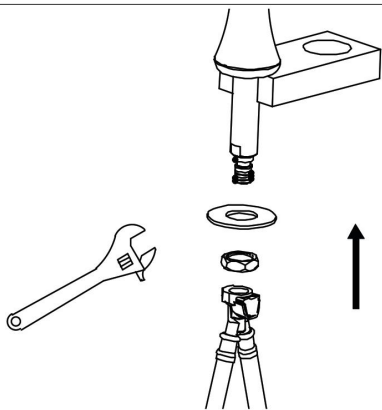

INSTALLATION STEPS

WIDESPREAD BATHROOM FAUCET Installation instruction

BEFORE YOU BEGIN

THE SIZE OF COUNTER BASIN'S HOLE AS ABOVE

1

2

3

4

RECOMMENDED TOOLS

Plumber's putty

Thread seal tape

Included