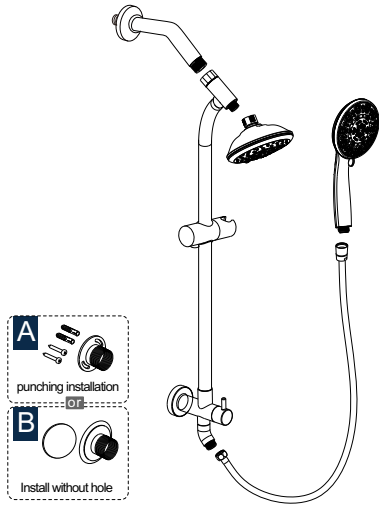

PRODUCT DRAWING

RECOMMENDED TOOLS

INSTALLATION STEPS

BEFORE YOU BEGIN

HANDHELD SHOWERHEAD & RAIN SHOWER COMBO

Installation instruction

MB / BN / BG / CH / ORB

CARE INSTRUCTIONS

PRODUCT DRAWING

UNIVERSAL BATHTUB SPOUT

Installation instruction

INSTALLATION STEPS

BEFORE YOU BEGIN

Rough-in-Installation primaire

ATTENTION
WHEN USING A HANDSHOWER, IT NEEDS TO BE CONNECTED TO THE TOP OUTLET