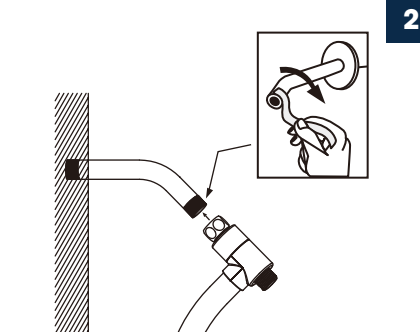

PRODUCT DRAWING

RECOMMENDED TOOLS

INSTALLATION STEPS

BEFORE YOU BEGIN

HANDHELD SHOWERHEAD & RAIN SHOWER COMBO

Installation instruction

MB / BN / BG / CH / ORB

CARE INSTRUCTIONS

PRODUCT DRAWING

UNIVERSAL BATHTUB SPOUT

Installation instruction

INSTALLATION STEPS

BEFORE YOU BEGIN

Rough-in-Installation primaire

ATTENTION
WHEN USING A HANDSHOWER, IT NEEDS TO BE CONNECTED TO THE TOP OUTLET