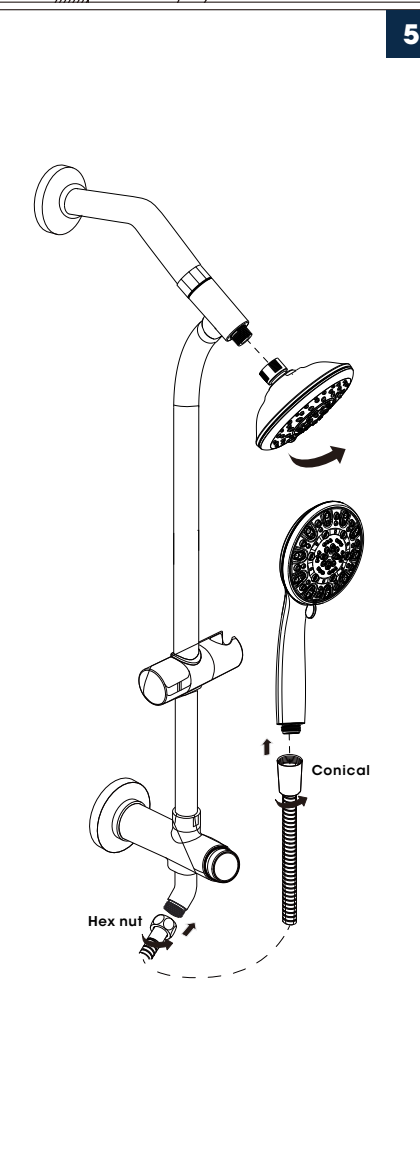

PRODUCT DRAWING

RECOMMENDED TOOLS

INSTALLATION STEPS

BEFORE YOU BEGIN

HANDHELD SHOWERHEAD & RAIN SHOWER COMBO

Installation instruction

MB / BN / BG / CH / ORB

CARE INSTRUCTIONS

PRODUCT DRAWING

UNIVERSAL BATHTUB SPOUT

Installation instruction

INSTALLATION STEPS

BEFORE YOU BEGIN

Rough-in-Installation primaire

ATTENTION
WHEN USING A HANDSHOWER, IT NEEDS TO BE CONNECTED TO THE TOP OUTLET