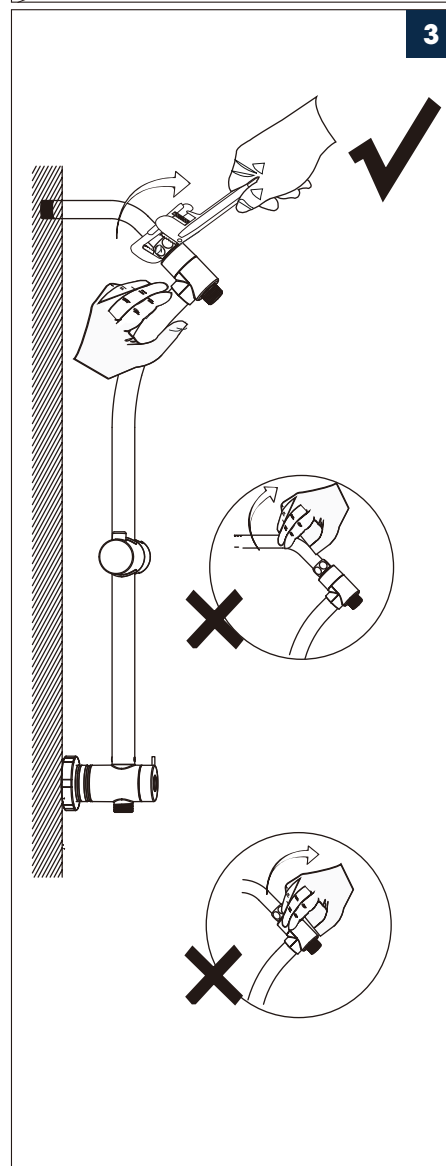

PRODUCT DRAWING

RECOMMENDED TOOLS

INSTALLATION STEPS

BEFORE YOU BEGIN

HANDHELD SHOWERHEAD & RAIN SHOWER COMBO

Installation instruction

MB / BN / BG / CH / ORB

CARE INSTRUCTIONS

PRODUCT DRAWING

UNIVERSAL BATHTUB SPOUT

Installation instruction

INSTALLATION STEPS

BEFORE YOU BEGIN

Rough-in-Installation primaire

ATTENTION
WHEN USING A HANDSHOWER, IT NEEDS TO BE CONNECTED TO THE TOP OUTLET