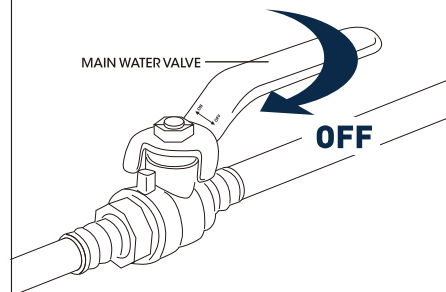

PRODUCT DRAWING

RECOMMENDED TOOLS

INSTALLATION STEPS

BEFORE YOU BEGIN

HANDHELD SHOWERHEAD & RAIN SHOWER COMBO

Installation instruction

MB / BN / BG / CH / ORB

CARE INSTRUCTIONS

PRODUCT DRAWING

UNIVERSAL BATHTUB SPOUT

Installation instruction

INSTALLATION STEPS

BEFORE YOU BEGIN

Rough-in-Installation primaire

ATTENTION
WHEN USING A HANDSHOWER, IT NEEDS TO BE CONNECTED TO THE TOP OUTLET