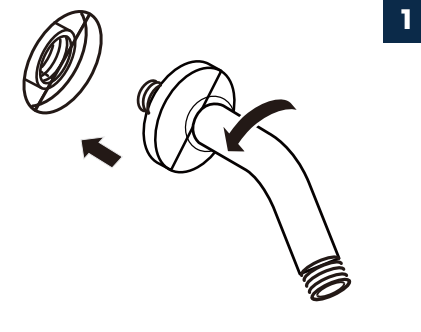

PRODUCT DRAWING

RECOMMENDED TOOLS

INSTALLATION STEPS

BEFORE YOU BEGIN

HANDHELD SHOWERHEAD & RAIN SHOWER COMBO

Installation instruction

MB / BN / BG / CH / ORB

CARE INSTRUCTIONS

PRODUCT DRAWING

UNIVERSAL BATHTUB SPOUT

Installation instruction

INSTALLATION STEPS

BEFORE YOU BEGIN

Rough-in-Installation primaire

ATTENTION
WHEN USING A HANDSHOWER, IT NEEDS TO BE CONNECTED TO THE TOP OUTLET