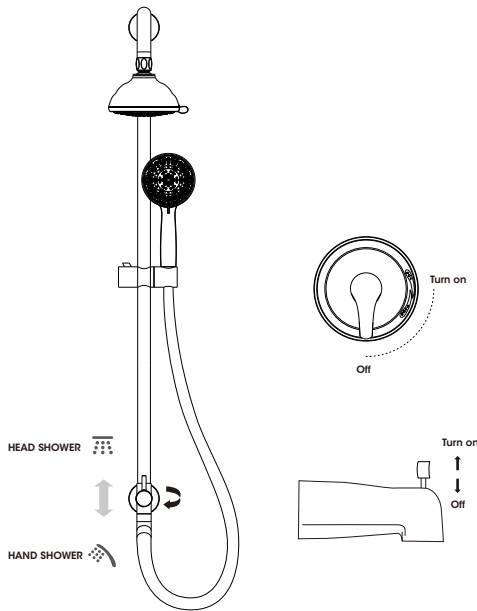

PRODUCT DRAWING

RECOMMENDED TOOLS

INSTALLATION STEPS

BEFORE YOU BEGIN

HANDHELD SHOWERHEAD & RAIN SHOWER COMBO

Installation instruction

MB / BN / BG / CH / ORB

CARE INSTRUCTIONS

PRODUCT DRAWING

UNIVERSAL BATHTUB SPOUT

Installation instruction

INSTALLATION STEPS

BEFORE YOU BEGIN

Rough-in-Installation primaire

ATTENTION
WHEN USING A HANDSHOWER, IT NEEDS TO BE CONNECTED TO THE TOP OUTLET