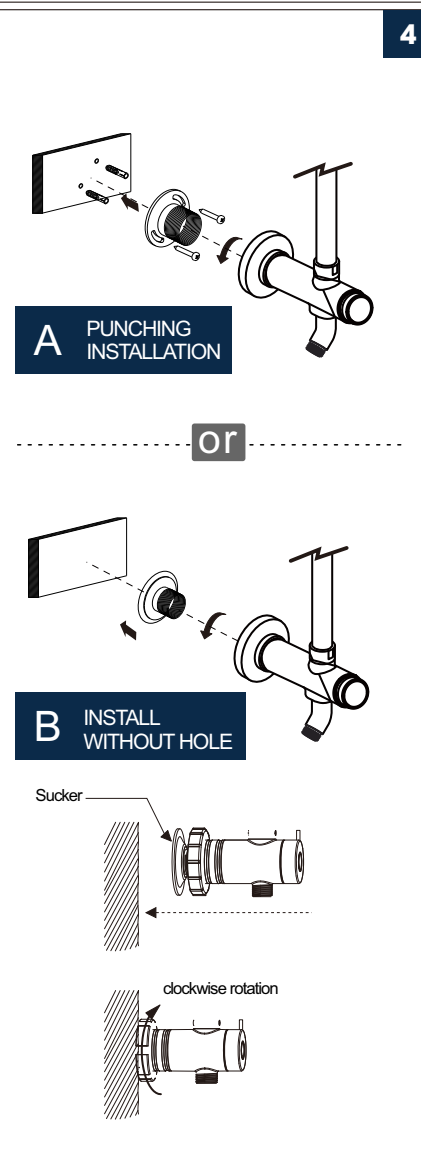

PRODUCT DRAWING

RECOMMENDED TOOLS

INSTALLATION STEPS

BEFORE YOU BEGIN

HANDHELD SHOWERHEAD & RAIN SHOWER COMBO

Installation instruction

MB / BN / BG / CH / ORB

CARE INSTRUCTIONS

PRODUCT DRAWING

UNIVERSAL BATHTUB SPOUT

Installation instruction

INSTALLATION STEPS

BEFORE YOU BEGIN

Rough-in-Installation primaire

ATTENTION
WHEN USING A HANDSHOWER, IT NEEDS TO BE CONNECTED TO THE TOP OUTLET