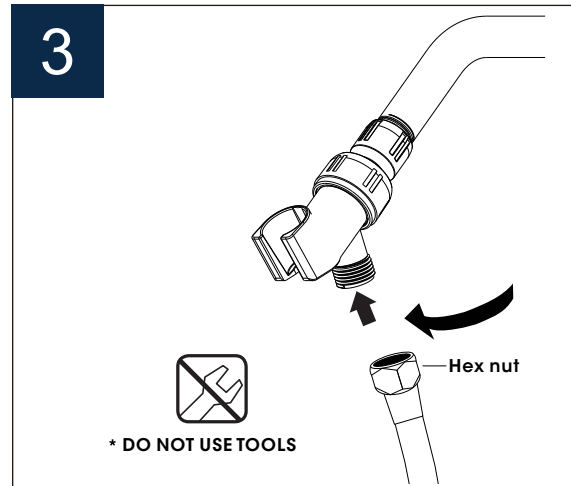

PRODUCT DRAWING

HAND SHOWER SET

Installation instruction

No.	Description
A	Hand shower
B	Adjustable bracket
C	Flexible hose
D	Shower arm and flange kit

RECOMMENDED TOOLS

No control valve
MB/BN/BG/CH/ORB

CARE INSTRUCTIONS