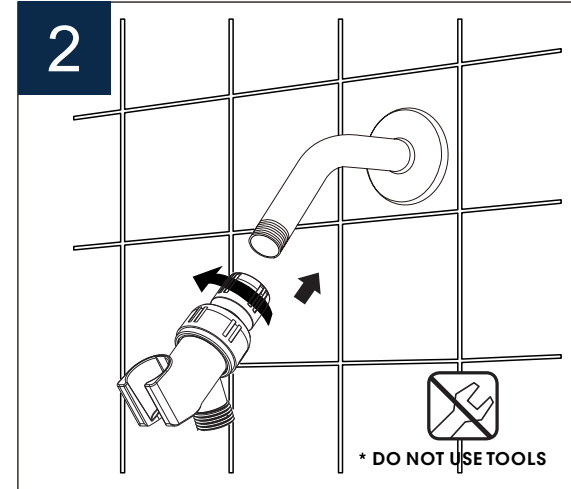

PRODUCT DRAWING

HAND SHOWER SET

Installation instruction

No.	Description
A	Hand shower
B	Adjustable bracket
C	Flexible hose
D	Shower arm and flange kit

RECOMMENDED TOOLS

No control valve
MB/BN/BG/CH/ORB

CARE INSTRUCTIONS