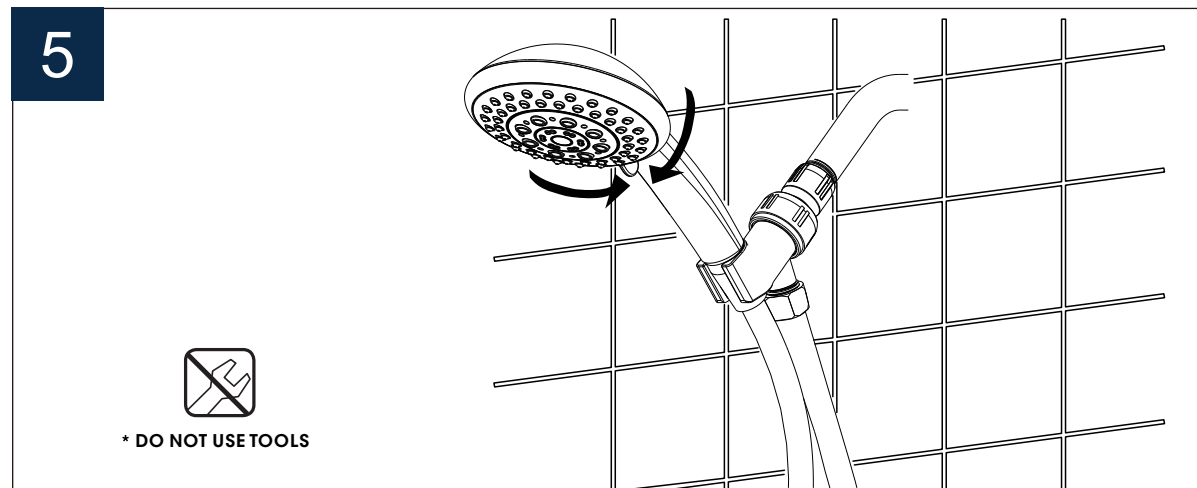

PRODUCT DRAWING

HAND SHOWER SET

Installation instruction

No.	Description
A	Hand shower
B	Adjustable bracket
C	Flexible hose
D	Shower arm and flange kit

RECOMMENDED TOOLS

No control valve
MB/BN/BG/CH/ORB

CARE INSTRUCTIONS