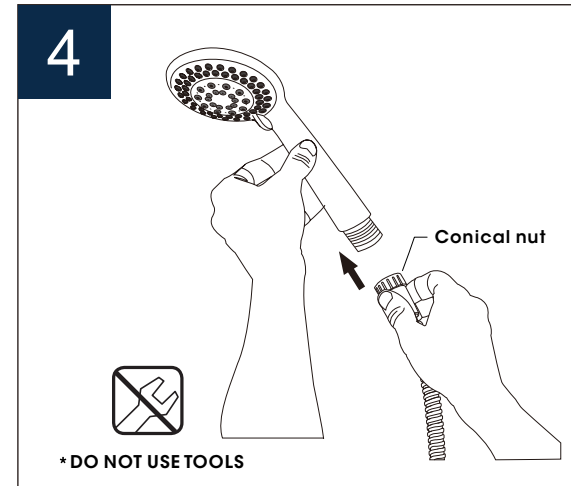

PRODUCT DRAWING

HAND SHOWER SET

Installation instruction

No.	Description
A	Hand shower
B	Adjustable bracket
C	Flexible hose
D	Shower arm and flange kit

RECOMMENDED TOOLS

No control valve
MB/BN/BG/CH/ORB

CARE INSTRUCTIONS