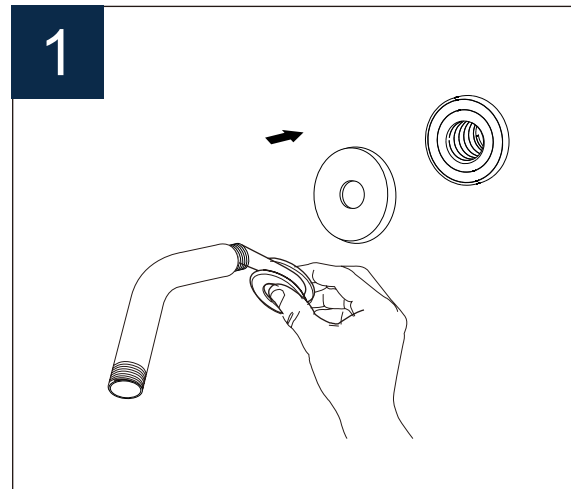

PRODUCT DRAWING

HAND SHOWER SET

Installation instruction

No.	Description
A	Hand shower
B	Adjustable bracket
C	Flexible hose
D	Shower arm and flange kit

RECOMMENDED TOOLS

No control valve
MB/BN/BG/CH/ORB

CARE INSTRUCTIONS