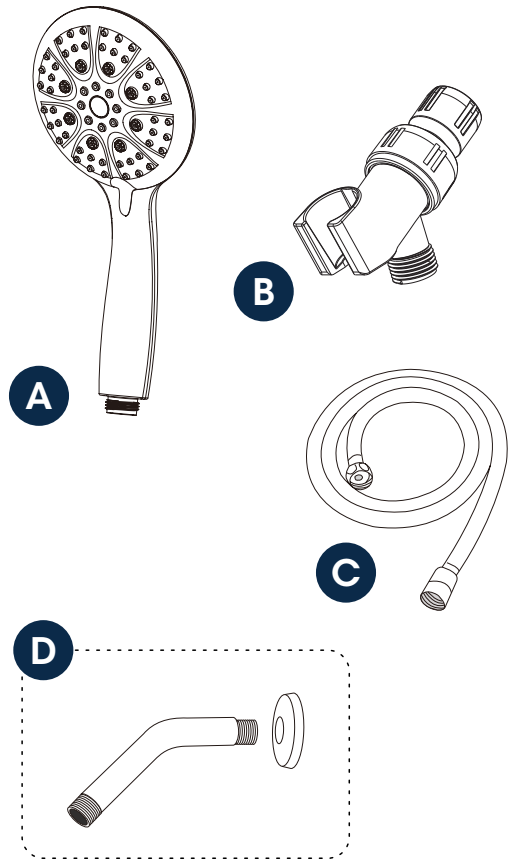

PRODUCT DRAWING

HAND SHOWER SET

Installation instruction

No.	Description
A	Hand shower
B	Adjustable bracket
C	Flexible hose
D	Shower arm and flange kit

RECOMMENDED TOOLS

No control valve
MB/BN/BG/CH/ORB

CARE INSTRUCTIONS