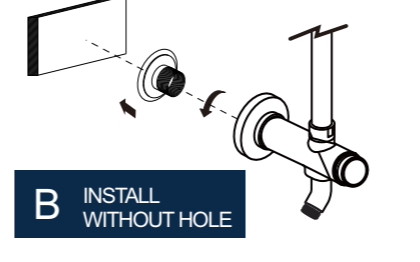

PRODUCT DRAWING

RECOMMENDED TOOLS

INSTALLATION STEPS

BEFORE YOU BEGIN

A PUNCHING INSTALLATION

or

B INSTALL WITHOUT HOLE

Sucker

clockwise rotation

HANDHELD SHOWERHEAD & RAIN SHOWER COMBO

Installation instruction

Not include valve
MB / BN / BG / CH / ORB

CARE INSTRUCTIONS

Rinse the product with clear water. Dry the product with a soft cloth.