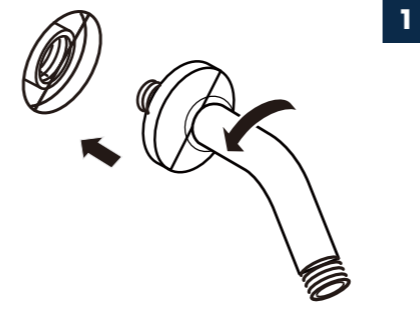

PRODUCT DRAWING

RECOMMENDED TOOLS

INSTALLATION STEPS

BEFORE YOU BEGIN

A PUNCHING INSTALLATION

or

B INSTALL WITHOUT HOLE

Sucker

clockwise rotation

HANDHELD SHOWERHEAD & RAIN SHOWER COMBO

Installation instruction

Not include valve
MB / BN / BG / CH / ORB

CARE INSTRUCTIONS

Rinse the product with clear water. Dry the product with a soft cloth.