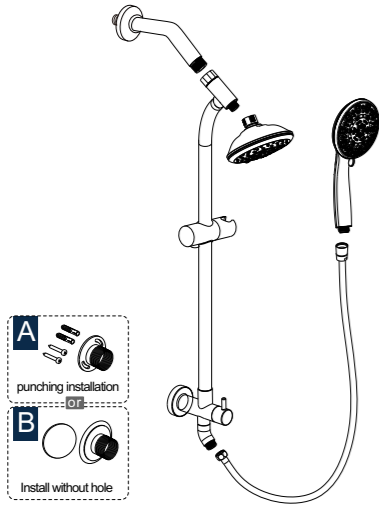

PRODUCT DRAWING

RECOMMENDED TOOLS

INSTALLATION STEPS

BEFORE YOU BEGIN

A PUNCHING INSTALLATION

or

B INSTALL WITHOUT HOLE

Sucker

clockwise rotation

HANDHELD SHOWERHEAD & RAIN SHOWER COMBO

Installation instruction

Not include valve
MB / BN / BG / CH / ORB

CARE INSTRUCTIONS

Rinse the product with clear water. Dry the product with a soft cloth.