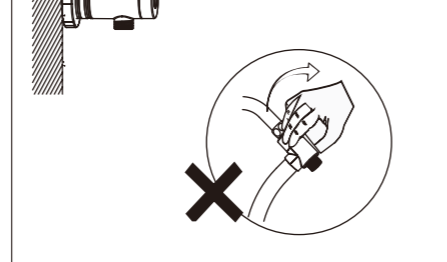

PRODUCT DRAWING

RECOMMENDED TOOLS

INSTALLATION STEPS

BEFORE YOU BEGIN

A PUNCHING INSTALLATION

or

B INSTALL WITHOUT HOLE

Sucker

clockwise rotation

HANDHELD SHOWERHEAD & RAIN SHOWER COMBO

Installation instruction

Not include valve
MB / BN / BG / CH / ORB

CARE INSTRUCTIONS

Rinse the product with clear water. Dry the product with a soft cloth.