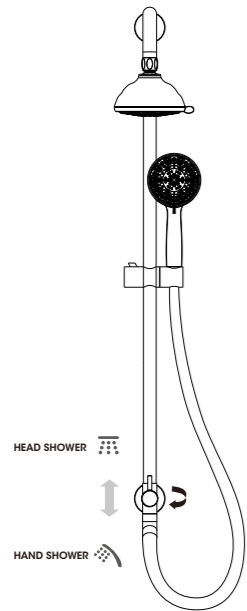

PRODUCT DRAWING

RECOMMENDED TOOLS

INSTALLATION STEPS

BEFORE YOU BEGIN

A PUNCHING INSTALLATION

or

B INSTALL WITHOUT HOLE

Sucker

clockwise rotation

HANDHELD SHOWERHEAD & RAIN SHOWER COMBO

Installation instruction

Not include valve
MB / BN / BG / CH / ORB

CARE INSTRUCTIONS

Rinse the product with clear water. Dry the product with a soft cloth.