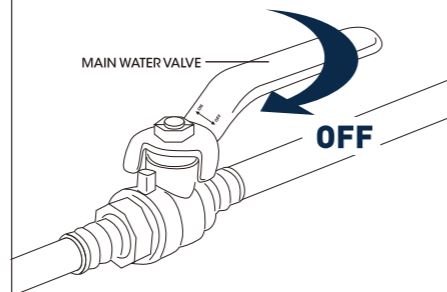

PRODUCT DRAWING

RECOMMENDED TOOLS

INSTALLATION STEPS

BEFORE YOU BEGIN

A PUNCHING INSTALLATION

or

B INSTALL WITHOUT HOLE

Sucker

clockwise rotation

HANDHELD SHOWERHEAD & RAIN SHOWER COMBO

Installation instruction

Not include valve
MB / BN / BG / CH / ORB

CARE INSTRUCTIONS

Rinse the product with clear water. Dry the product with a soft cloth.