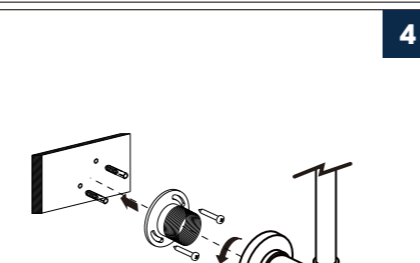

PRODUCT DRAWING

RECOMMENDED TOOLS

INSTALLATION STEPS

BEFORE YOU BEGIN

A PUNCHING INSTALLATION

or

B INSTALL WITHOUT HOLE

Sucker

clockwise rotation

HANDHELD SHOWERHEAD & RAIN SHOWER COMBO

Installation instruction

Not include valve
MB / BN / BG / CH / ORB

CARE INSTRUCTIONS

Rinse the product with clear water. Dry the product with a soft cloth.