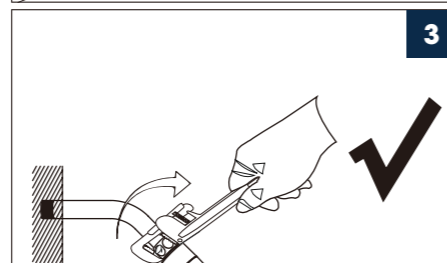

PRODUCT DRAWING

RECOMMENDED TOOLS

INSTALLATION STEPS

BEFORE YOU BEGIN

A PUNCHING INSTALLATION

or

B INSTALL WITHOUT HOLE

Sucker

clockwise rotation

HANDHELD SHOWERHEAD & RAIN SHOWER COMBO

Installation instruction

Not include valve
MB / BN / BG / CH / ORB

CARE INSTRUCTIONS

Rinse the product with clear water. Dry the product with a soft cloth.