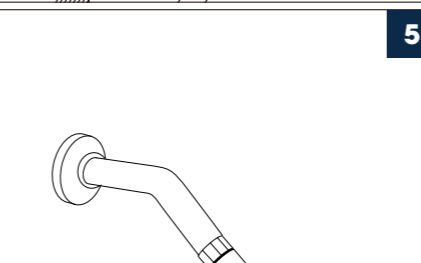

PRODUCT DRAWING

RECOMMENDED TOOLS

INSTALLATION STEPS

BEFORE YOU BEGIN

A PUNCHING INSTALLATION

or

B INSTALL WITHOUT HOLE

Sucker

clockwise rotation

HANDHELD SHOWERHEAD & RAIN SHOWER COMBO

Installation instruction

Not include valve
MB / BN / BG / CH / ORB

CARE INSTRUCTIONS

Rinse the product with clear water. Dry the product with a soft cloth.