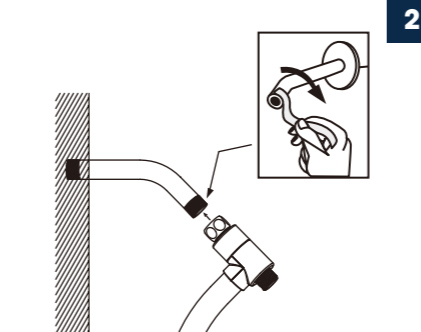

PRODUCT DRAWING

RECOMMENDED TOOLS

INSTALLATION STEPS

BEFORE YOU BEGIN

A PUNCHING INSTALLATION

or

B INSTALL WITHOUT HOLE

Sucker

clockwise rotation

HANDHELD SHOWERHEAD & RAIN SHOWER COMBO

Installation instruction

Not include valve
MB / BN / BG / CH / ORB

CARE INSTRUCTIONS

Rinse the product with clear water. Dry the product with a soft cloth.