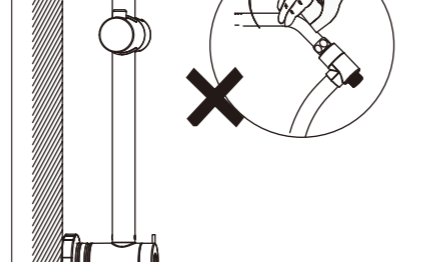

PRODUCT DRAWING

RECOMMENDED TOOLS

INSTALLATION STEPS

BEFORE YOU BEGIN

A PUNCHING INSTALLATION

or

B INSTALL WITHOUT HOLE

Sucker

clockwise rotation

HANDHELD SHOWERHEAD & RAIN SHOWER COMBO

Installation instruction

Not include valve
MB / BN / BG / CH / ORB

CARE INSTRUCTIONS

Rinse the product with clear water. Dry the product with a soft cloth.