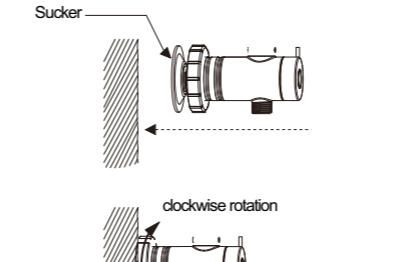

PRODUCT DRAWING

RECOMMENDED TOOLS

INSTALLATION STEPS

BEFORE YOU BEGIN

A PUNCHING INSTALLATION

or

B INSTALL WITHOUT HOLE

Sucker

clockwise rotation

HANDHELD SHOWERHEAD & RAIN SHOWER COMBO

Installation instruction

Not include valve
MB / BN / BG / CH / ORB

CARE INSTRUCTIONS

Rinse the product with clear water. Dry the product with a soft cloth.