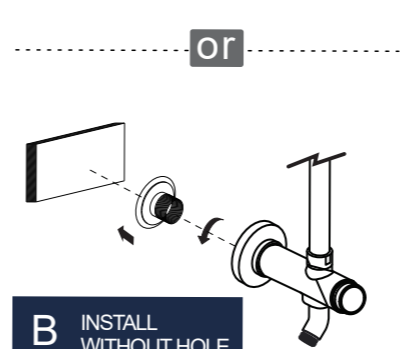

PRODUCT DRAWING

RECOMMENDED TOOLS

INSTALLATION STEPS

BEFORE YOU BEGIN

HANDHELD SHOWERHEAD & RAIN SHOWER COMBO

Installation instruction

Not include valve
MB/BN/BG/CH/ORB

CARE INSTRUCTIONS