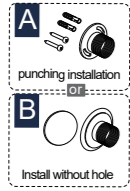

PRODUCT DRAWING

RECOMMENDED TOOLS

INSTALLATION STEPS

BEFORE YOU BEGIN

HANDHELD SHOWERHEAD & RAIN SHOWER COMBO

Installation instruction

Not include valve
MB/BN/BG/CH/ORB

CARE INSTRUCTIONS