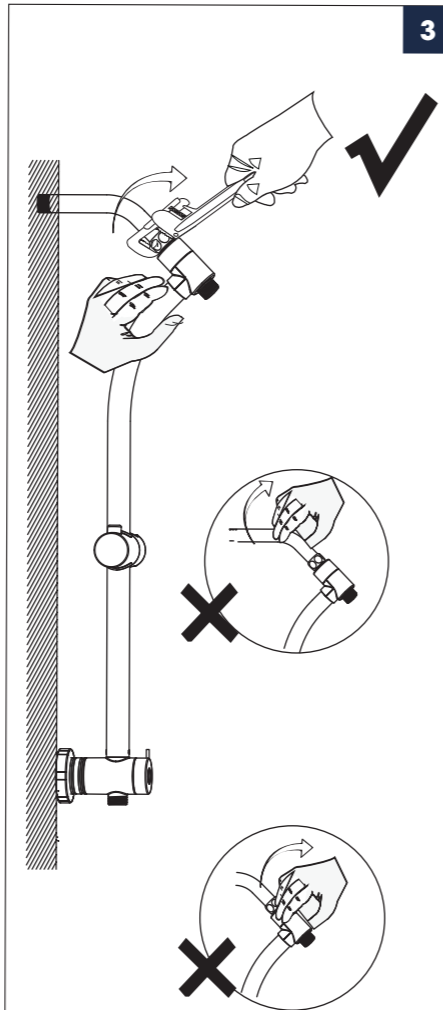

PRODUCT DRAWING

RECOMMENDED TOOLS

INSTALLATION STEPS

BEFORE YOU BEGIN

HANDHELD SHOWERHEAD & RAIN SHOWER COMBO

Installation instruction

Not include valve
MB/BN/BG/CH/ORB

CARE INSTRUCTIONS