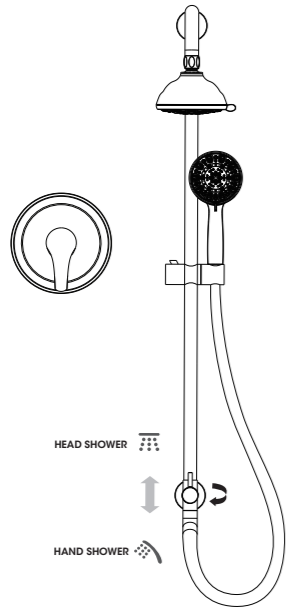

PRODUCT DRAWING

RECOMMENDED TOOLS

INSTALLATION STEPS

BEFORE YOU BEGIN

HANDHELD SHOWERHEAD & RAIN SHOWER COMBO

Installation instruction

Not include valve
MB/BN/BG/CH/ORB

CARE INSTRUCTIONS