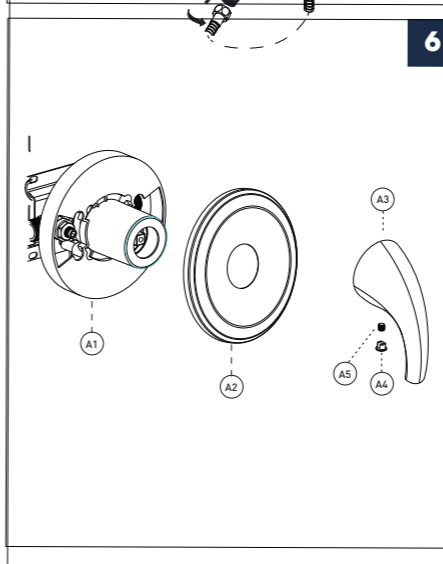

PRODUCT DRAWING

RECOMMENDED TOOLS

INSTALLATION STEPS

BEFORE YOU BEGIN

HANDHELD SHOWERHEAD & RAIN SHOWER COMBO

Installation instruction

Not include valve
MB/BN/BG/CH/ORB

CARE INSTRUCTIONS