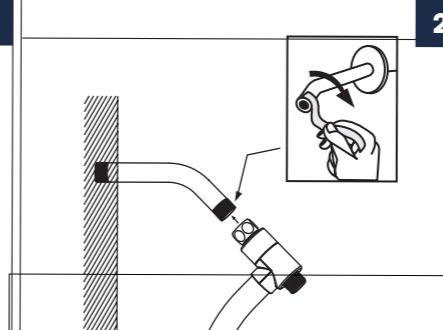

PRODUCT DRAWING

RECOMMENDED TOOLS

INSTALLATION STEPS

BEFORE YOU BEGIN

HANDHELD SHOWERHEAD & RAIN SHOWER COMBO

Installation instruction

Not include valve
MB/BN/BG/CH/ORB

CARE INSTRUCTIONS