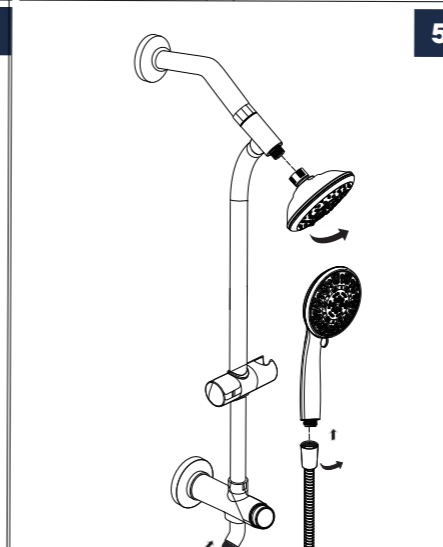

PRODUCT DRAWING

RECOMMENDED TOOLS

INSTALLATION STEPS

BEFORE YOU BEGIN

HANDHELD SHOWERHEAD & RAIN SHOWER COMBO

Installation instruction

Not include valve
MB/BN/BG/CH/ORB

CARE INSTRUCTIONS