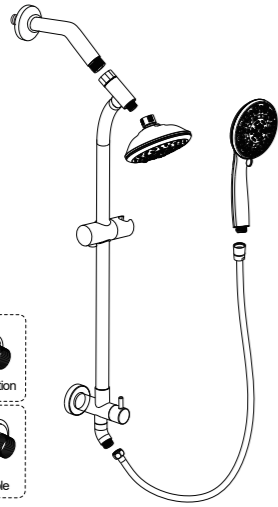

PRODUCT DRAWING

RECOMMENDED TOOLS

INSTALLATION STEPS

BEFORE YOU BEGIN

HANDHELD SHOWERHEAD & RAIN SHOWER COMBO

Installation instruction

Not include valve
MB/BN/BG/CH/ORB

CARE INSTRUCTIONS