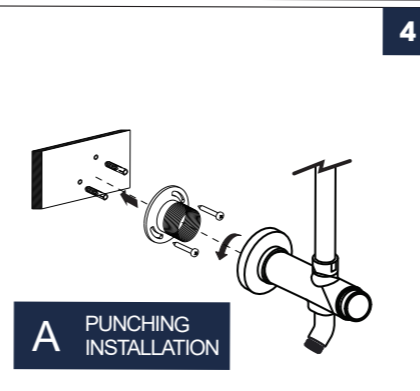

PRODUCT DRAWING

RECOMMENDED TOOLS

INSTALLATION STEPS

BEFORE YOU BEGIN

HANDHELD SHOWERHEAD & RAIN SHOWER COMBO

Installation instruction

Not include valve
MB/BN/BG/CH/ORB

CARE INSTRUCTIONS