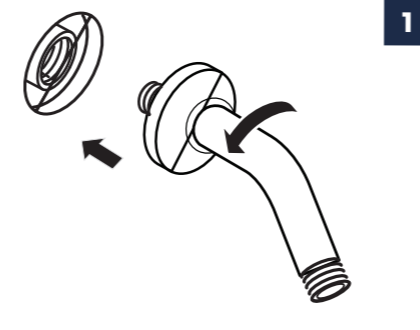

PRODUCT DRAWING

RECOMMENDED TOOLS

INSTALLATION STEPS

BEFORE YOU BEGIN

HANDHELD SHOWERHEAD & RAIN SHOWER COMBO

Installation instruction

Not include valve
MB/BN/BG/CH/ORB

CARE INSTRUCTIONS