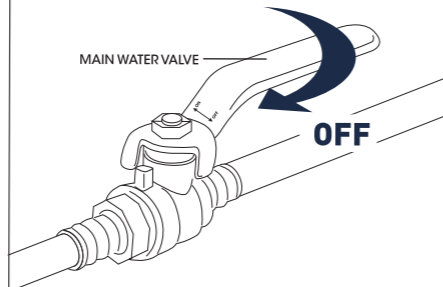

PRODUCT DRAWING

RECOMMENDED TOOLS

INSTALLATION STEPS

BEFORE YOU BEGIN

HANDHELD SHOWERHEAD & RAIN SHOWER COMBO

Installation instruction

Not include valve
MB/BN/BG/CH/ORB

CARE INSTRUCTIONS