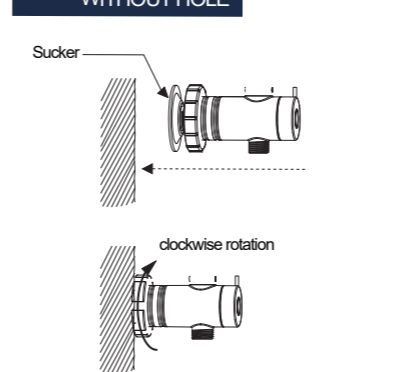

PRODUCT DRAWING

RECOMMENDED TOOLS

INSTALLATION STEPS

BEFORE YOU BEGIN

HANDHELD SHOWERHEAD & RAIN SHOWER COMBO

Installation instruction

Not include valve
MB/BN/BG/CH/ORB

CARE INSTRUCTIONS