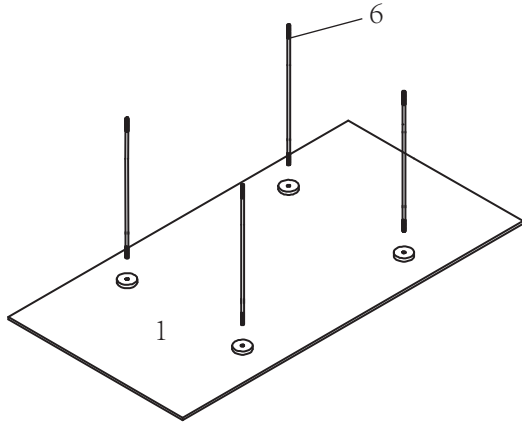

### COMPONENTS LIST

1	Top Glass		x1
---	-----------	--	----

2	Mid+Bot Glass		x1
---	---------------	---	----

3	Tube#1		x2
---	--------	---	----

A	Plastic washer		x4
---	----------------	---	----

B	Metal washer		x4
---	--------------	---	----

C	Nut		x4
---	-----	---	----

4	Tube#2		4.1inch x4
---	--------	--	------------

5	Tube#3		2.95inch x4
---	--------	---	-------------

6	Bolt		x4
---	------	---	----

D	Allen Key		x1
---	-----------	---	----

E	Plastic Spacer		x12
---	----------------	---	-----

1

<b>1</b>	<b>Top Glass</b>		x1	<b>6</b>	<b>Bolt</b>		x4
----------	------------------	---	----	----------	-------------	---	----

2

<b>4</b>	<b>Tube#2</b>		4.1inch	x4	<b>E</b>	<b>Plastic Spacer</b>		x4
----------	---------------	---	---------	----	----------	-----------------------	---	----