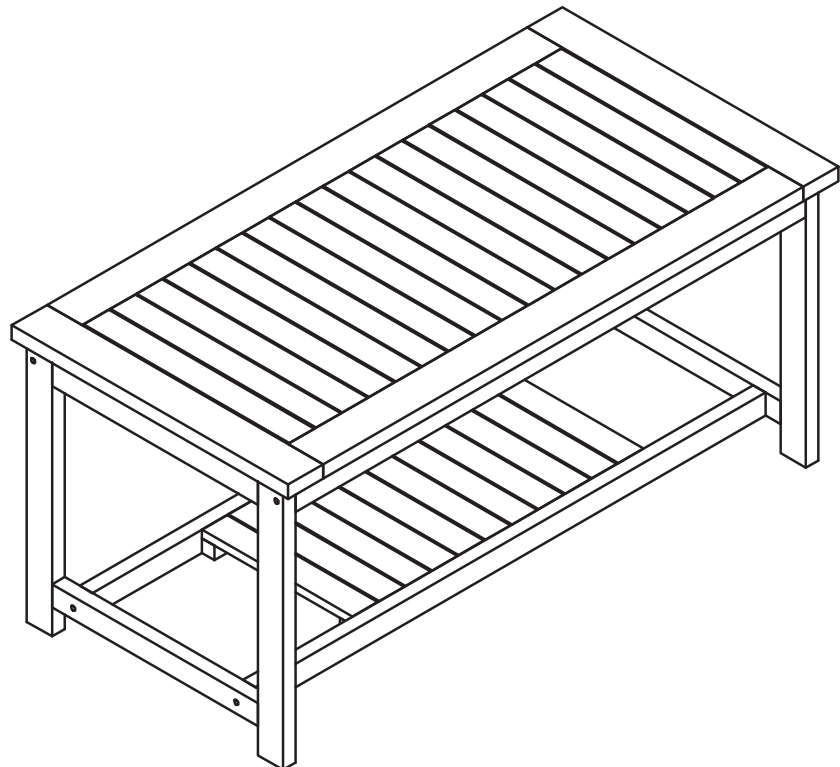

Assembly Instruction

Dear Customer

Thank you for choosing our product. This HIPS Rectangular coffeeTable is designed and packed in compact way. You are required to assemble according to our instruction.component or accessories are included within the package. Simple a fewsteps & around 20 Minutes needed by single person.

Wherever you purchased from, if you are happy with our products, your rating, review or feedback would be highly appretiated. In case the product came with any damages or defectives, please feel free to contact us for free replacement or money refunding.

Thanks again