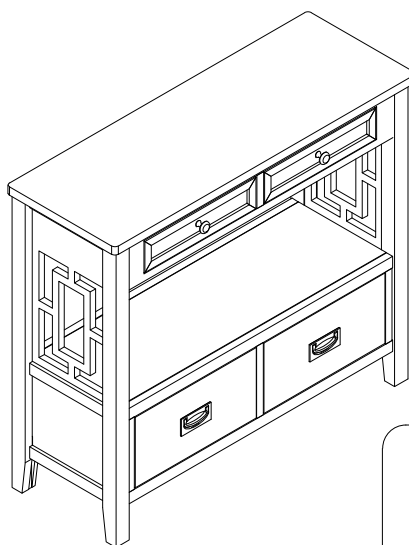

**FINISH .
THANK YOU !**