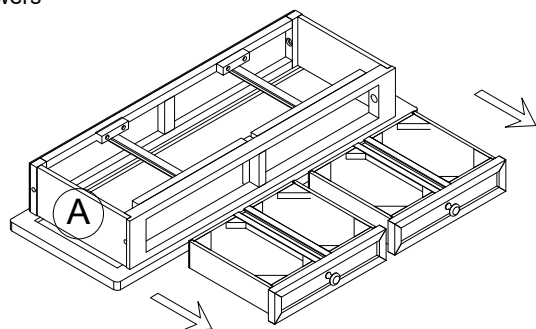

ASSEMBLY INSTRUCTION

MODEL: # FSH2208

Thank you for purchasing this quality product. Be sure to check all packing material carefully for small parts which may have come loose inside the carton during shipment. Separate, identify and count all parts and metal hardware. Compare with parts list to be sure all parts are present. If any part(s) are missing or damaged, please contact your local furniture dealer. For efficient and speedy service, please indicate the model number and code letter of part(s) needed.

***** Do not fully tighten screws until fully assembled *****

No.	COMPONENT LIST		Q'ty	No.	HARDWARE LIST		Q'ty
A		Side Table Top	1pc	1		Bolts 1/4x50mm	4pcs
				2		Bolts 1/4x35mm	8pcs
B		Under Side Table Frame	1pc	3		Lock Washer 1/4	12pcs
				4		Flat Washer 1/4	12pcs
C		Legs Frame	2pcs	5		Allen key K4	1pcs

Step 1 : Hold the plastic up before pulling the side drawers

Step 2 : Align and place Legs frame (C) into under side table frame (B). Use Bolt (2), lock washer(3), flat washer(4) then do not fully tighten bolt places.