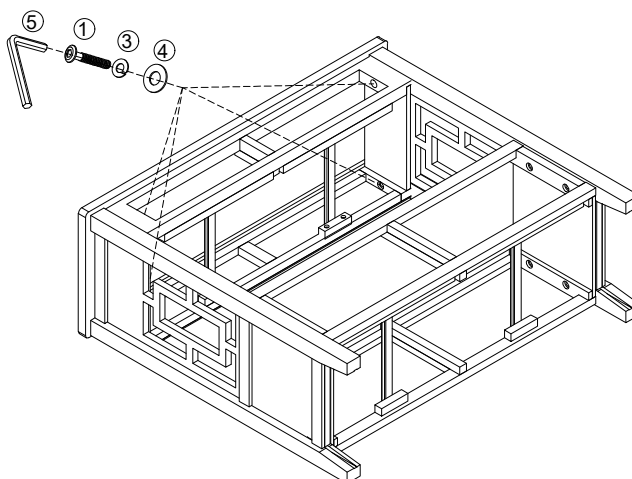

ASSEMBLY INSTRUCTION

MODEL: # FSH2208

Thank you for purchasing this quality product. Be sure to check all packing material carefully for small parts which may have come loose inside the carton during shipment. Separate, identify and count all parts and metal hardware. Compare with parts list to be sure all parts are present. If any part(s) are missing or damaged, please contact your local furniture dealer. For efficient and speedy service, please indicate the model number and code letter of part(s) needed.

*** Do not fully tighten bolts until fully assembled ***

Step 3 : Align and place Side table top (A) into leg frame (C). Use Bolt (1), lock washer(3), flat washer(4) then use allen key (5) fully tighten all bolt places.

Step 4 : Take drawers in to Console table top.