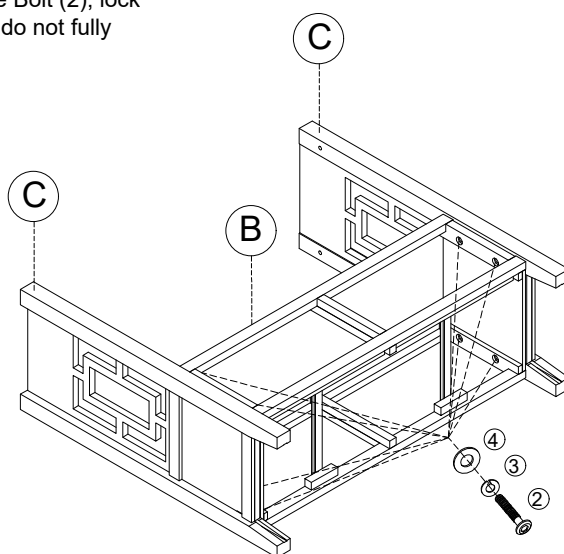

ASSEMBLY INSTRUCTION

MODEL: # FSH2208

Thank you for purchasing this quality product. Be sure to check all packing material carefully for small parts which may have come loose inside the carton during shipment. Separate, identify and count all parts and metal hardware. Compare with parts list to be sure all parts are present. If any part(s) are missing or damaged, please contact your local furniture dealer. For efficient and speedy service, please indicate the model number and code letter of part(s) needed.

***** Do not fully tighten screws until fully assembled *****

No.	COMPONENT LIST		Q'ty	No.	HARDWARE LIST		Q'ty
A		Side Table Top	1pc	1		Bolts 1/4x50mm	4pcs
				2		Bolts 1/4x35mm	8pcs
B		Under Side Table Frame	1pc	3		Lock Washer 1/4	12pcs
				4		Flat Washer 1/4	12pcs
C		Legs Frame	2pcs	5		Allen key K4	1pcs

Step 1 : Hold the plastic up before pulling the side drawers

Step 2 : Align and place Legs frame (C) into under side table frame (B). Use Bolt (2), lock washer(3), flat washer(4) then do not fully tighten bolt places.

***** Do not fully tighten bolts until fully assembled *****

Step 3 : Align and place Side table top (A) into leg frame (C). Use Bolt (1), lock washer(3), flat washer(4) then use allen key (5) fully tighten all bolt places.