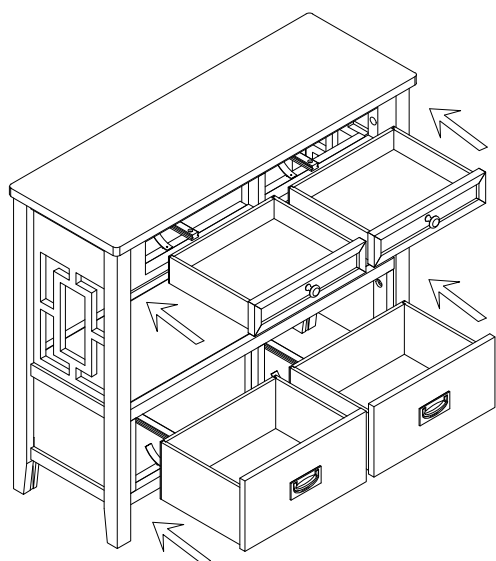

**FINISH .
THANK YOU !**