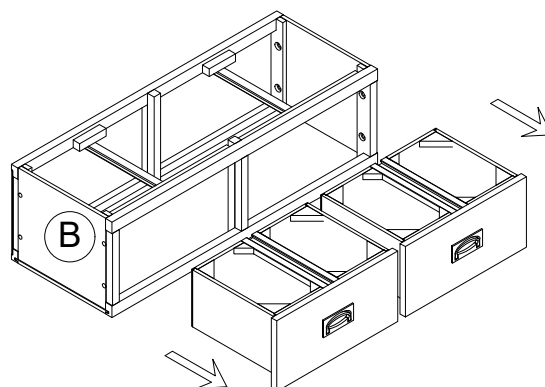

ASSEMBLY INSTRUCTION

MODEL: # FSH2208

Thank you for purchasing this quality product. Be sure to check all packing material carefully for small parts which may have come loose inside the carton during shipment. Separate, identify and count all parts and metal hardware. Compare with parts list to be sure all parts are present. If any part(s) are missing or damaged, please contact your local furniture dealer. For efficient and speedy service, please indicate the model number and code letter of part(s) needed.

***** Do not fully tighten screws until fully assembled *****

No.	COMPONENT LIST		Q'ty	No.	HARDWARE LIST		Q'ty
A		Side Table Top	1pc	1		Bolts 1/4x50mm	4pcs
				2		Bolts 1/4x35mm	8pcs
B		Under Side Table Frame	1pc	3		Lock Washer 1/4	12pcs
				4		Flat Washer 1/4	12pcs
C		Legs Frame	2pcs	5		Allen key K4	1pcs

Step 1 : Hold the plastic up before pulling the side drawers

Step 2 : Align and place Legs frame (C) into under side table frame (B). Use Bolt (2), lock washer(3), flat washer(4) then do not fully tighten bolt places.