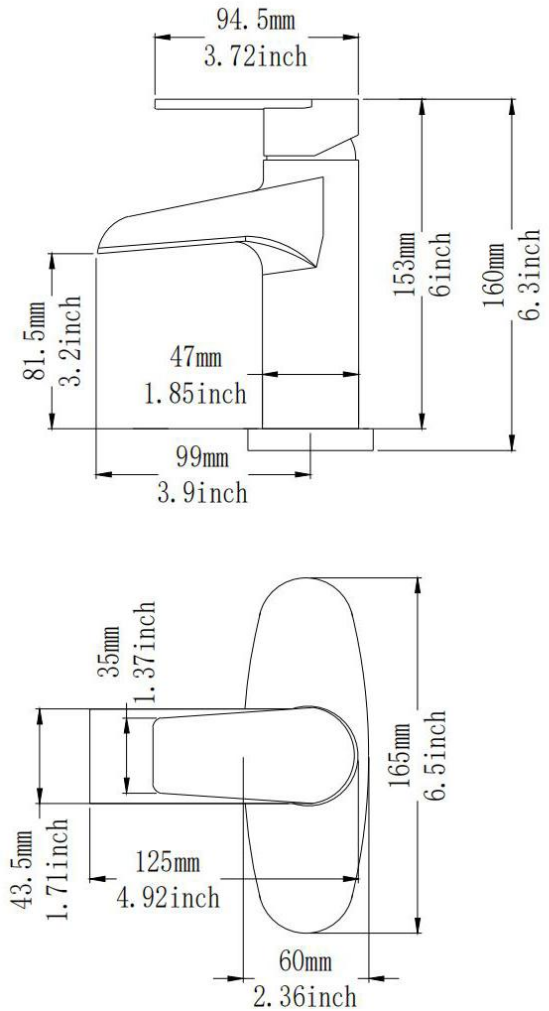

Technical Drawin/Dimension

Water Supply Line