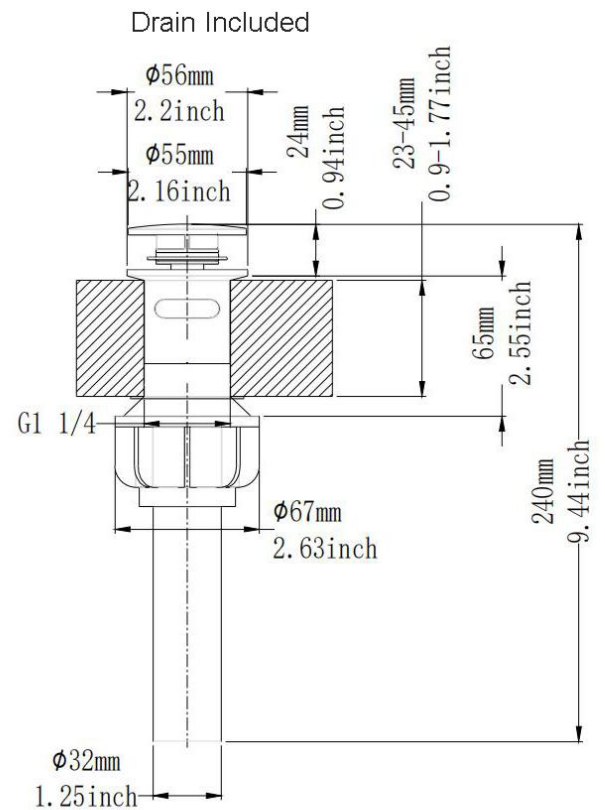

Technical Drawin/Dimension

Water Supply Line