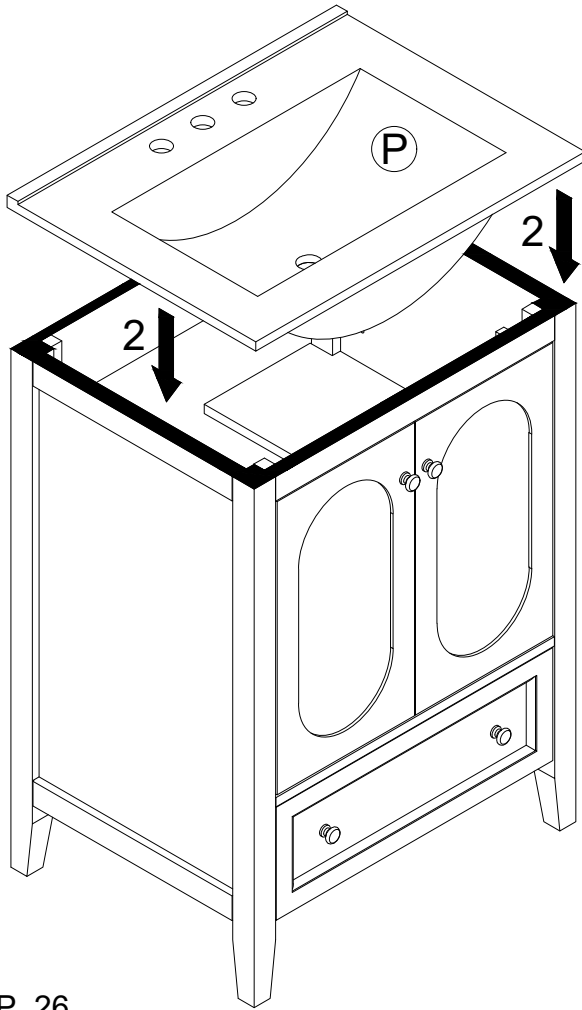

N725P170590K

PRODUCT PARTS:

A	B	C	D	E	F
					
1PC	1PC	1PC	1PC	1PC	1PC
G	H	I	J	K	L
					
1PC	1PC	1PC	1PC	1PC	1PC
M	N	O	P		
					
1PC	1PC	1PC	1PC		

HARDWARE:

①	②	③	④	⑤	⑥
					
Ø8x30mm		Ø3x15mm	Ø6x33mm	300x45mm	Ø3x10mm
18+1 PCS	1 PC	2PCS	14+1 PCS	1 SET	12+1 PCS
⑦	⑧	⑨	⑩	⑪	⑫
					
Ø15x9mm	1/4"x25mm	Ø4x25mm	5/32"x12mm		
14+1 PCS	10+1 PCS	4 PCS	4 PCS	4 PCS	4 PCS
⑬	⑭	⑮	⑯		
					
Ø4x12mm	Ø35mm	Ø3x12mm	35x12mm		
24+2 PCS	4 PCS	2 PCS	2 PCS		

STEP 22

- | | | | | | |
|---|---|------|---|---|------|
| ⑬ |  | 8pcs | ⑭ |  | 4pcs |
| | Ø4x12mm | | | | |
| ⑮ |  | 2pcs | ⑯ |  | 2pcs |
| | Ø3x12mm | | | | |

STEP 23

- ⑬  16pcs
Ø4x12mm

Three-way adjustable hinge for perfectly aligned doors

1. TO ADJUST DOOR FORWARD OR BACKWARD.
2. TO ADJUST DOOR TO RIGHT OR TO LEFT.
3. TO ADJUST DOOR UP OR DOWN.

STEP 24

- ⑩  2pcs
5/32"x12mm
- ⑪  2pcs

STEP 25

To install the Top (1) to the vanity (2). Apply silicone caulk to the top edge of the wood cabinet. With the help of another adult, gently lower the Sink top with assembled sink onto the cabinet. Make sure the Sink top is flush with the back side of the wood cabinet and the wood cabinet left and right side walls.

STEP 26