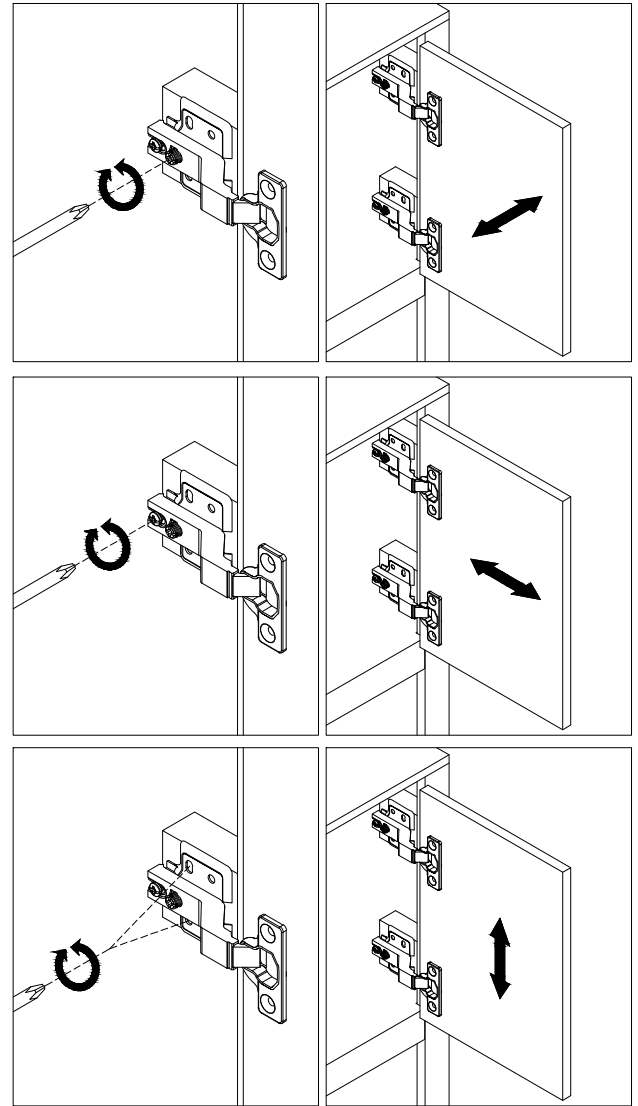

STEP 22

- | | | | | | |
|---|---|------|---|---|------|
| ⑬ |  | 8pcs | ⑭ |  | 4pcs |
| | Ø4x12mm | | | | |
| ⑮ |  | 2pcs | ⑯ |  | 2pcs |
| | Ø3x12mm | | | | |

STEP 23

- ⑬  16pcs
Ø4x12mm

Three-way adjustable hinge for perfectly aligned doors

1. TO ADJUST DOOR FORWARD OR BACKWARD.
2. TO ADJUST DOOR TO RIGHT OR TO LEFT.
3. TO ADJUST DOOR UP OR DOWN.

STEP 24

- ⑩  2pcs
5/32"x12mm
- ⑪  2pcs

STEP 25

To install the Top (1) to the vanity (2). Apply silicone caulk to the top edge of the wood cabinet. With the help of another adult, gently lower the Sink top with assembled sink onto the cabinet. Make sure the Sink top is flush with the back side of the wood cabinet and the wood cabinet left and right side walls.