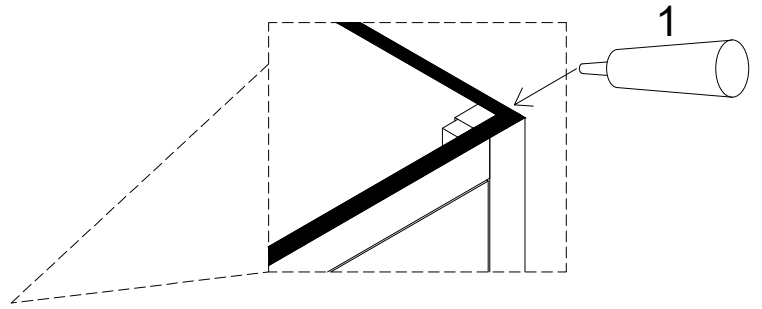

1. TO ADJUST DOOR FORWARD OR BACKWARD.
2. TO ADJUST DOOR TO RIGHT OR TO LEFT.
3. TO ADJUST DOOR UP OR DOWN.

STEP 24

- ⑩  2pcs
5/32"x12mm
- ⑪  2pcs

STEP 25

To install the Top (1) to the vanity (2). Apply silicone caulk to the top edge of the wood cabinet. With the help of another adult, gently lower the Sink top with assembled sink onto the cabinet. Make sure the Sink top is flush with the back side of the wood cabinet and the wood cabinet left and right side walls.