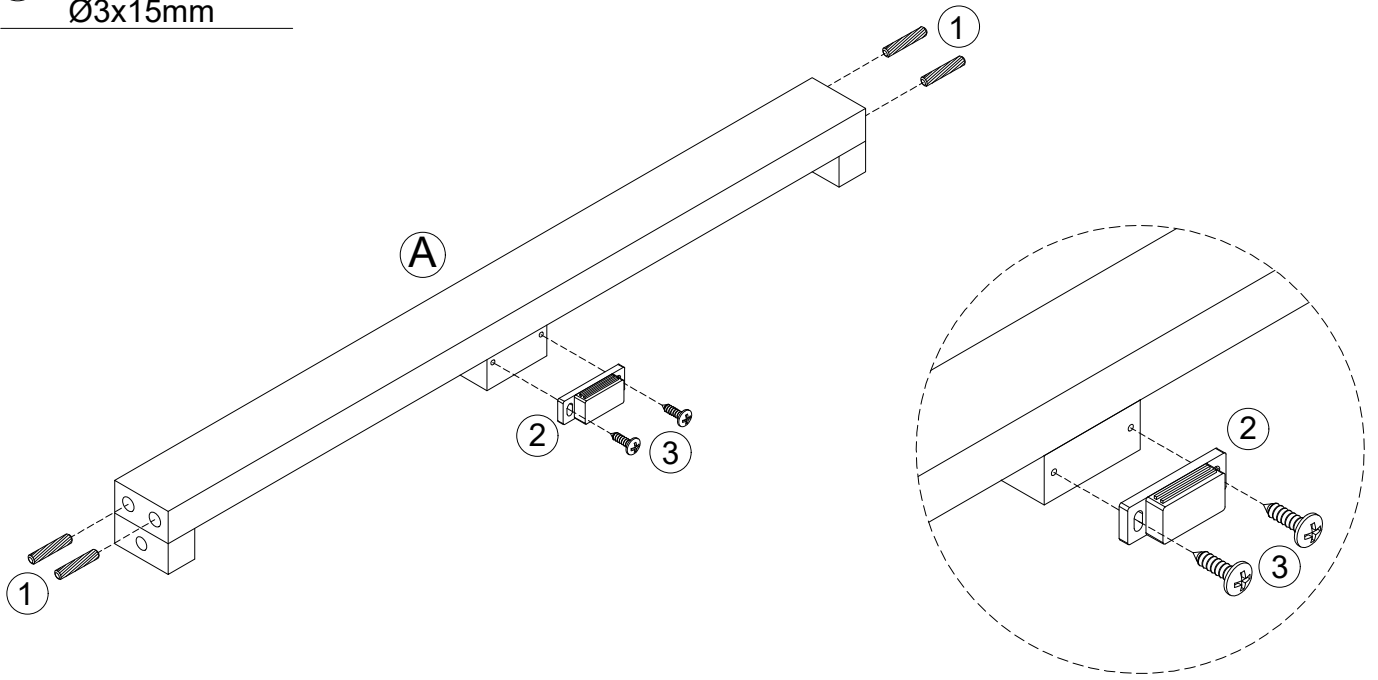

N725P170590K

PRODUCT PARTS:

A	B	C	D	E	F
					
1PC	1PC	1PC	1PC	1PC	1PC
G	H	I	J	K	L
					
1PC	1PC	1PC	1PC	1PC	1PC
M	N	O	P		
					
1PC	1PC	1PC	1PC		

HARDWARE:

①	②	③	④	⑤	⑥
					
Ø8x30mm		Ø3x15mm	Ø6x33mm	300x45mm	Ø3x10mm
18+1 PCS	1 PC	2PCS	14+1 PCS	1 SET	12+1 PCS
⑦	⑧	⑨	⑩	⑪	⑫
					
Ø15x9mm	1/4"x25mm	Ø4x25mm	5/32"x12mm		
14+1 PCS	10+1 PCS	4 PCS	4 PCS	4 PCS	4 PCS
⑬	⑭	⑮	⑯		
					
Ø4x12mm	Ø35mm	Ø3x12mm	35x12mm		
24+2 PCS	4 PCS	2 PCS	2 PCS		

STEP 1

①  4pcs
Ø8x30mm

②  1pc

③  2pcs
Ø3x15mm

STEP 2

①  4pcs
Ø8x30mm

STEP 3

①  4pcs
Ø8x30mm

STEP 4

①  2pcs
Ø8x30mm

STEP 5

- ①  4pcs
Ø8x30mm

STEP 6

- ④  5pcs
Ø6x33mm

STEP 7

⑤  1SET
300x45mm

STEP 8

⑤  1pc
300x45mm

⑥  3pcs
Ø3x10mm

Please make sure that the screw is VERTICAL
so as not to affect the sliding of the drawer.

STEP 9

- ④  5pcs
Ø6x33mm

STEP 10

- ⑤  1pc
300x45mm