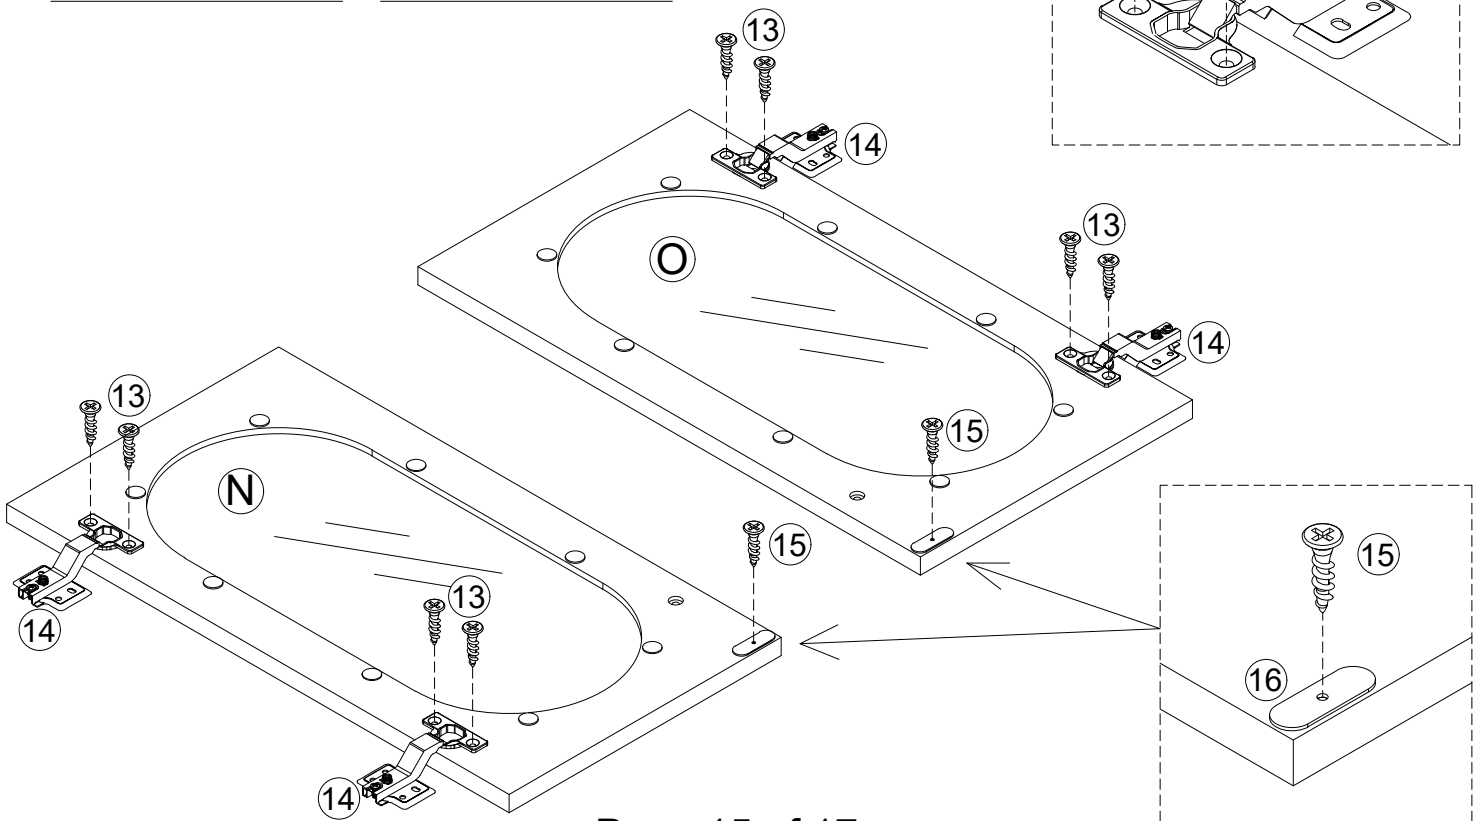

- ⑥  3pcs
Ø3x10mm

Please make sure that the screw is VERTICAL so as not to affect the sliding of the drawer.

STEP 11

- ⑦  10pcs Ø15x9mm
- ⑧  10pcs 1/4"x25mm

STEP 12

- ⑨  4pcs Ø4x25

STEP 13

STEP 14

- ④  4pcs
Ø6x33mm
-

STEP 15

7  4pcs
Ø15x9mm

STEP 16

10  2pcs
5/32"x12mm

11  2pcs

STEP 17

⑤  1pc

⑥  3pcs
Ø3x10mm

STEP 18

⑤  1pc

⑥  3pcs
Ø3x10mm

STEP 19

STEP 20

- ⑫  4pcs

STEP 21

STEP 22

- | | | | | | |
|---|---|------|---|---|------|
| ⑬ |  | 8pcs | ⑭ |  | 4pcs |
| | Ø4x12mm | | | | |
| ⑮ |  | 2pcs | ⑯ |  | 2pcs |
| | Ø3x12mm | | | | |

STEP 23

- ⑬  16pcs
Ø4x12mm

Three-way adjustable hinge for perfectly aligned doors