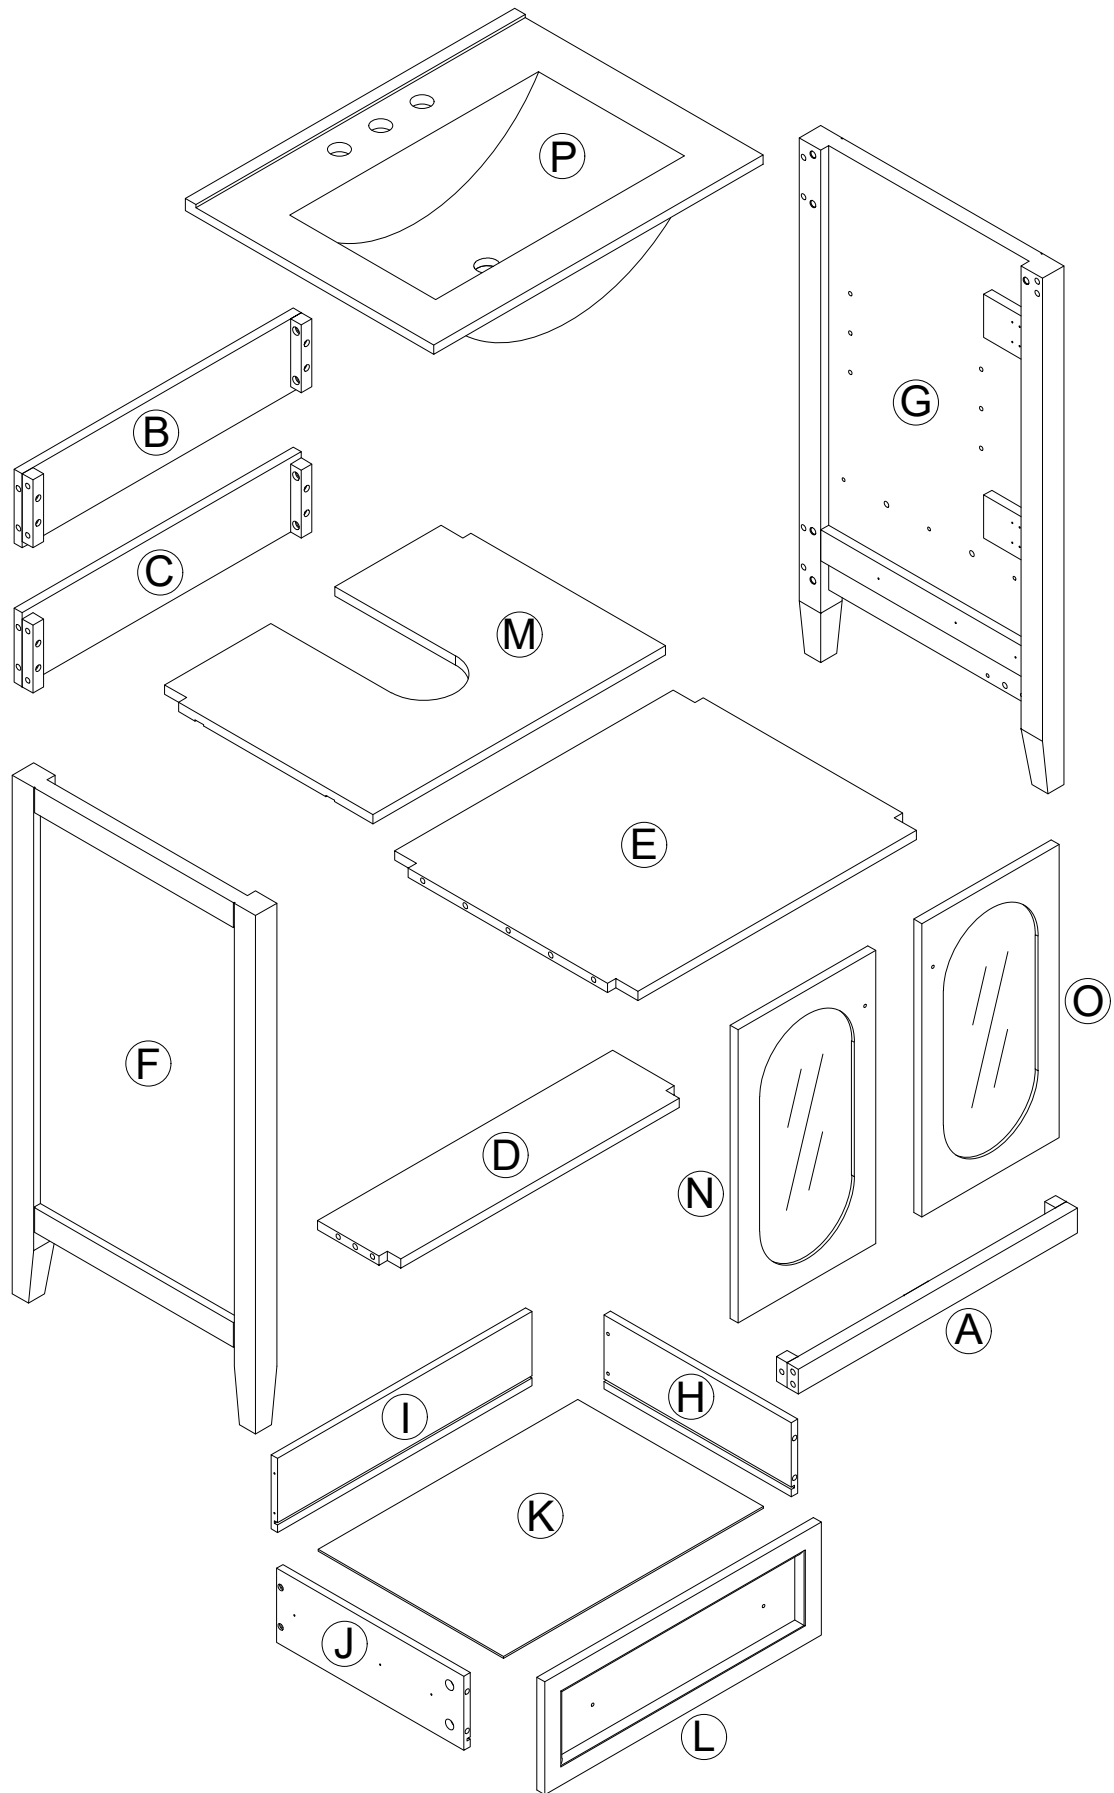

N725P170590K

PRODUCT PARTS:

A	B	C	D	E	F
					
1PC	1PC	1PC	1PC	1PC	1PC
G	H	I	J	K	L
					
1PC	1PC	1PC	1PC	1PC	1PC
M	N	O	P		
					
1PC	1PC	1PC	1PC		

HARDWARE:

①	②	③	④	⑤	⑥
					
Ø8x30mm		Ø3x15mm	Ø6x33mm	300x45mm	Ø3x10mm
18+1 PCS	1 PC	2PCS	14+1 PCS	1 SET	12+1 PCS
⑦	⑧	⑨	⑩	⑪	⑫
					
Ø15x9mm	1/4"x25mm	Ø4x25mm	5/32"x12mm		
14+1 PCS	10+1 PCS	4 PCS	4 PCS	4 PCS	4 PCS
⑬	⑭	⑮	⑯		
					
Ø4x12mm	Ø35mm	Ø3x12mm	35x12mm		
24+2 PCS	4 PCS	2 PCS	2 PCS		

STEP 1

①  4pcs
Ø8x30mm

②  1pc

③  2pcs
Ø3x15mm

STEP 2

①  4pcs
Ø8x30mm

STEP 3

①  4pcs
Ø8x30mm

STEP 4

①  2pcs
Ø8x30mm

STEP 5

- ①  4pcs
Ø8x30mm

STEP 6

- ④  5pcs
Ø6x33mm

STEP 7

⑤  1SET
300x45mm

1. TO ADJUST DOOR FORWARD OR BACKWARD.
2. TO ADJUST DOOR TO RIGHT OR TO LEFT.
3. TO ADJUST DOOR UP OR DOWN.

STEP 24

- ⑩  2pcs
5/32"x12mm
- ⑪  2pcs

STEP 25

To install the Top (1) to the vanity (2). Apply silicone caulk to the top edge of the wood cabinet. With the help of another adult, gently lower the Sink top with assembled sink onto the cabinet. Make sure the Sink top is flush with the back side of the wood cabinet and the wood cabinet left and right side walls.