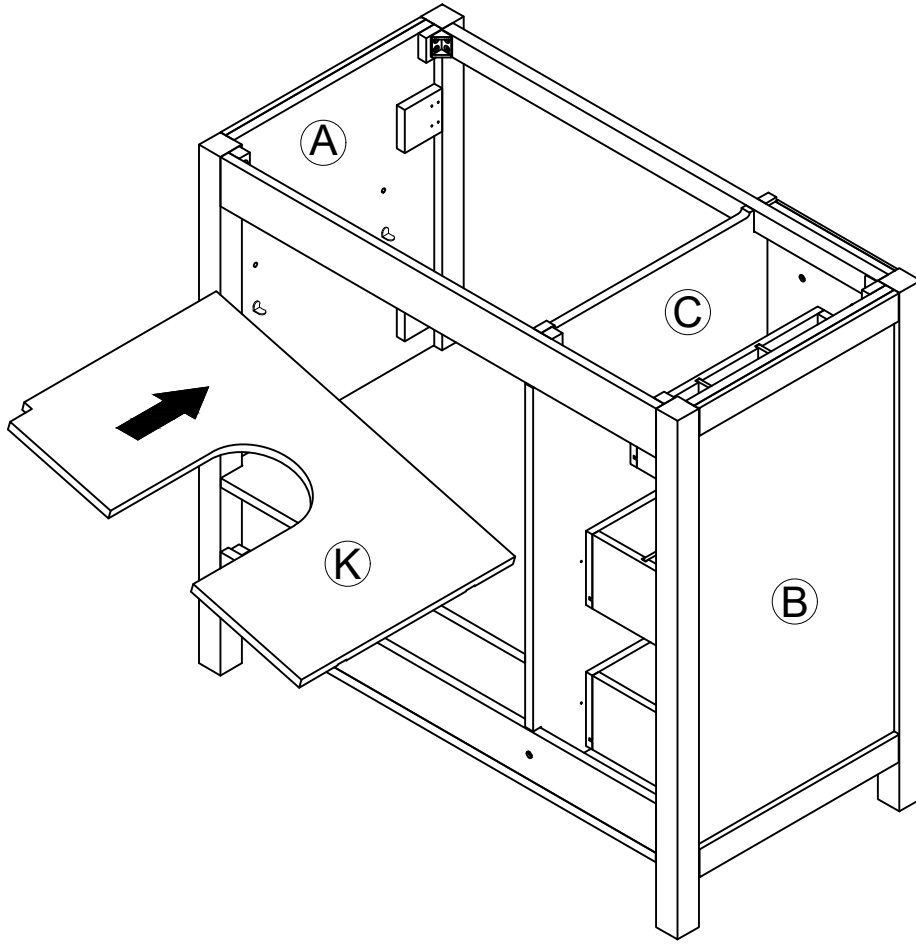

②  4pcs  
Ø4x20mm

STEP 26

STEP 27

STEP 28

STEP 29

STEP 30

### STEP 31

⑩  16pcs  
Ø4x12mm

Three-way adjustable hinge for perfectly aligned doors

1. TO ADJUST DOOR FORWARD OR BACKWARD.
2. TO ADJUST DOOR TO RIGHT OR TO LEFT.
3. TO ADJUST DOOR UP OR DOWN.