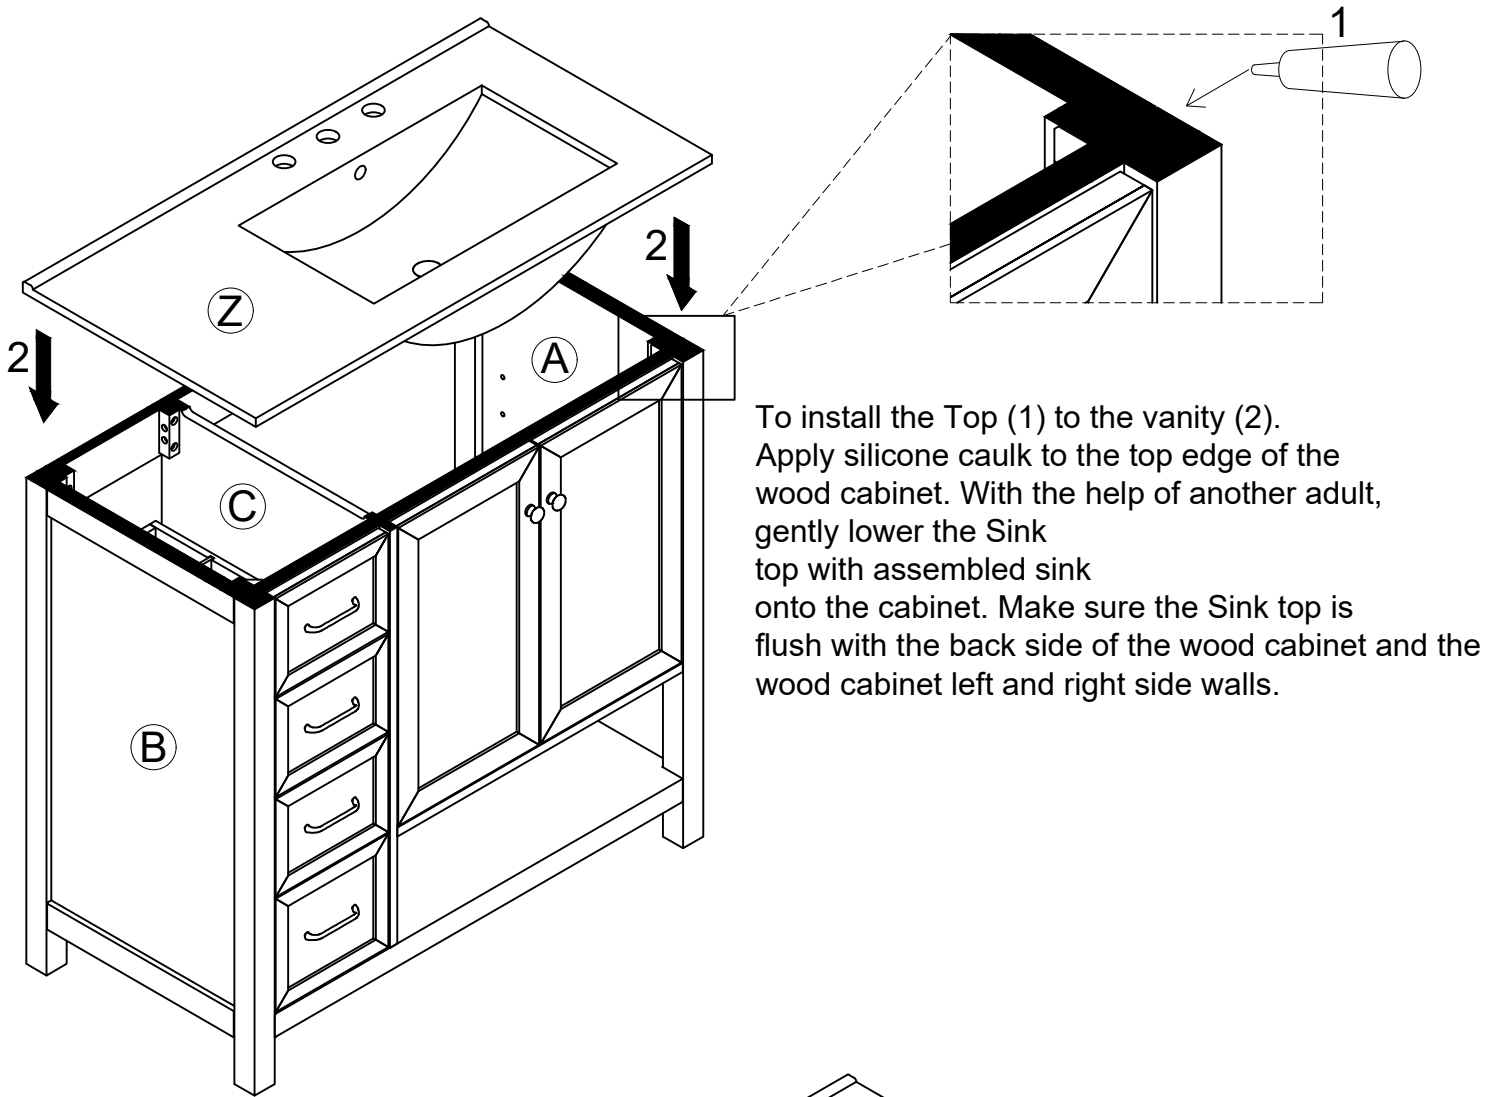

STEP 33

To install the Top (1) to the vanity (2). Apply silicone caulk to the top edge of the wood cabinet. With the help of another adult, gently lower the Sink top with assembled sink onto the cabinet. Make sure the Sink top is flush with the back side of the wood cabinet and the wood cabinet left and right side walls.

STEP 34