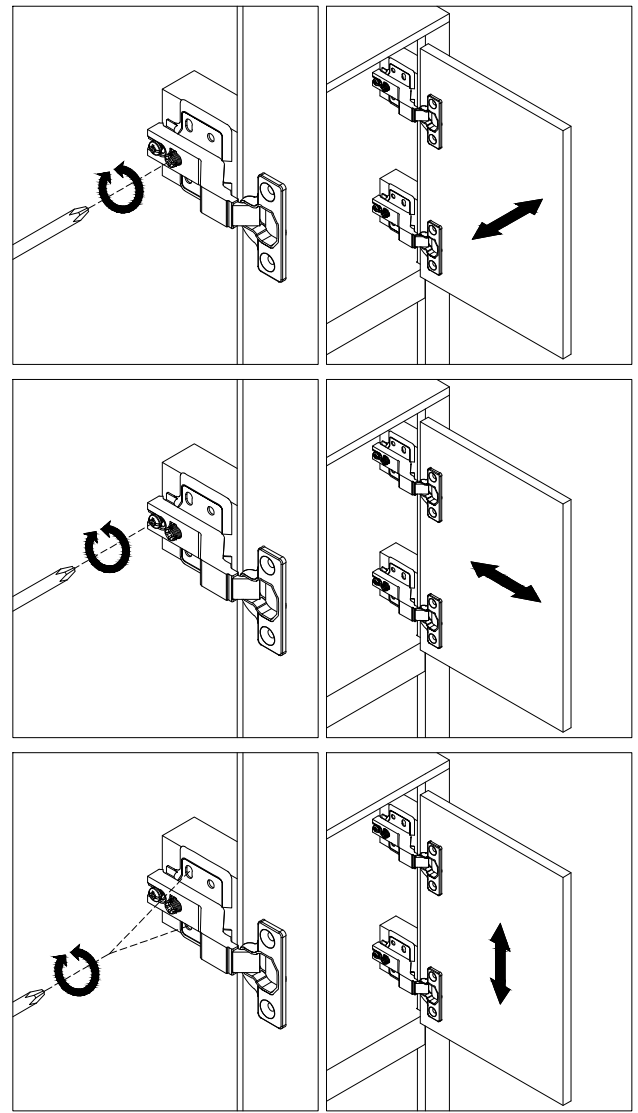

②  4pcs  
Ø4x20mm

STEP 26

STEP 27

STEP 28

STEP 29

STEP 30

### STEP 31

⑩  16pcs  
Ø4x12mm

Three-way adjustable hinge for perfectly aligned doors

1. TO ADJUST DOOR FORWARD OR BACKWARD.
2. TO ADJUST DOOR TO RIGHT OR TO LEFT.
3. TO ADJUST DOOR UP OR DOWN.