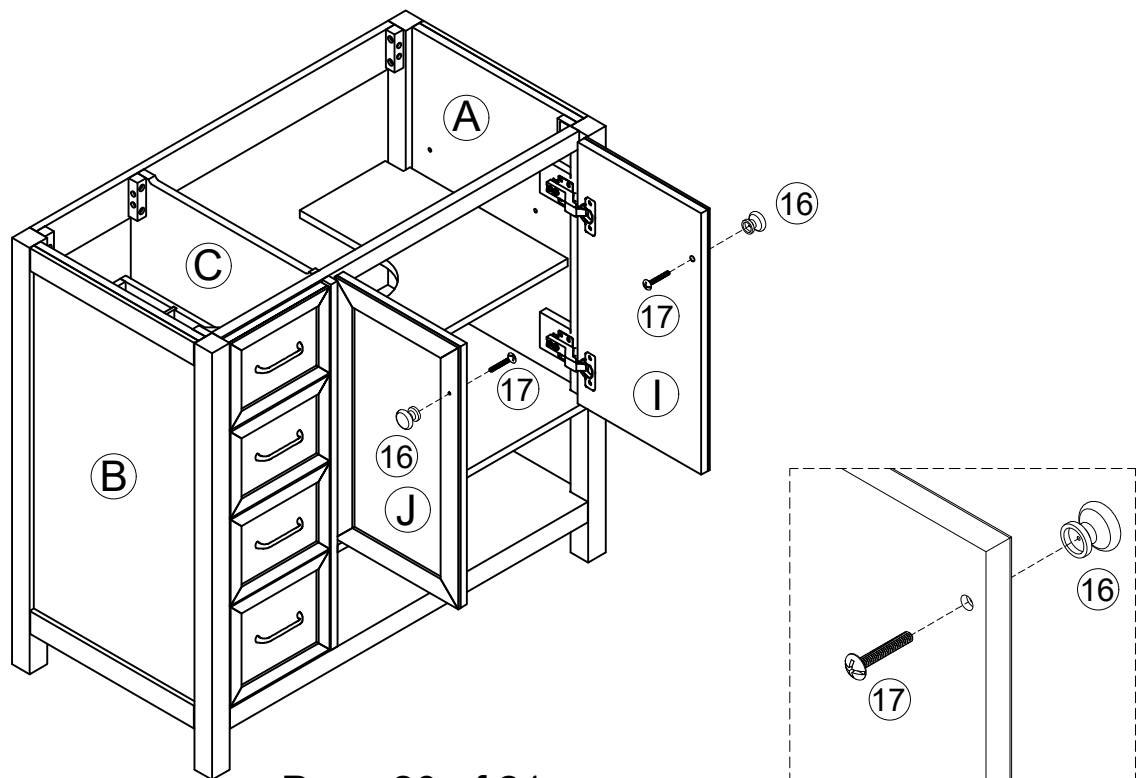

STEP 32

⑩⑥ 2pcs ⑩⑦ 2pcs
5/32"x15mm