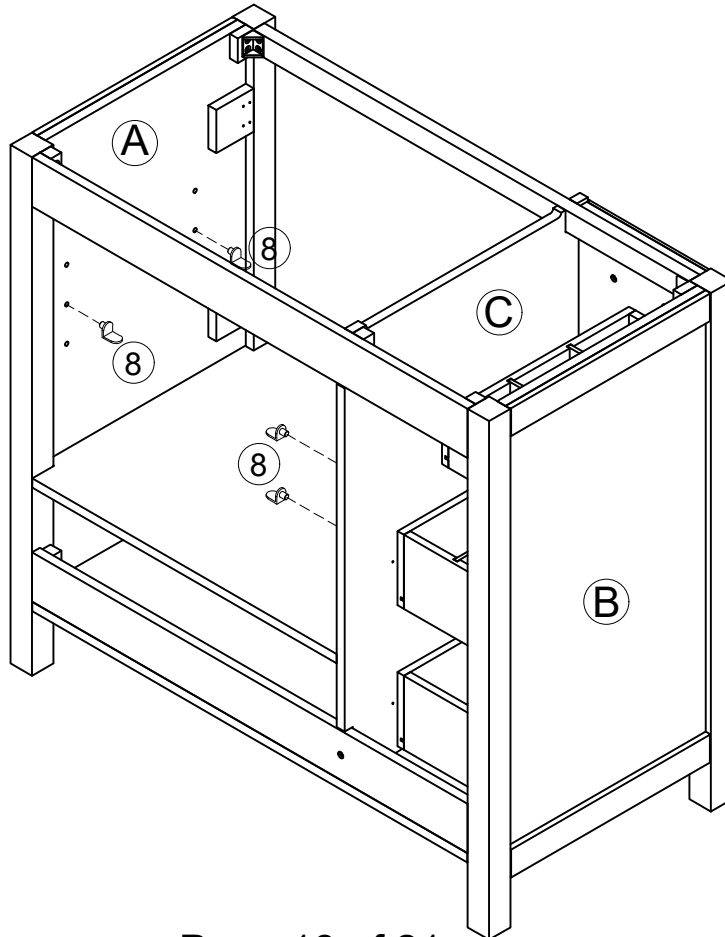

②  4pcs  
Ø4x20mm

STEP 26

STEP 27

STEP 28

STEP 29

STEP 30

### STEP 31

⑩  16pcs  
Ø4x12mm

Three-way adjustable hinge for perfectly aligned doors

1. TO ADJUST DOOR FORWARD OR BACKWARD.
2. TO ADJUST DOOR TO RIGHT OR TO LEFT.
3. TO ADJUST DOOR UP OR DOWN.