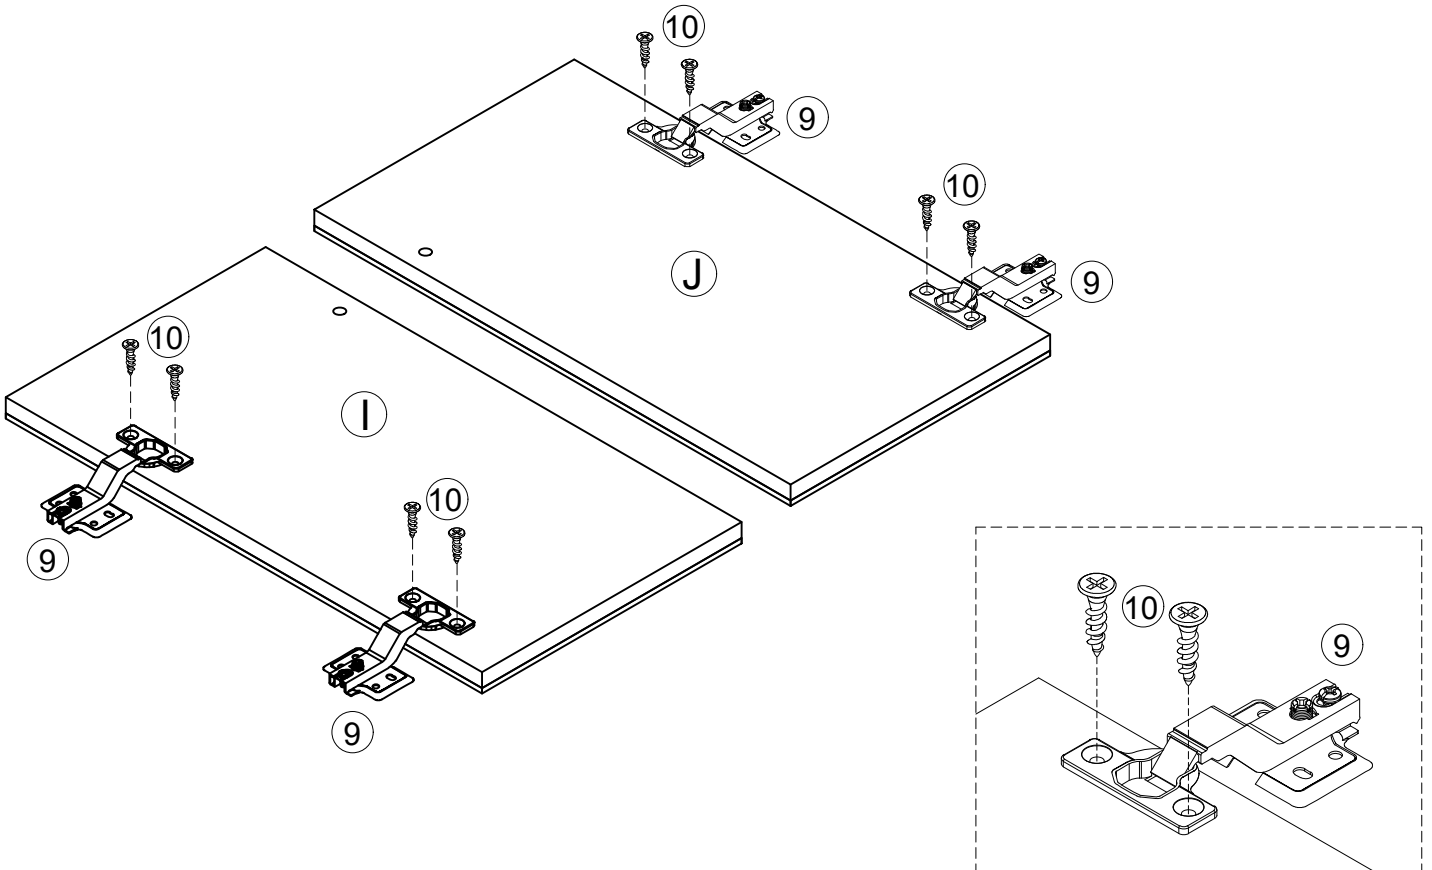

STEP 21

③  8pcs  
Ø4x25mm

STEP 22

STEP 23

- 3  8pcs  
Ø4x25mm

STEP 24

- 15  3pcs  
17  6pcs  
5/32"x15mm

STEP 25

②  4pcs  
Ø4x20mm

STEP 26

STEP 27

STEP 28

STEP 29

STEP 30

### STEP 31

⑩  16pcs  
Ø4x12mm

Three-way adjustable hinge for perfectly aligned doors

1. TO ADJUST DOOR FORWARD OR BACKWARD.
2. TO ADJUST DOOR TO RIGHT OR TO LEFT.
3. TO ADJUST DOOR UP OR DOWN.