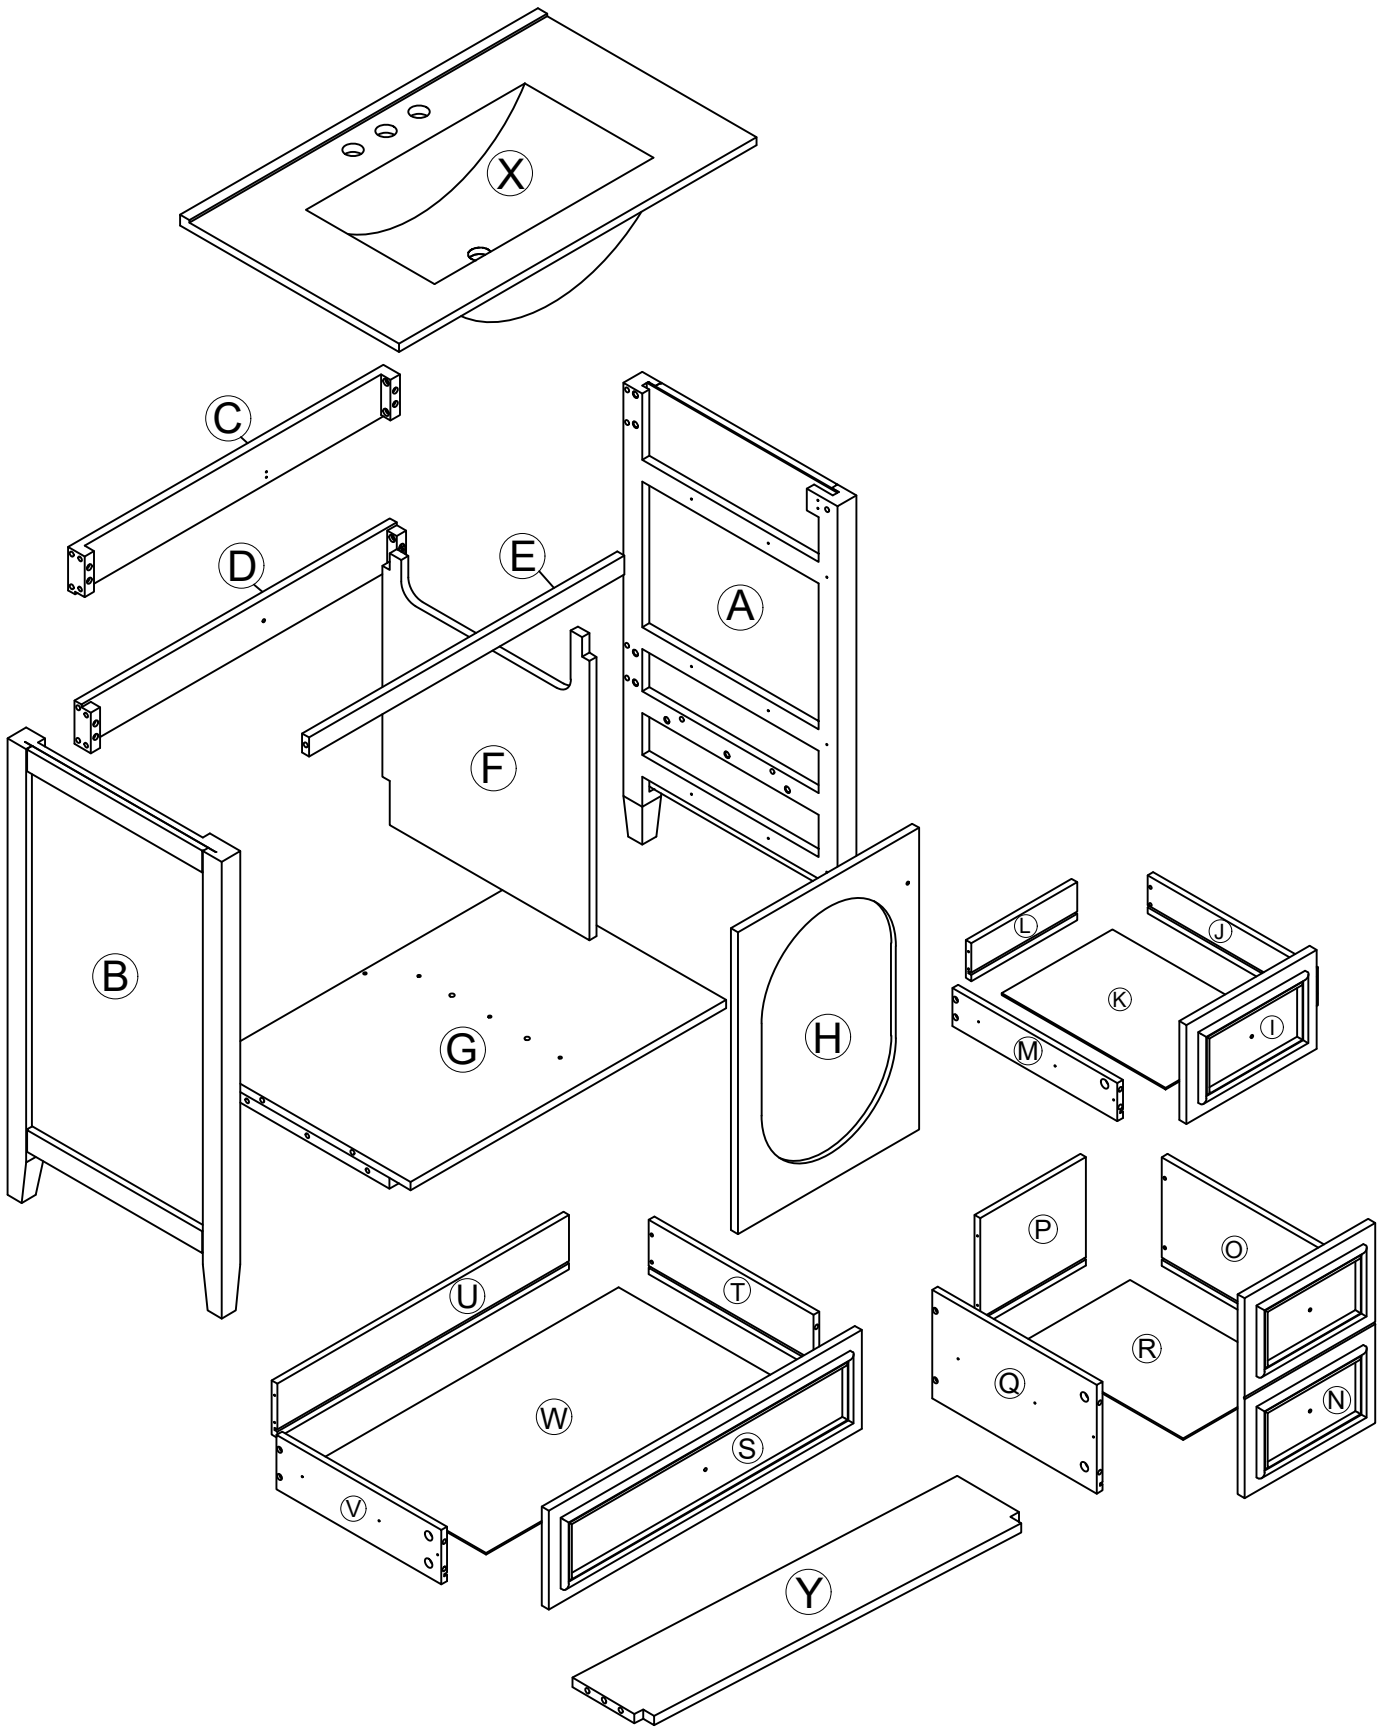

N725P185816

PRODUCT PARTS:

A	B	C	D	E	F
					
1PC	1PC	1PC	1PC	1PC	1PC
G	H	I	J	K	L
					
1PC	1PC	1PC	1PC	1PC	1PC
M	N	O	P	Q	R
					
1PC	1PC	1PC	1PC	1PC	1PC
S	T	U	V	W	X
					
1PC	1PC	1PC	1PC	1PC	1PC
Y					
					
1PC					

# HARDWARE:

①	②	③	④	⑤	⑥
					
1/4"x25mm	Ø4x25mm	Ø4x35mm	Ø8x30mm	17x17x21mm	
<b>14+1 PCS</b>	<b>12+1 PCS</b>	<b>5 PCS</b>	<b>18+1 PCS</b>	<b>1 PC</b>	<b>2 PCS</b>
⑦	⑧	⑨	⑩	⑪	⑫
					
20x20x30mm	Ø4x12mm	12"x45mm	Ø3x10 mm	Ø6x33mm	Ø15x9mm
<b>3 PCS</b>	<b>12+1 PCS</b>	<b>3 SET</b>	<b>36+2 PCS</b>	<b>16+1 PCS</b>	<b>16+1 PCS</b>
⑬	⑭	⑮			
					
5 PCS	5/32"x18mm	Ø3x12 mm			
<b>5 PCS</b>	<b>5 PCS</b>	<b>16+1 PCS</b>			

### STEP 32

To install the Top (1) to the vanity (2). Apply silicone caulk to the top edge of the wood cabinet. With the help of another adult, gently lower the Sink top with assembled sink onto the cabinet. Make sure the Sink top is flush with the back side of the wood cabinet and the wood cabinet left and right side walls.