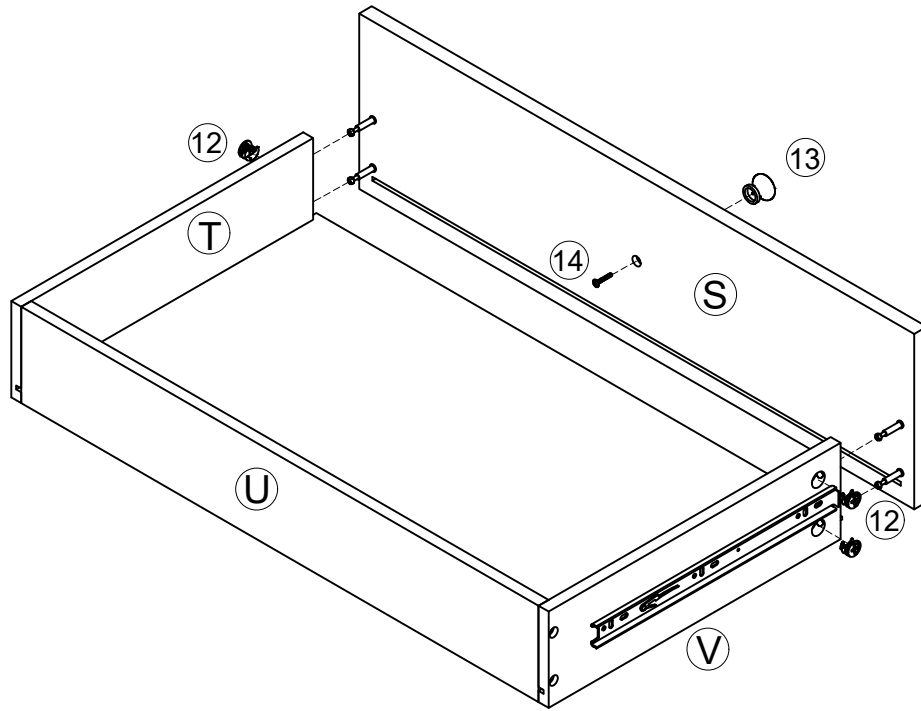

STEP 25

②  4pcs  
Ø4x25mm

STEP 26

STEP 27

- ⑫  4pcs Ø15x9mm
- ⑬  1pc
- ⑭  1pc 5/32"x18mm

STEP 28

STEP 29

- ⑥  2pcs   
 ⑧  4pcs  
 Ø4x12mm

STEP 30

- ⑧  8pcs  
 Ø4x12mm

Three-way adjustable hinge for perfectly aligned doors

1. TO ADJUST DOOR FORWARD OR BACKWARD.
2. TO ADJUST DOOR TO RIGHT OR TO LEFT.
3. TO ADJUST DOOR UP OR DOWN.