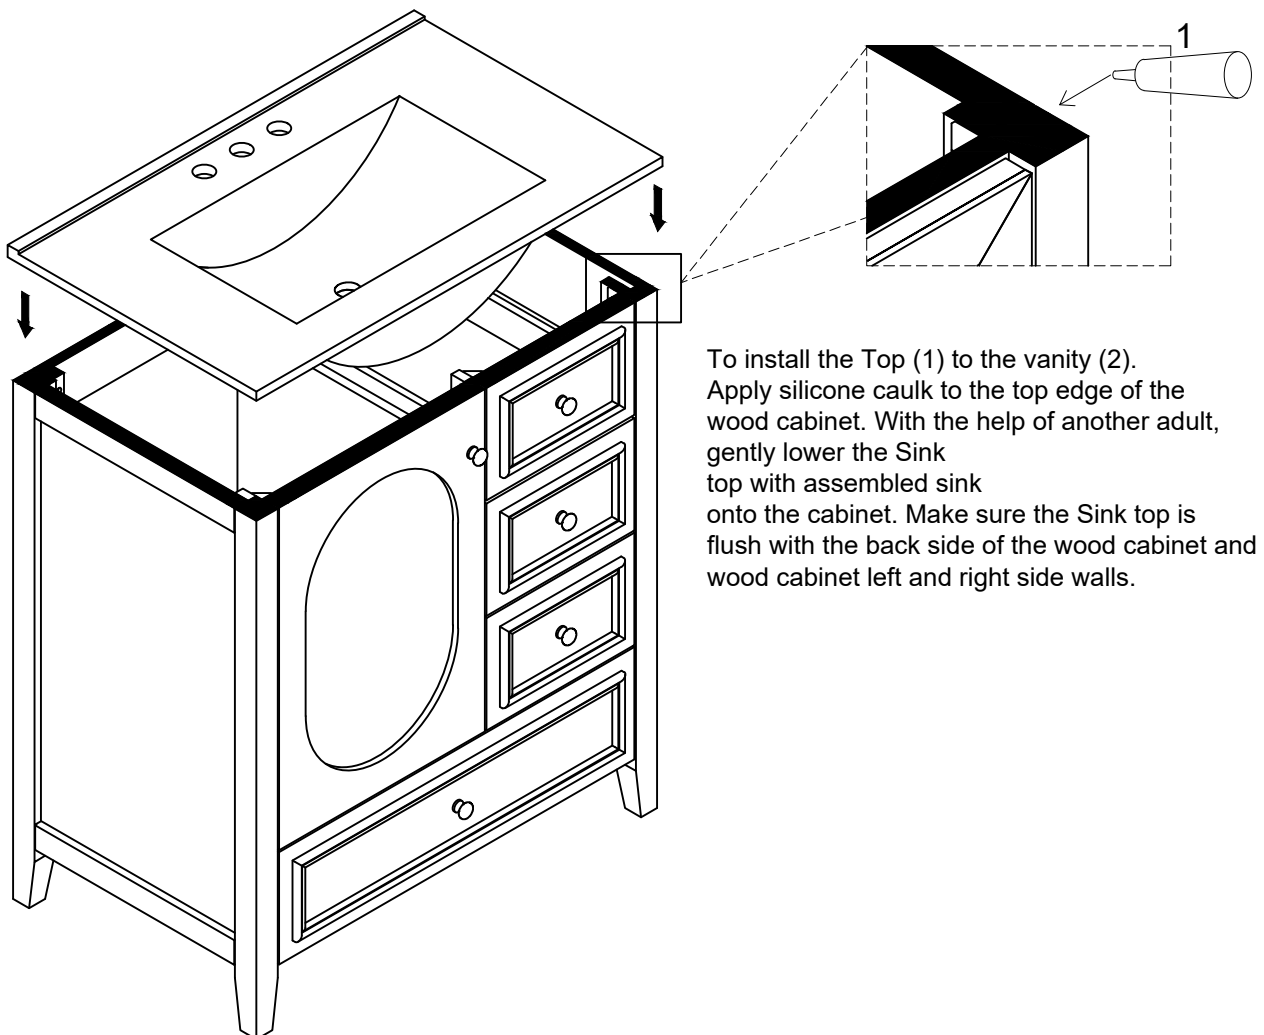

To install the Top (1) to the vanity (2). Apply silicone caulk to the top edge of the wood cabinet. With the help of another adult, gently lower the Sink top with assembled sink onto the cabinet. Make sure the Sink top is flush with the back side of the wood cabinet and the wood cabinet left and right side walls.