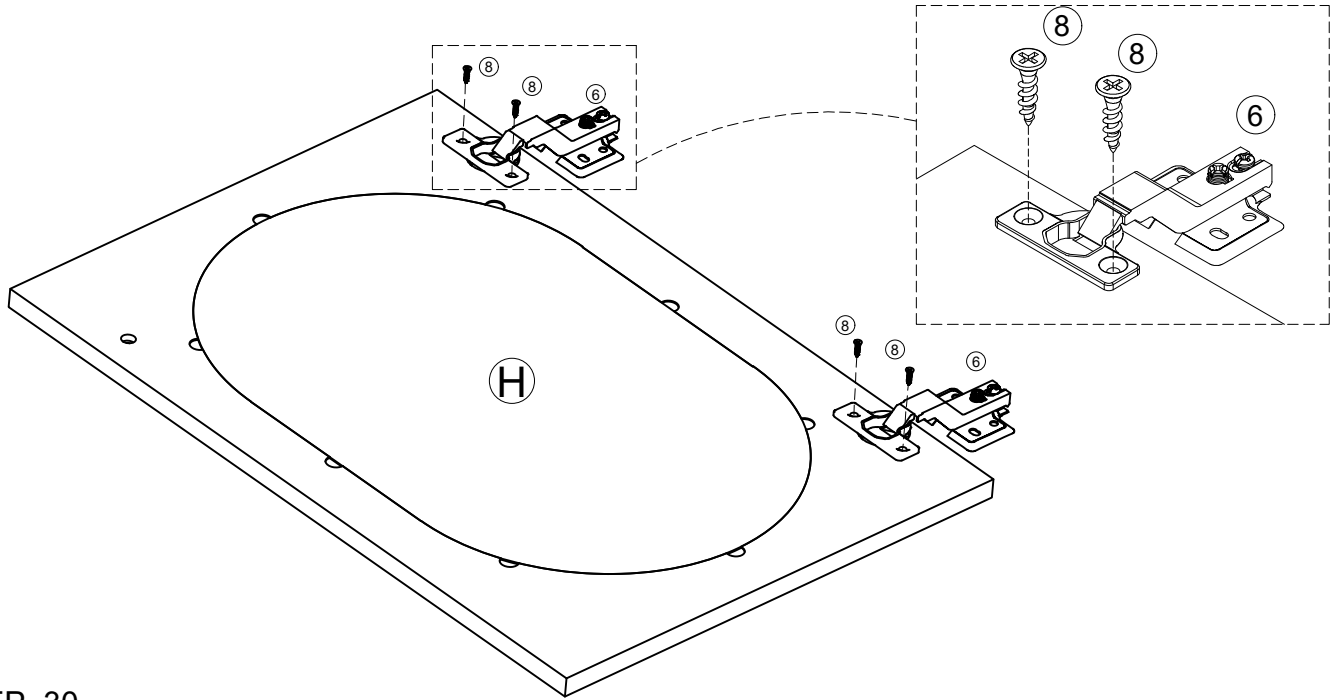

### STEP 22

- 2  4pcs  
Ø4x25mm

STEP 23

STEP 24

- |   |   |      |   |   |      |   |   |      |
|---|---|------|---|---|------|---|---|------|
| ⑫ |  | 4pcs | ⑬ |  | 2pcs | ⑭ |  | 2pcs |
|   | Ø15x9mm   |      |   |   |      |   | 5/32"x18mm  |      |

STEP 25

②  4pcs  
Ø4x25mm

STEP 26

STEP 27

- ⑫  4pcs Ø15x9mm
- ⑬  1pc
- ⑭  1pc 5/32"x18mm

STEP 28

STEP 29

- ⑥  2pcs   
 ⑧  4pcs  
 Ø4x12mm

STEP 30

- ⑧  8pcs  
 Ø4x12mm

Three-way adjustable hinge for perfectly aligned doors

1. TO ADJUST DOOR FORWARD OR BACKWARD.
2. TO ADJUST DOOR TO RIGHT OR TO LEFT.
3. TO ADJUST DOOR UP OR DOWN.