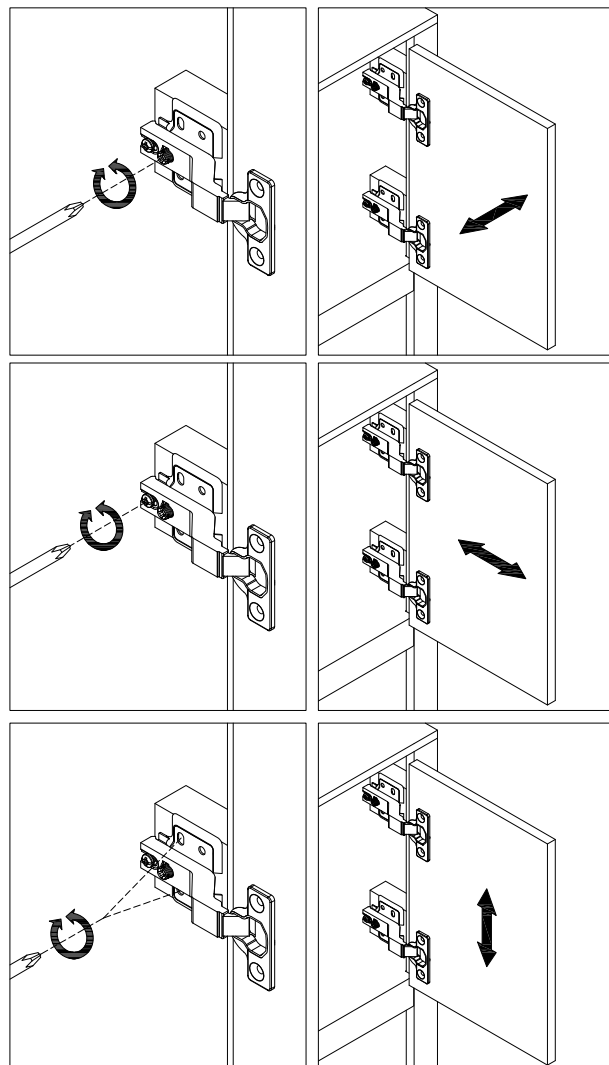

STEP 14

⑥  6pcs  
Ø4x25

STEP 15

- 7  8pcs 8  4pcs  
 $\text{Ø}4 \times 12 \text{mm}$

STEP 16

- 7  16pcs  
 $\text{Ø}4 \times 12 \text{mm}$

Three-way adjustable hinge for perfectly aligned doors

1. TO ADJUST DOOR FORWARD OR BACKWARD.
2. TO ADJUST DOOR TO RIGHT OR TO LEFT.
3. TO ADJUST DOOR UP OR DOWN.

x 4

STEP 17

⑨  8pcs  
5/32"x12mm

STEP 18

⑩  4pcs ⑪  2pcs  
5/32"x18mm

STEP 19

To install the Top (1) to the vanity (2). Apply silicone caulk to the top edge of the wood cabinet. With the help of another adult, gently lower the Sink top with assembled sink onto the cabinet. Make sure the Sink top is flush with the back side of the wood cabinet and the wood cabinet left and right side walls.