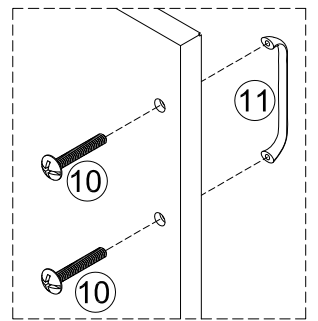

STEP 14

⑥  6pcs  
Ø4x25

STEP 15

- 7  8pcs 8  4pcs  
 $\text{Ø}4 \times 12 \text{mm}$

STEP 16

- 7  16pcs  
 $\text{Ø}4 \times 12 \text{mm}$

Three-way adjustable hinge for perfectly aligned doors

1. TO ADJUST DOOR FORWARD OR BACKWARD.
2. TO ADJUST DOOR TO RIGHT OR TO LEFT.
3. TO ADJUST DOOR UP OR DOWN.

x 4

STEP 17

⑨  8pcs  
5/32"x12mm

STEP 18

⑩  4pcs ⑪  2pcs  
5/32"x18mm

STEP 19

To install the Top (1) to the vanity (2). Apply silicone caulk to the top edge of the wood cabinet. With the help of another adult, gently lower the Sink top with assembled sink onto the cabinet. Make sure the Sink top is flush with the back side of the wood cabinet and the wood cabinet left and right side walls.