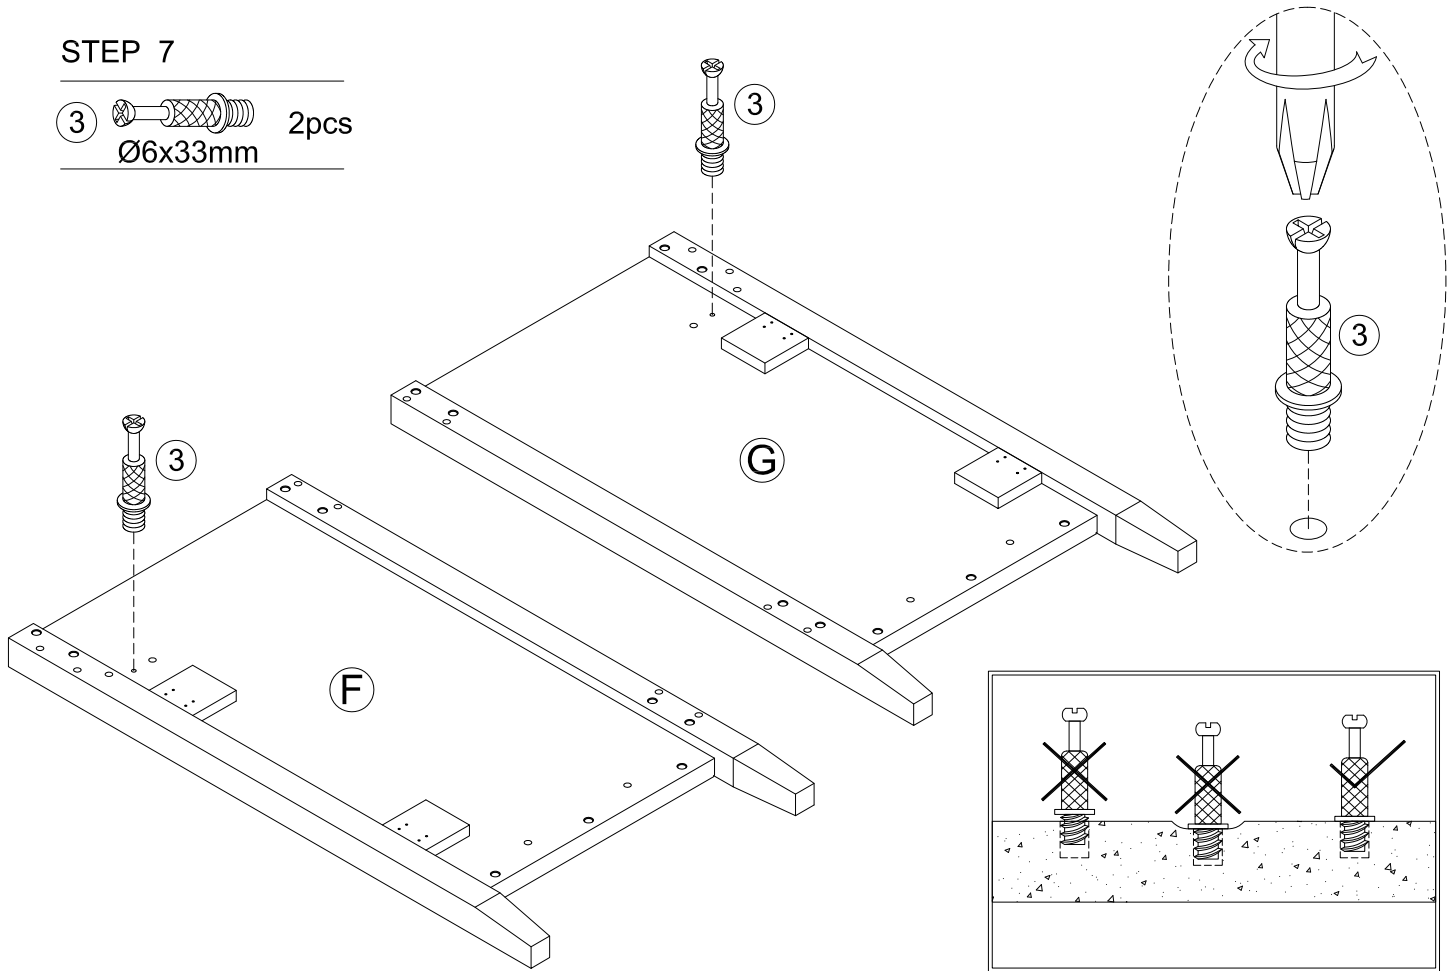

STEP 1

①  4pcs  
Ø8x30mm

STEP 2

①  4pcs  
Ø8x30mm

STEP 3

①  4pcs  
Ø8x30mm

STEP 4

①  4pcs  
Ø8x30mm

STEP 5

- ①  4pcs  
Ø8x30mm

STEP 6

- ②  2pcs  
1/4"x25mm

STEP 7

- ③  2pcs  
Ø6x33mm

STEP 8

- ②  18pcs  
1/4"x25mm
- ④  2pcs  
Ø15x9mm
- ⑤  1pc  
Ø4x35

STEP 9

⑥  8pcs  
Ø4x25

STEP 10

STEP 11

⑥  6pcs  
Ø4x25

STEP 12

⑥  8pcs  
Ø4x25

STEP 13

STEP 14

⑥  6pcs  
Ø4x25

STEP 15

- 7  8pcs 8  4pcs  
 $\text{Ø}4 \times 12 \text{mm}$

STEP 16

- 7  16pcs  
 $\text{Ø}4 \times 12 \text{mm}$

Three-way adjustable hinge for perfectly aligned doors

1. TO ADJUST DOOR FORWARD OR BACKWARD.
2. TO ADJUST DOOR TO RIGHT OR TO LEFT.
3. TO ADJUST DOOR UP OR DOWN.