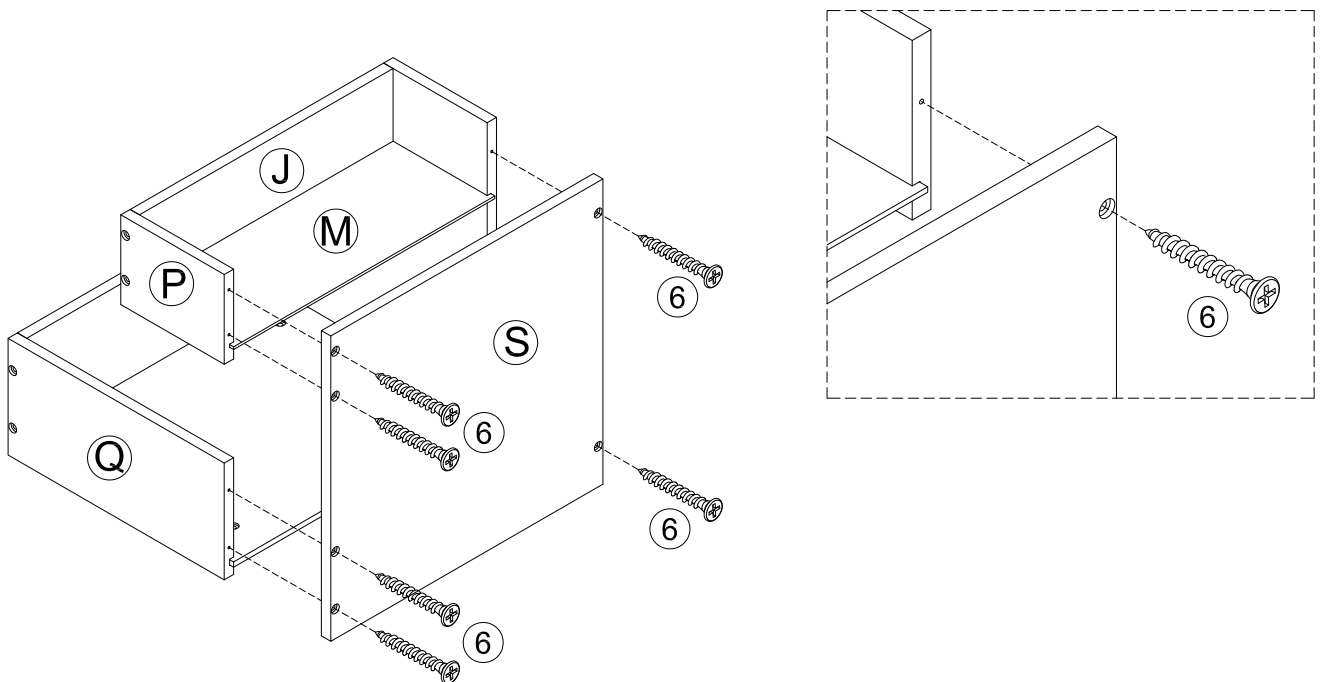

STEP 1

①  4pcs  
Ø8x30mm

STEP 2

①  4pcs  
Ø8x30mm

STEP 3

①  4pcs  
Ø8x30mm

STEP 4

①  4pcs  
Ø8x30mm

STEP 5

- ①  4pcs  
Ø8x30mm

STEP 6

- ②  2pcs  
1/4"x25mm

STEP 7

- ③  2pcs  
Ø6x33mm

STEP 8

- ②  18pcs  
1/4"x25mm
- ④  2pcs  
Ø15x9mm
- ⑤  1pc  
Ø4x35

STEP 9

⑥  8pcs  
Ø4x25

STEP 10

STEP 11

⑥  6pcs  
Ø4x25

STEP 12

⑥  8pcs  
Ø4x25

STEP 13

STEP 14

⑥  6pcs  
Ø4x25

STEP 15

- 7  8pcs 8  4pcs  
 $\text{Ø}4 \times 12 \text{mm}$

STEP 16

- 7  16pcs  
 $\text{Ø}4 \times 12 \text{mm}$

Three-way adjustable hinge for perfectly aligned doors

1. TO ADJUST DOOR FORWARD OR BACKWARD.
2. TO ADJUST DOOR TO RIGHT OR TO LEFT.
3. TO ADJUST DOOR UP OR DOWN.