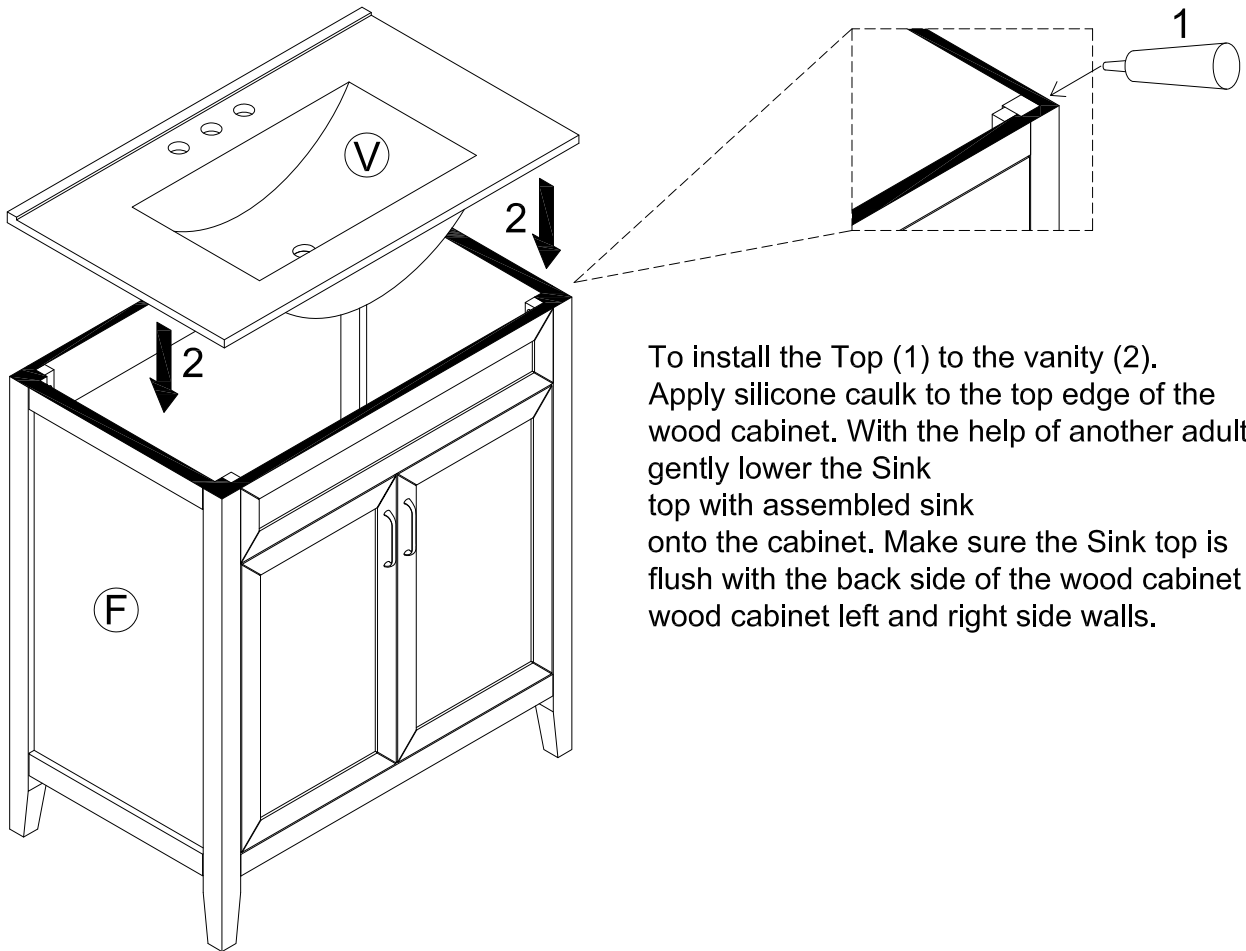

STEP 14

⑥  6pcs  
Ø4x25

STEP 15

- 7  8pcs 8  4pcs  
 $\text{Ø}4 \times 12 \text{mm}$

STEP 16

- 7  16pcs  
 $\text{Ø}4 \times 12 \text{mm}$

Three-way adjustable hinge for perfectly aligned doors

1. TO ADJUST DOOR FORWARD OR BACKWARD.
2. TO ADJUST DOOR TO RIGHT OR TO LEFT.
3. TO ADJUST DOOR UP OR DOWN.

x 4

STEP 17

⑨  8pcs  
5/32"x12mm

STEP 18

⑩  4pcs ⑪  2pcs  
5/32"x18mm

STEP 19

To install the Top (1) to the vanity (2). Apply silicone caulk to the top edge of the wood cabinet. With the help of another adult, gently lower the Sink top with assembled sink onto the cabinet. Make sure the Sink top is flush with the back side of the wood cabinet and the wood cabinet left and right side walls.

STEP 20