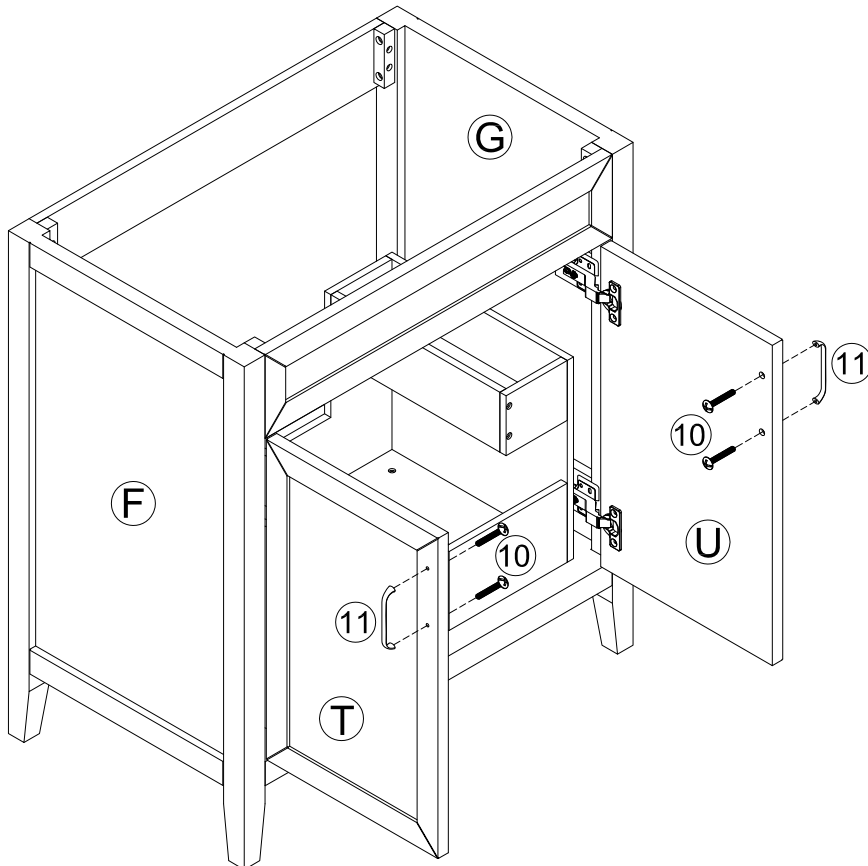

STEP 14

⑥  6pcs  
Ø4x25

STEP 15

- 7  8pcs 8  4pcs  
 $\text{Ø}4 \times 12 \text{mm}$

STEP 16

- 7  16pcs  
 $\text{Ø}4 \times 12 \text{mm}$

Three-way adjustable hinge for perfectly aligned doors

1. TO ADJUST DOOR FORWARD OR BACKWARD.
2. TO ADJUST DOOR TO RIGHT OR TO LEFT.
3. TO ADJUST DOOR UP OR DOWN.

x 4

STEP 17

⑨  8pcs  
5/32"x12mm

STEP 18

⑩  4pcs ⑪  2pcs  
5/32"x18mm

STEP 19

To install the Top (1) to the vanity (2). Apply silicone caulk to the top edge of the wood cabinet. With the help of another adult, gently lower the Sink top with assembled sink onto the cabinet. Make sure the Sink top is flush with the back side of the wood cabinet and the wood cabinet left and right side walls.