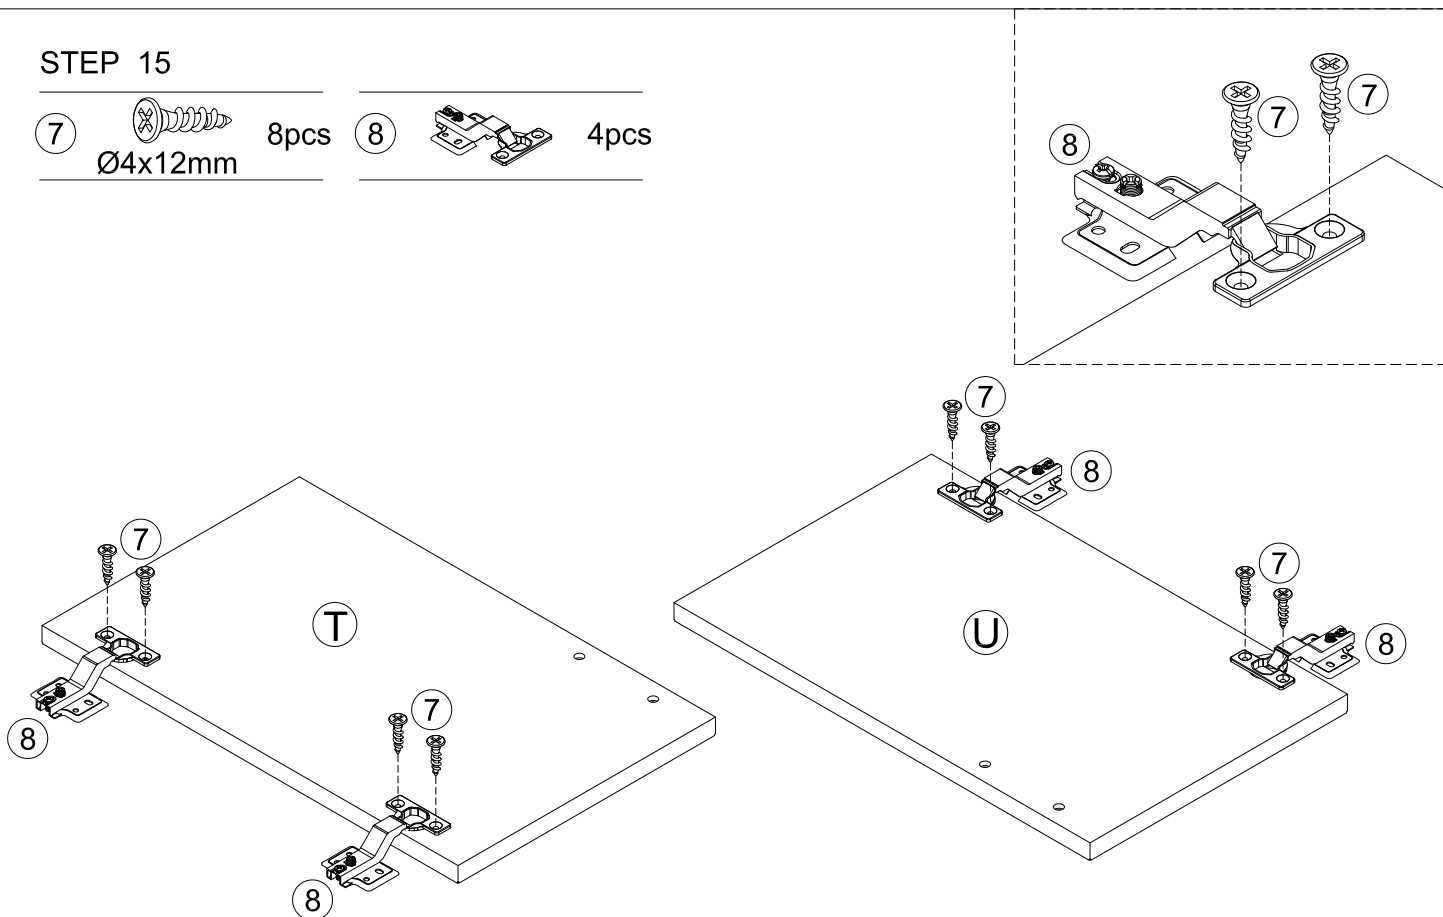

STEP 1

①  4pcs  
Ø8x30mm

STEP 2

①  4pcs  
Ø8x30mm

STEP 3

①  4pcs  
Ø8x30mm

STEP 4

①  4pcs  
Ø8x30mm

STEP 5

- ①  4pcs  
Ø8x30mm

STEP 6

- ②  2pcs  
1/4"x25mm

STEP 7

- ③  2pcs  
Ø6x33mm

STEP 8

- ②  18pcs  
1/4"x25mm
- ④  2pcs  
Ø15x9mm
- ⑤  1pc  
Ø4x35

STEP 9

⑥  8pcs  
Ø4x25

STEP 10

STEP 11

⑥  6pcs  
Ø4x25

STEP 12

⑥  8pcs  
Ø4x25

STEP 13

STEP 14

⑥  6pcs  
Ø4x25

STEP 15

- 7  8pcs 8  4pcs  
 $\text{Ø}4 \times 12 \text{mm}$

STEP 16

- 7  16pcs  
 $\text{Ø}4 \times 12 \text{mm}$

Three-way adjustable hinge for perfectly aligned doors

1. TO ADJUST DOOR FORWARD OR BACKWARD.
2. TO ADJUST DOOR TO RIGHT OR TO LEFT.
3. TO ADJUST DOOR UP OR DOWN.