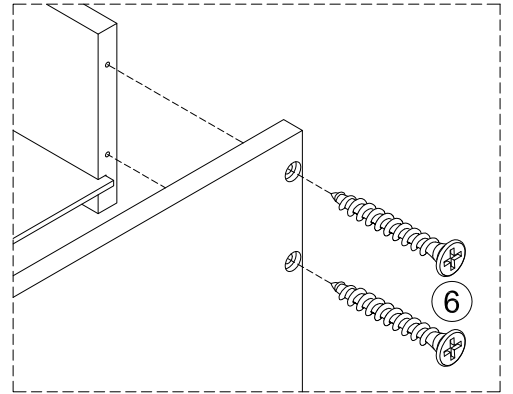

STEP 1

①  4pcs  
Ø8x30mm

STEP 2

①  4pcs  
Ø8x30mm

STEP 3

①  4pcs  
Ø8x30mm

STEP 4

①  4pcs  
Ø8x30mm

STEP 5

- ①  4pcs  
Ø8x30mm

STEP 6

- ②  2pcs  
1/4"x25mm

STEP 7

- ③  2pcs  
Ø6x33mm

STEP 8

- ②  18pcs  
1/4"x25mm
- ④  2pcs  
Ø15x9mm
- ⑤  1pc  
Ø4x35

STEP 9

⑥  8pcs  
Ø4x25

STEP 10

STEP 11

⑥  6pcs  
Ø4x25

STEP 12

⑥  8pcs  
Ø4x25

STEP 13

STEP 14

⑥  6pcs  
Ø4x25

STEP 15

- 7  8pcs 8  4pcs  
 $\text{Ø}4 \times 12 \text{mm}$

STEP 16

- 7  16pcs  
 $\text{Ø}4 \times 12 \text{mm}$

Three-way adjustable hinge for perfectly aligned doors

1. TO ADJUST DOOR FORWARD OR BACKWARD.
2. TO ADJUST DOOR TO RIGHT OR TO LEFT.
3. TO ADJUST DOOR UP OR DOWN.