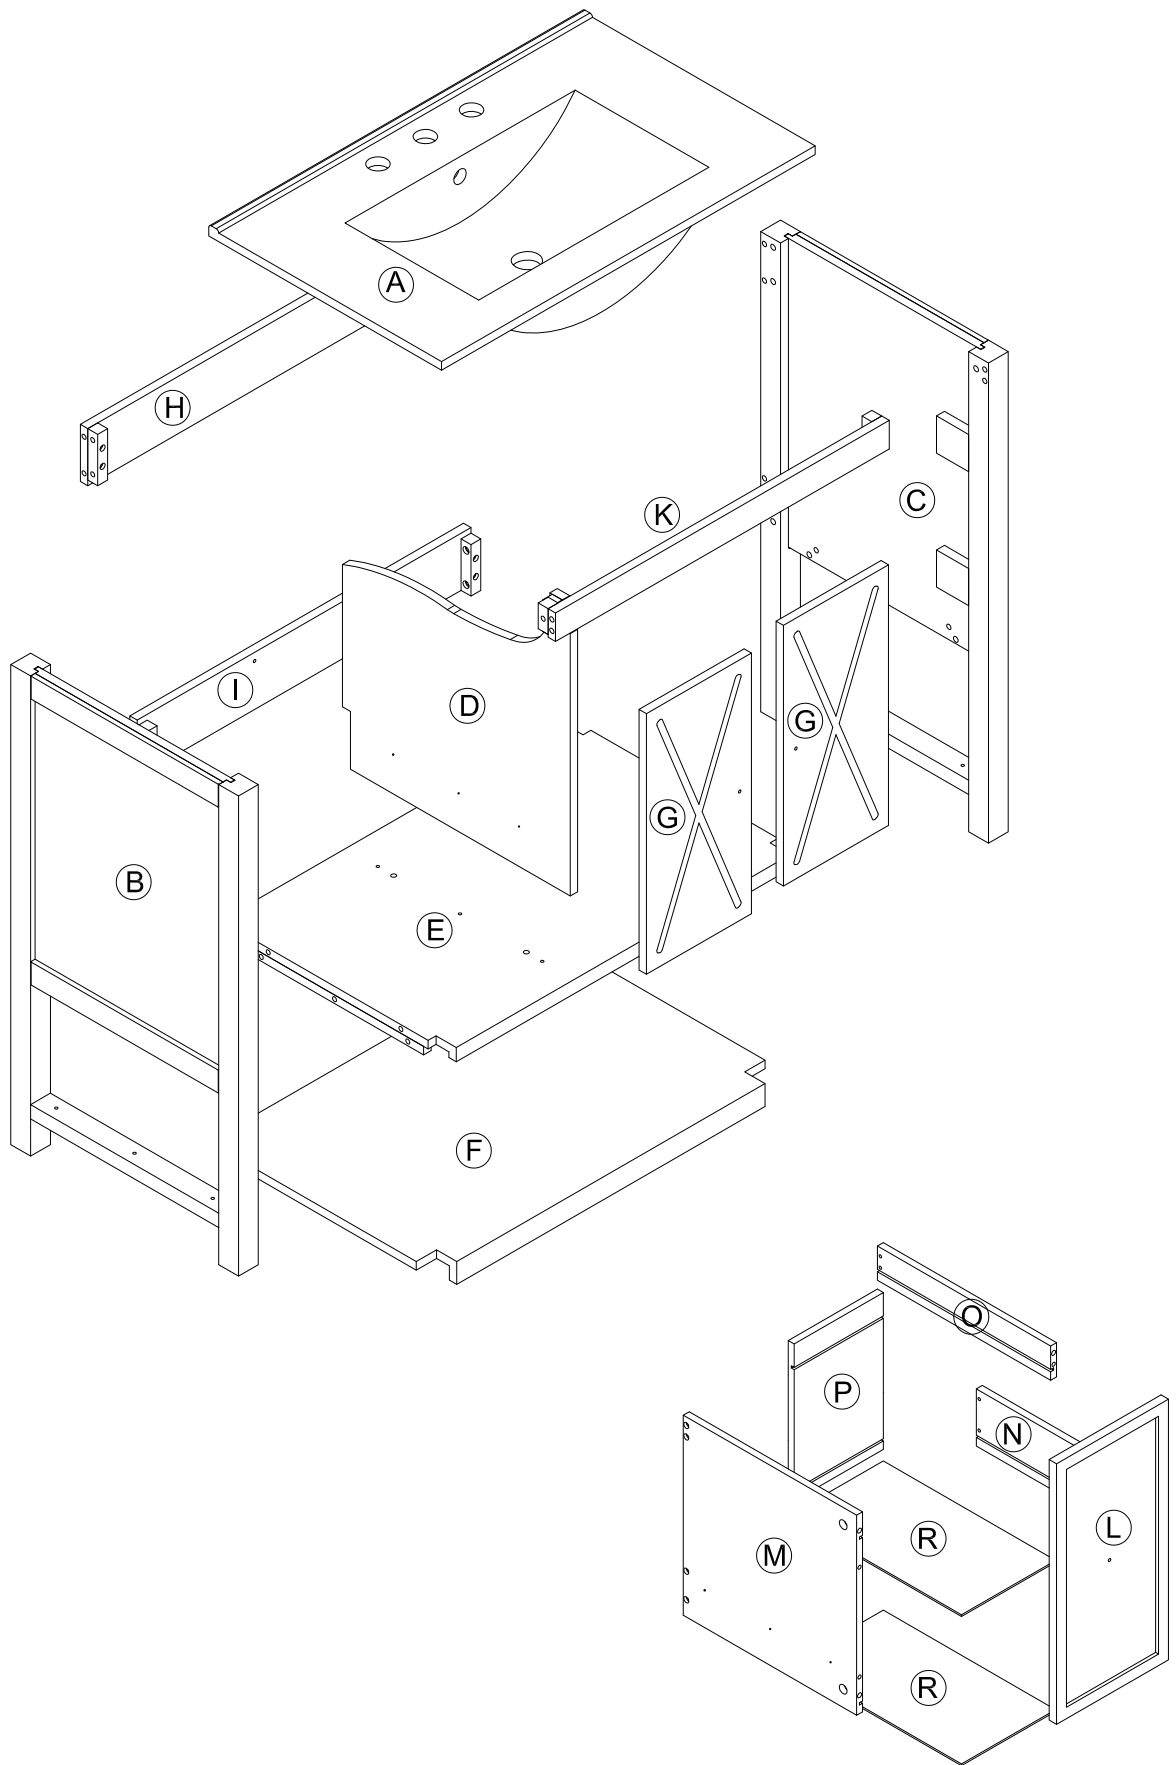

WF317782AAK

PACKAGE CONTENTS

PART	DESCRIPTION	QTY	PART	DESCRIPTION	QTY
A	Sink	X1	K	Front Rail	X1
B	Left Side Board	X1	L	Drawer Front Panel	X1
C	Right Side Board	X1	M	Drawer Left Panel	X1
D	Middle Panel	X1	N	Drawer Lower Right Panel	X1
E	Bottom Board	X1	O	Drawer upper Right Panel	X1
F	shelf panel	X1	P	Drawer upper Back Panel	X1
G	Door	X2	R	Drawer Bottom Panel	X2
H	Back Upper Rail	X1			
I					

HARDWARE CONTENTS

1	2	3	4
			
Ø8*30mm 18+1PCS	Ø6*30mm 4PCS	Ø6*33mm 5PCS	Ø15*9mm 5PCS
5	6	7	8
			
Ø4*25mm 18+1PCS	Ø4*12mm 24+2PCS	4PCS	1/4"*25mm 17+1PCS
9	10	11	12
			
5/32"*20mm 3PCS	3PCS	1SET	Ø3*10mm 12+1PCS

STEP 1

	11 x 1SET
---	-----------

STEP 2

	11a x 2pcs
	12 x 6pcs

STEP 3

	11b x 2pcs
	12 x 6pcs

STEP 4

	1 x 12pcs
---	-----------

	6 x 16pcs
	10 x 2pcs
	9 x 2pcs

STEP 17

To install the Top (1) to the vanity (2). Apply silicone caulk to the top edge of the wood cabinet. With the help of another adult, gently lower the Sink top with assembled sink onto the cabinet. Make sure the Sink top is flush with the back side of the wood cabinet and the wood cabinet left and right side walls.