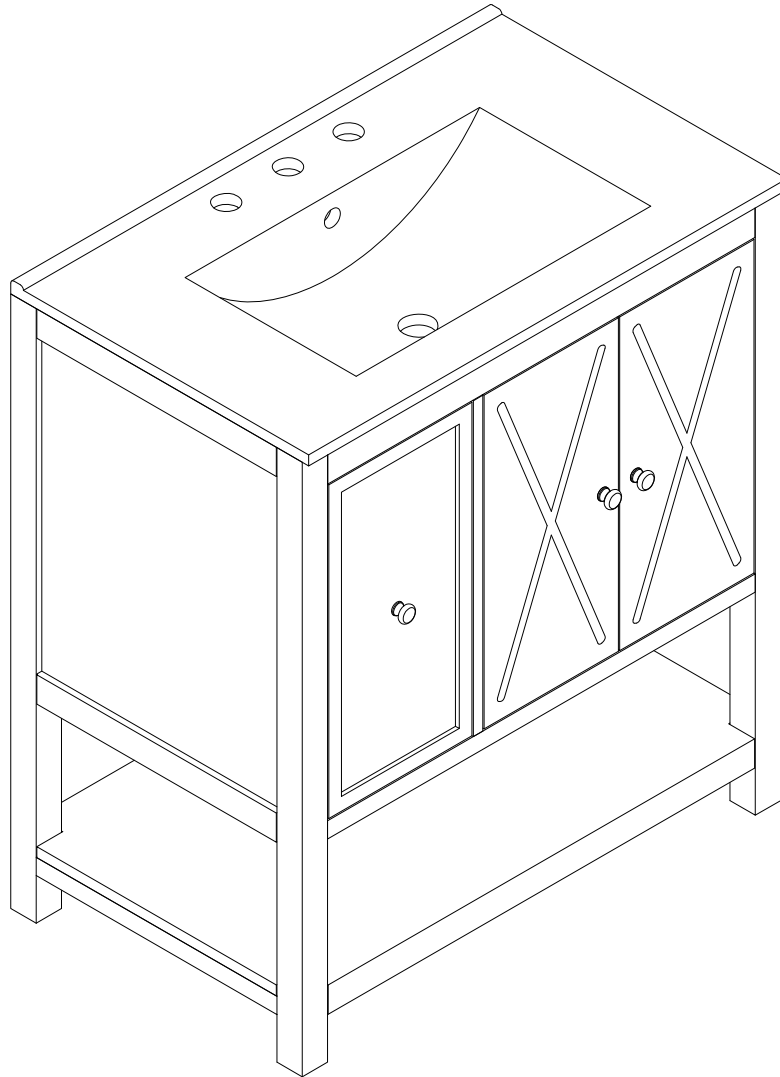

WF317782AAK

PACKAGE CONTENTS

PART	DESCRIPTION	QTY	PART	DESCRIPTION	QTY
A	Sink	X1	K	Front Rail	X1
B	Left Side Board	X1	L	Drawer Front Panel	X1
C	Right Side Board	X1	M	Drawer Left Panel	X1
D	Middle Panel	X1	N	Drawer Lower Right Panel	X1
E	Bottom Board	X1	O	Drawer upper Right Panel	X1
F	shelf panel	X1	P	Drawer upper Back Panel	X1
G	Door	X2	R	Drawer Bottom Panel	X2
H	Back Upper Rail	X1			
I					

HARDWARE CONTENTS

1	2	3	4
			
Ø8*30mm 18+1PCS	Ø6*30mm 4PCS	Ø6*33mm 5PCS	Ø15*9mm 5PCS
5	6	7	8
			
Ø4*25mm 18+1PCS	Ø4*12mm 24+2PCS	4PCS	1/4"*25mm 17+1PCS
9	10	11	12
			
5/32"*20mm 3PCS	3PCS	1SET	Ø3*10mm 12+1PCS