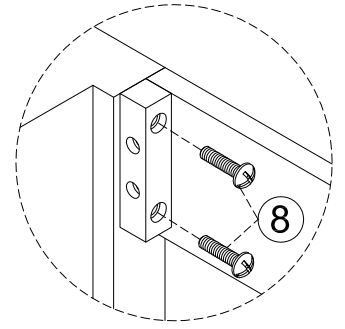

HARDWARE CONTENTS

1	2	3	4
			
Ø8*30mm 18+1PCS	Ø6*30mm 4PCS	Ø6*33mm 5PCS	Ø15*9mm 5PCS
5	6	7	8
			
Ø4*25mm 18+1PCS	Ø4*12mm 24+2PCS	4PCS	1/4"*25mm 17+1PCS
9	10	11	12
			
5/32"*20mm 3PCS	3PCS	1SET	Ø3*10mm 12+1PCS

STEP 1

	11 x 1SET
---	-----------

STEP 2

	11a x 2pcs
	12 x 6pcs

STEP 3

	11b x 2pcs
	12 x 6pcs

STEP 4

	1 x 12pcs
---	-----------

STEP 5

	1 x 6pcs
---	----------

STEP 6

	5 x 3pcs
---	----------

STEP 7

	5 x 1pc
	8 x 11pcs

STEP 8

	8 x 6pcs
---	----------

STEP 13

	4 x 5pcs
	10 x 1pc
	9 x 1pc

STEP 14

STEP 15

X2

	7 x 4pcs
	6 x 8pcs

STEP 16

Three-way adjustable hinge for perfectly aligned doors
 1. TO ADJUST DOOR FORWARD OR BACKWARD.
 2. TO ADJUST DOOR TO RIGHT OR TO LEFT.
 3. TO ADJUST DOOR UP OR DOWN.