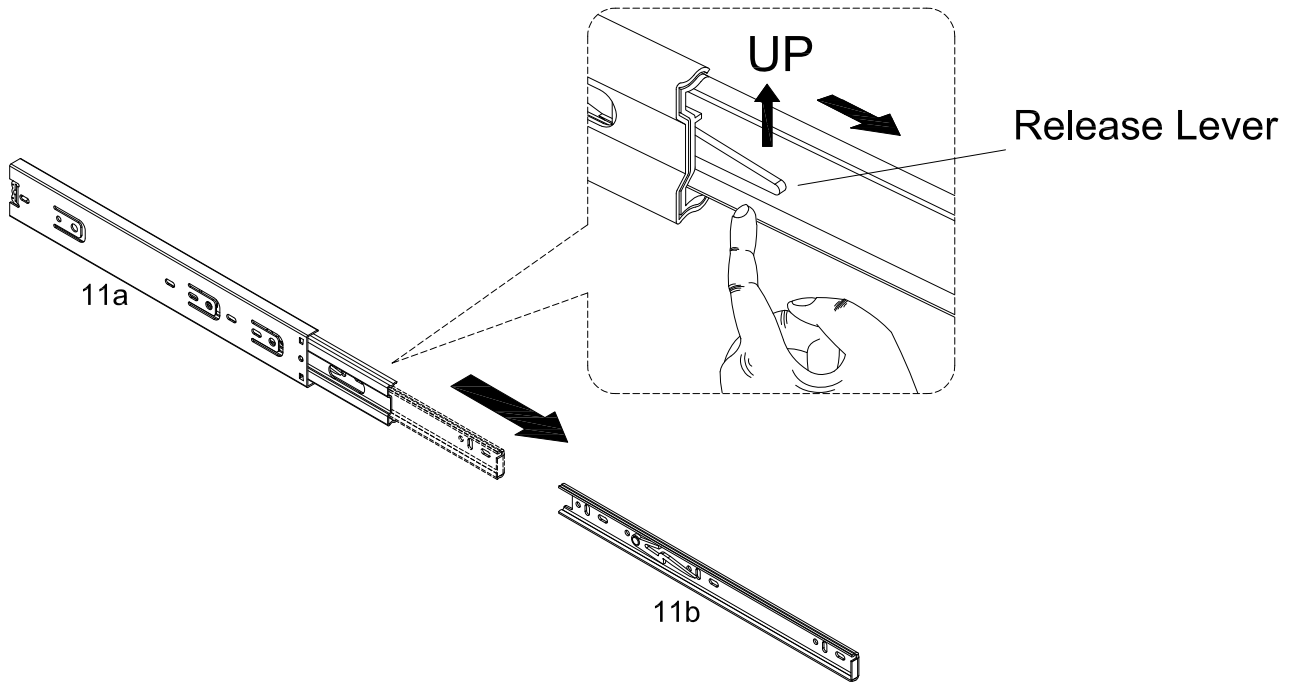

WF317782AAK

PACKAGE CONTENTS

PART	DESCRIPTION	QTY	PART	DESCRIPTION	QTY
A	Sink	X1	K	Front Rail	X1
B	Left Side Board	X1	L	Drawer Front Panel	X1
C	Right Side Board	X1	M	Drawer Left Panel	X1
D	Middle Panel	X1	N	Drawer Lower Right Panel	X1
E	Bottom Board	X1	O	Drawer upper Right Panel	X1
F	shelf panel	X1	P	Drawer upper Back Panel	X1
G	Door	X2	R	Drawer Bottom Panel	X2
H	Back Upper Rail	X1			
I					

HARDWARE CONTENTS

1	2	3	4
			
Ø8*30mm 18+1PCS	Ø6*30mm 4PCS	Ø6*33mm 5PCS	Ø15*9mm 5PCS
5	6	7	8
			
Ø4*25mm 18+1PCS	Ø4*12mm 24+2PCS	4PCS	1/4"*25mm 17+1PCS
9	10	11	12
			
5/32"*20mm 3PCS	3PCS	1SET	Ø3*10mm 12+1PCS

STEP 1

	11 x 1SET
---	-----------

STEP 2

	11a x 2pcs
	12 x 6pcs

STEP 3

	11b x 2pcs
	12 x 6pcs

STEP 4

	1 x 12pcs
---	-----------