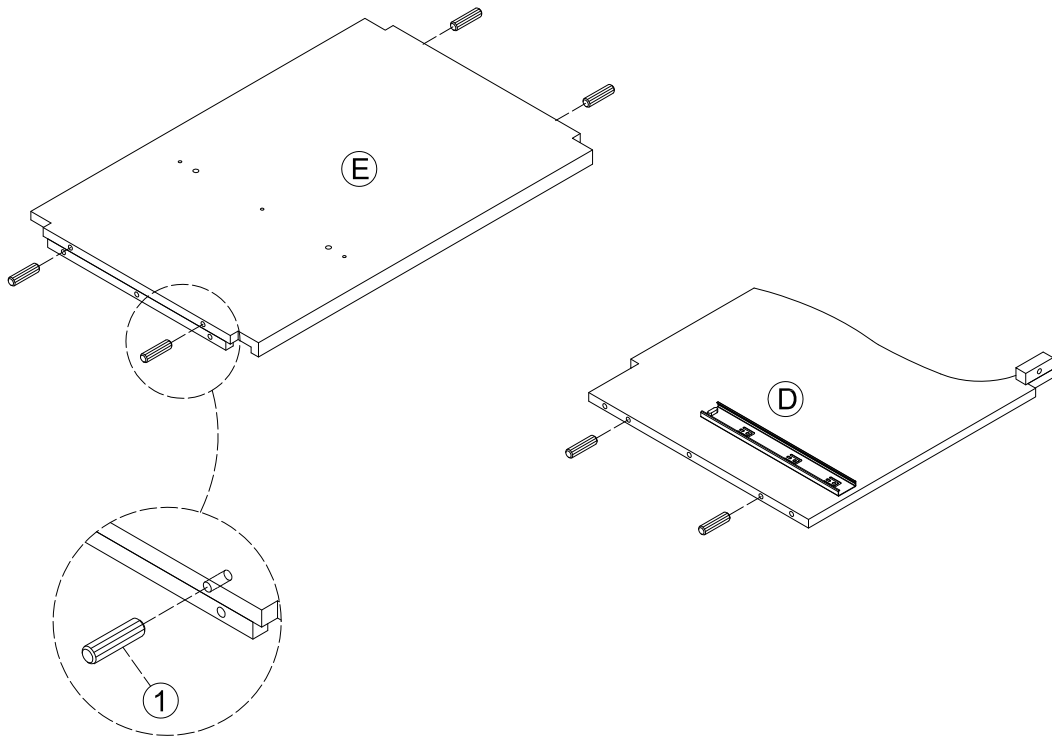

WF317782AAK

PACKAGE CONTENTS

PART	DESCRIPTION	QTY	PART	DESCRIPTION	QTY
A	Sink	X1	K	Front Rail	X1
B	Left Side Board	X1	L	Drawer Front Panel	X1
C	Right Side Board	X1	M	Drawer Left Panel	X1
D	Middle Panel	X1	N	Drawer Lower Right Panel	X1
E	Bottom Board	X1	O	Drawer upper Right Panel	X1
F	shelf panel	X1	P	Drawer upper Back Panel	X1
G	Door	X2	R	Drawer Bottom Panel	X2
H	Back Upper Rail	X1			
I					

HARDWARE CONTENTS

1	2	3	4
			
Ø8*30mm 18+1PCS	Ø6*30mm 4PCS	Ø6*33mm 5PCS	Ø15*9mm 5PCS
5	6	7	8
			
Ø4*25mm 18+1PCS	Ø4*12mm 24+2PCS	4PCS	1/4"*25mm 17+1PCS
9	10	11	12
			
5/32"*20mm 3PCS	3PCS	1SET	Ø3*10mm 12+1PCS

STEP 1

	11 x 1SET
---	-----------

STEP 2

	11a x 2pcs
	12 x 6pcs

STEP 3

	11b x 2pcs
	12 x 6pcs

STEP 4

	1 x 12pcs
---	-----------

STEP 5

	1 x 6pcs
---	----------

STEP 6

	5 x 3pcs
---	----------

STEP 7

	5 x 1pc
	8 x 11pcs

STEP 8

	8 x 6pcs
---	----------