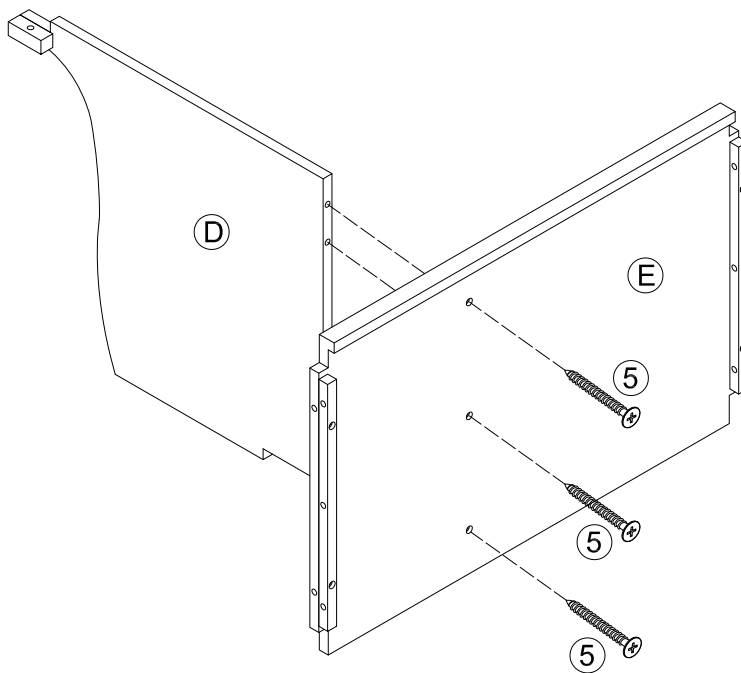

WF317782AAK

PACKAGE CONTENTS

PART	DESCRIPTION	QTY	PART	DESCRIPTION	QTY
A	Sink	X1	K	Front Rail	X1
B	Left Side Board	X1	L	Drawer Front Panel	X1
C	Right Side Board	X1	M	Drawer Left Panel	X1
D	Middle Panel	X1	N	Drawer Lower Right Panel	X1
E	Bottom Board	X1	O	Drawer upper Right Panel	X1
F	shelf panel	X1	P	Drawer upper Back Panel	X1
G	Door	X2	R	Drawer Bottom Panel	X2
H	Back Upper Rail	X1			
I					

HARDWARE CONTENTS

1	2	3	4
			
Ø8*30mm 18+1PCS	Ø6*30mm 4PCS	Ø6*33mm 5PCS	Ø15*9mm 5PCS
5	6	7	8
			
Ø4*25mm 18+1PCS	Ø4*12mm 24+2PCS	4PCS	1/4"*25mm 17+1PCS
9	10	11	12
			
5/32"*20mm 3PCS	3PCS	1SET	Ø3*10mm 12+1PCS

STEP 1

	11 x 1SET
---	-----------

STEP 2

	11a x 2pcs
	12 x 6pcs

STEP 3

	11b x 2pcs
	12 x 6pcs

STEP 4

	1 x 12pcs
---	-----------

STEP 5

	1 x 6pcs
---	----------

STEP 6

	5 x 3pcs
---	----------

STEP 7

	5 x 1pc
	8 x 11pcs

STEP 8

	8 x 6pcs
---	----------