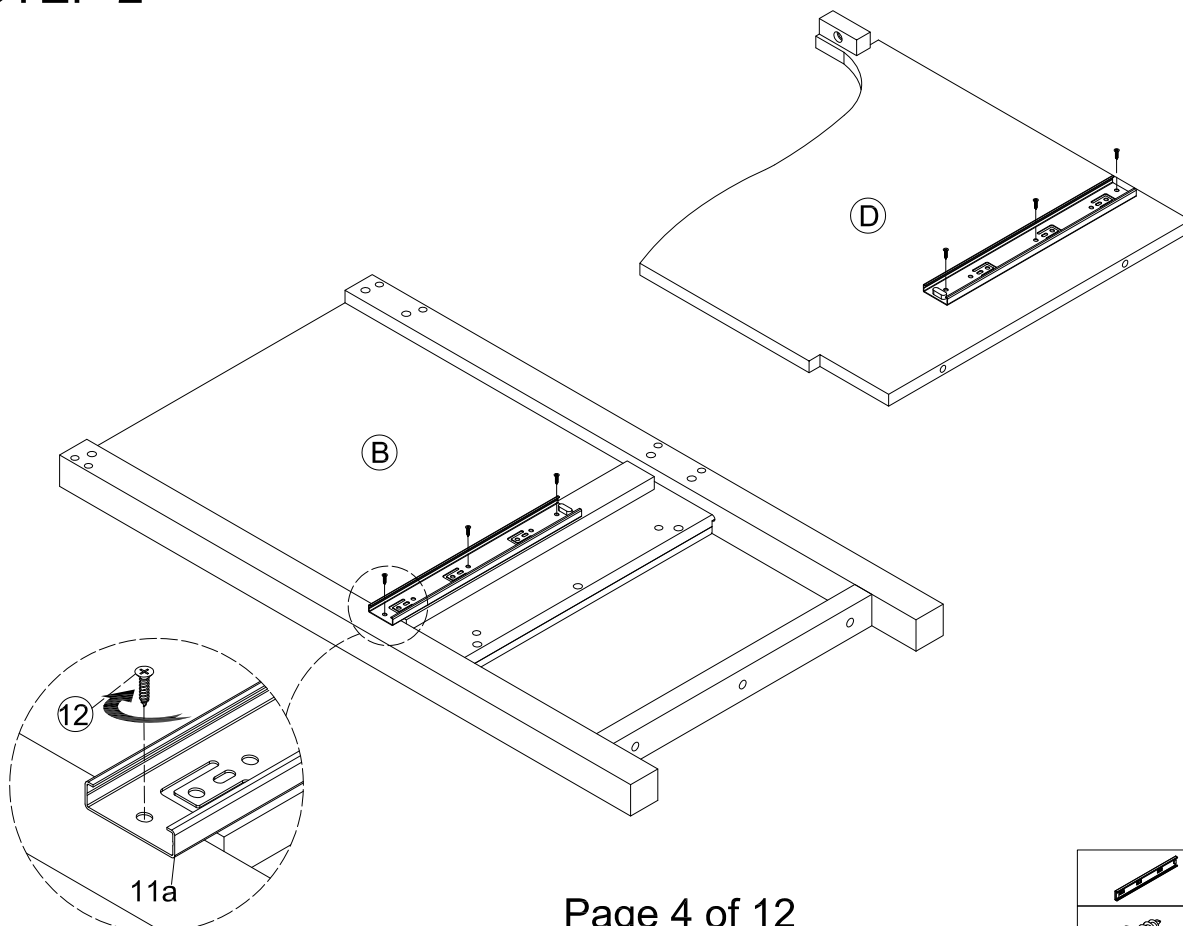

WF317782AAK

PACKAGE CONTENTS

PART	DESCRIPTION	QTY	PART	DESCRIPTION	QTY
A	Sink	X1	K	Front Rail	X1
B	Left Side Board	X1	L	Drawer Front Panel	X1
C	Right Side Board	X1	M	Drawer Left Panel	X1
D	Middle Panel	X1	N	Drawer Lower Right Panel	X1
E	Bottom Board	X1	O	Drawer upper Right Panel	X1
F	shelf panel	X1	P	Drawer upper Back Panel	X1
G	Door	X2	R	Drawer Bottom Panel	X2
H	Back Upper Rail	X1			
I					

HARDWARE CONTENTS

1	2	3	4
			
Ø8*30mm 18+1PCS	Ø6*30mm 4PCS	Ø6*33mm 5PCS	Ø15*9mm 5PCS
5	6	7	8
			
Ø4*25mm 18+1PCS	Ø4*12mm 24+2PCS	4PCS	1/4"*25mm 17+1PCS
9	10	11	12
			
5/32"*20mm 3PCS	3PCS	1SET	Ø3*10mm 12+1PCS

STEP 1

	11 x 1SET
---	-----------

STEP 2

	11a x 2pcs
	12 x 6pcs

STEP 3

	11b x 2pcs
	12 x 6pcs

STEP 4

	1 x 12pcs
---	-----------