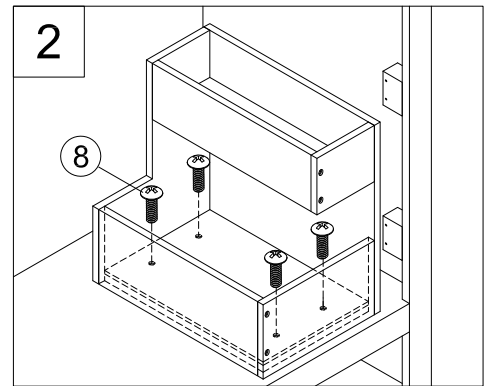

### STEP 18

- 1  16pcs  
Ø4x12mm

Three-way adjustable hinge for perfectly aligned doors

1. TO ADJUST DOOR FORWARD OR BACKWARD.
2. TO ADJUST DOOR TO RIGHT OR TO LEFT.
3. TO ADJUST DOOR UP OR DOWN.

STEP 19

⑧  8pcs  
5/32"x12mm