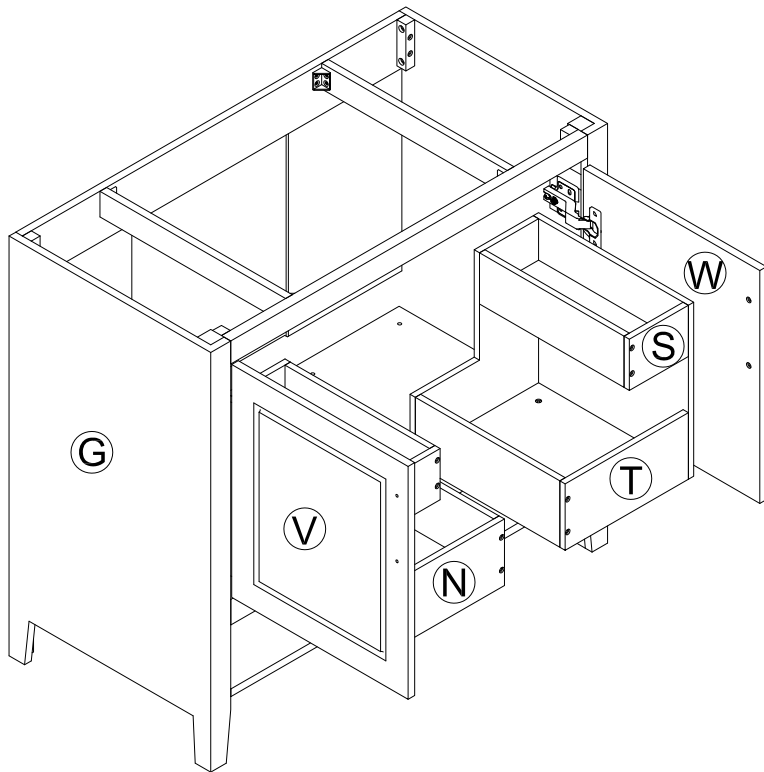

### STEP 18

- 1  16pcs  
Ø4x12mm

Three-way adjustable hinge for perfectly aligned doors

1. TO ADJUST DOOR FORWARD OR BACKWARD.
2. TO ADJUST DOOR TO RIGHT OR TO LEFT.
3. TO ADJUST DOOR UP OR DOWN.

STEP 19

⑧  8pcs  
5/32"x12mm