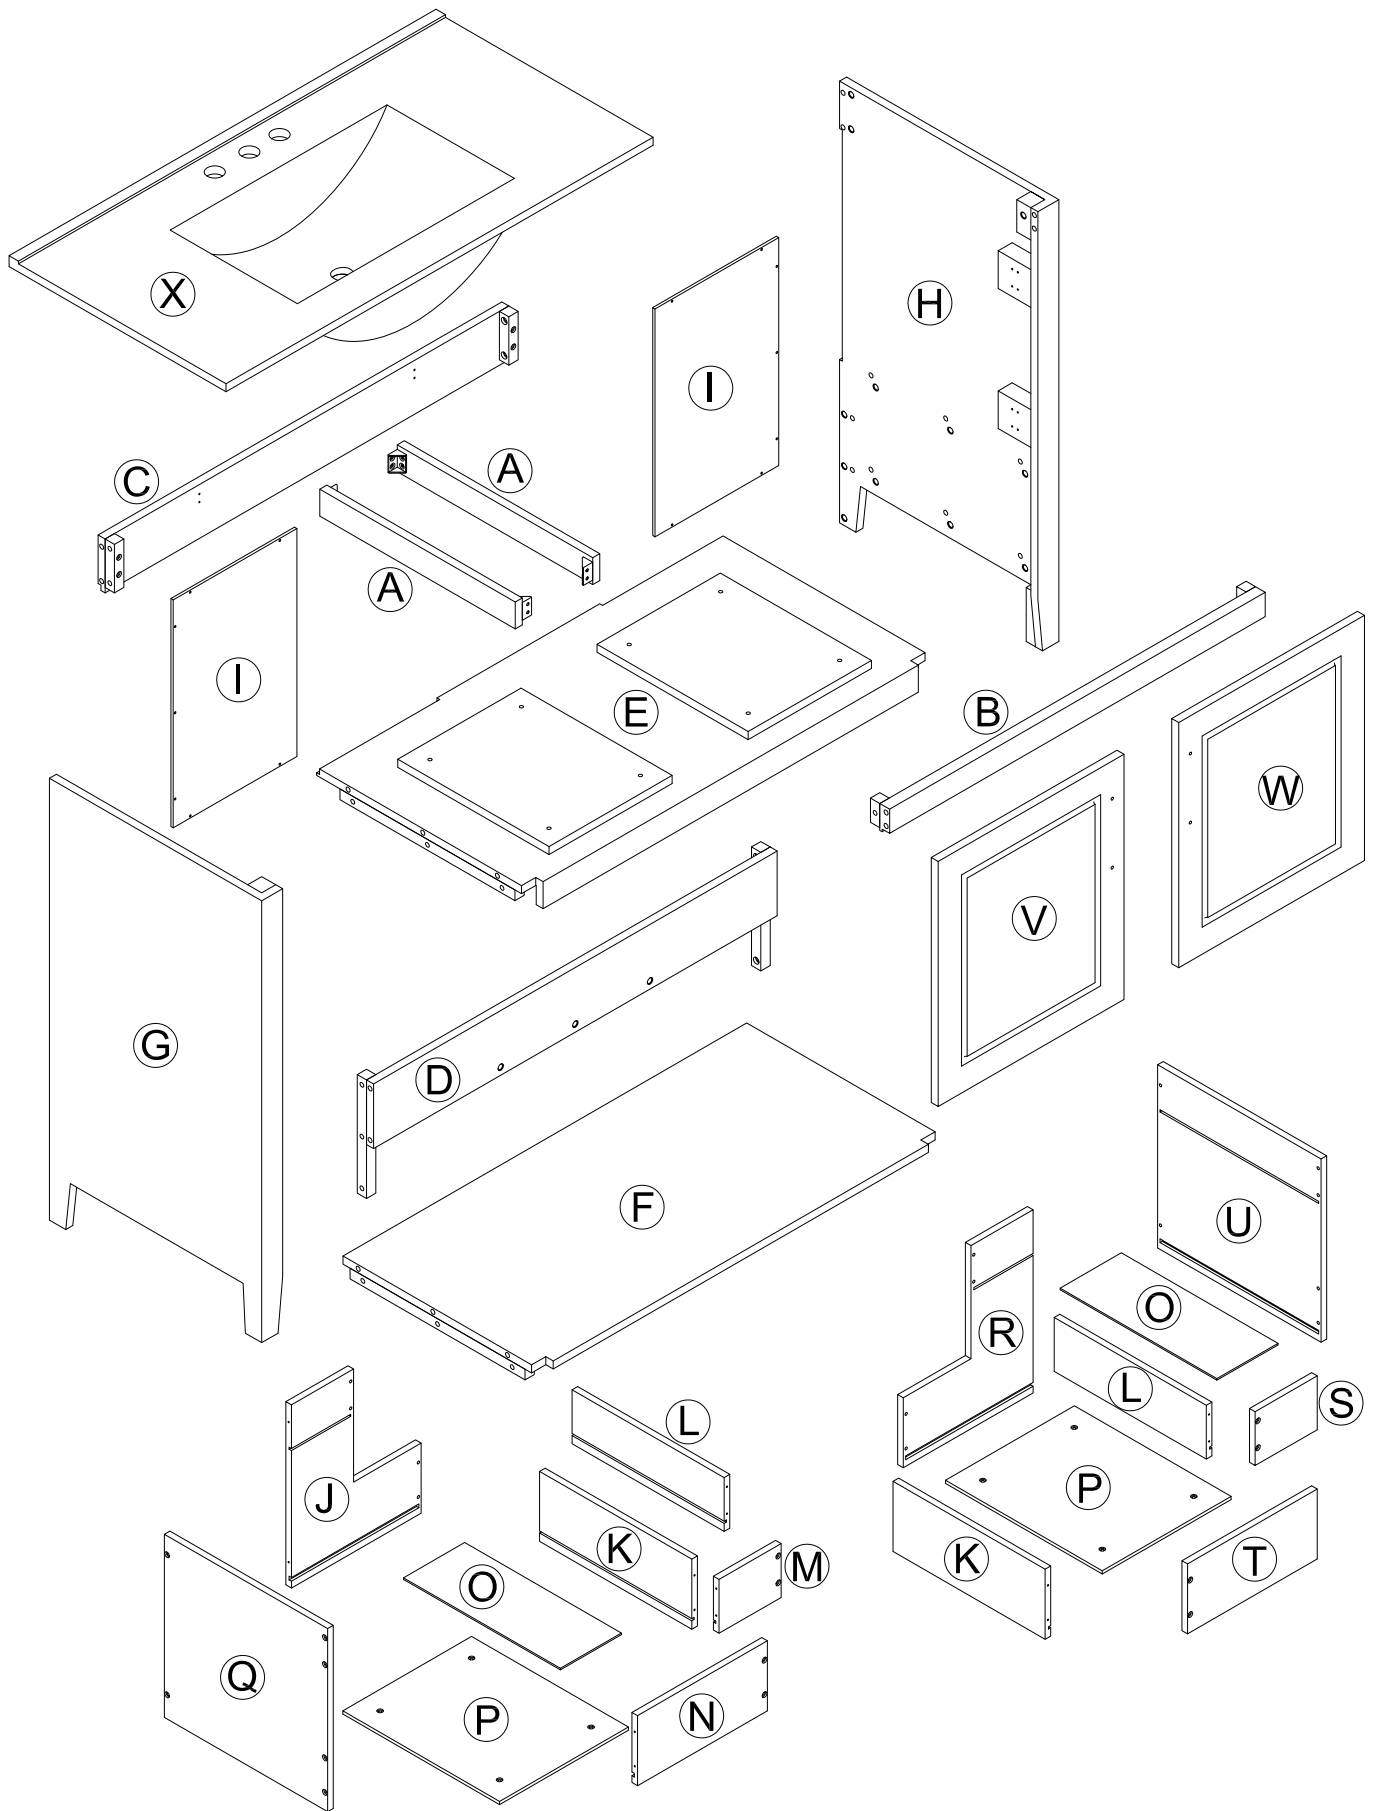

WF319758AAB

PRODUCT PARTS:

A	B	C	D	E	F
					
2PCS	1PC	1PC	1PC	1PC	1PC
G	H	I	J	K	L
					
1PC	1PC	2PCS	1PC	2PCS	2PCS
M	N	O	P	Q	R
					
1PC	1PC	2PCS	2PCS	1PC	1PC
S	T	U	V	W	X
					
1PC	1PC	1PC	1PC	1PC	1PC

# HARDWARE:

①	②	③	④	⑤	⑥
					
Ø4x12mm		Ø8x30mm	1/4"x25mm	Ø4x25mm	Ø3x12mm
40+2 PCS	4PCS	24+2 PCS	27+2 PCS	28+2 PCS	14+2 PCS
⑦	⑧	⑨	⑩		
					
	5/32"x12mm	5/32"x18mm			
4PCS	8PCS	4PCS	2PCS		

STEP 1

①  8pcs  
Ø4x12mm