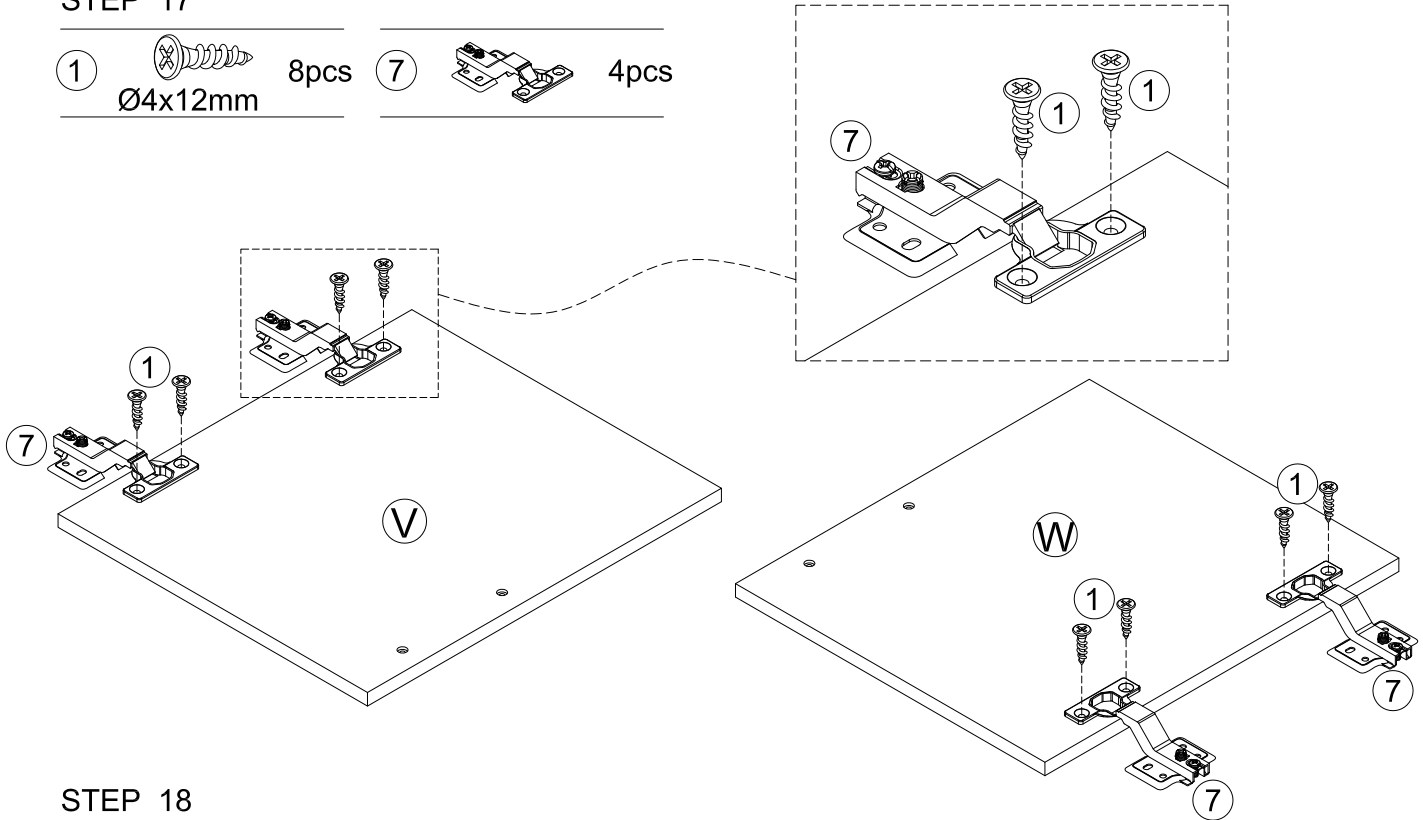

①  8pcs  
Ø4x12mm

STEP 10

⑥  14pcs  
Ø3x12mm

STEP 11

5  8pcs  
Ø4x25

STEP 12

STEP 13

5  6pcs  
Ø4x25

STEP 14

5  8pcs  
Ø4x25

STEP 15

STEP 16

- ⑤  6pcs  
Ø4x25

### STEP 17

- 1  8pcs  
Ø4x12mm
- 7  4pcs

### STEP 18

- 1  16pcs  
Ø4x12mm

Three-way adjustable hinge for perfectly aligned doors

1. TO ADJUST DOOR FORWARD OR BACKWARD.
2. TO ADJUST DOOR TO RIGHT OR TO LEFT.
3. TO ADJUST DOOR UP OR DOWN.

STEP 19

⑧  8pcs  
5/32"x12mm