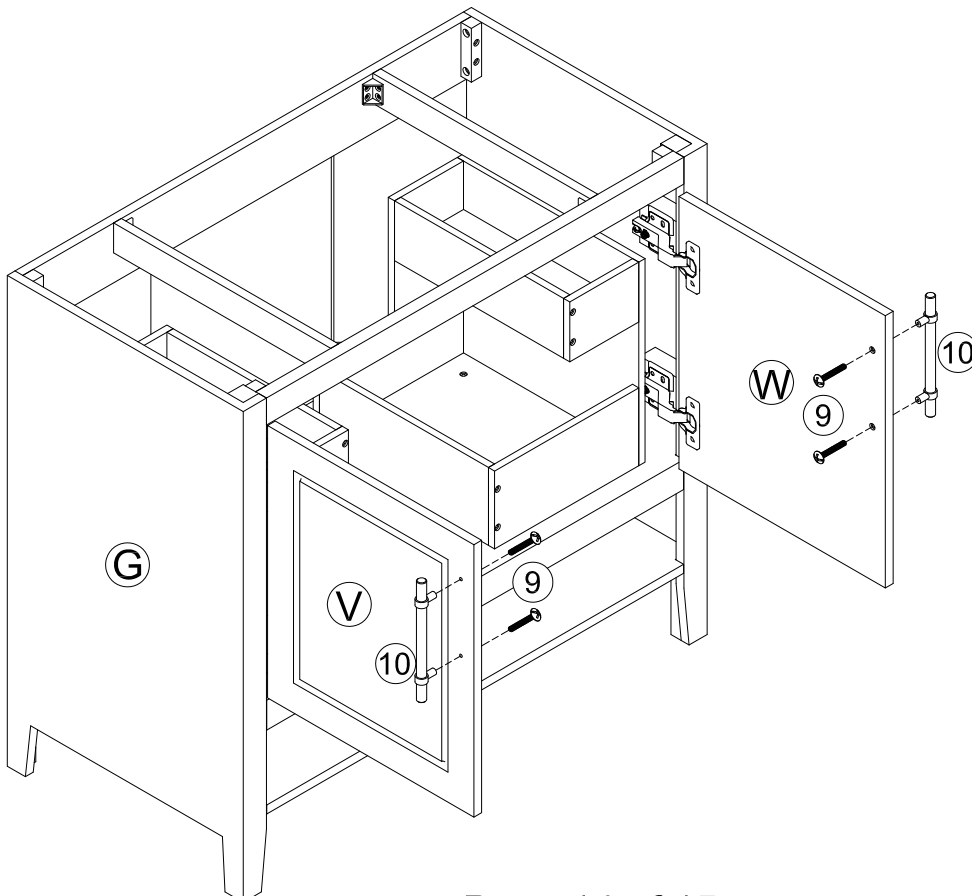

STEP 20

⑨ 4pcs
5/32"x18mm

⑩ 2pcs