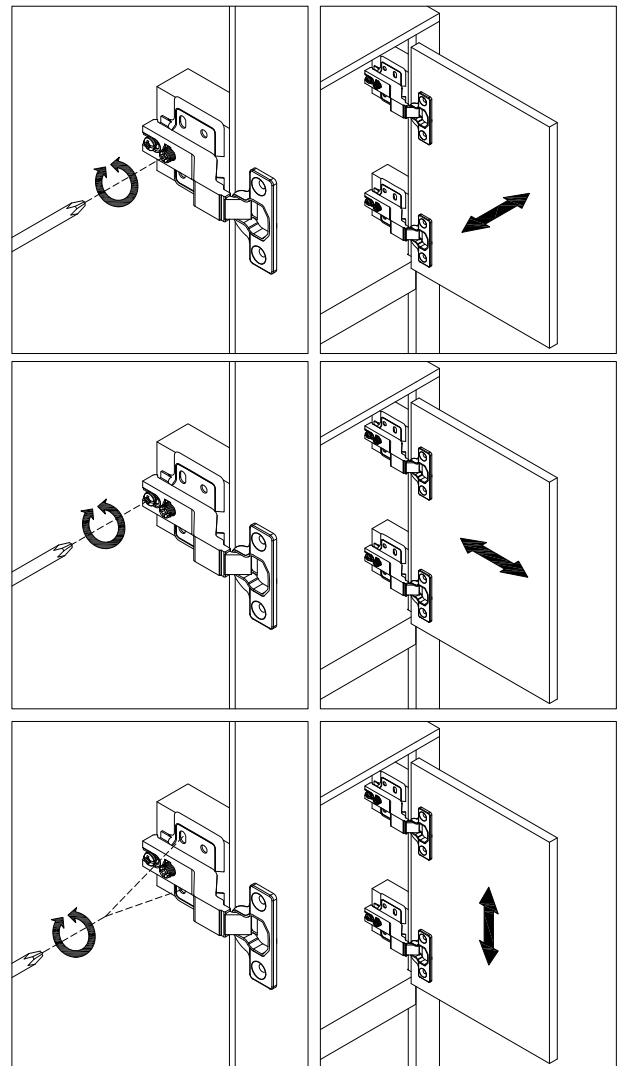

### STEP 17

- 1  8pcs  
Ø4x12mm
- 7  4pcs

### STEP 18

- 1  16pcs  
Ø4x12mm

Three-way adjustable hinge for perfectly aligned doors

1. TO ADJUST DOOR FORWARD OR BACKWARD.
2. TO ADJUST DOOR TO RIGHT OR TO LEFT.
3. TO ADJUST DOOR UP OR DOWN.

STEP 19

⑧  8pcs  
5/32"x12mm