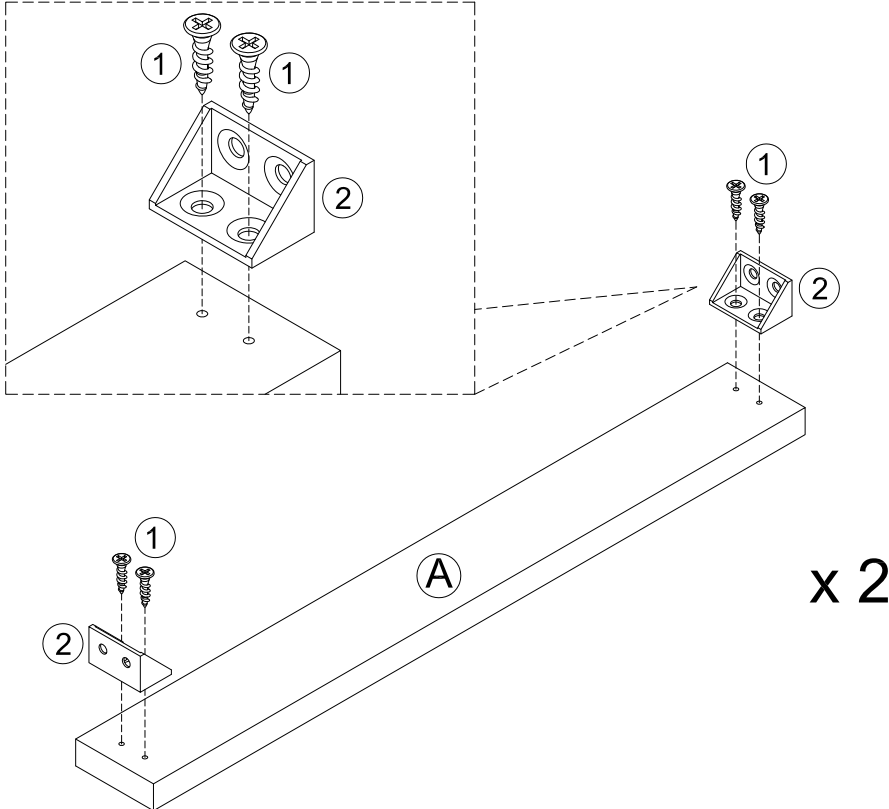

# HARDWARE:

①	②	③	④	⑤	⑥
					
Ø4x12mm		Ø8x30mm	1/4"x25mm	Ø4x25mm	Ø3x12mm
40+2 PCS	4PCS	24+2 PCS	27+2 PCS	28+2 PCS	14+2 PCS
⑦	⑧	⑨	⑩		
					
	5/32"x12mm	5/32"x18mm			
4PCS	8PCS	4PCS	2PCS		

STEP 1

①  8pcs  
Ø4x12mm

②  4pcs

STEP 2

③  4pcs  
Ø8x30mm

STEP 3

③  4pcs  
Ø8x30mm

STEP 4

③  4pcs  
Ø8x30mm

STEP 5

③  6pcs  
Ø8x30mm

STEP 6

③  6pcs  
Ø8x30mm

STEP 7

④  3pcs  
1/4"x25mm

STEP 8

④  24pcs  
1/4"x25mm

STEP 9

STEP 20

⑨  4pcs  
5/32"x18mm

⑩  2pcs

STEP 21

To install the Top (1) to the vanity (2). Apply silicone caulk to the top edge of the wood cabinet. With the help of another adult, gently lower the Sink top with assembled sink onto the cabinet. Make sure the Sink top is flush with the back side of the wood cabinet and the wood cabinet left and right side walls.