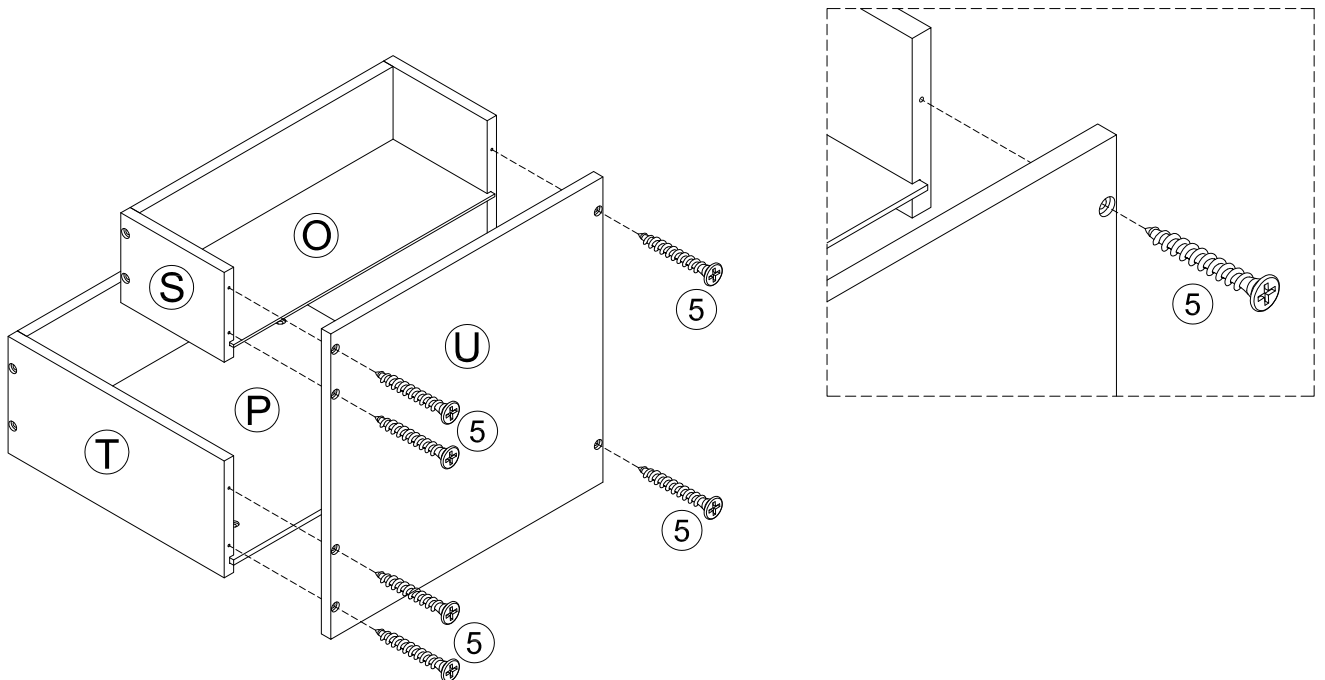

STEP 14

5  8pcs  
Ø4x25

STEP 15

STEP 16

- ⑤  6pcs  
Ø4x25

### STEP 17

- 1  8pcs  
Ø4x12mm
- 7  4pcs

### STEP 18

- 1  16pcs  
Ø4x12mm

Three-way adjustable hinge for perfectly aligned doors

1. TO ADJUST DOOR FORWARD OR BACKWARD.
2. TO ADJUST DOOR TO RIGHT OR TO LEFT.
3. TO ADJUST DOOR UP OR DOWN.

STEP 19

⑧  8pcs  
5/32"x12mm