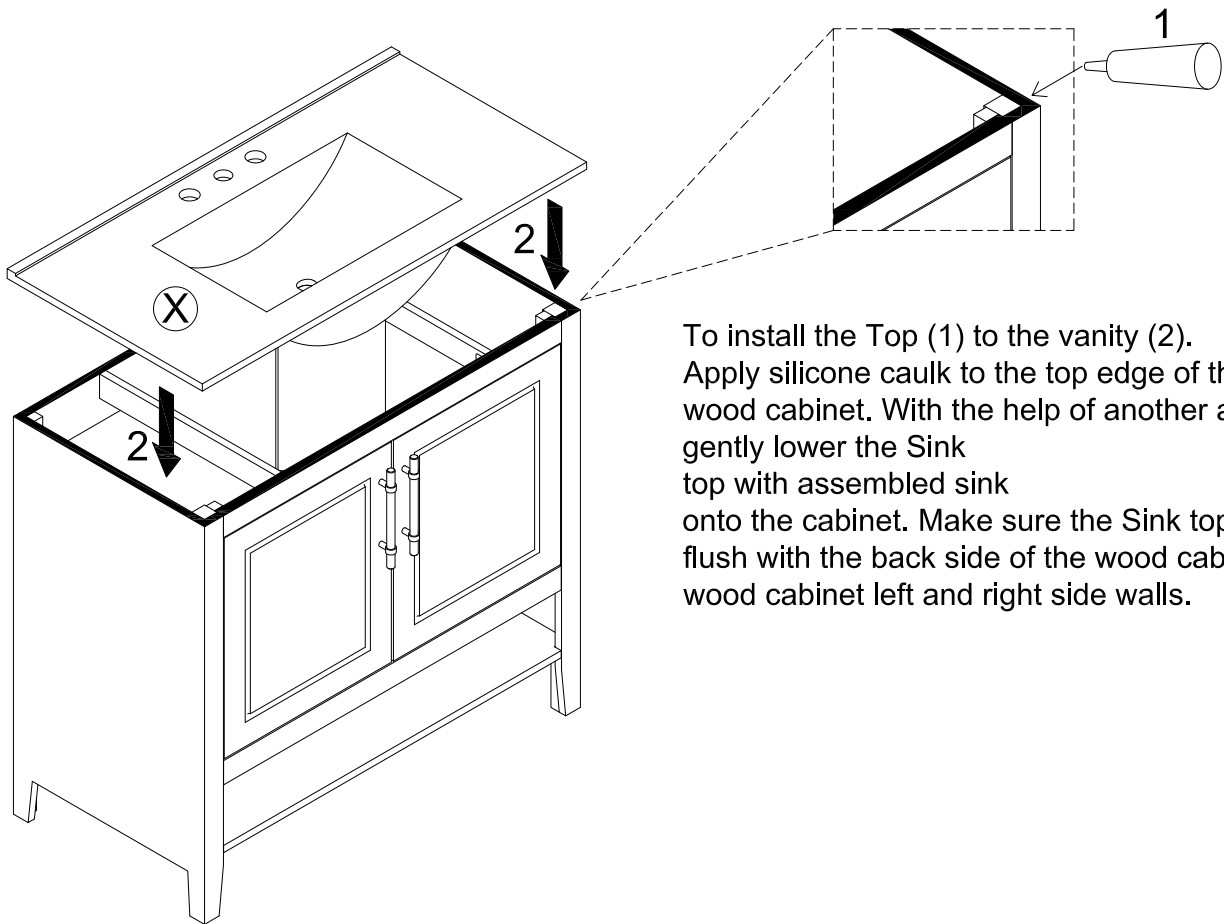

STEP 21

To install the Top (1) to the vanity (2). Apply silicone caulk to the top edge of the wood cabinet. With the help of another adult, gently lower the Sink top with assembled sink onto the cabinet. Make sure the Sink top is flush with the back side of the wood cabinet and the wood cabinet left and right side walls.

STEP 22