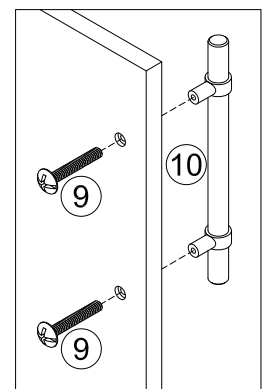

STEP 20

⑨ 4pcs
5/32"x18mm

⑩ 2pcs