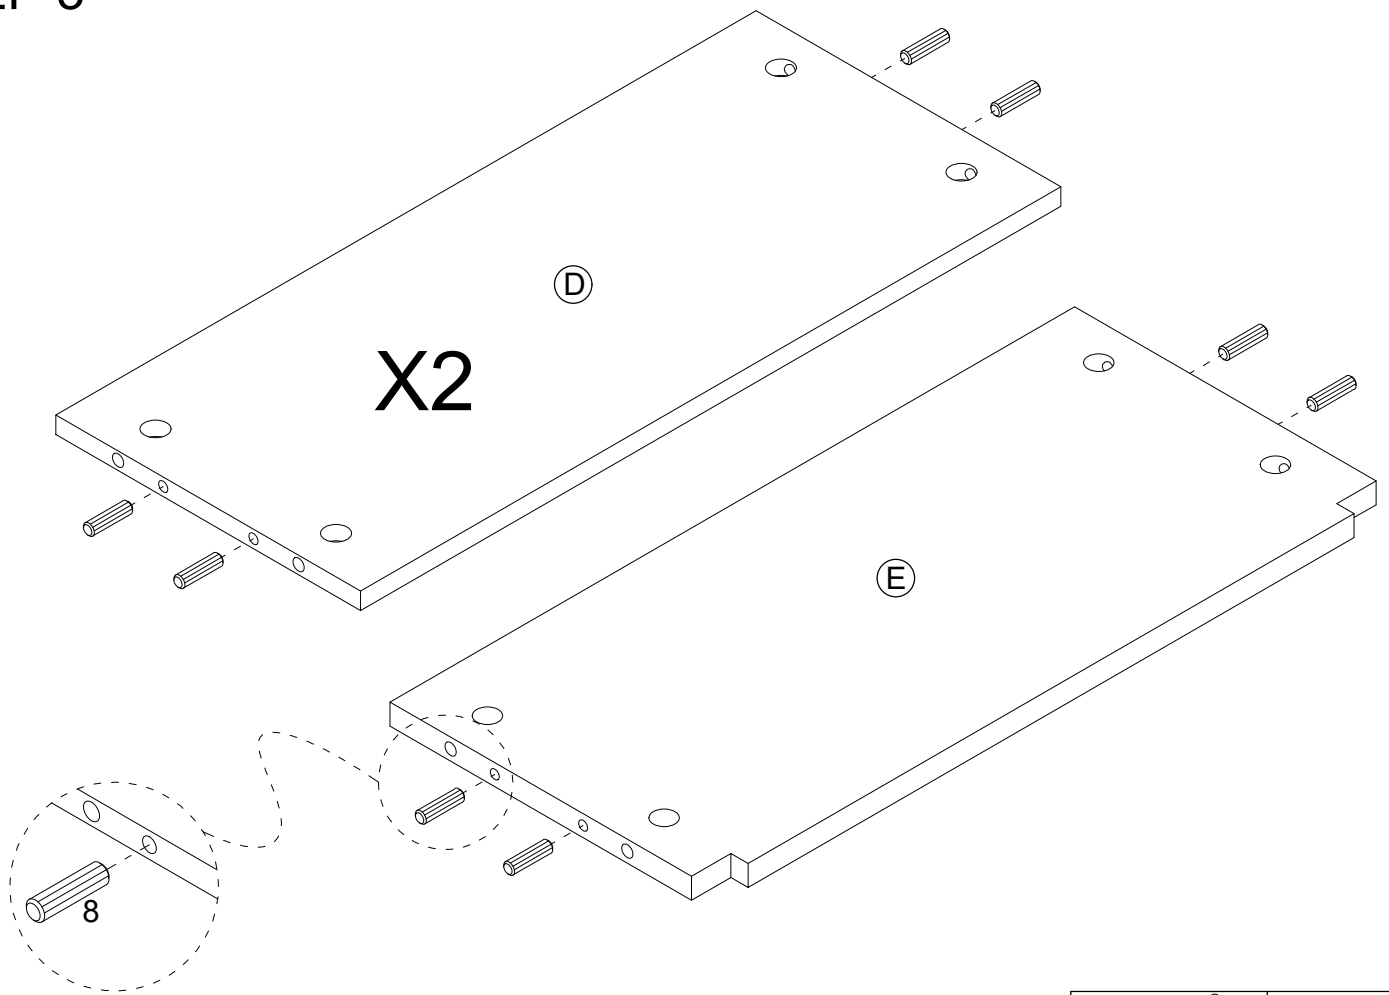

STEP 3

8		12pcs

STEP 4

10		8pcs