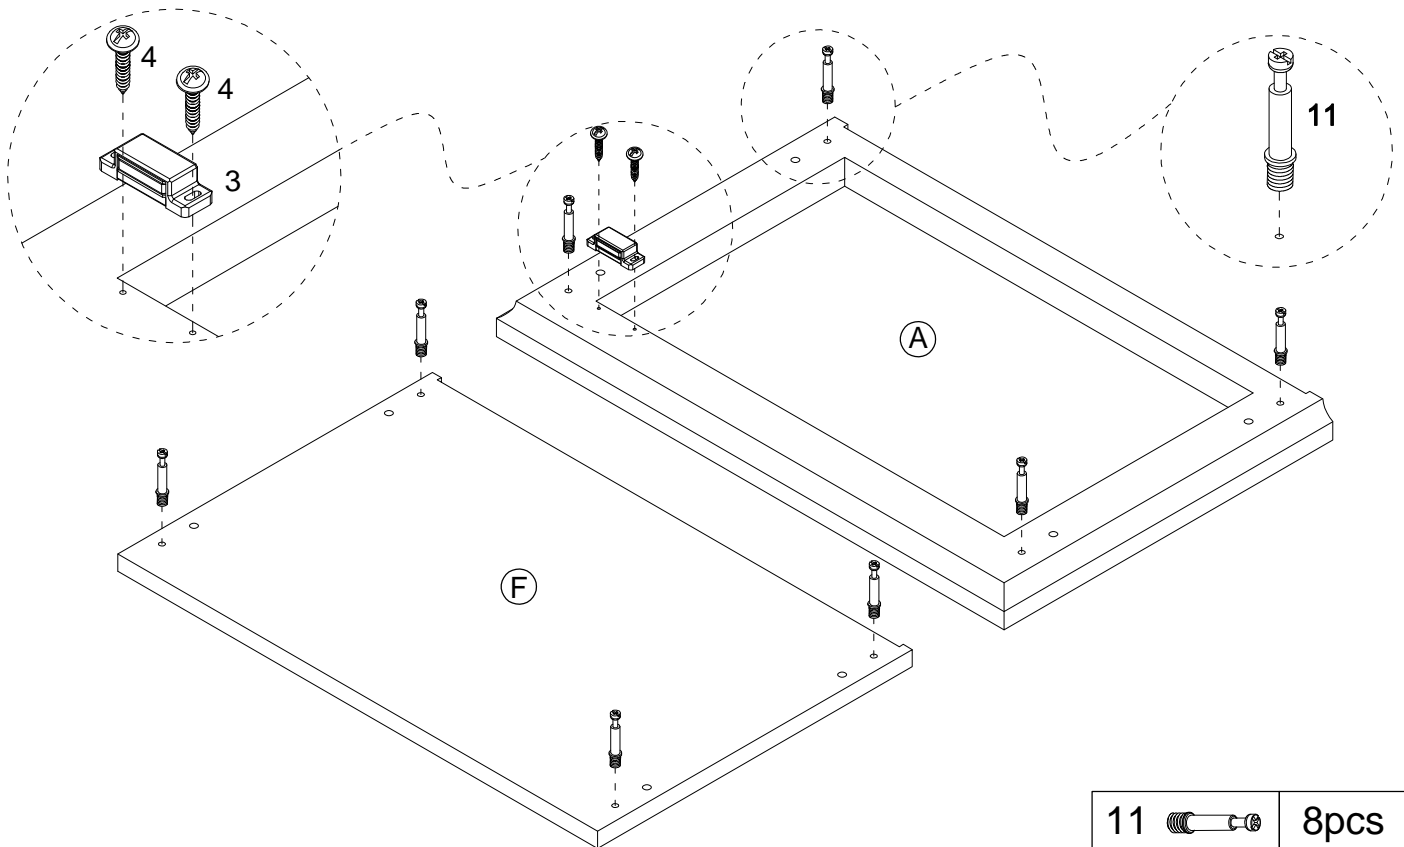

WF312730AAK

PACKAGE CONTENTS

PART	DESCRIPTION	QTY	PART	DESCRIPTION	QTY
A	Top Panel	X1	N	Upper Drawer Front Panel	X1
B	Upper Left Side Board	X1	O	Upper Drawer Left Side Panel	X1
C	Upper Right Side Board	X1	P	Upper Drawer Right Side Panel	X1
D	Adjustable Shelf	X1	Q	Upper Drawer Back Panel	X1
E	Fix Shelf	X1	R	Drawer Bottom Panel	X2
F	Middle Panel	X1	S	Bottom Drawer Front Panel	X1
G	Bottom Left Side Board	X1	T	Bottom Drawer Left Side Panel	X1
H	Bottom Right Side Board	X1	V	Bottom Drawer Right Side Panel	X1
I	Middle Bar	X1	X	Bottom Drawer Back Panel	X1
K	Bottom Panel	X1	Y	Upper Back Panel	X1
L	Bottom Bar	X1	Z	Bottom Back Panel	X1
M	Door	X1			

HARDWARE CONTENTS

1  3PCS	2  Ø3*10mm 13+1PCS	3  1PC	4  Ø3*15mm 2PCS
5  1PC	6  2SET	7  D6*Ø3*10mm 16+1PCS	8  D7*Ø3*10mm 12+1PCS
10  Ø6*30mm 29+1PCS	11  Ø6*33mm 26+1PCS	12  Ø15*9mm 26+1PCS	13  Ø6*29*13mm 4PCS
14  5/32"*13mm 6PCS	15  3PCS	16  Ø3*12mm 29+1PCS	17  Ø4*25mm 16+1PCS
18  Ø4*35mm 1PC	19  Ø4*20mm 1PC	20  Ø8*40mm 1PC	21  1PC
22  Ø6*M6*1mm 2PCS			

STEP 1

11		4pcs
10		8pcs

STEP 2

10		4pcs
----	---	------

STEP 3

12		4pcs
----	---	------

STEP 4

11		8pcs
3		1pc
4		2pcs

STEP 5

12		8pcs
----	---	------

STEP 6

11		4pcs
----	---	------

STEP 7

6		2set
---	--	------

STEP 8

CL		2pcs
CR		2pcs
8		12pcs
11		8pcs