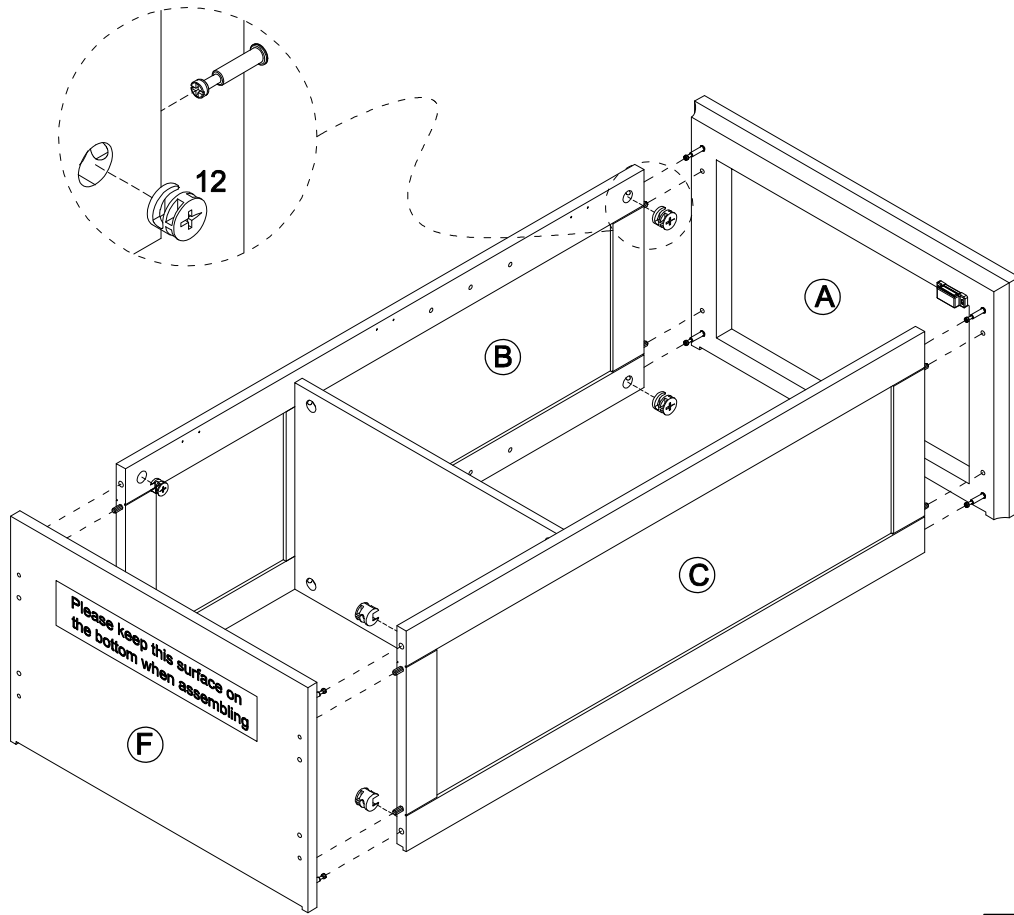

WF312730AAK

PACKAGE CONTENTS

PART	DESCRIPTION	QTY	PART	DESCRIPTION	QTY
A	Top Panel	X1	N	Upper Drawer Front Panel	X1
B	Upper Left Side Board	X1	O	Upper Drawer Left Side Panel	X1
C	Upper Right Side Board	X1	P	Upper Drawer Right Side Panel	X1
D	Adjustable Shelf	X1	Q	Upper Drawer Back Panel	X1
E	Fix Shelf	X1	R	Drawer Bottom Panel	X2
F	Middle Panel	X1	S	Bottom Drawer Front Panel	X1
G	Bottom Left Side Board	X1	T	Bottom Drawer Left Side Panel	X1
H	Bottom Right Side Board	X1	V	Bottom Drawer Right Side Panel	X1
I	Middle Bar	X1	X	Bottom Drawer Back Panel	X1
K	Bottom Panel	X1	Y	Upper Back Panel	X1
L	Bottom Bar	X1	Z	Bottom Back Panel	X1
M	Door	X1			

HARDWARE CONTENTS

1  3PCS	2  Ø3*10mm 13+1PCS	3  1PC	4  Ø3*15mm 2PCS
5  1PC	6  2SET	7  D6*Ø3*10mm 16+1PCS	8  D7*Ø3*10mm 12+1PCS
10  Ø6*30mm 29+1PCS	11  Ø6*33mm 26+1PCS	12  Ø15*9mm 26+1PCS	13  Ø6*29*13mm 4PCS
14  5/32"*13mm 6PCS	15  3PCS	16  Ø3*12mm 29+1PCS	17  Ø4*25mm 16+1PCS
18  Ø4*35mm 1PC	19  Ø4*20mm 1PC	20  Ø8*40mm 1PC	21  1PC
22  Ø6*M6*1mm 2PCS			

STEP 1

11		4pcs
10		8pcs

STEP 2

10		4pcs
----	---	------

STEP 3

12		4pcs
----	---	------

STEP 4

11		8pcs
3		1pc
4		2pcs

STEP 5

12		8pcs
----	---	------

STEP 6

11		4pcs
----	---	------

STEP 7

6		2set
---	--	------

STEP 8

CL		2pcs
CR		2pcs
8		12pcs
11		8pcs