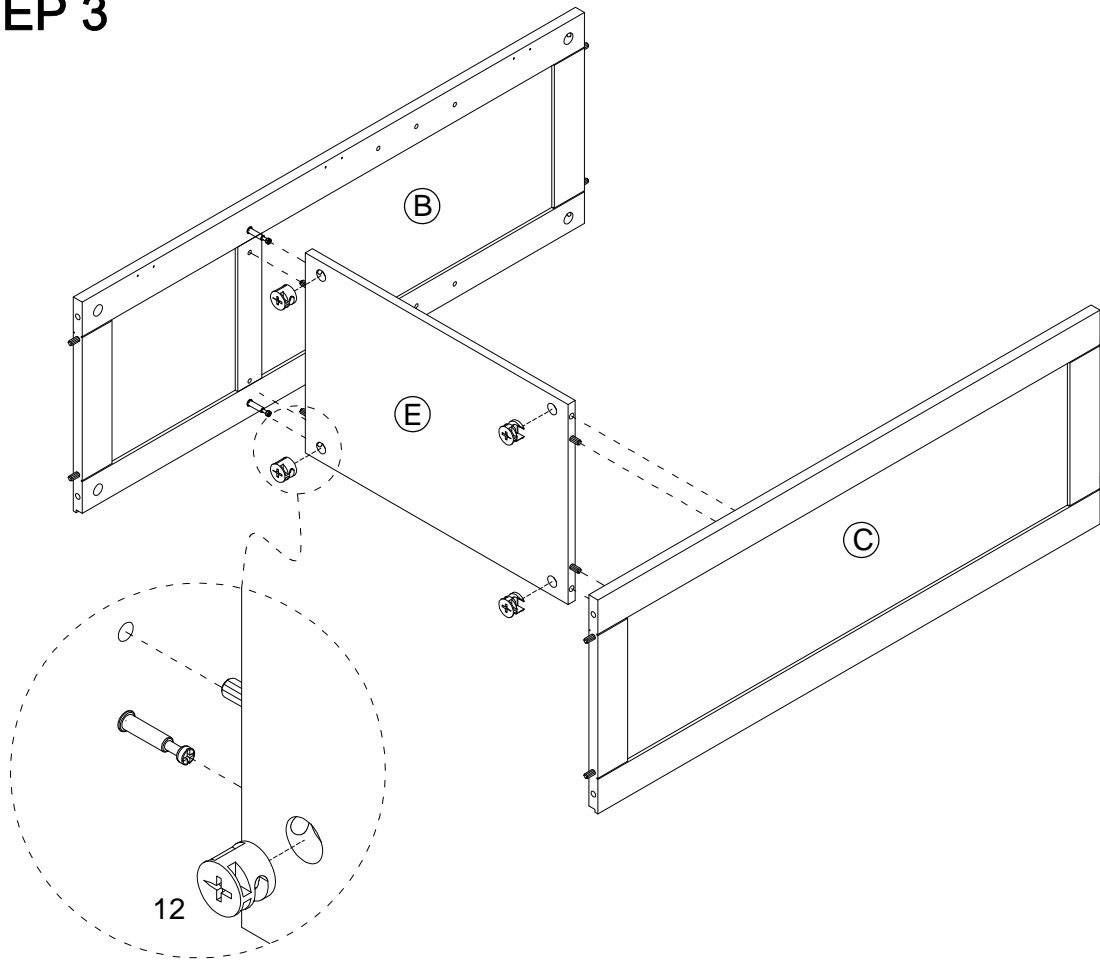

WF312730AAK

PACKAGE CONTENTS

PART	DESCRIPTION	QTY	PART	DESCRIPTION	QTY
A	Top Panel	X1	N	Upper Drawer Front Panel	X1
B	Upper Left Side Board	X1	O	Upper Drawer Left Side Panel	X1
C	Upper Right Side Board	X1	P	Upper Drawer Right Side Panel	X1
D	Adjustable Shelf	X1	Q	Upper Drawer Back Panel	X1
E	Fix Shelf	X1	R	Drawer Bottom Panel	X2
F	Middle Panel	X1	S	Bottom Drawer Front Panel	X1
G	Bottom Left Side Board	X1	T	Bottom Drawer Left Side Panel	X1
H	Bottom Right Side Board	X1	V	Bottom Drawer Right Side Panel	X1
I	Middle Bar	X1	X	Bottom Drawer Back Panel	X1
K	Bottom Panel	X1	Y	Upper Back Panel	X1
L	Bottom Bar	X1	Z	Bottom Back Panel	X1
M	Door	X1			

HARDWARE CONTENTS

1  3PCS	2  Ø3*10mm 13+1PCS	3  1PC	4  Ø3*15mm 2PCS
5  1PC	6  2SET	7  D6*Ø3*10mm 16+1PCS	8  D7*Ø3*10mm 12+1PCS
10  Ø6*30mm 29+1PCS	11  Ø6*33mm 26+1PCS	12  Ø15*9mm 26+1PCS	13  Ø6*29*13mm 4PCS
14  5/32"*13mm 6PCS	15  3PCS	16  Ø3*12mm 29+1PCS	17  Ø4*25mm 16+1PCS
18  Ø4*35mm 1PC	19  Ø4*20mm 1PC	20  Ø8*40mm 1PC	21  1PC
22  Ø6*M6*1mm 2PCS			

STEP 1

11		4pcs
10		8pcs

STEP 2

10		4pcs
----	---	------

STEP 3

12		4pcs
----	---	------

STEP 4

11		8pcs
3		1pc
4		2pcs

STEP 5

12		8pcs
----	---	------

STEP 6

11		4pcs
----	---	------

STEP 7

6		2set
---	--	------

STEP 8

CL		2pcs
CR		2pcs
8		12pcs
11		8pcs