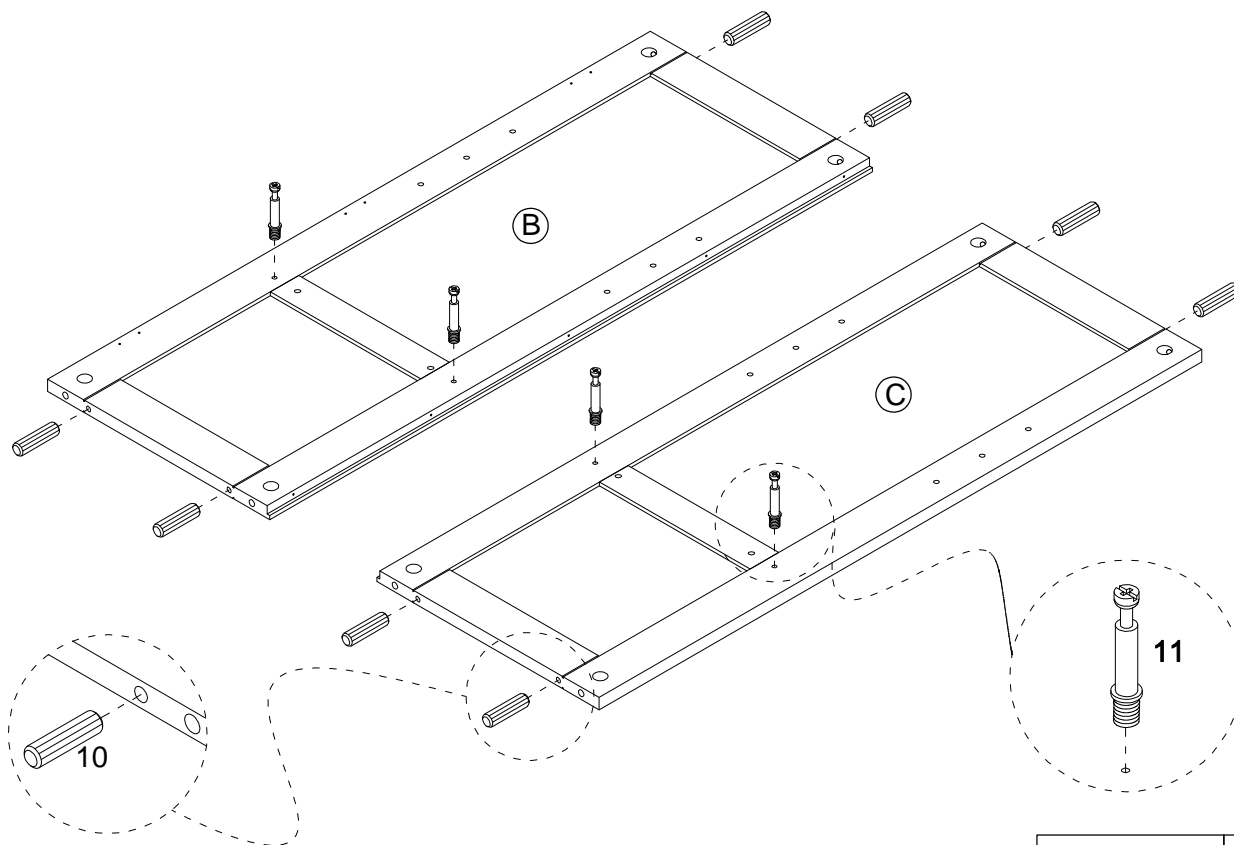

WF312730AAK

PACKAGE CONTENTS

PART	DESCRIPTION	QTY	PART	DESCRIPTION	QTY
A	Top Panel	X1	N	Upper Drawer Front Panel	X1
B	Upper Left Side Board	X1	O	Upper Drawer Left Side Panel	X1
C	Upper Right Side Board	X1	P	Upper Drawer Right Side Panel	X1
D	Adjustable Shelf	X1	Q	Upper Drawer Back Panel	X1
E	Fix Shelf	X1	R	Drawer Bottom Panel	X2
F	Middle Panel	X1	S	Bottom Drawer Front Panel	X1
G	Bottom Left Side Board	X1	T	Bottom Drawer Left Side Panel	X1
H	Bottom Right Side Board	X1	V	Bottom Drawer Right Side Panel	X1
I	Middle Bar	X1	X	Bottom Drawer Back Panel	X1
K	Bottom Panel	X1	Y	Upper Back Panel	X1
L	Bottom Bar	X1	Z	Bottom Back Panel	X1
M	Door	X1			

HARDWARE CONTENTS

1  3PCS	2  Ø3*10mm 13+1PCS	3  1PC	4  Ø3*15mm 2PCS
5  1PC	6  2SET	7  D6*Ø3*10mm 16+1PCS	8  D7*Ø3*10mm 12+1PCS
10  Ø6*30mm 29+1PCS	11  Ø6*33mm 26+1PCS	12  Ø15*9mm 26+1PCS	13  Ø6*29*13mm 4PCS
14  5/32"*13mm 6PCS	15  3PCS	16  Ø3*12mm 29+1PCS	17  Ø4*25mm 16+1PCS
18  Ø4*35mm 1PC	19  Ø4*20mm 1PC	20  Ø8*40mm 1PC	21  1PC
22  Ø6*M6*1mm 2PCS			

STEP 1

11		4pcs
10		8pcs

STEP 2

10		4pcs
----	---	------

STEP 3

12		4pcs
----	---	------

STEP 4

11		8pcs
3		1pc
4		2pcs