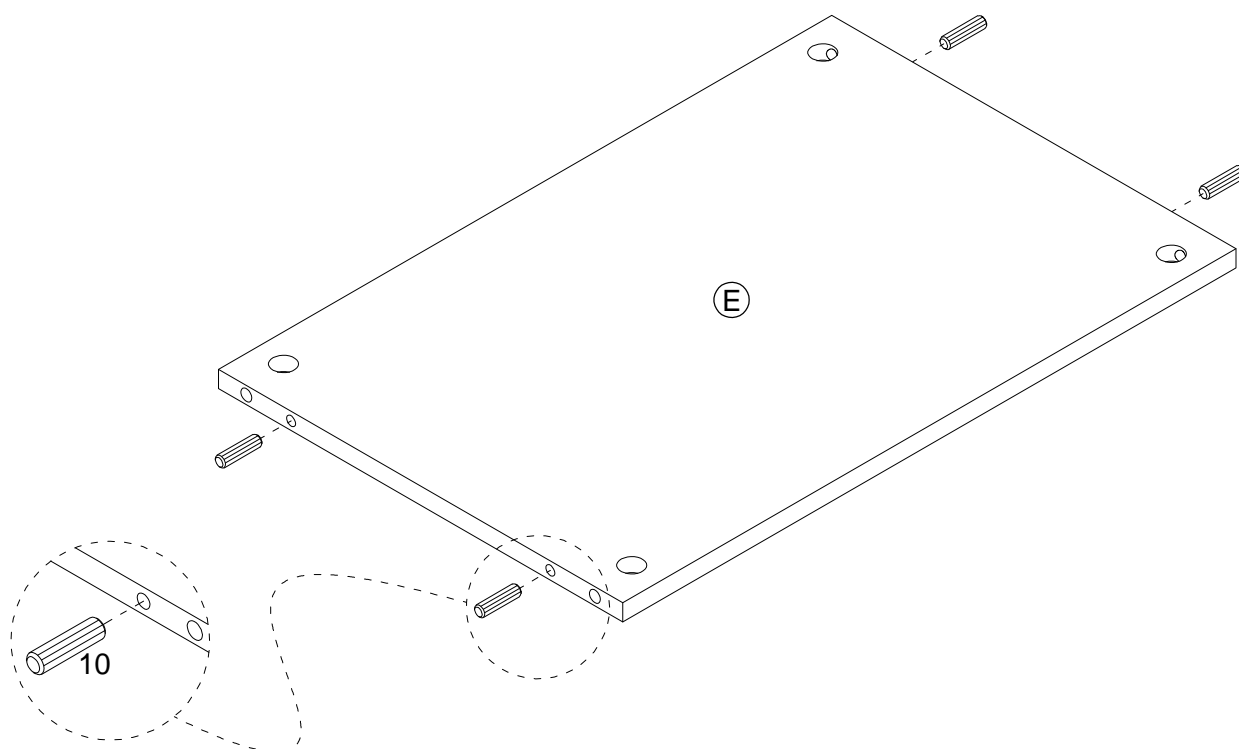

WF312730AAK

PACKAGE CONTENTS

PART	DESCRIPTION	QTY	PART	DESCRIPTION	QTY
A	Top Panel	X1	N	Upper Drawer Front Panel	X1
B	Upper Left Side Board	X1	O	Upper Drawer Left Side Panel	X1
C	Upper Right Side Board	X1	P	Upper Drawer Right Side Panel	X1
D	Adjustable Shelf	X1	Q	Upper Drawer Back Panel	X1
E	Fix Shelf	X1	R	Drawer Bottom Panel	X2
F	Middle Panel	X1	S	Bottom Drawer Front Panel	X1
G	Bottom Left Side Board	X1	T	Bottom Drawer Left Side Panel	X1
H	Bottom Right Side Board	X1	V	Bottom Drawer Right Side Panel	X1
I	Middle Bar	X1	X	Bottom Drawer Back Panel	X1
K	Bottom Panel	X1	Y	Upper Back Panel	X1
L	Bottom Bar	X1	Z	Bottom Back Panel	X1
M	Door	X1			

HARDWARE CONTENTS

1  3PCS	2  Ø3*10mm 13+1PCS	3  1PC	4  Ø3*15mm 2PCS
5  1PC	6  2SET	7  D6*Ø3*10mm 16+1PCS	8  D7*Ø3*10mm 12+1PCS
10  Ø6*30mm 29+1PCS	11  Ø6*33mm 26+1PCS	12  Ø15*9mm 26+1PCS	13  Ø6*29*13mm 4PCS
14  5/32"*13mm 6PCS	15  3PCS	16  Ø3*12mm 29+1PCS	17  Ø4*25mm 16+1PCS
18  Ø4*35mm 1PC	19  Ø4*20mm 1PC	20  Ø8*40mm 1PC	21  1PC
22  Ø6*M6*1mm 2PCS			

STEP 1

11		4pcs
10		8pcs

STEP 2

10		4pcs
----	---	------

STEP 3

12		4pcs
----	---	------

STEP 4

11		8pcs
3		1pc
4		2pcs

STEP 5

12		8pcs
----	---	------

STEP 6

11		4pcs
----	---	------

STEP 7

6		2set
---	--	------

STEP 8

CL		2pcs
CR		2pcs
8		12pcs
11		8pcs