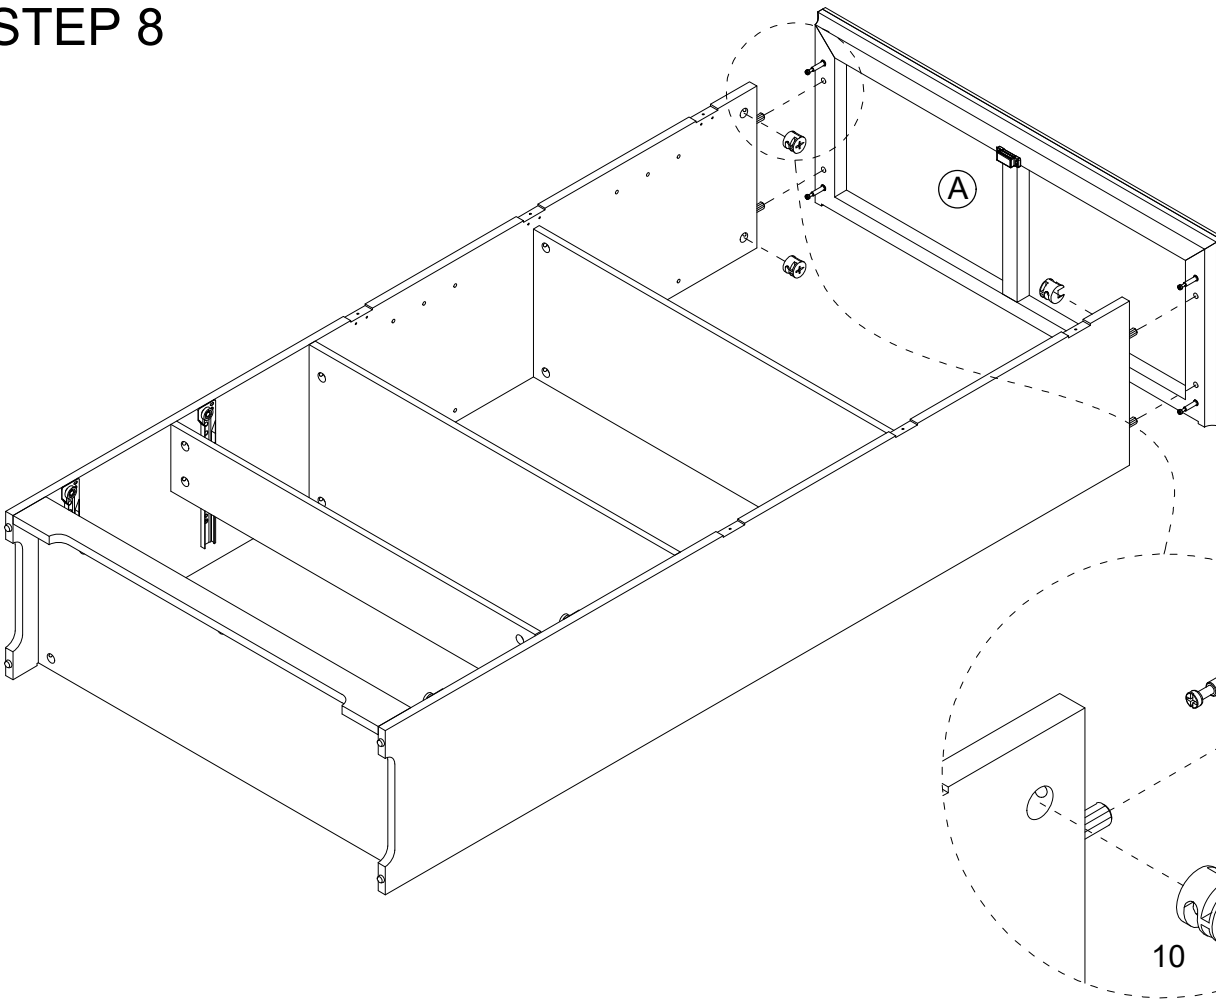

WF312729AAE

PACKAGE CONTENTS

PART	DESCRIPTION	QTY
A	Top Panel	X1
B	Left Side Board	X1
C	Right Side Board	X1
D	Adjustable Shelf	X2
E	Upper Fix Shelf	X1
F	Bottom Fix Shelf	X1
G	Middle Bar	X1
H	Bottom Panel	X1
I	Bottom Bar	X1

8		10pcs
9		3pcs

STEP 6

10		3pcs
----	---	------

STEP 7

10		16pcs
----	---	-------

STEP 8

10		4pcs
----	---	------

STEP 9

21		2pcs
22		1pc

STEP 10

14		34pcs
----	---	-------

STEP 11

11		8pcs
----	---	------

STEP 12

1		6pcs
2		14pcs
5		2pcs

STEP 13