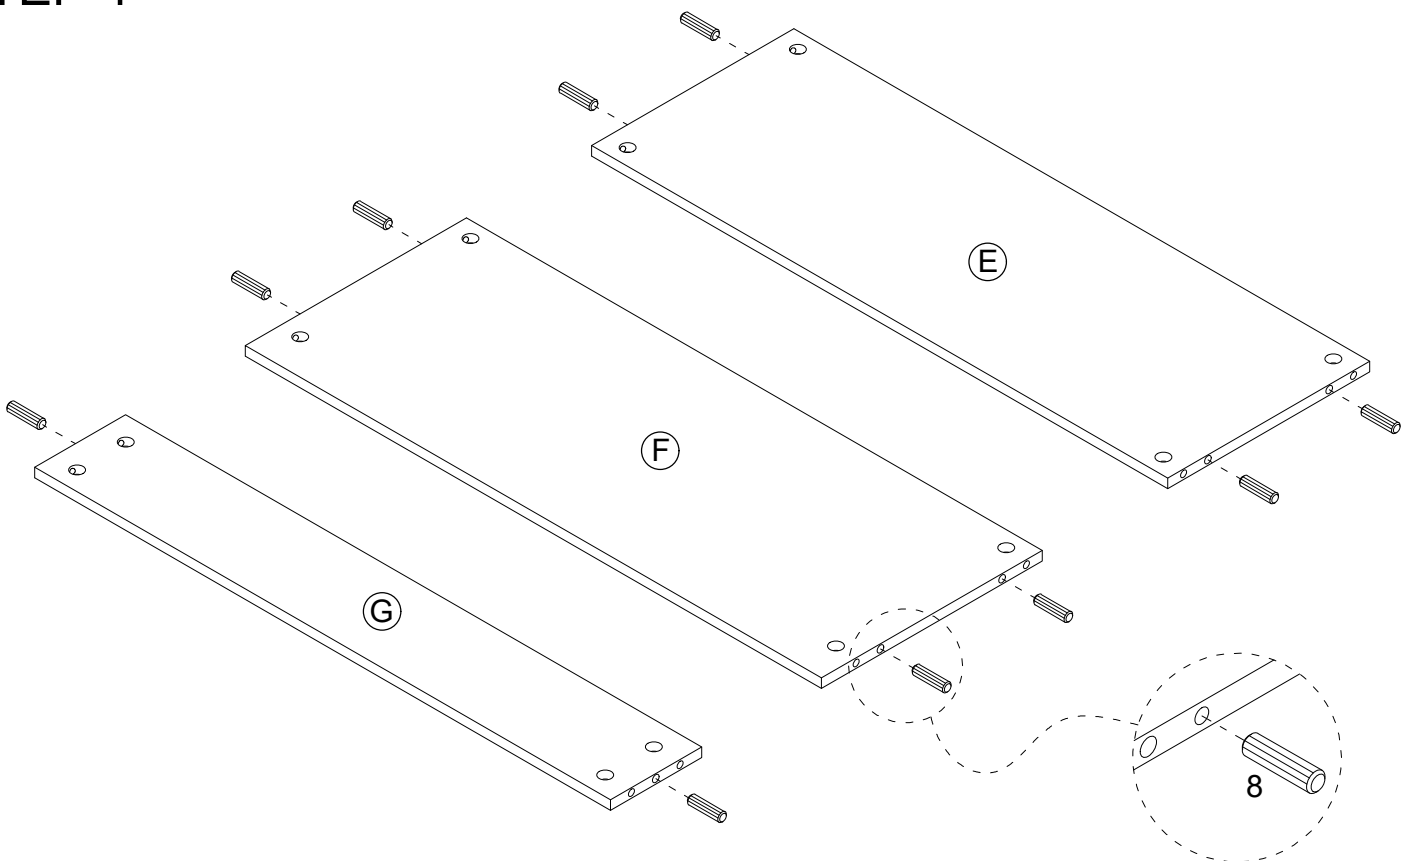

WF312729AAE

PACKAGE CONTENTS

PART	DESCRIPTION	QTY
A	Top Panel	X1
B	Left Side Board	X1
C	Right Side Board	X1
D	Adjustable Shelf	X2
E	Upper Fix Shelf	X1
F	Bottom Fix Shelf	X1
G	Middle Bar	X1
H	Bottom Panel	X1
I	Bottom Bar	X1

HARDWARE CONTENTS

1  6PCS	2  Ø3*12mm 32+1PCS	3  1PC	4  Ø3*15mm 2PCS
5  2PCS	6  2SET	7  D6*Ø3*10mm 28+1PCS	8  Ø8*30mm 36+1PCS
9  Ø6*33mm 35+1PCS	10  Ø15*9mm 35+1PCS	11  Ø6*29*13mm 8PCS	12  5/32"*19mm 6PCS
13  6PCS	14  Ø3*12mm 34+1PCS	15  Ø4*25mm 8PCS	16  Ø4*35mm 1PC
17  Ø4*20mm 1PC	18  Ø8*40mm 1PC	19  1PC	20  Ø6*M6*1mm 2PCS
21  449*12*6.5mm 2PCS	22  543*12*6.5mm 1PC		

STEP 1

6		2set
---	---	------

STEP 2

CL		2pcs
CR		2pcs
7		12pcs
8		4pcs
9		16pcs

STEP 3

STEP 4

8		10pcs
---	---	-------

STEP 5

8		10pcs
9		3pcs

STEP 6

10		3pcs
----	---	------

STEP 7

10		16pcs
----	---	-------

STEP 8

10		4pcs
----	---	------

STEP 9