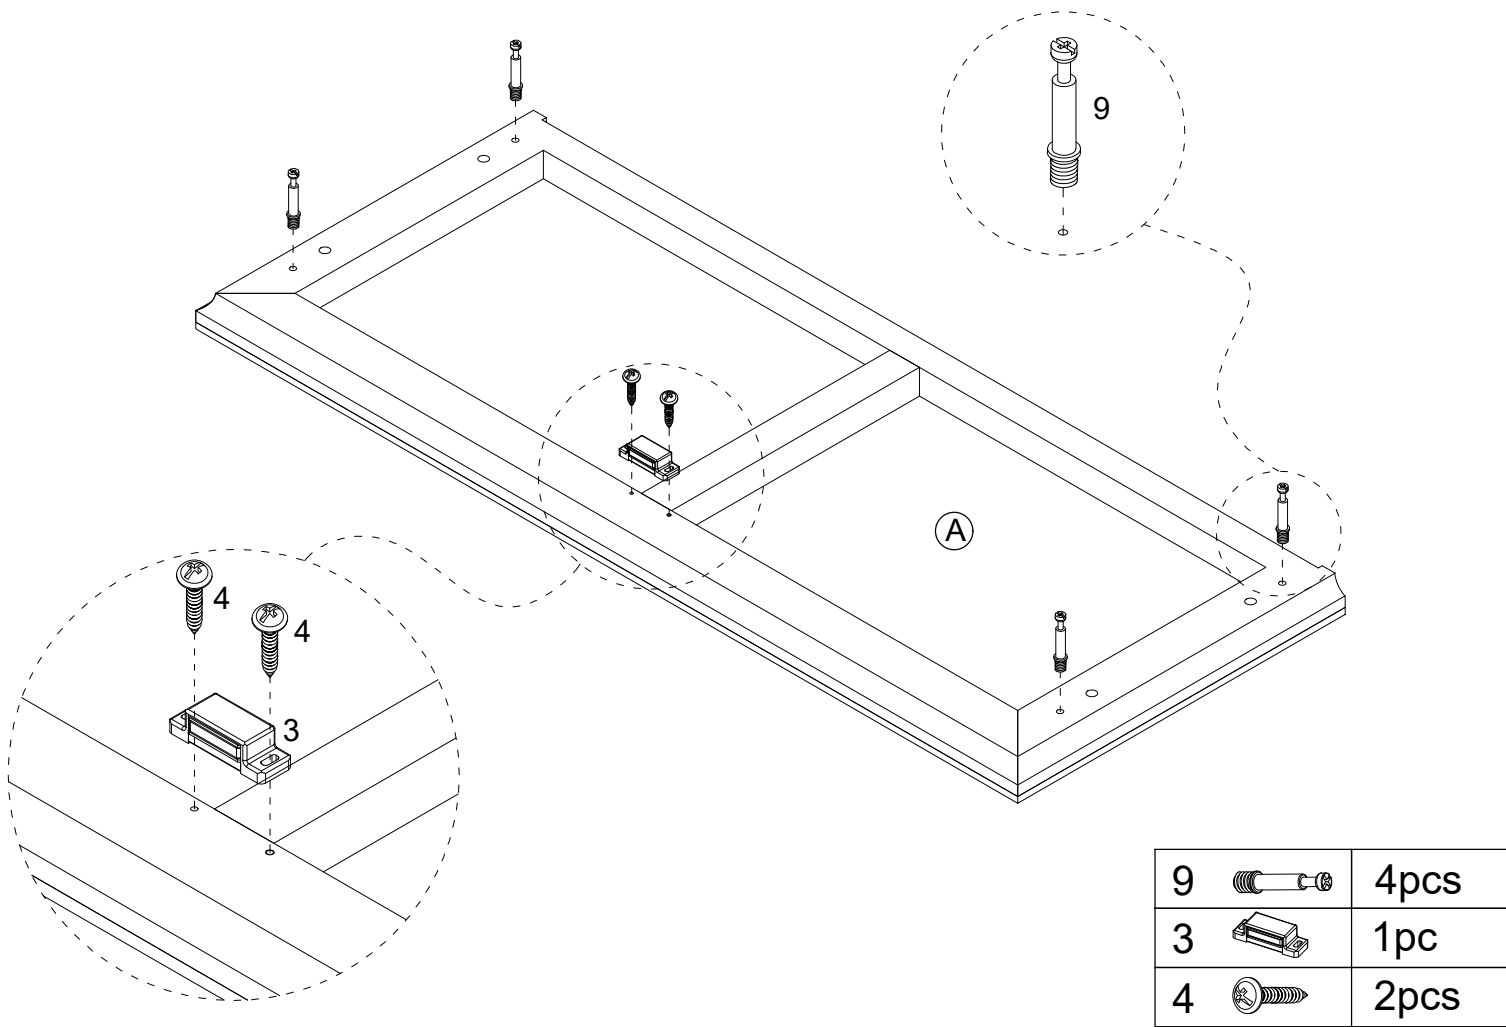

WF312729AAE

PACKAGE CONTENTS

PART	DESCRIPTION	QTY
A	Top Panel	X1
B	Left Side Board	X1
C	Right Side Board	X1
D	Adjustable Shelf	X2
E	Upper Fix Shelf	X1
F	Bottom Fix Shelf	X1
G	Middle Bar	X1
H	Bottom Panel	X1
I	Bottom Bar	X1

STEP 1

6		2set
---	---	------

STEP 2

CL		2pcs
CR		2pcs
7		12pcs
8		4pcs
9		16pcs

STEP 3

STEP 4

8		10pcs
---	---	-------

STEP 5

8		10pcs
9		3pcs

STEP 6

10		3pcs
----	---	------

STEP 7

10		16pcs
----	---	-------

STEP 8

10		4pcs
----	---	------

STEP 9