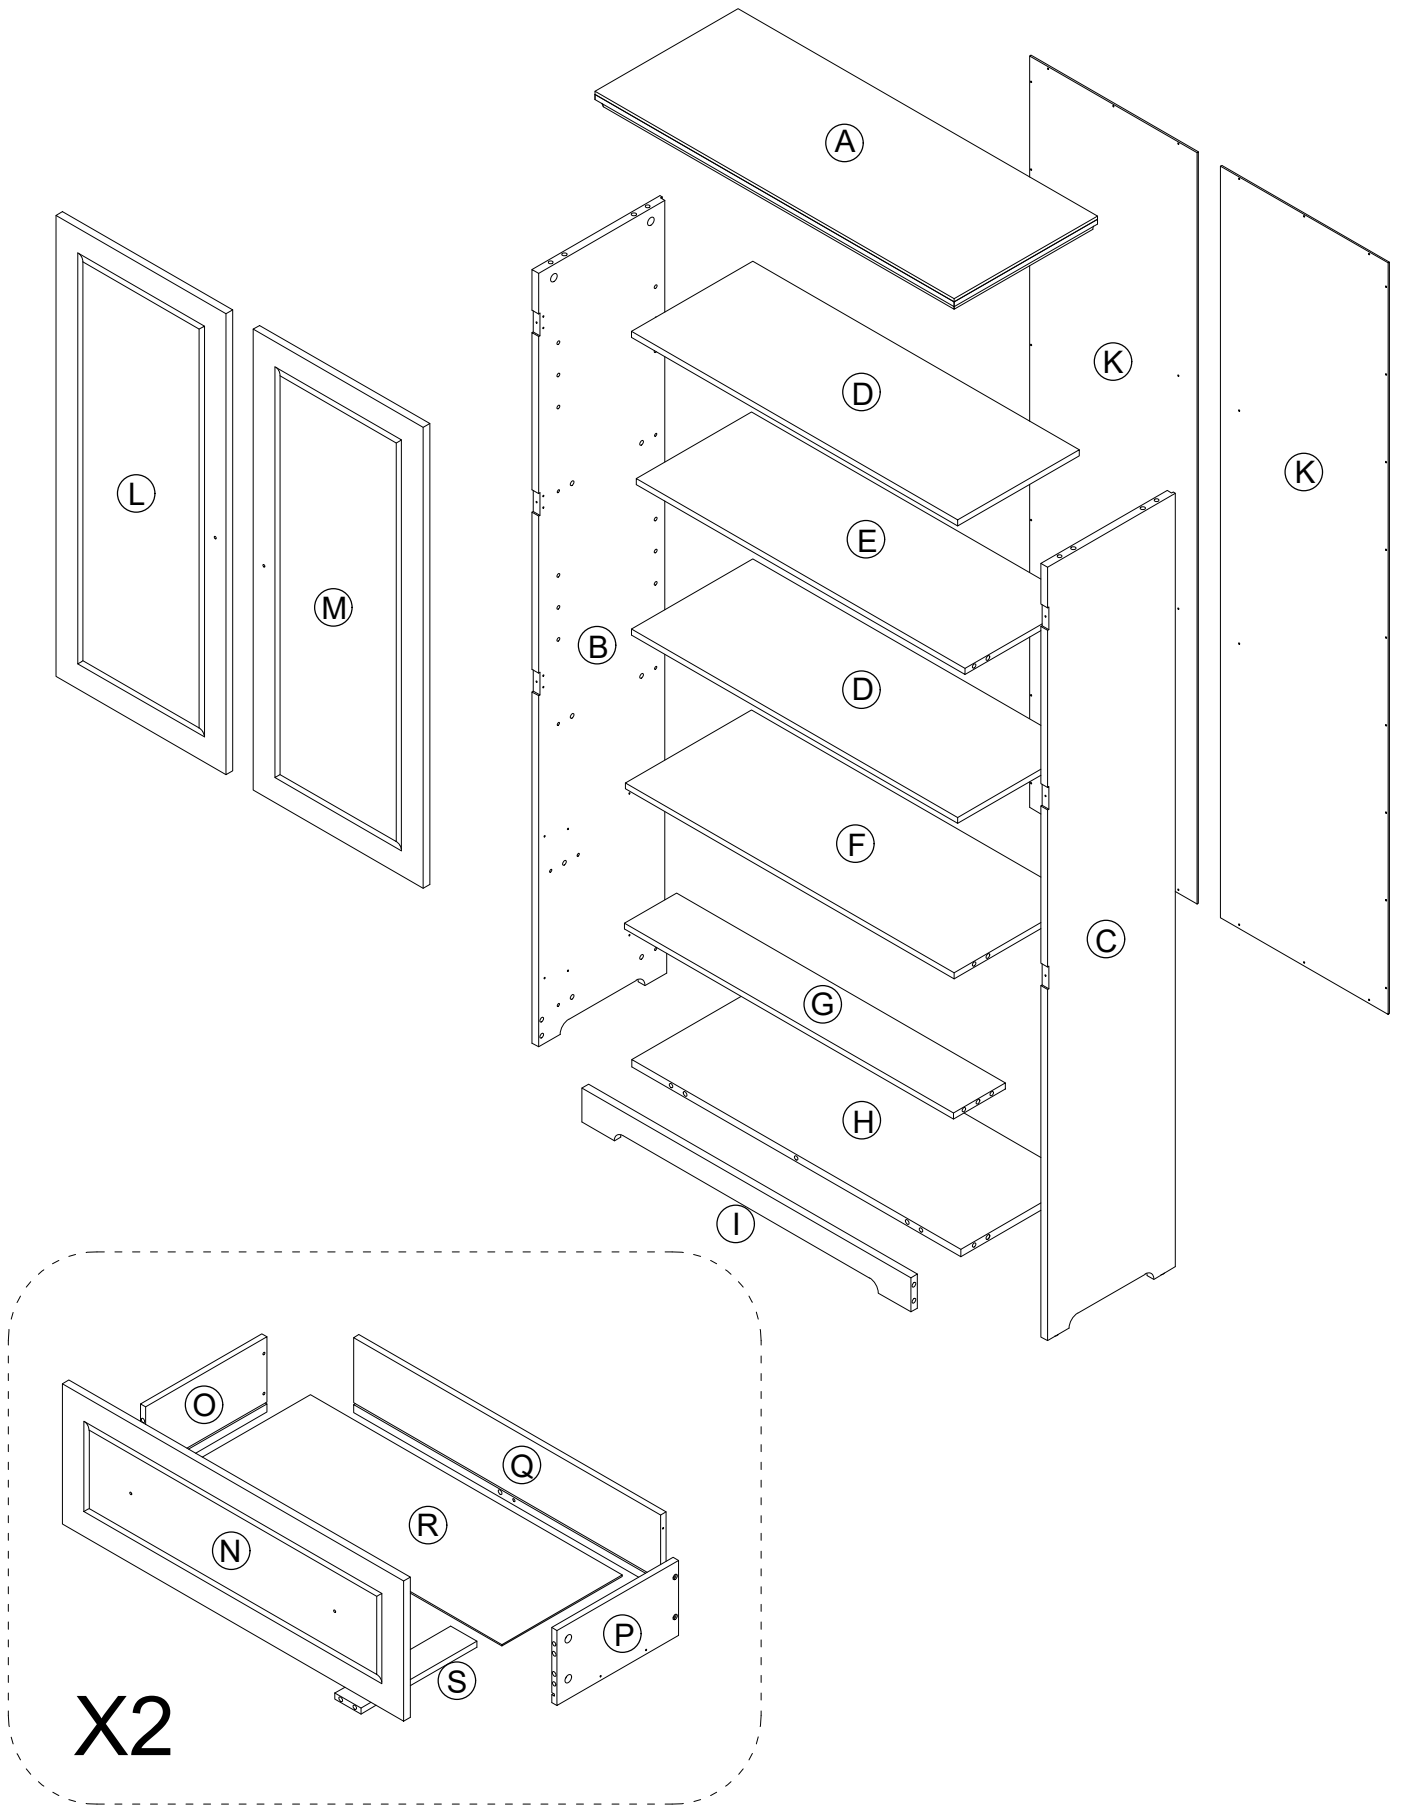

WF312729AAE

PACKAGE CONTENTS

PART	DESCRIPTION	QTY
A	Top Panel	X1
B	Left Side Board	X1
C	Right Side Board	X1
D	Adjustable Shelf	X2
E	Upper Fix Shelf	X1
F	Bottom Fix Shelf	X1
G	Middle Bar	X1
H	Bottom Panel	X1
I	Bottom Bar	X1

PART	DESCRIPTION	QTY
K	Back Panel	X2
L	Left Door	X1
M	Right Door	X1
N	Drawer Front Panel	X2
O	Drawer Left Side Panel	X2
P	Drawer Right Side Panel	X2
Q	Drawer Back Panel	X2
R	Drawer Bottom Panel	X2
S	Drawer Bottom Support	X2

HARDWARE CONTENTS

1  6PCS	2  Ø3*12mm 32+1PCS	3  1PC	4  Ø3*15mm 2PCS
5  2PCS	6  2SET	7  D6*Ø3*10mm 28+1PCS	8  Ø8*30mm 36+1PCS
9  Ø6*33mm 35+1PCS	10  Ø15*9mm 35+1PCS	11  Ø6*29*13mm 8PCS	12  5/32"*19mm 6PCS
13  6PCS	14  Ø3*12mm 34+1PCS	15  Ø4*25mm 8PCS	16  Ø4*35mm 1PC
17  Ø4*20mm 1PC	18  Ø8*40mm 1PC	19  1PC	20  Ø6*M6*1mm 2PCS
21  449*12*6.5mm 2PCS	22  543*12*6.5mm 1PC		