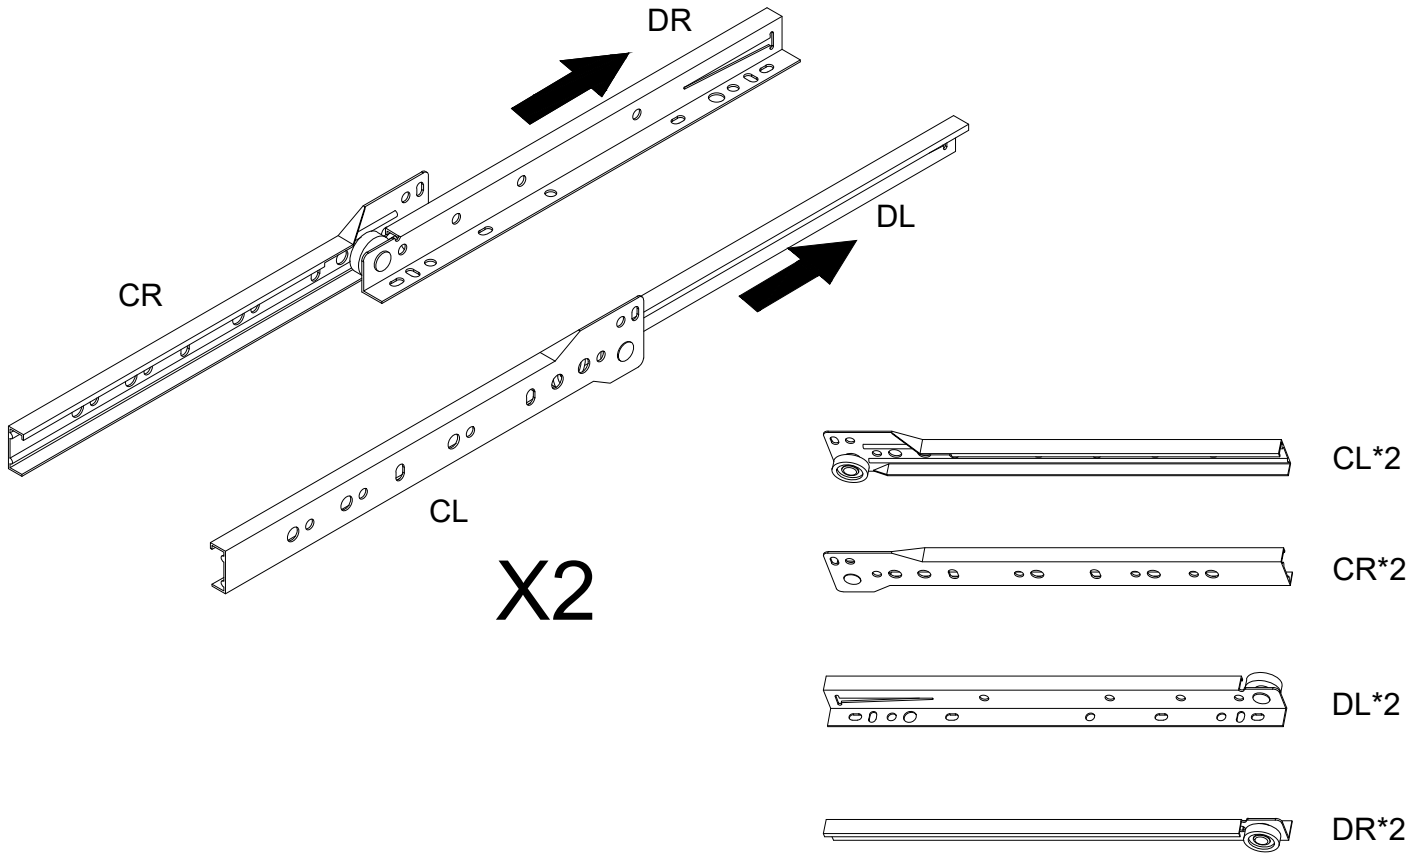

WF312729AAE

PACKAGE CONTENTS

PART	DESCRIPTION	QTY
A	Top Panel	X1
B	Left Side Board	X1
C	Right Side Board	X1
D	Adjustable Shelf	X2
E	Upper Fix Shelf	X1
F	Bottom Fix Shelf	X1
G	Middle Bar	X1
H	Bottom Panel	X1
I	Bottom Bar	X1

PART	DESCRIPTION	QTY
K	Back Panel	X2
L	Left Door	X1
M	Right Door	X1
N	Drawer Front Panel	X2
O	Drawer Left Side Panel	X2
P	Drawer Right Side Panel	X2
Q	Drawer Back Panel	X2
R	Drawer Bottom Panel	X2
S	Drawer Bottom Support	X2

HARDWARE CONTENTS

1  6PCS	2  Ø3*12mm 32+1PCS	3  1PC	4  Ø3*15mm 2PCS
5  2PCS	6  2SET	7  D6*Ø3*10mm 28+1PCS	8  Ø8*30mm 36+1PCS
9  Ø6*33mm 35+1PCS	10  Ø15*9mm 35+1PCS	11  Ø6*29*13mm 8PCS	12  5/32"*19mm 6PCS
13  6PCS	14  Ø3*12mm 34+1PCS	15  Ø4*25mm 8PCS	16  Ø4*35mm 1PC
17  Ø4*20mm 1PC	18  Ø8*40mm 1PC	19  1PC	20  Ø6*M6*1mm 2PCS
21  449*12*6.5mm 2PCS	22  543*12*6.5mm 1PC		

STEP 1

6		2set
---	---	------

STEP 2

CL		2pcs
CR		2pcs
7		12pcs
8		4pcs
9		16pcs

STEP 3

STEP 4

8		10pcs
---	---	-------

STEP 5