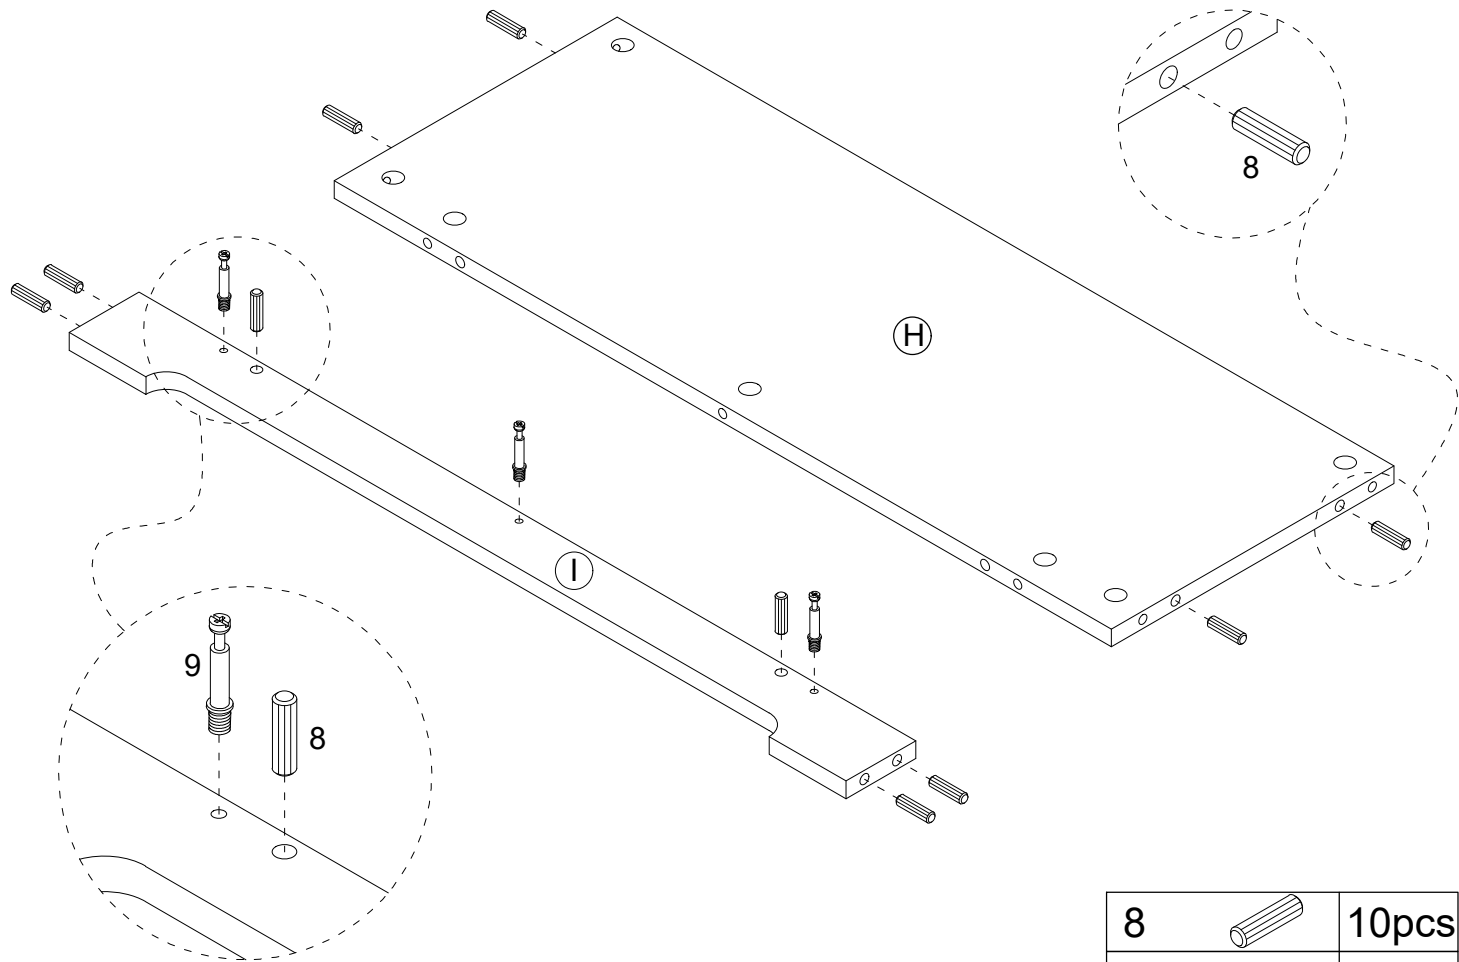

WF312729AAE

PACKAGE CONTENTS

PART	DESCRIPTION	QTY
A	Top Panel	X1
B	Left Side Board	X1
C	Right Side Board	X1
D	Adjustable Shelf	X2
E	Upper Fix Shelf	X1
F	Bottom Fix Shelf	X1
G	Middle Bar	X1
H	Bottom Panel	X1
I	Bottom Bar	X1

HARDWARE CONTENTS

1  6PCS	2  Ø3*12mm 32+1PCS	3  1PC	4  Ø3*15mm 2PCS
5  2PCS	6  2SET	7  D6*Ø3*10mm 28+1PCS	8  Ø8*30mm 36+1PCS
9  Ø6*33mm 35+1PCS	10  Ø15*9mm 35+1PCS	11  Ø6*29*13mm 8PCS	12  5/32"*19mm 6PCS
13  6PCS	14  Ø3*12mm 34+1PCS	15  Ø4*25mm 8PCS	16  Ø4*35mm 1PC
17  Ø4*20mm 1PC	18  Ø8*40mm 1PC	19  1PC	20  Ø6*M6*1mm 2PCS
21  449*12*6.5mm 2PCS	22  543*12*6.5mm 1PC		

STEP 1

6		2set
---	---	------

STEP 2

CL		2pcs
CR		2pcs
7		12pcs
8		4pcs
9		16pcs

STEP 3

STEP 4

8		10pcs
---	---	-------

STEP 5

8		10pcs
9		3pcs

STEP 6

10		3pcs
----	---	------

STEP 7

10		16pcs
----	---	-------

STEP 8

10		4pcs
----	---	------

STEP 9