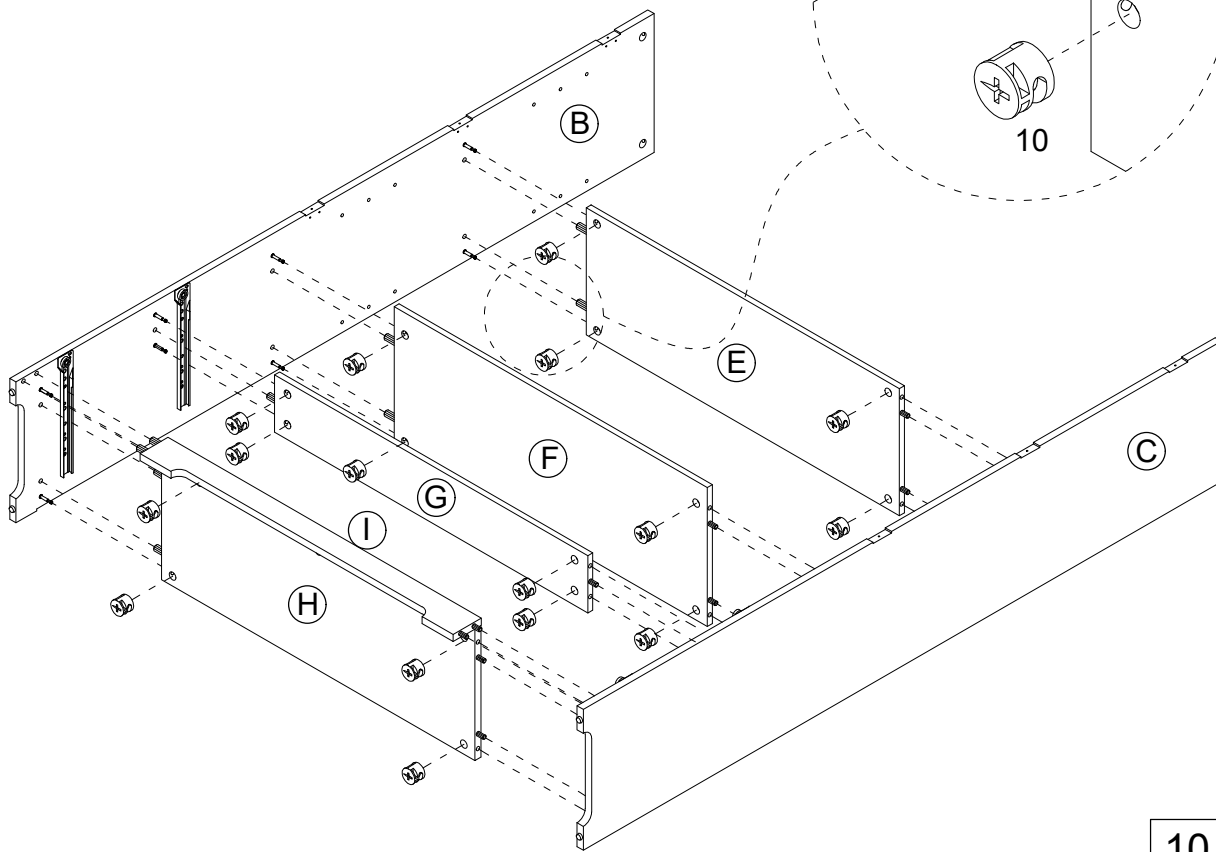

WF312729AAE

PACKAGE CONTENTS

PART	DESCRIPTION	QTY
A	Top Panel	X1
B	Left Side Board	X1
C	Right Side Board	X1
D	Adjustable Shelf	X2
E	Upper Fix Shelf	X1
F	Bottom Fix Shelf	X1
G	Middle Bar	X1
H	Bottom Panel	X1
I	Bottom Bar	X1

HARDWARE CONTENTS

1  6PCS	2  Ø3*12mm 32+1PCS	3  1PC	4  Ø3*15mm 2PCS
5  2PCS	6  2SET	7  D6*Ø3*10mm 28+1PCS	8  Ø8*30mm 36+1PCS
9  Ø6*33mm 35+1PCS	10  Ø15*9mm 35+1PCS	11  Ø6*29*13mm 8PCS	12  5/32"*19mm 6PCS
13  6PCS	14  Ø3*12mm 34+1PCS	15  Ø4*25mm 8PCS	16  Ø4*35mm 1PC
17  Ø4*20mm 1PC	18  Ø8*40mm 1PC	19  1PC	20  Ø6*M6*1mm 2PCS
21  449*12*6.5mm 2PCS	22  543*12*6.5mm 1PC		

STEP 1

6		2set
---	---	------

STEP 2

CL		2pcs
CR		2pcs
7		12pcs
8		4pcs
9		16pcs

STEP 3

STEP 4

8		10pcs
---	---	-------

STEP 5

8		10pcs
9		3pcs

STEP 6

10		3pcs
----	---	------

STEP 7

10		16pcs
----	---	-------

STEP 8

10		4pcs
----	---	------

STEP 9