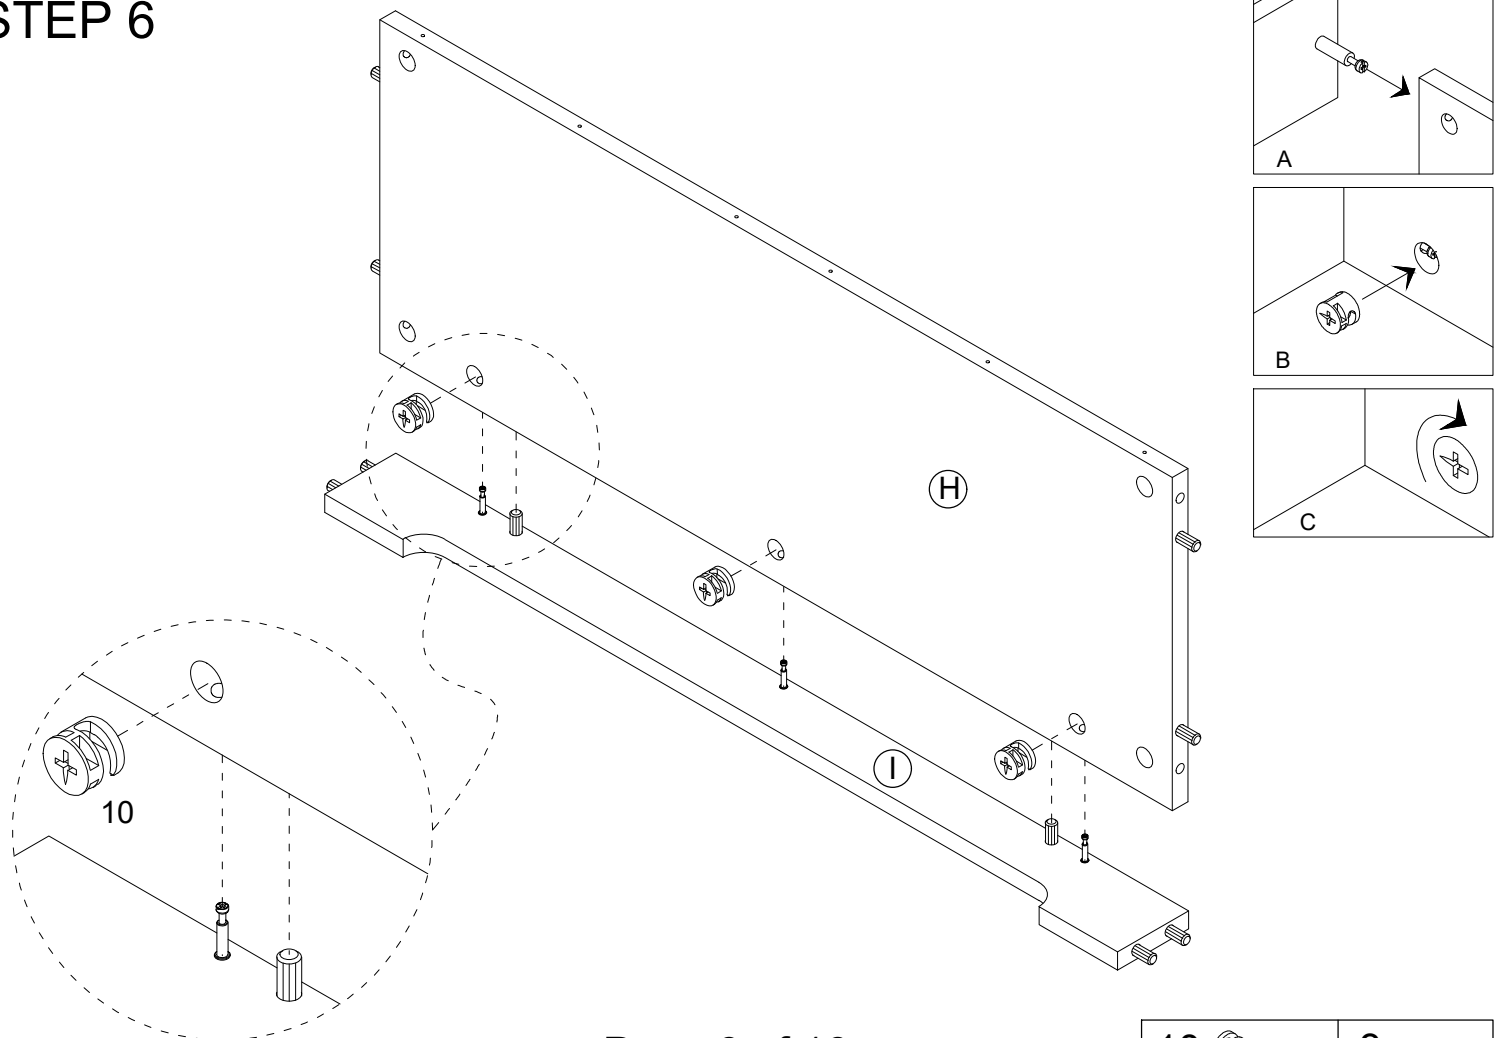

WF312729AAE

PACKAGE CONTENTS

PART	DESCRIPTION	QTY
A	Top Panel	X1
B	Left Side Board	X1
C	Right Side Board	X1
D	Adjustable Shelf	X2
E	Upper Fix Shelf	X1
F	Bottom Fix Shelf	X1
G	Middle Bar	X1
H	Bottom Panel	X1
I	Bottom Bar	X1

HARDWARE CONTENTS

1  6PCS	2  Ø3*12mm 32+1PCS	3  1PC	4  Ø3*15mm 2PCS
5  2PCS	6  2SET	7  D6*Ø3*10mm 28+1PCS	8  Ø8*30mm 36+1PCS
9  Ø6*33mm 35+1PCS	10  Ø15*9mm 35+1PCS	11  Ø6*29*13mm 8PCS	12  5/32"*19mm 6PCS
13  6PCS	14  Ø3*12mm 34+1PCS	15  Ø4*25mm 8PCS	16  Ø4*35mm 1PC
17  Ø4*20mm 1PC	18  Ø8*40mm 1PC	19  1PC	20  Ø6*M6*1mm 2PCS
21  449*12*6.5mm 2PCS	22  543*12*6.5mm 1PC		

STEP 1

6		2set
---	---	------

STEP 2

CL		2pcs
CR		2pcs
7		12pcs
8		4pcs
9		16pcs

STEP 3

STEP 4

8		10pcs
---	---	-------

STEP 5

8		10pcs
9		3pcs

STEP 6

10		3pcs
----	---	------

STEP 7

10		16pcs
----	---	-------

STEP 8

10		4pcs
----	---	------

STEP 9