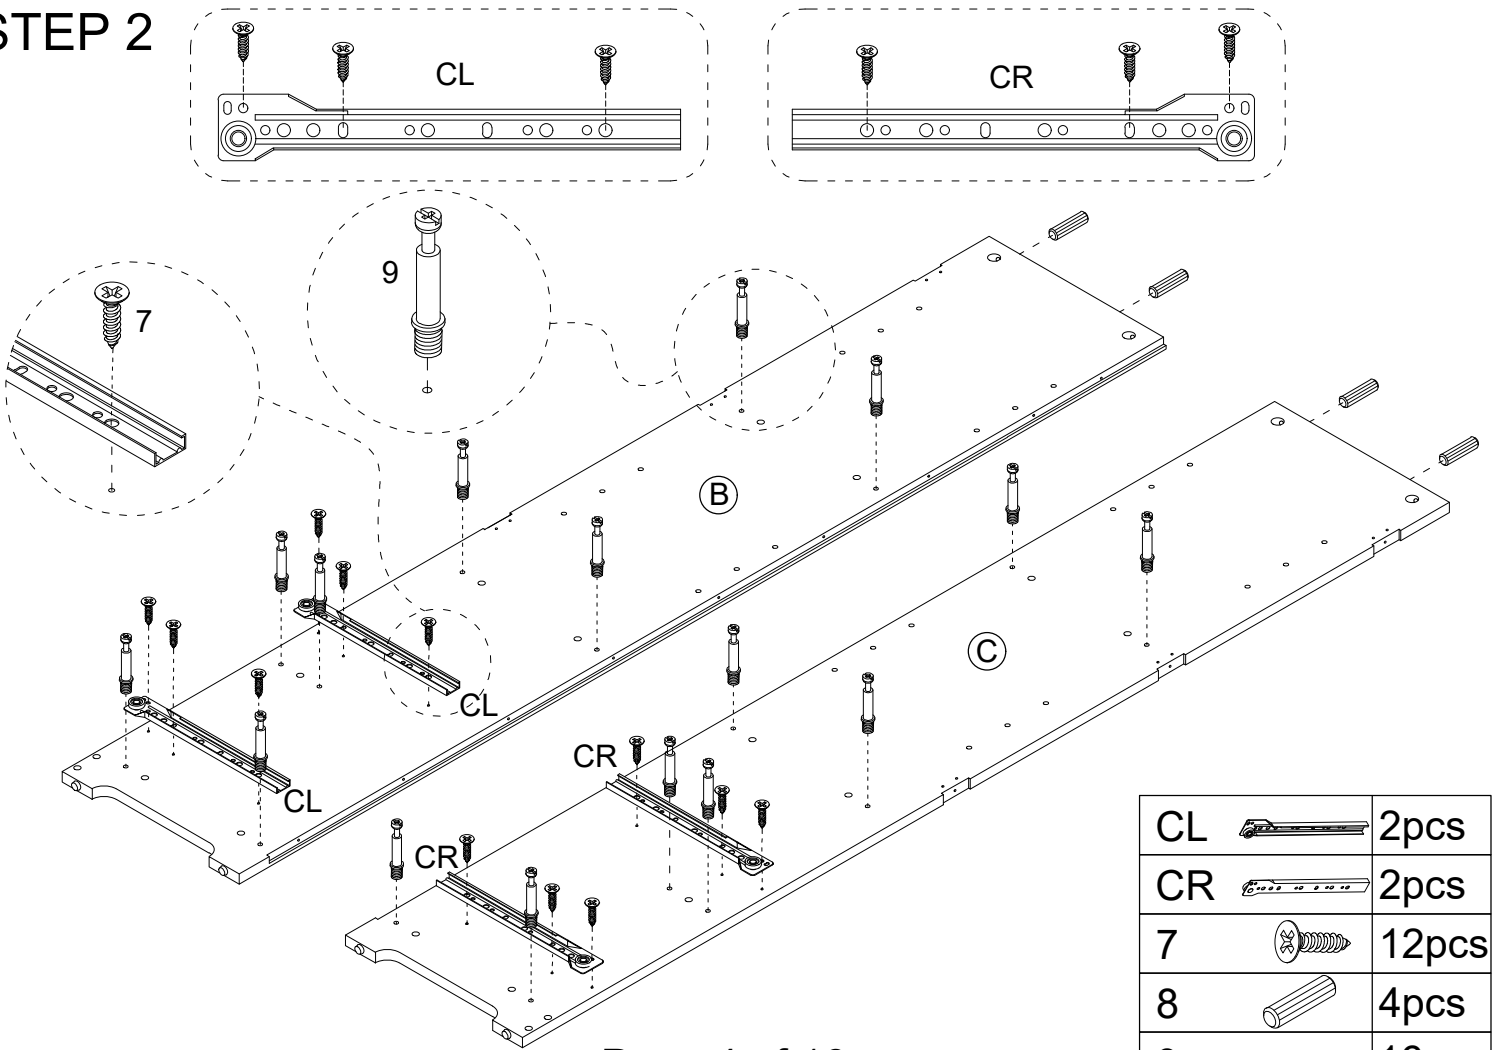

WF312729AAE

PACKAGE CONTENTS

PART	DESCRIPTION	QTY
A	Top Panel	X1
B	Left Side Board	X1
C	Right Side Board	X1
D	Adjustable Shelf	X2
E	Upper Fix Shelf	X1
F	Bottom Fix Shelf	X1
G	Middle Bar	X1
H	Bottom Panel	X1
I	Bottom Bar	X1

PART	DESCRIPTION	QTY
K	Back Panel	X2
L	Left Door	X1
M	Right Door	X1
N	Drawer Front Panel	X2
O	Drawer Left Side Panel	X2
P	Drawer Right Side Panel	X2
Q	Drawer Back Panel	X2
R	Drawer Bottom Panel	X2
S	Drawer Bottom Support	X2

HARDWARE CONTENTS

1  6PCS	2  Ø3*12mm 32+1PCS	3  1PC	4  Ø3*15mm 2PCS
5  2PCS	6  2SET	7  D6*Ø3*10mm 28+1PCS	8  Ø8*30mm 36+1PCS
9  Ø6*33mm 35+1PCS	10  Ø15*9mm 35+1PCS	11  Ø6*29*13mm 8PCS	12  5/32"*19mm 6PCS
13  6PCS	14  Ø3*12mm 34+1PCS	15  Ø4*25mm 8PCS	16  Ø4*35mm 1PC
17  Ø4*20mm 1PC	18  Ø8*40mm 1PC	19  1PC	20  Ø6*M6*1mm 2PCS
21  449*12*6.5mm 2PCS	22  543*12*6.5mm 1PC		

STEP 1

6		2set
---	---	------

STEP 2

CL		2pcs
CR		2pcs
7		12pcs
8		4pcs
9		16pcs

STEP 3

STEP 4

8		10pcs
---	---	-------

STEP 5