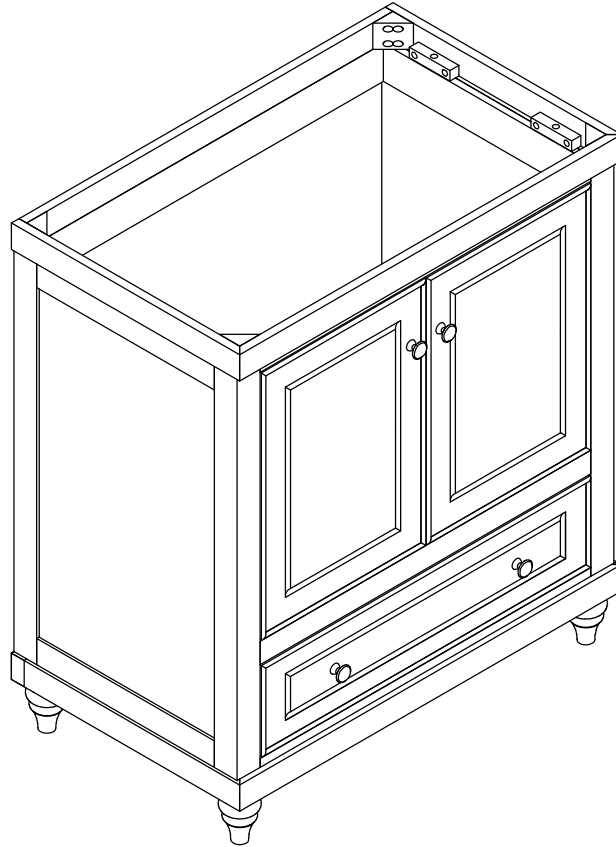

ASSEMBLY INSTRUCTIONS

30 INCH BATH VANITY-CABINET

Thank you for purchasing this quality product. Be sure to check all packing material carefully for small parts which may have come loose inside the carton during shipment. Separate, identify and count all parts and hardware. Compare with the parts list to be sure all parts are present.
"DO NOT TIGHTEN SCREWS UNTIL COMPLETELY ASSEMBLED"