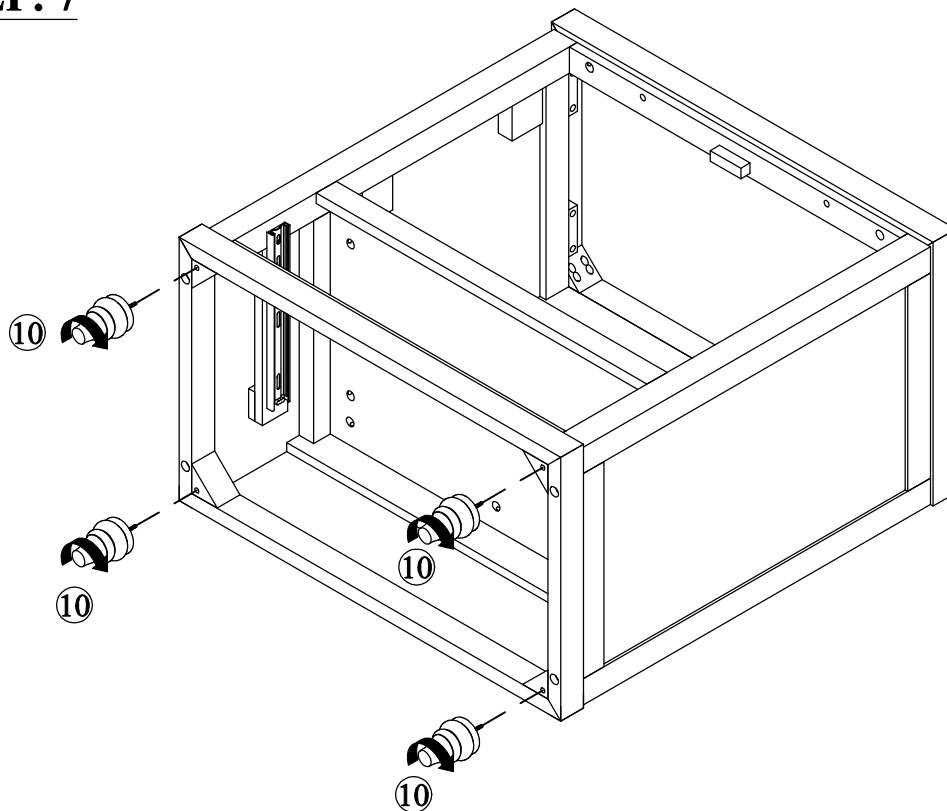

STEP: 6

A	O
4PCS	4PCS

STEP: 7