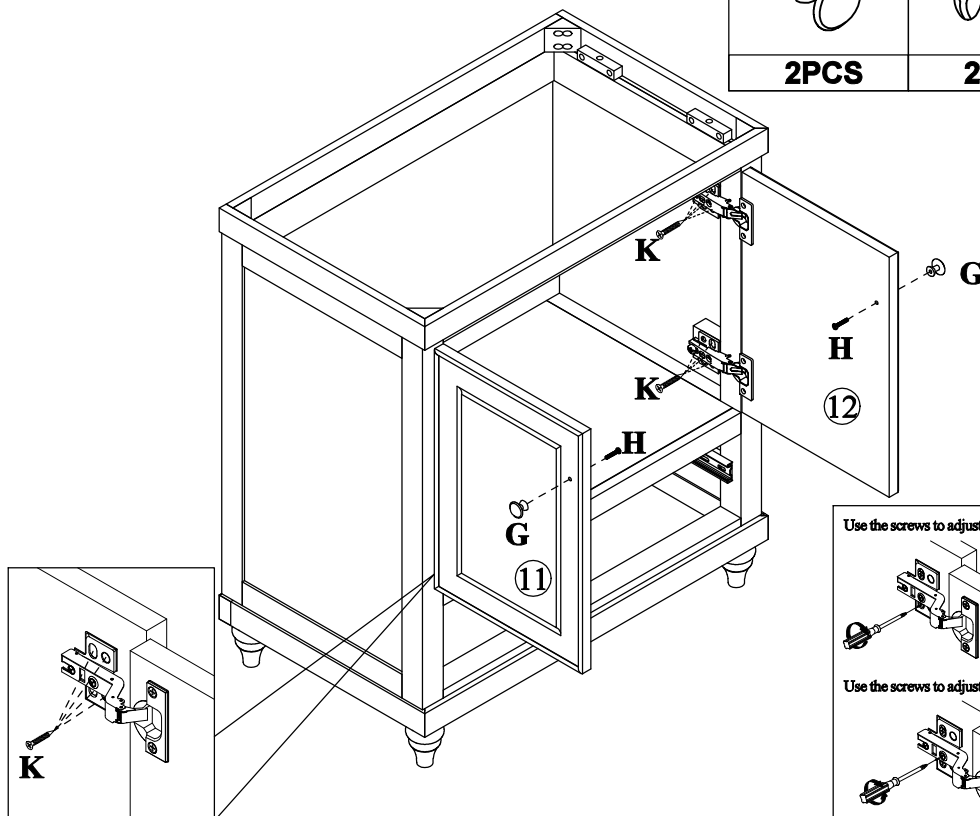

STEP: 9

G	H	K
2PCS	2PCS	16PCS