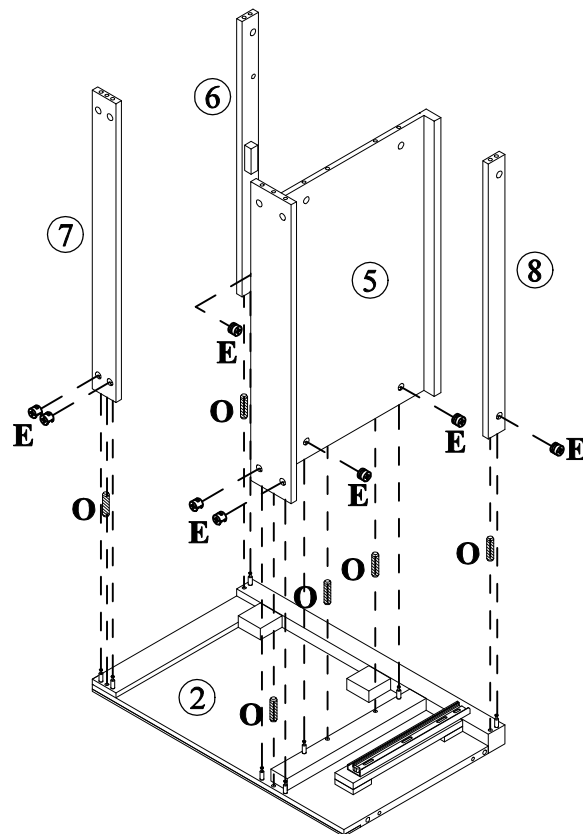

Part List - WF296704

15  Drawer Side (L) - 1pc	16  Drawer Side (R) - 1pc
17  Drawer Bottom - 1pc	

Hardware List - WF296704

<p>A</p>  <p>$\varnothing 13 \times 1/4" \times 50 \text{mm}$</p>	<p>B</p>  <p>$\varnothing 13 \times 1/4" \times 25 \text{mm}$</p>	<p>C</p>  <p>$\varnothing 1/4" \times 16 \times 1 \text{mm}$</p>
<p>Hex-Head bolts(4pcs) Hex-Head bolts(6pcs) Washer(6pcs)</p>		
<p>D</p>  <p>$\varnothing 6 \times 35 \text{mm}$</p>	<p>E</p>  <p>$\varnothing 14.5 \times 12 \text{mm}$</p>	<p>F</p>  <p>$\varnothing 8 \times \varnothing 4 \times 32 \text{mm}$</p>
<p>Three in one bolts(19pcs) Three in one lock(19pcs) Round head screw(8pcs)</p>		
<p>G</p> 	<p>H</p>  <p>$\varnothing 5/32" \times 19 \text{mm}$</p>	<p>I</p>  <p>$\varnothing 5/32" \times 32 \text{mm}$</p>
<p>Handle(4pcs) Handle screw(2pcs) Handle screw(2pcs)</p>		
<p>J</p> 	<p>K</p>  <p>$\varnothing 7 \times \varnothing 3.5 \times 15 \text{mm}$</p>	<p>L</p>  <p>$\varnothing 300 \times 35 \text{mm}$</p>
<p>Damping hinge (4pcs) Flat head screw(24pcs) Slide rails (2pcs)</p>		
<p>M</p>  <p>$\varnothing 298 \times 18 \text{mm}$</p>	<p>N</p>  <p>$\varnothing 6 \times \varnothing 3 \times 12 \text{mm}$</p>	<p>O</p>  <p>$\varnothing 8 \times 30 \text{mm}$</p>
<p>Slide rails (2pcs) Flat head screw(12pcs) Wood dowel(20pcs)</p>		
<p>P</p>  <p>4mm</p>	<p>Q</p> 	
<p>Allen key(1pc) Anti fall hardware(1set)</p>		

STEP: 1

D	L	N
		
19PCS	2PCS	6PCS

STEP: 2

E		O	
3PCS		2PCS	

STEP: 3

E		O	
8PCS		6PCS	

STEP: 4

E		O	
	8PCS		6PCS

STEP: 5

B		C		O	
	6PCS		6PCS		2PCS

STEP: 6

A	O
	
4PCS	4PCS

STEP: 7

STEP: 8

J	K
	
4PCS	8PCS

STEP: 9