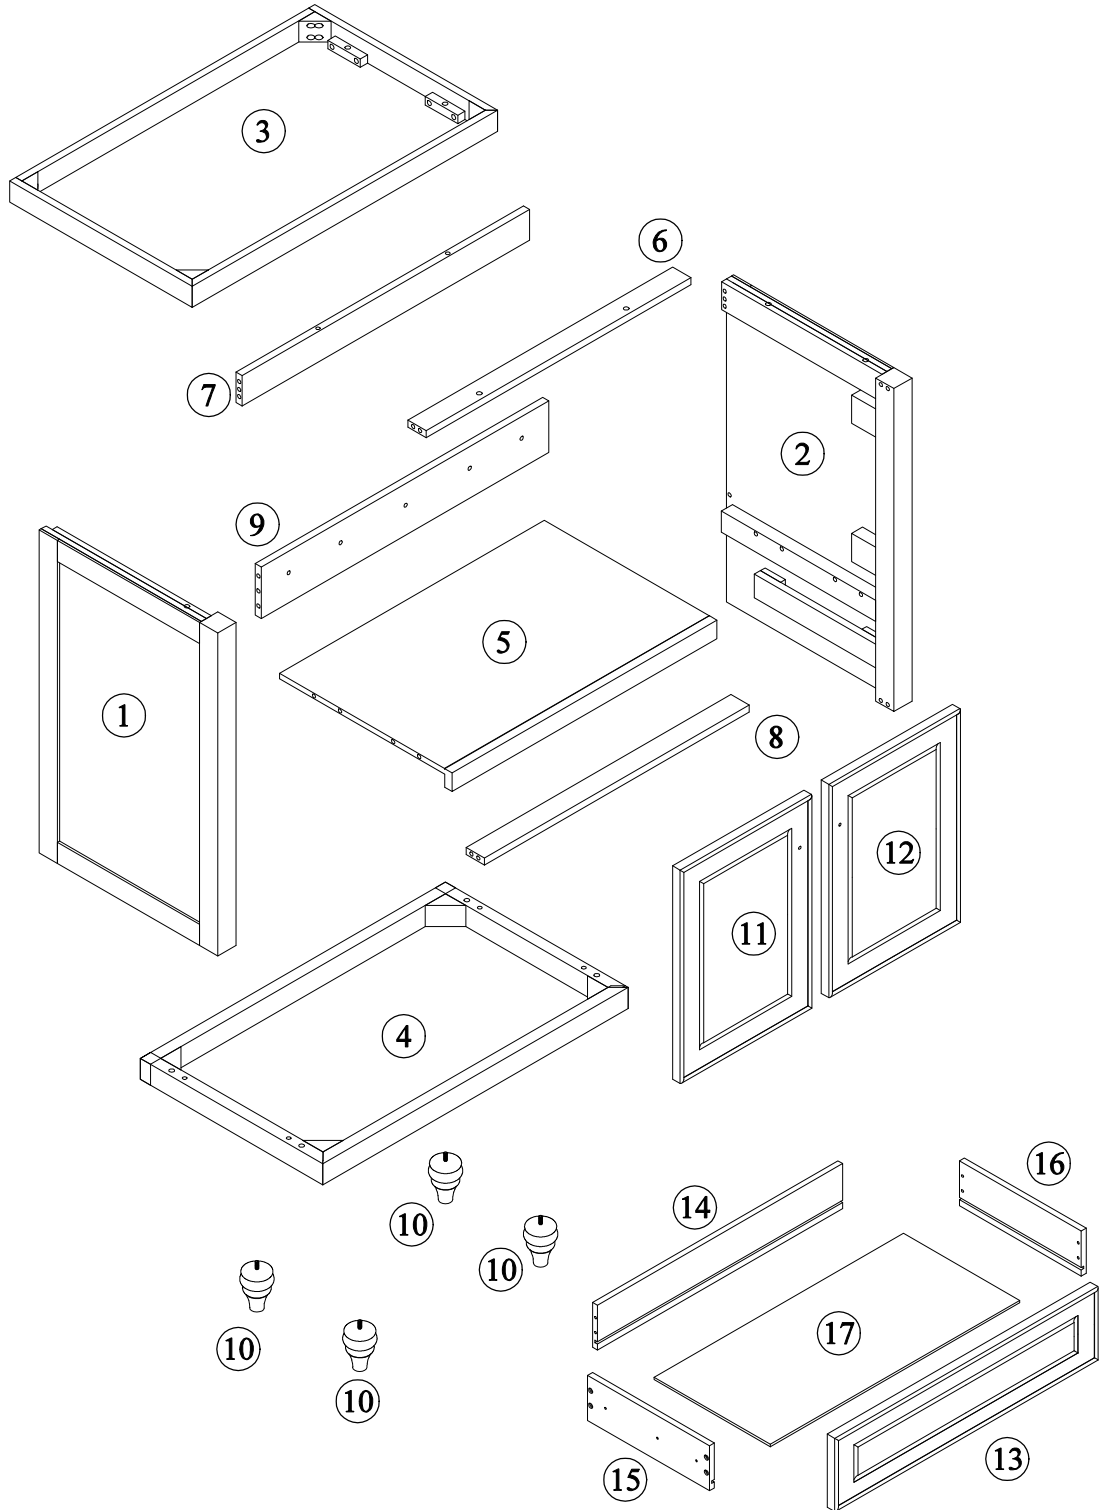

Detail View - CABINET

Identifying the Hardware-Identify the hardware using the illustrations below.