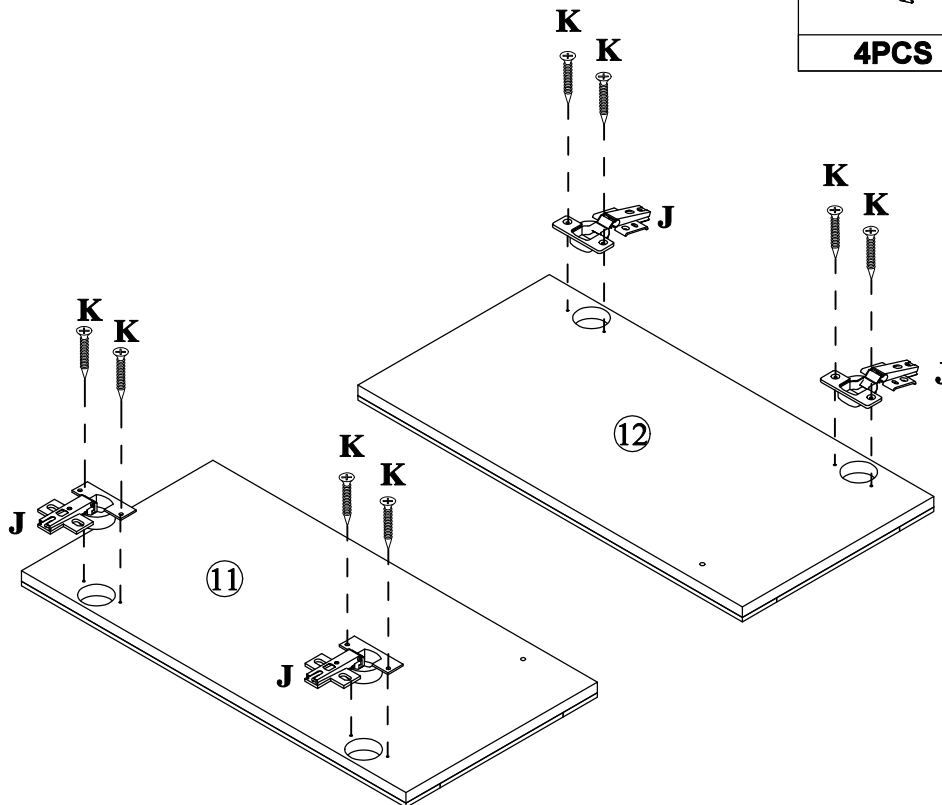

Part List - WF296704

15  Drawer Side (L) - 1pc	16  Drawer Side (R) - 1pc
17  Drawer Bottom - 1pc	

Hardware List - WF296704

<p>A</p>  <p>$\varnothing 13 \times 1/4" \times 50 \text{mm}$</p>	<p>B</p>  <p>$\varnothing 13 \times 1/4" \times 25 \text{mm}$</p>	<p>C</p>  <p>$\varnothing 1/4" \times 16 \times 1 \text{mm}$</p>
<p>Hex-Head bolts(4pcs) Hex-Head bolts(6pcs) Washer(6pcs)</p>		
<p>D</p>  <p>$\varnothing 6 \times 35 \text{mm}$</p>	<p>E</p>  <p>$\varnothing 14.5 \times 12 \text{mm}$</p>	<p>F</p>  <p>$\varnothing 8 \times \varnothing 4 \times 32 \text{mm}$</p>
<p>Three in one bolts(19pcs) Three in one lock(19pcs) Round head screw(8pcs)</p>		
<p>G</p> 	<p>H</p>  <p>$\varnothing 5/32" \times 19 \text{mm}$</p>	<p>I</p>  <p>$\varnothing 5/32" \times 32 \text{mm}$</p>
<p>Handle(4pcs) Handle screw(2pcs) Handle screw(2pcs)</p>		
<p>J</p> 	<p>K</p>  <p>$\varnothing 7 \times \varnothing 3.5 \times 15 \text{mm}$</p>	<p>L</p>  <p>$\varnothing 300 \times 35 \text{mm}$</p>
<p>Damping hinge (4pcs) Flat head screw(24pcs) Slide rails (2pcs)</p>		
<p>M</p>  <p>$\varnothing 298 \times 18 \text{mm}$</p>	<p>N</p>  <p>$\varnothing 6 \times \varnothing 3 \times 12 \text{mm}$</p>	<p>O</p>  <p>$\varnothing 8 \times 30 \text{mm}$</p>
<p>Slide rails (2pcs) Flat head screw(12pcs) Wood dowel(20pcs)</p>		
<p>P</p>  <p>4mm</p>	<p>Q</p> 	
<p>Allen key(1pc) Anti fall hardware(1set)</p>		

STEP: 1

D	L	N
		
19PCS	2PCS	6PCS

STEP: 2

E		O	
3PCS		2PCS	

STEP: 3

E		O	
8PCS		6PCS	

STEP: 4

E		O	
	8PCS		6PCS

STEP: 5

B		C		O	
	6PCS		6PCS		2PCS

STEP: 6

A	O
	
4PCS	4PCS

STEP: 7

STEP: 8

J	K
	
4PCS	8PCS

STEP: 9

G	H	K
		
2PCS	2PCS	16PCS

STEP: 10

G		I		F	
	2PCS		2PCS		8PCS

STEP: 11

M		N	
	2PCS		6PCS

STEP: 12