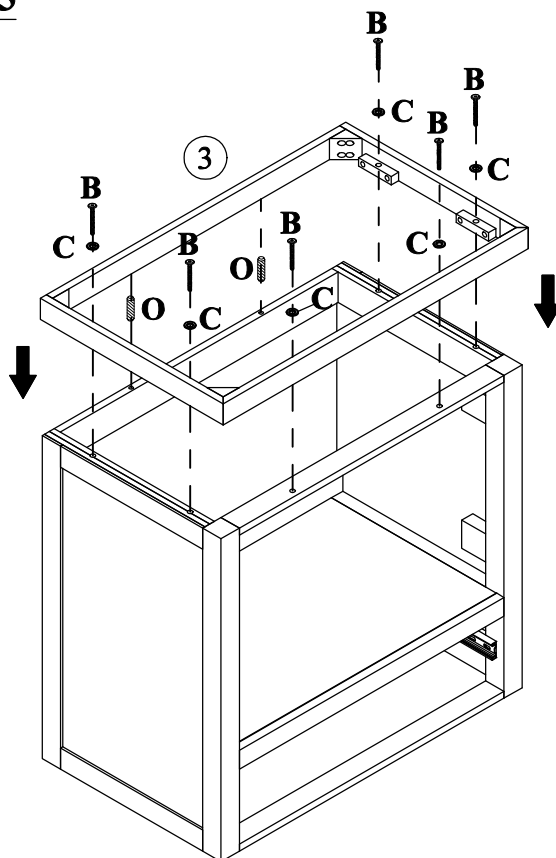

Part List - WF296704

15  Drawer Side (L) - 1pc	16  Drawer Side (R) - 1pc
17  Drawer Bottom - 1pc	

Hardware List - WF296704

<p>A</p>  <p>$\varnothing 13 \times 1/4" \times 50 \text{mm}$</p>	<p>B</p>  <p>$\varnothing 13 \times 1/4" \times 25 \text{mm}$</p>	<p>C</p>  <p>$\varnothing 1/4" \times 16 \times 1 \text{mm}$</p>
<p>Hex-Head bolts(4pcs) Hex-Head bolts(6pcs) Washer(6pcs)</p>		
<p>D</p>  <p>$\varnothing 6 \times 35 \text{mm}$</p>	<p>E</p>  <p>$\varnothing 14.5 \times 12 \text{mm}$</p>	<p>F</p>  <p>$\varnothing 8 \times \varnothing 4 \times 32 \text{mm}$</p>
<p>Three in one bolts(19pcs) Three in one lock(19pcs) Round head screw(8pcs)</p>		
<p>G</p> 	<p>H</p>  <p>$\varnothing 5/32" \times 19 \text{mm}$</p>	<p>I</p>  <p>$\varnothing 5/32" \times 32 \text{mm}$</p>
<p>Handle(4pcs) Handle screw(2pcs) Handle screw(2pcs)</p>		
<p>J</p> 	<p>K</p>  <p>$\varnothing 7 \times \varnothing 3.5 \times 15 \text{mm}$</p>	<p>L</p>  <p>$\varnothing 300 \times 35 \text{mm}$</p>
<p>Damping hinge (4pcs) Flat head screw(24pcs) Slide rails (2pcs)</p>		
<p>M</p>  <p>$\varnothing 298 \times 18 \text{mm}$</p>	<p>N</p>  <p>$\varnothing 6 \times \varnothing 3 \times 12 \text{mm}$</p>	<p>O</p>  <p>$\varnothing 8 \times 30 \text{mm}$</p>
<p>Slide rails (2pcs) Flat head screw(12pcs) Wood dowel(20pcs)</p>		
<p>P</p>  <p>4mm</p>	<p>Q</p> 	
<p>Allen key(1pc) Anti fall hardware(1set)</p>		

STEP: 1

D	L	N
		
19PCS	2PCS	6PCS

STEP: 2

E		O	
3PCS		2PCS	

STEP: 3

E		O	
8PCS		6PCS	

STEP: 4

E		O	
	8PCS		6PCS

STEP: 5

B		C		O	
	6PCS		6PCS		2PCS

STEP: 6

A	O
	
4PCS	4PCS

STEP: 7

STEP: 8

J	K
	
4PCS	8PCS

STEP: 9