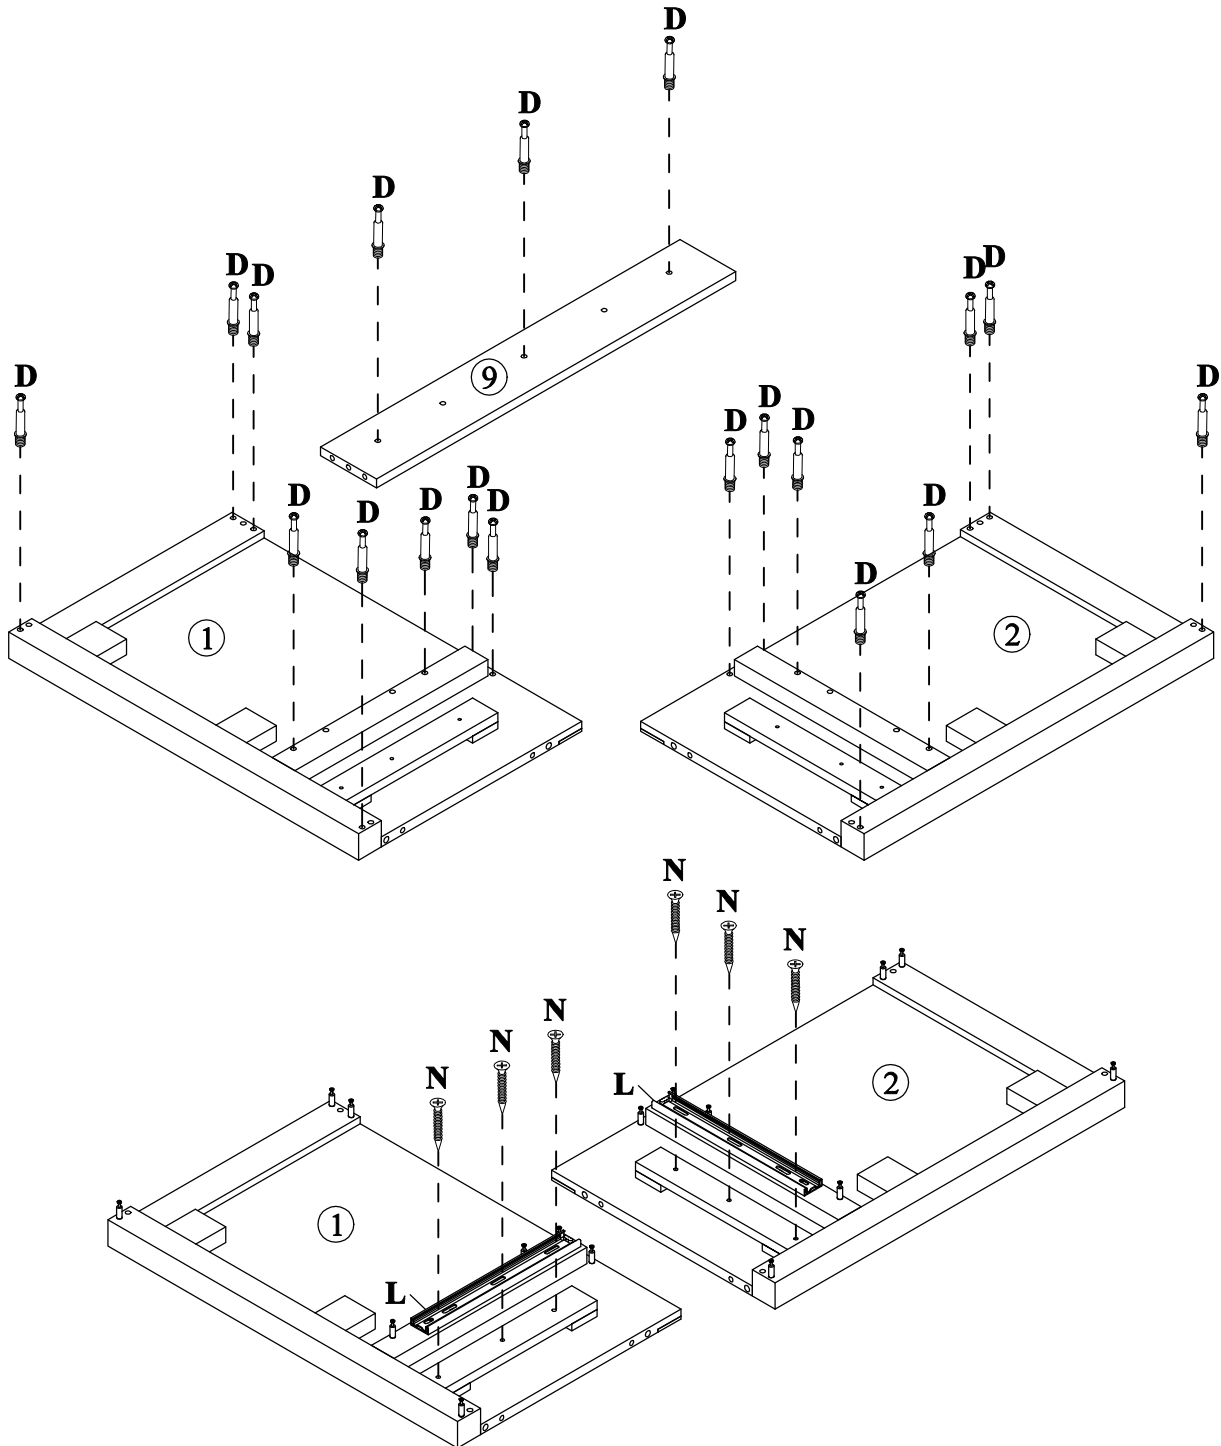

Part List - WF296704

15  Drawer Side (L) - 1pc	16  Drawer Side (R) - 1pc
17  Drawer Bottom - 1pc	

Hardware List - WF296704

<p>A</p>  <p>$\varnothing 13 \times 1/4" \times 50 \text{mm}$</p>	<p>B</p>  <p>$\varnothing 13 \times 1/4" \times 25 \text{mm}$</p>	<p>C</p>  <p>$\varnothing 1/4" \times 16 \times 1 \text{mm}$</p>
<p>Hex-Head bolts(4pcs) Hex-Head bolts(6pcs) Washer(6pcs)</p>		
<p>D</p>  <p>$\varnothing 6 \times 35 \text{mm}$</p>	<p>E</p>  <p>$\varnothing 14.5 \times 12 \text{mm}$</p>	<p>F</p>  <p>$\varnothing 8 \times \varnothing 4 \times 32 \text{mm}$</p>
<p>Three in one bolts(19pcs) Three in one lock(19pcs) Round head screw(8pcs)</p>		
<p>G</p> 	<p>H</p>  <p>$\varnothing 5/32" \times 19 \text{mm}$</p>	<p>I</p>  <p>$\varnothing 5/32" \times 32 \text{mm}$</p>
<p>Handle(4pcs) Handle screw(2pcs) Handle screw(2pcs)</p>		
<p>J</p> 	<p>K</p>  <p>$\varnothing 7 \times \varnothing 3.5 \times 15 \text{mm}$</p>	<p>L</p>  <p>$\varnothing 300 \times 35 \text{mm}$</p>
<p>Damping hinge (4pcs) Flat head screw(24pcs) Slide rails (2pcs)</p>		
<p>M</p>  <p>$\varnothing 298 \times 18 \text{mm}$</p>	<p>N</p>  <p>$\varnothing 6 \times \varnothing 3 \times 12 \text{mm}$</p>	<p>O</p>  <p>$\varnothing 8 \times 30 \text{mm}$</p>
<p>Slide rails (2pcs) Flat head screw(12pcs) Wood dowel(20pcs)</p>		
<p>P</p>  <p>4mm</p>	<p>Q</p> 	
<p>Allen key(1pc) Anti fall hardware(1set)</p>		

STEP: 1

D	L	N
		
19PCS	2PCS	6PCS

STEP: 2

E		O	
3PCS		2PCS	

STEP: 3

E		O	
8PCS		6PCS	

STEP: 4

E		O	
	8PCS		6PCS