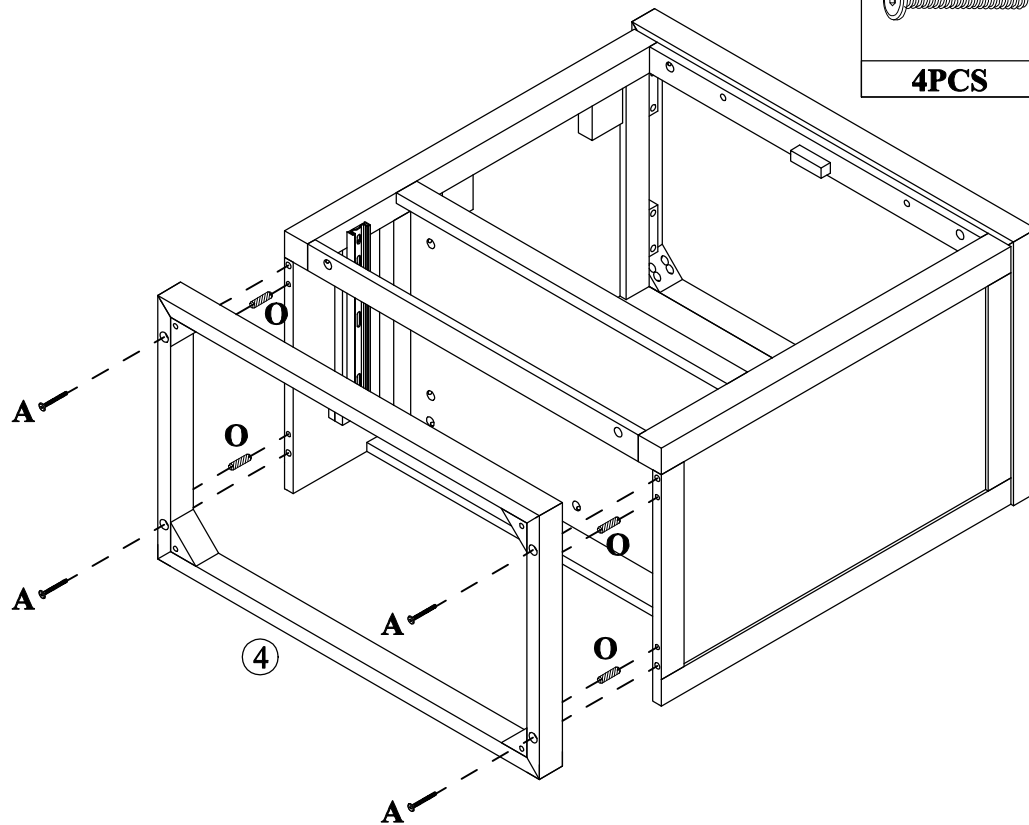

STEP: 6

A	O
4PCS	4PCS