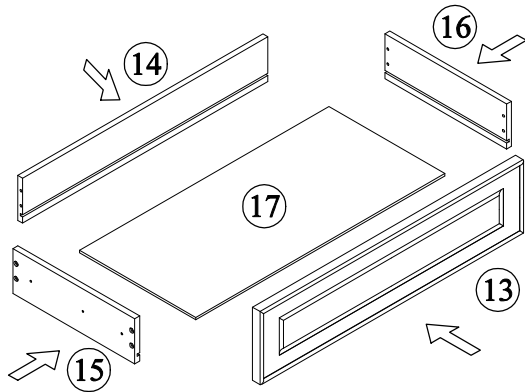

STEP: 10

G		I		F	
	2PCS		2PCS		8PCS