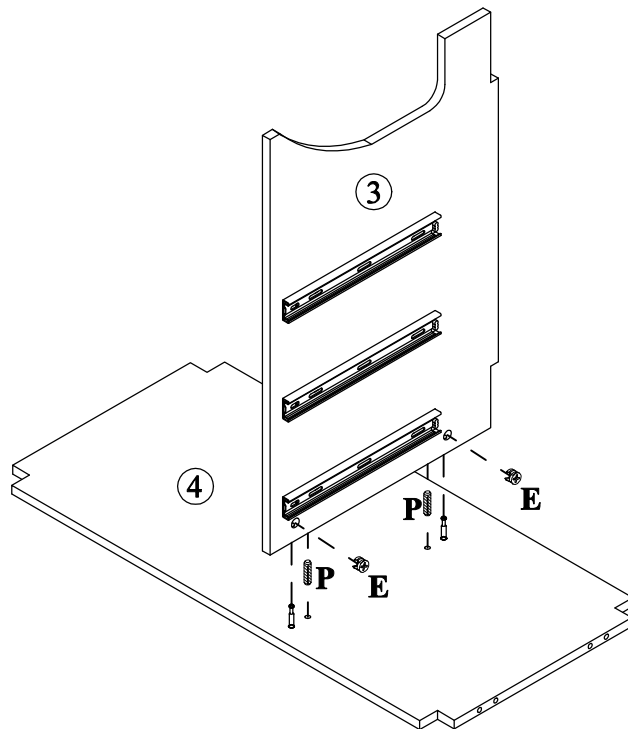

Part List - WF296707

15

Drawer Side (R) - 3pcs

16

Drawer Bottom - 3pcs

Hardware List - WF296707

<p>A</p>  <p>$\varnothing 13 \times 1/4" \times 50 \text{mm}$</p>	<p>B</p>  <p>$\varnothing 13 \times 1/4" \times 32 \text{mm}$</p>	<p>C</p>  <p>$\varnothing 1/4" \times 16 \times 1 \text{mm}$</p>
<p>Hex-Head bolts(2pcs) Hex-Head bolts(4pcs) Washer(6pcs)</p>		
<p>D</p>  <p>$\varnothing 6 \times 35 \text{mm}$</p>	<p>E</p>  <p>$\varnothing 14.5 \times 12 \text{mm}$</p>	<p>F</p>  <p>$\varnothing 8 \times \varnothing 4 \times 32 \text{mm}$</p>
<p>Three in one bolts(22pcs) Three in one lock(22pcs) Round head screw(24pcs)</p>		
<p>G</p> 	<p>H</p> 	<p>I</p>  <p>$\varnothing 5/32" \times 15 \text{mm}$</p>
<p>Handle(2pcs) Handle(5pcs) Handle screw(4pcs)</p>		
<p>J</p>  <p>$\varnothing 5/32" \times 25 \text{mm}$</p>	<p>K</p> 	<p>L</p>  <p>$\varnothing 7 \times \varnothing 3.5 \times 15 \text{mm}$</p>
<p>Handle screw(8pcs) Damping hinge (4pcs) Flat head screw(24pcs)</p>		
<p>M</p>  <p>$\varnothing 300 \times 35 \text{mm}$</p>	<p>N</p>  <p>$\varnothing 298 \times 18 \text{mm}$</p>	<p>O</p>  <p>$\varnothing 6 \times \varnothing 3 \times 12 \text{mm}$</p>
<p>Slide rails (6pcs) Slide rails (6pcs) Flat head screw(36pcs)</p>		
<p>P</p>  <p>$\varnothing 8 \times 30 \text{mm}$</p>	<p>Q</p>  <p>$\varnothing 8 \times \varnothing 4 \times 25 \text{mm}$</p>	<p>R</p>  <p>4mm</p>
<p>Wood dowel(24pcs) Round head screw(4pcs) Allen key(1pc)</p>		
<p>S</p>  <p>Anti fall hardware(1set)</p>		

STEP: 1

D

22PCS

STEP: 2

M		O	
	6PCS		18PCS

STEP: 3

E		P	
	2PCS		2PCS

STEP: 4