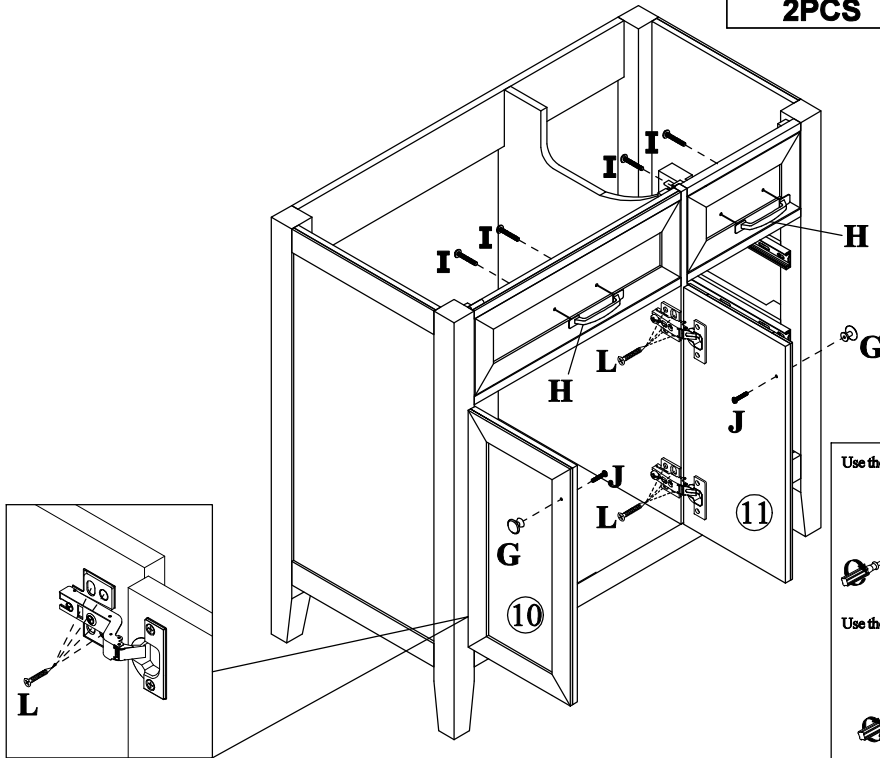

Part List - WF296707

15

Drawer Side (R) - 3pcs

16

Drawer Bottom - 3pcs

Hardware List - WF296707

<p>A</p>  <p>$\varnothing 13 \times 1/4" \times 50 \text{mm}$</p>	<p>B</p>  <p>$\varnothing 13 \times 1/4" \times 32 \text{mm}$</p>	<p>C</p>  <p>$\varnothing 1/4" \times 16 \times 1 \text{mm}$</p>
<p>Hex-Head bolts(2pcs) Hex-Head bolts(4pcs) Washer(6pcs)</p>		
<p>D</p>  <p>$\varnothing 6 \times 35 \text{mm}$</p>	<p>E</p>  <p>$\varnothing 14.5 \times 12 \text{mm}$</p>	<p>F</p>  <p>$\varnothing 8 \times \varnothing 4 \times 32 \text{mm}$</p>
<p>Three in one bolts(22pcs) Three in one lock(22pcs) Round head screw(24pcs)</p>		
<p>G</p> 	<p>H</p> 	<p>I</p>  <p>$\varnothing 5/32" \times 15 \text{mm}$</p>
<p>Handle(2pcs) Handle(5pcs) Handle screw(4pcs)</p>		
<p>J</p>  <p>$\varnothing 5/32" \times 25 \text{mm}$</p>	<p>K</p> 	<p>L</p>  <p>$\varnothing 7 \times \varnothing 3.5 \times 15 \text{mm}$</p>
<p>Handle screw(8pcs) Damping hinge (4pcs) Flat head screw(24pcs)</p>		
<p>M</p>  <p>$\varnothing 300 \times 35 \text{mm}$</p>	<p>N</p>  <p>$\varnothing 298 \times 18 \text{mm}$</p>	<p>O</p>  <p>$\varnothing 6 \times \varnothing 3 \times 12 \text{mm}$</p>
<p>Slide rails (6pcs) Slide rails (6pcs) Flat head screw(36pcs)</p>		
<p>P</p>  <p>$\varnothing 8 \times 30 \text{mm}$</p>	<p>Q</p>  <p>$\varnothing 8 \times \varnothing 4 \times 25 \text{mm}$</p>	<p>R</p>  <p>4mm</p>
<p>Wood dowel(24pcs) Round head screw(4pcs) Allen key(1pc)</p>		
<p>S</p>  <p>Anti fall hardware(1set)</p>		

Q	E	P
		
4PCS	6PCS	6PCS

STEP: 5

B	E	P
		
2PCS	7PCS	8PCS
		C
		
		2PCS

STEP: 6

A 	E 	P 
2PCS	7PCS	8PCS
B 	C 	
2PCS	4PCS	

STEP: 7

K 	L 
4PCS	8PCS

STEP: 8

H 	G 	I 
2PCS	2PCS	4PCS
	J 	L 
	2PCS	16PCS

STEP: 9

H 	J 	F 
3PCS	6PCS	24PCS

X3

STEP: 10

N		O	
6PCS		18PCS	

X3

STEP: 11