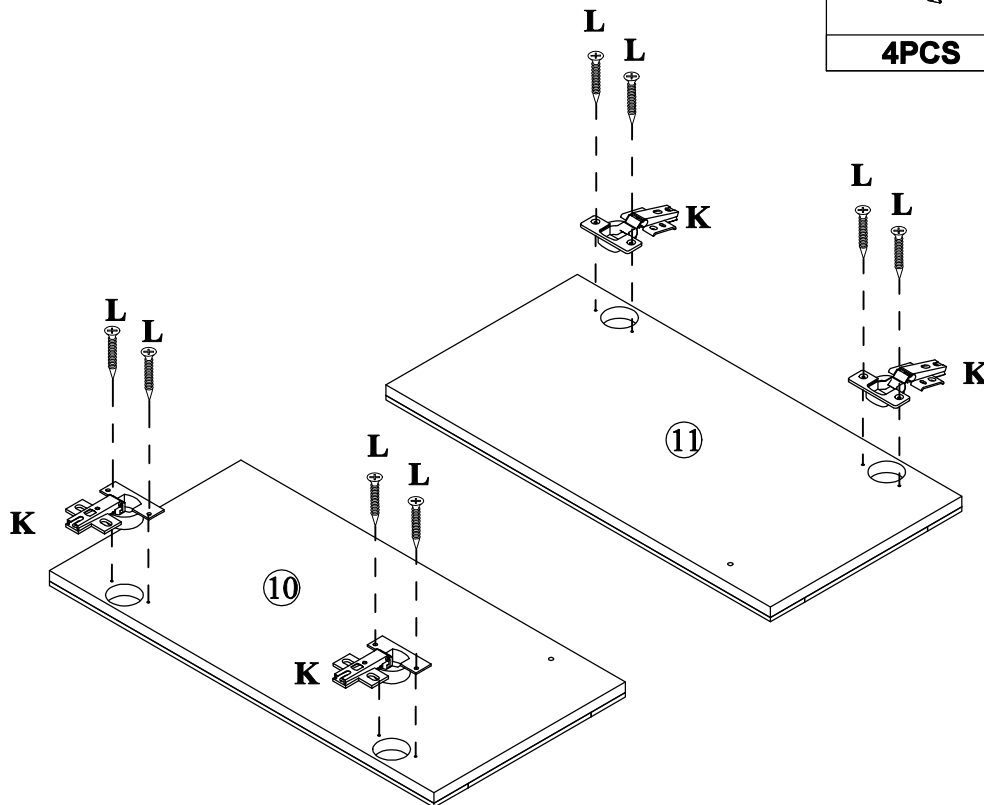

Part List - WF296707

15

Drawer Side (R) - 3pcs

16

Drawer Bottom - 3pcs

Hardware List - WF296707

<p>A</p>  <p>$\varnothing 13 \times 1/4" \times 50 \text{mm}$</p>	<p>B</p>  <p>$\varnothing 13 \times 1/4" \times 32 \text{mm}$</p>	<p>C</p>  <p>$\varnothing 1/4" \times 16 \times 1 \text{mm}$</p>
<p>Hex-Head bolts(2pcs) Hex-Head bolts(4pcs) Washer(6pcs)</p>		
<p>D</p>  <p>$\varnothing 6 \times 35 \text{mm}$</p>	<p>E</p>  <p>$\varnothing 14.5 \times 12 \text{mm}$</p>	<p>F</p>  <p>$\varnothing 8 \times \varnothing 4 \times 32 \text{mm}$</p>
<p>Three in one bolts(22pcs) Three in one lock(22pcs) Round head screw(24pcs)</p>		
<p>G</p> 	<p>H</p> 	<p>I</p>  <p>$\varnothing 5/32" \times 15 \text{mm}$</p>
<p>Handle(2pcs) Handle(5pcs) Handle screw(4pcs)</p>		
<p>J</p>  <p>$\varnothing 5/32" \times 25 \text{mm}$</p>	<p>K</p> 	<p>L</p>  <p>$\varnothing 7 \times \varnothing 3.5 \times 15 \text{mm}$</p>
<p>Handle screw(8pcs) Damping hinge (4pcs) Flat head screw(24pcs)</p>		
<p>M</p>  <p>$\varnothing 300 \times 35 \text{mm}$</p>	<p>N</p>  <p>$\varnothing 298 \times 18 \text{mm}$</p>	<p>O</p>  <p>$\varnothing 6 \times \varnothing 3 \times 12 \text{mm}$</p>
<p>Slide rails (6pcs) Slide rails (6pcs) Flat head screw(36pcs)</p>		
<p>P</p>  <p>$\varnothing 8 \times 30 \text{mm}$</p>	<p>Q</p>  <p>$\varnothing 8 \times \varnothing 4 \times 25 \text{mm}$</p>	<p>R</p>  <p>4mm</p>
<p>Wood dowel(24pcs) Round head screw(4pcs) Allen key(1pc)</p>		
<p>S</p>  <p>Anti fall hardware(1set)</p>		

Q	E	P
		
4PCS	6PCS	6PCS

STEP: 5

B	E	P
		
2PCS	7PCS	8PCS
		C
		
		2PCS

STEP: 6

A 	E 	P 
2PCS	7PCS	8PCS
B 	C 	
2PCS	4PCS	

STEP: 7

K 	L 
4PCS	8PCS

STEP: 8

H 	G 	I 
2PCS	2PCS	4PCS
	J 	L 
	2PCS	16PCS

STEP: 9

H 	J 	F 
3PCS	6PCS	24PCS

X3

STEP: 10

N		O	
6PCS		18PCS	

X3

STEP: 11