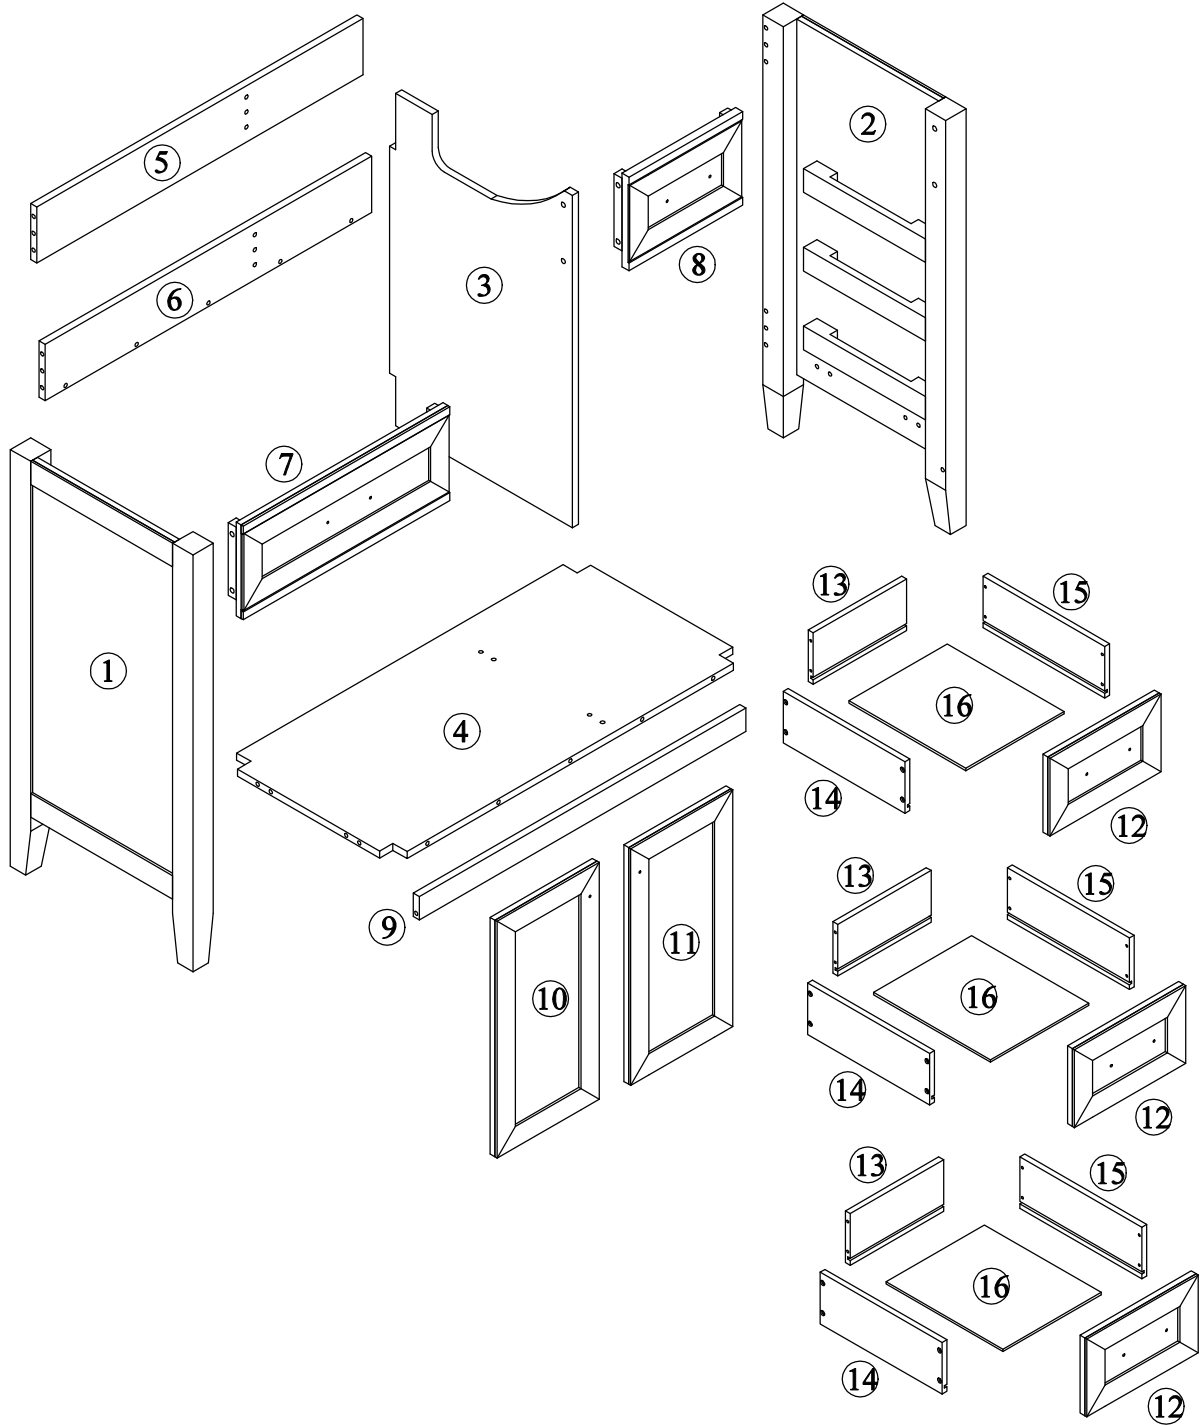

Detail View - CABINET

Identifying the Hardware-Identify the hardware using the illustrations below.