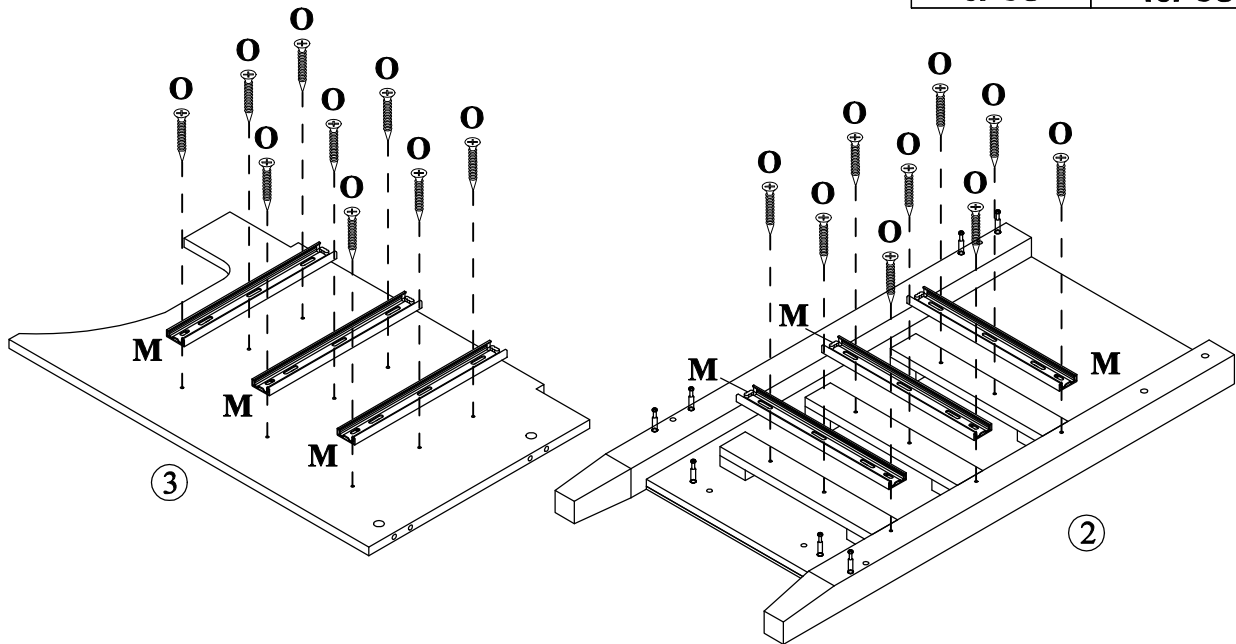

Part List - WF296707

15

Drawer Side (R) - 3pcs

16

Drawer Bottom - 3pcs

Hardware List - WF296707

<p>A</p>  <p>$\varnothing 13 \times 1/4" \times 50 \text{mm}$</p>	<p>B</p>  <p>$\varnothing 13 \times 1/4" \times 32 \text{mm}$</p>	<p>C</p>  <p>$\varnothing 1/4" \times 16 \times 1 \text{mm}$</p>
<p>Hex-Head bolts(2pcs) Hex-Head bolts(4pcs) Washer(6pcs)</p>		
<p>D</p>  <p>$\varnothing 6 \times 35 \text{mm}$</p>	<p>E</p>  <p>$\varnothing 14.5 \times 12 \text{mm}$</p>	<p>F</p>  <p>$\varnothing 8 \times \varnothing 4 \times 32 \text{mm}$</p>
<p>Three in one bolts(22pcs) Three in one lock(22pcs) Round head screw(24pcs)</p>		
<p>G</p> 	<p>H</p> 	<p>I</p>  <p>$\varnothing 5/32" \times 15 \text{mm}$</p>
<p>Handle(2pcs) Handle(5pcs) Handle screw(4pcs)</p>		
<p>J</p>  <p>$\varnothing 5/32" \times 25 \text{mm}$</p>	<p>K</p> 	<p>L</p>  <p>$\varnothing 7 \times \varnothing 3.5 \times 15 \text{mm}$</p>
<p>Handle screw(8pcs) Damping hinge (4pcs) Flat head screw(24pcs)</p>		
<p>M</p>  <p>$\varnothing 300 \times 35 \text{mm}$</p>	<p>N</p>  <p>$\varnothing 298 \times 18 \text{mm}$</p>	<p>O</p>  <p>$\varnothing 6 \times \varnothing 3 \times 12 \text{mm}$</p>
<p>Slide rails (6pcs) Slide rails (6pcs) Flat head screw(36pcs)</p>		
<p>P</p>  <p>$\varnothing 8 \times 30 \text{mm}$</p>	<p>Q</p>  <p>$\varnothing 8 \times \varnothing 4 \times 25 \text{mm}$</p>	<p>R</p>  <p>4mm</p>
<p>Wood dowel(24pcs) Round head screw(4pcs) Allen key(1pc)</p>		
<p>S</p>  <p>Anti fall hardware(1set)</p>		

STEP: 1

D

22PCS

STEP: 2

M		O	
	6PCS		18PCS

STEP: 3

E		P	
	2PCS		2PCS

STEP: 4

Q	E	P
		
4PCS	6PCS	6PCS

STEP: 5

B	E	P
		
2PCS	7PCS	8PCS
		C
		
		2PCS

STEP: 6

A 	E 	P 
2PCS	7PCS	8PCS
B 	C 	
2PCS	4PCS	

STEP: 7

K 	L 
4PCS	8PCS

STEP: 8