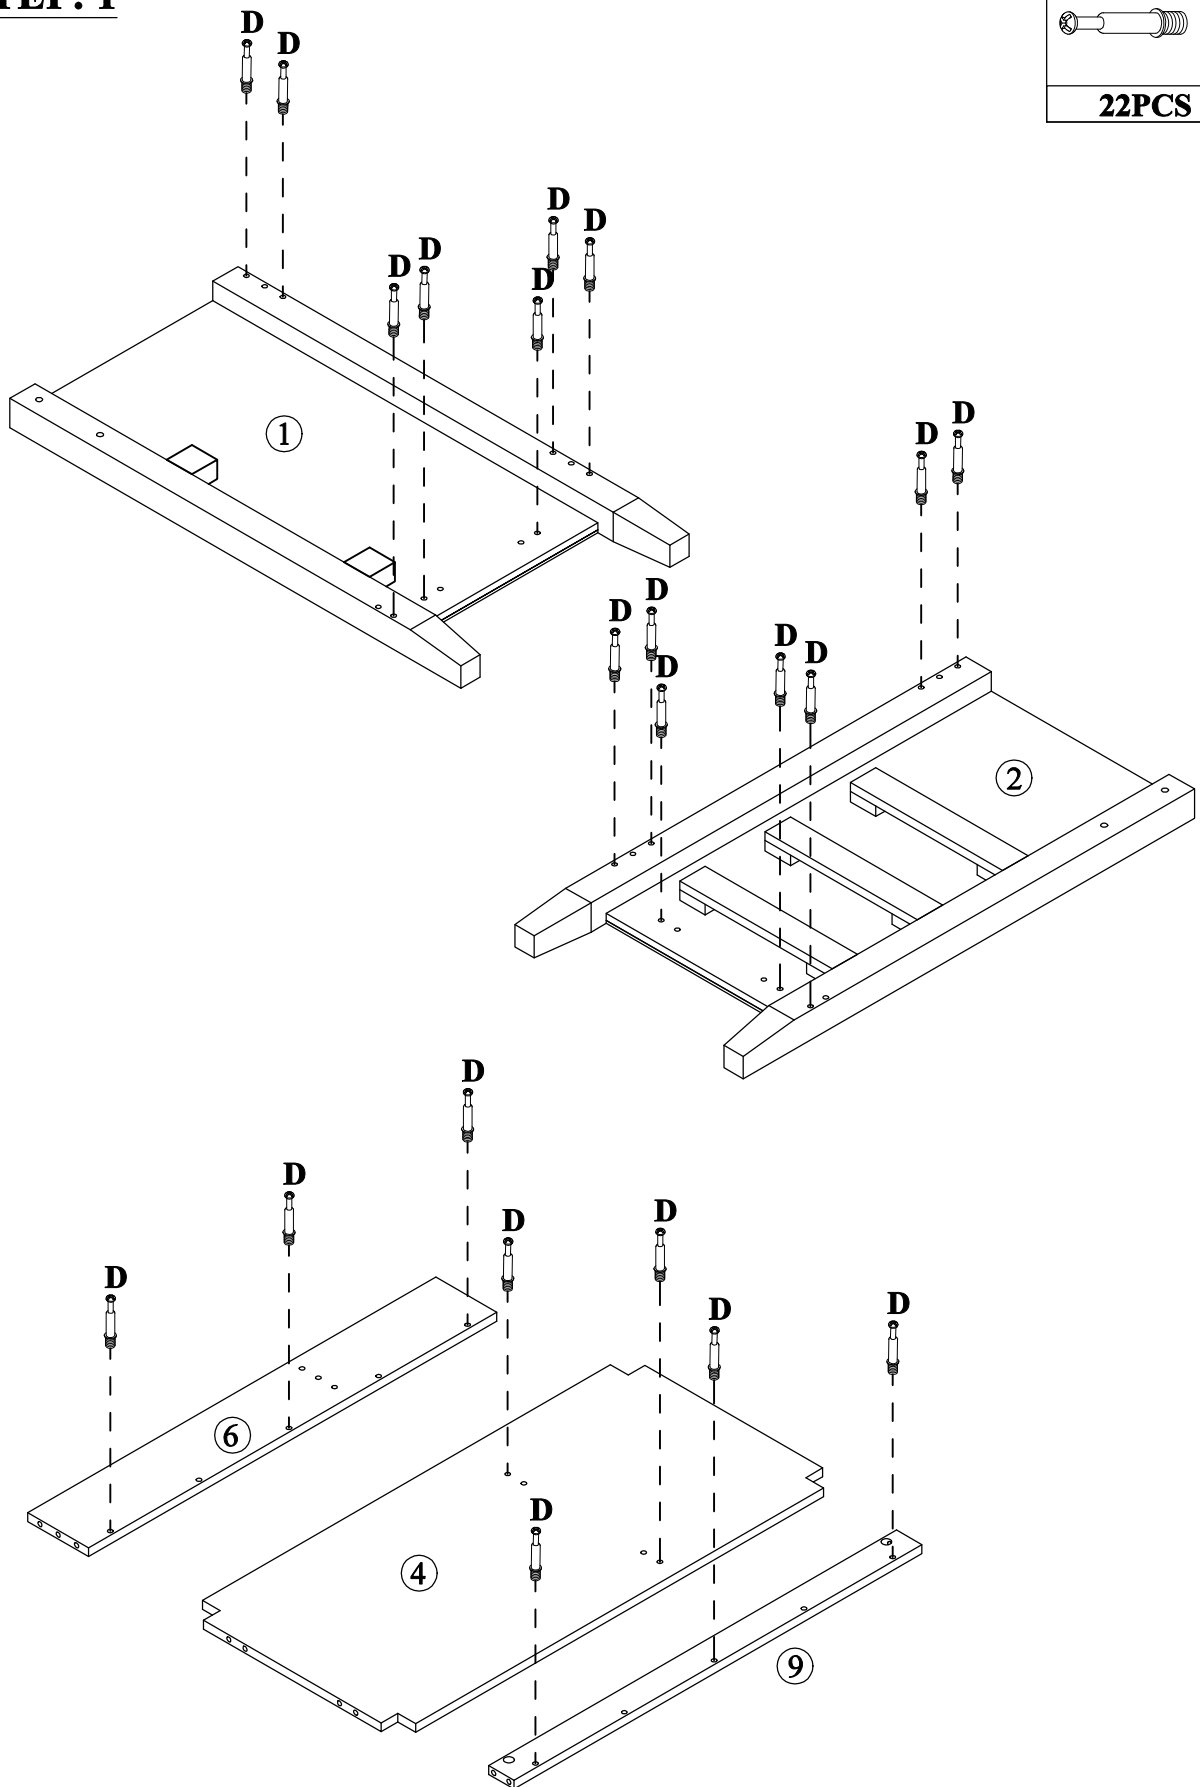

STEP: 1

D

22PCS