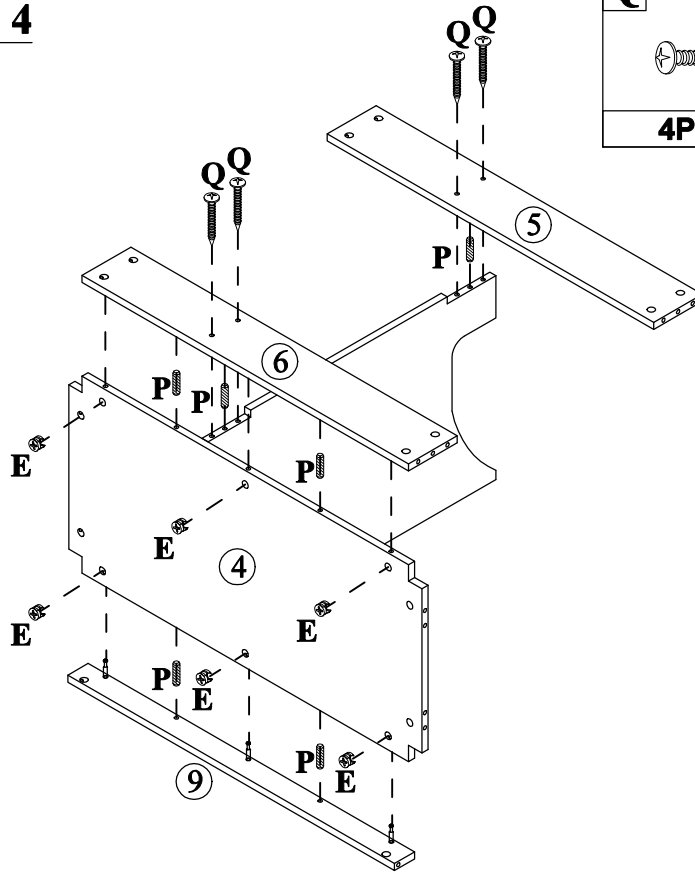

Part List - WF296707

15

Drawer Side (R) - 3pcs

16

Drawer Bottom - 3pcs

Hardware List - WF296707

<p>A</p>  <p>$\varnothing 13 \times 1/4" \times 50 \text{mm}$</p>	<p>B</p>  <p>$\varnothing 13 \times 1/4" \times 32 \text{mm}$</p>	<p>C</p>  <p>$\varnothing 1/4" \times 16 \times 1 \text{mm}$</p>
<p>Hex-Head bolts(2pcs) Hex-Head bolts(4pcs) Washer(6pcs)</p>		
<p>D</p>  <p>$\varnothing 6 \times 35 \text{mm}$</p>	<p>E</p>  <p>$\varnothing 14.5 \times 12 \text{mm}$</p>	<p>F</p>  <p>$\varnothing 8 \times \varnothing 4 \times 32 \text{mm}$</p>
<p>Three in one bolts(22pcs) Three in one lock(22pcs) Round head screw(24pcs)</p>		
<p>G</p> 	<p>H</p> 	<p>I</p>  <p>$\varnothing 5/32" \times 15 \text{mm}$</p>
<p>Handle(2pcs) Handle(5pcs) Handle screw(4pcs)</p>		
<p>J</p>  <p>$\varnothing 5/32" \times 25 \text{mm}$</p>	<p>K</p> 	<p>L</p>  <p>$\varnothing 7 \times \varnothing 3.5 \times 15 \text{mm}$</p>
<p>Handle screw(8pcs) Damping hinge (4pcs) Flat head screw(24pcs)</p>		
<p>M</p>  <p>$\varnothing 300 \times 35 \text{mm}$</p>	<p>N</p>  <p>$\varnothing 298 \times 18 \text{mm}$</p>	<p>O</p>  <p>$\varnothing 6 \times \varnothing 3 \times 12 \text{mm}$</p>
<p>Slide rails (6pcs) Slide rails (6pcs) Flat head screw(36pcs)</p>		
<p>P</p>  <p>$\varnothing 8 \times 30 \text{mm}$</p>	<p>Q</p>  <p>$\varnothing 8 \times \varnothing 4 \times 25 \text{mm}$</p>	<p>R</p>  <p>4mm</p>
<p>Wood dowel(24pcs) Round head screw(4pcs) Allen key(1pc)</p>		
<p>S</p>  <p>Anti fall hardware(1set)</p>		

STEP: 1

D

22PCS

STEP: 2

M		O	
	6PCS		18PCS

STEP: 3

E		P	
	2PCS		2PCS

STEP: 4

Q	E	P
		
4PCS	6PCS	6PCS

STEP: 5

B	E	P
		
2PCS	7PCS	8PCS
		C
		
		2PCS

STEP: 6

A 	E 	P 
2PCS	7PCS	8PCS
B 	C 	
2PCS	4PCS	

STEP: 7

K 	L 
4PCS	8PCS

STEP: 8