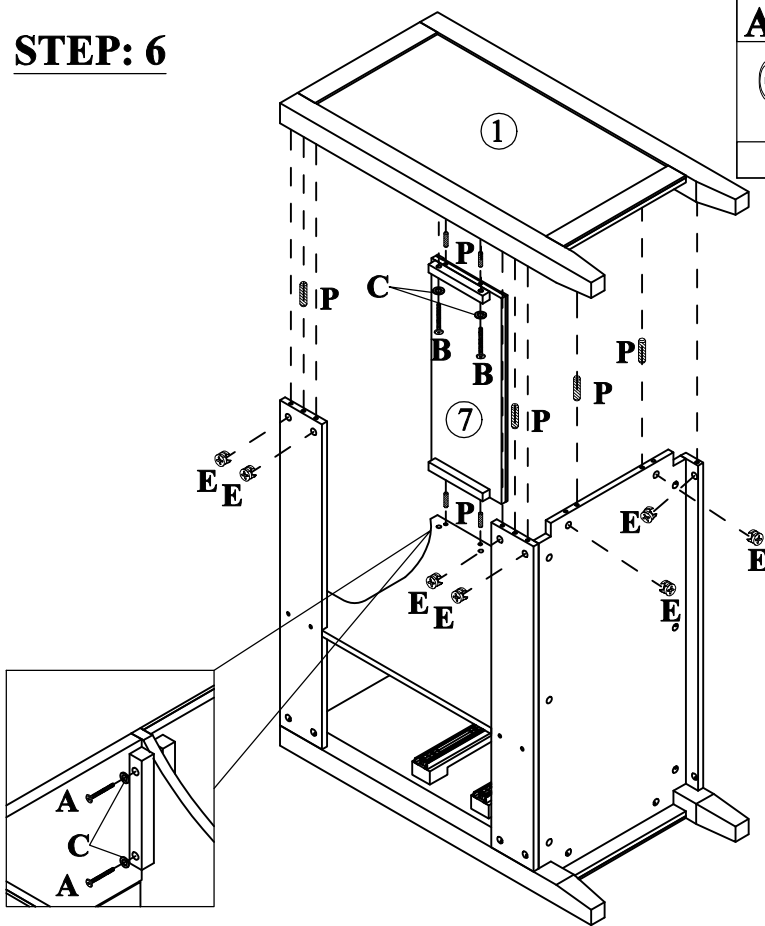

STEP: 6

A 	E 	P
2PCS	7PCS	8PCS
B 	C 	
2PCS	4PCS	

STEP: 7

K 	L
4PCS	8PCS