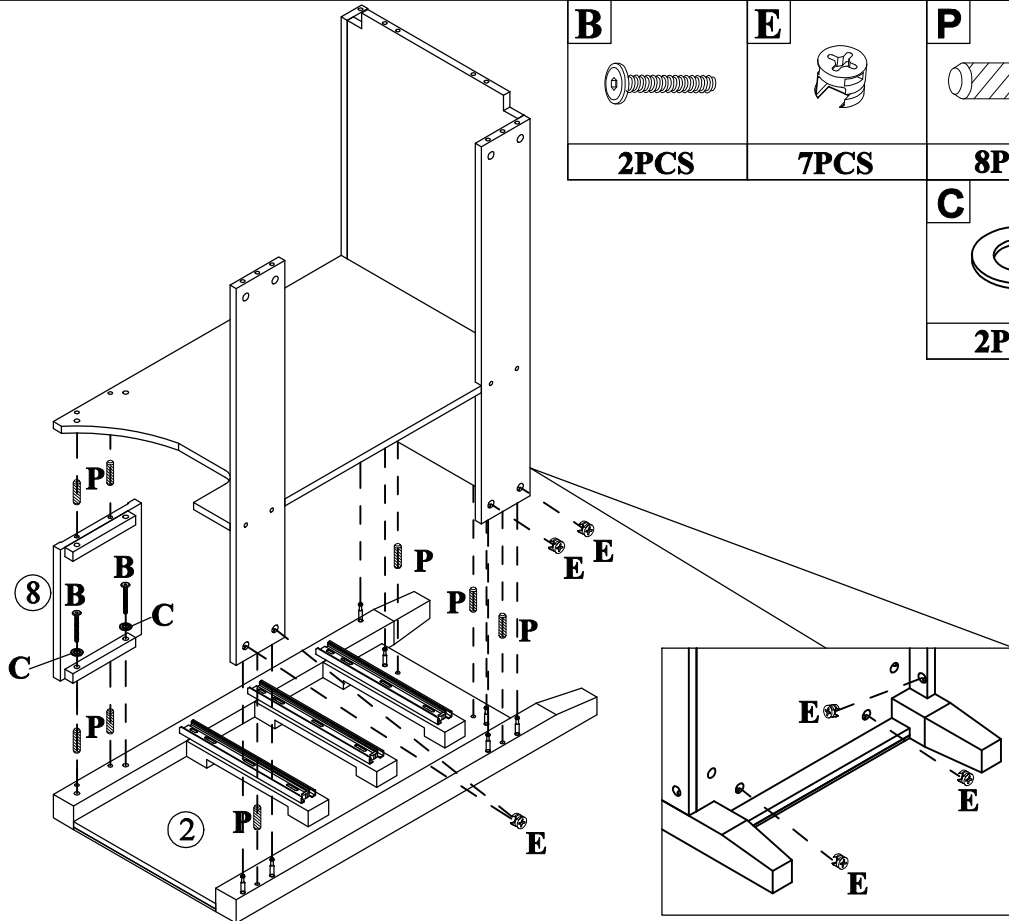

Part List - WF296707

15

Drawer Side (R) - 3pcs

16

Drawer Bottom - 3pcs

Hardware List - WF296707

<p>A</p>  <p>$\varnothing 13 \times 1/4" \times 50 \text{mm}$</p>	<p>B</p>  <p>$\varnothing 13 \times 1/4" \times 32 \text{mm}$</p>	<p>C</p>  <p>$\varnothing 1/4" \times 16 \times 1 \text{mm}$</p>
<p>Hex-Head bolts(2pcs) Hex-Head bolts(4pcs) Washer(6pcs)</p>		
<p>D</p>  <p>$\varnothing 6 \times 35 \text{mm}$</p>	<p>E</p>  <p>$\varnothing 14.5 \times 12 \text{mm}$</p>	<p>F</p>  <p>$\varnothing 8 \times \varnothing 4 \times 32 \text{mm}$</p>
<p>Three in one bolts(22pcs) Three in one lock(22pcs) Round head screw(24pcs)</p>		
<p>G</p> 	<p>H</p> 	<p>I</p>  <p>$\varnothing 5/32" \times 15 \text{mm}$</p>
<p>Handle(2pcs) Handle(5pcs) Handle screw(4pcs)</p>		
<p>J</p>  <p>$\varnothing 5/32" \times 25 \text{mm}$</p>	<p>K</p> 	<p>L</p>  <p>$\varnothing 7 \times \varnothing 3.5 \times 15 \text{mm}$</p>
<p>Handle screw(8pcs) Damping hinge (4pcs) Flat head screw(24pcs)</p>		
<p>M</p>  <p>$\varnothing 300 \times 35 \text{mm}$</p>	<p>N</p>  <p>$\varnothing 298 \times 18 \text{mm}$</p>	<p>O</p>  <p>$\varnothing 6 \times \varnothing 3 \times 12 \text{mm}$</p>
<p>Slide rails (6pcs) Slide rails (6pcs) Flat head screw(36pcs)</p>		
<p>P</p>  <p>$\varnothing 8 \times 30 \text{mm}$</p>	<p>Q</p>  <p>$\varnothing 8 \times \varnothing 4 \times 25 \text{mm}$</p>	<p>R</p>  <p>4mm</p>
<p>Wood dowel(24pcs) Round head screw(4pcs) Allen key(1pc)</p>		
<p>S</p>  <p>Anti fall hardware(1set)</p>		

STEP: 1

D

22PCS

STEP: 2

M		O	
	6PCS		18PCS

STEP: 3

E		P	
	2PCS		2PCS

STEP: 4

Q	E	P
		
4PCS	6PCS	6PCS

STEP: 5

B	E	P
		
2PCS	7PCS	8PCS
		C
		
		2PCS

STEP: 6

A 	E 	P 
2PCS	7PCS	8PCS
B 	C 	
2PCS	4PCS	

STEP: 7

K 	L 
4PCS	8PCS

STEP: 8