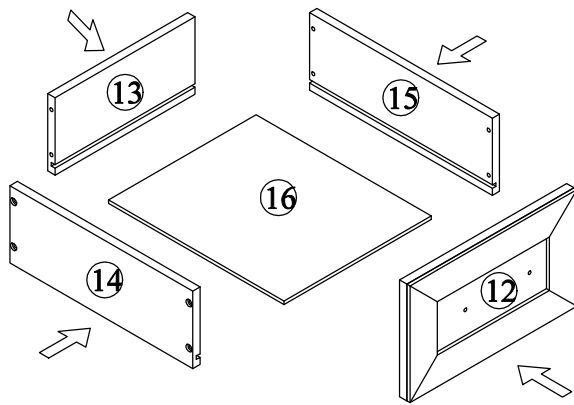

Part List - WF296707

15

Drawer Side (R) - 3pcs

16

Drawer Bottom - 3pcs

Hardware List - WF296707

<p>A</p>  <p>$\varnothing 13 \times 1/4" \times 50 \text{mm}$</p>	<p>B</p>  <p>$\varnothing 13 \times 1/4" \times 32 \text{mm}$</p>	<p>C</p>  <p>$\varnothing 1/4" \times 16 \times 1 \text{mm}$</p>
<p>Hex-Head bolts(2pcs) Hex-Head bolts(4pcs) Washer(6pcs)</p>		
<p>D</p>  <p>$\varnothing 6 \times 35 \text{mm}$</p>	<p>E</p>  <p>$\varnothing 14.5 \times 12 \text{mm}$</p>	<p>F</p>  <p>$\varnothing 8 \times \varnothing 4 \times 32 \text{mm}$</p>
<p>Three in one bolts(22pcs) Three in one lock(22pcs) Round head screw(24pcs)</p>		
<p>G</p> 	<p>H</p> 	<p>I</p>  <p>$\varnothing 5/32" \times 15 \text{mm}$</p>
<p>Handle(2pcs) Handle(5pcs) Handle screw(4pcs)</p>		
<p>J</p>  <p>$\varnothing 5/32" \times 25 \text{mm}$</p>	<p>K</p> 	<p>L</p>  <p>$\varnothing 7 \times \varnothing 3.5 \times 15 \text{mm}$</p>
<p>Handle screw(8pcs) Damping hinge (4pcs) Flat head screw(24pcs)</p>		
<p>M</p>  <p>$\varnothing 300 \times 35 \text{mm}$</p>	<p>N</p>  <p>$\varnothing 298 \times 18 \text{mm}$</p>	<p>O</p>  <p>$\varnothing 6 \times \varnothing 3 \times 12 \text{mm}$</p>
<p>Slide rails (6pcs) Slide rails (6pcs) Flat head screw(36pcs)</p>		
<p>P</p>  <p>$\varnothing 8 \times 30 \text{mm}$</p>	<p>Q</p>  <p>$\varnothing 8 \times \varnothing 4 \times 25 \text{mm}$</p>	<p>R</p>  <p>4mm</p>
<p>Wood dowel(24pcs) Round head screw(4pcs) Allen key(1pc)</p>		
<p>S</p>  <p>Anti fall hardware(1set)</p>		

STEP: 1

D

22PCS

STEP: 2

M		O	
	6PCS		18PCS

STEP: 3

E		P	
	2PCS		2PCS

STEP: 4

Q	E	P
		
4PCS	6PCS	6PCS

STEP: 5

B	E	P
		
2PCS	7PCS	8PCS
		C
		
		2PCS

STEP: 6

A 	E 	P 
2PCS	7PCS	8PCS
B 	C 	
2PCS	4PCS	

STEP: 7

K 	L 
4PCS	8PCS

STEP: 8

H 	G 	I 
2PCS	2PCS	4PCS
	J 	L 
	2PCS	16PCS

STEP: 9

H 	J 	F 
3PCS	6PCS	24PCS

X3

STEP: 10

N		O	
6PCS		18PCS	

X3

STEP: 11