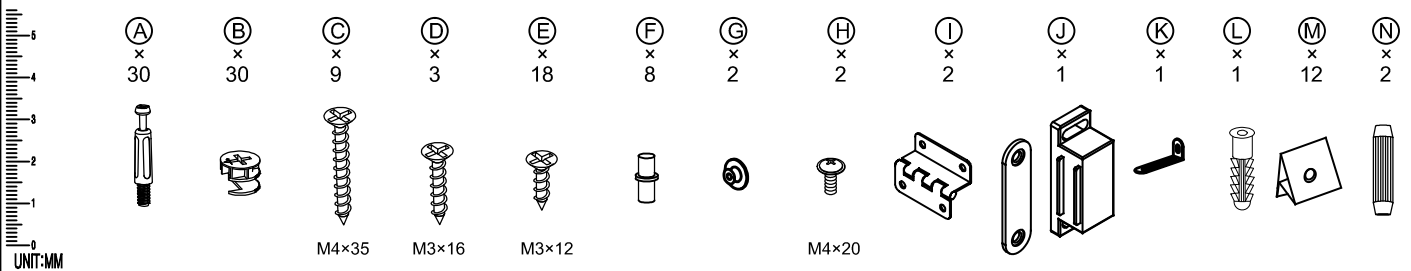

WF289423

TOOLS:

UNIT:MM
PACKAGE - A

PACKAGE - B

1.

BOLT INSTALLATION AS BELOW:

2.

3.