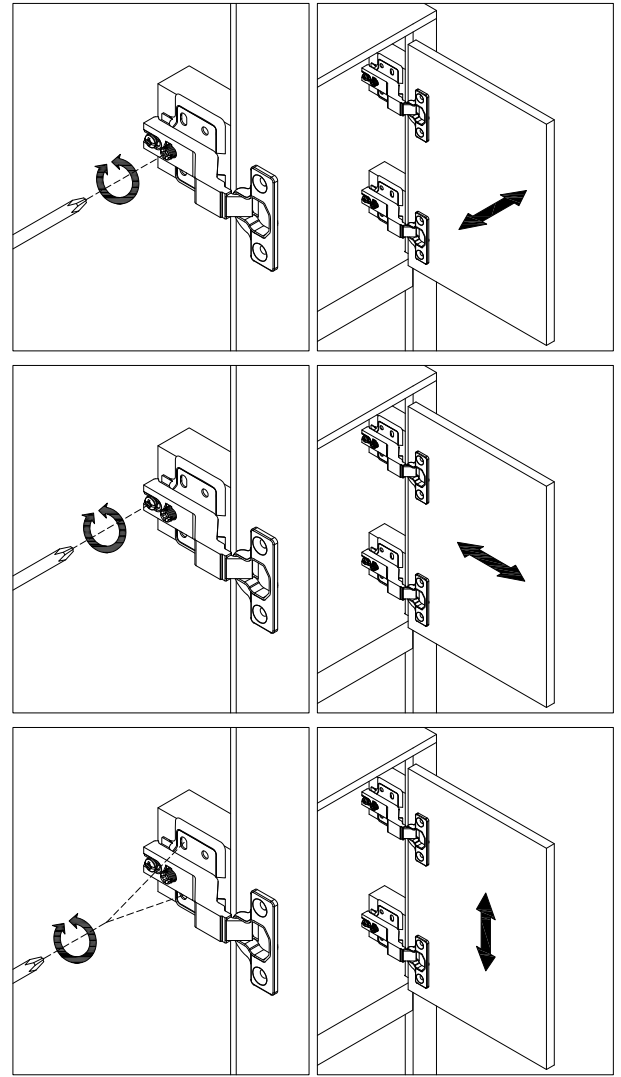

④  4pcs
Ø6x33mm

STEP 15

- ⑥  4pcs
Ø15x9mm

STEP 16

- ⑩  4pcs
Ø6x30mm
- ⑥  4pcs
Ø15x9mm

STEP 17

⑧  8pcs
Ø4x12mm

Three-way adjustable hinge for perfectly aligned doors

1. TO ADJUST DOOR FORWARD OR BACKWARD.
2. TO ADJUST DOOR TO RIGHT OR TO LEFT.
3. TO ADJUST DOOR UP OR DOWN.

STEP 18

②  1pc
5/32"x18mm

③  1pc

STEP 19

To install the Top (1) to the vanity (2). Apply silicone caulk to the top edge of the wood cabinet. With the help of another adult, gently lower the Sink top with assembled sink onto the cabinet. Make sure the Sink top is flush with the back side of the wood cabinet and the wood cabinet left and right side walls.