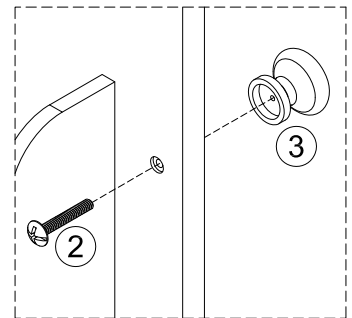

⑩  6pcs
Ø6x30mm

④  2pcs
Ø6x33mm

STEP 12

⑩  2pcs
Ø6x30mm

⑥  2pcs
Ø15x9mm

STEP 13

⑩  4pcs
Ø6x30mm

STEP 14

④  4pcs
Ø6x33mm

STEP 15

- ⑥  4pcs
Ø15x9mm

STEP 16

- ⑩  4pcs
Ø6x30mm
- ⑥  4pcs
Ø15x9mm

STEP 17

⑧  8pcs
Ø4x12mm

Three-way adjustable hinge for perfectly aligned doors

1. TO ADJUST DOOR FORWARD OR BACKWARD.
2. TO ADJUST DOOR TO RIGHT OR TO LEFT.
3. TO ADJUST DOOR UP OR DOWN.

STEP 18

②  1pc
5/32"x18mm

③  1pc

STEP 19

To install the Top (1) to the vanity (2). Apply silicone caulk to the top edge of the wood cabinet. With the help of another adult, gently lower the Sink top with assembled sink onto the cabinet. Make sure the Sink top is flush with the back side of the wood cabinet and the wood cabinet left and right side walls.