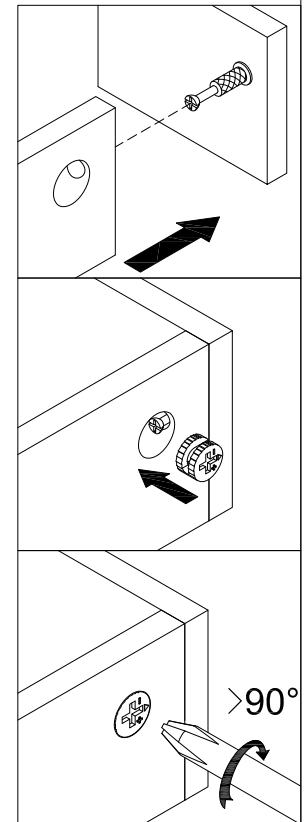

WF531249AAK

PRODUCT PARTS:

A	B	C	D	E	F
					
1PC	1PC	2PCS	1PC	1PC	1PC
G	H	I	J	K	L
					
1PC	1PC	1PC	1PC	1PC	1PC
M	N	O			
					
1PC	1PC	1PC			

HARDWARE:

①	②	③	④	⑤	⑥
					
Ø8x30mm	5/32"x18mm		Ø6x33mm	1/4"x25mm	Ø15x9mm
20+2 PCS	2PCS	2PCS	12+1 PCS	18+1 PCS	12+1 PCS
⑦	⑧	⑨	⑩		
					
	Ø4x12mm		Ø6x30mm		
4PCS	12+1PCS	2PCS	16+1PCS		

STEP 1

①  4pcs
Ø8x30mm

②  1pc
5/32"x18mm

③  1pc

STEP 2

①  4pcs
Ø8x30mm

STEP 3

- ①  8pcs
Ø8x30mm

x 2

STEP 4

- ④  2pcs
Ø6x33mm

STEP 5

- ⑤  12pcs
1/4"x25mm
- ⑥  2pcs
Ø15x9mm

STEP 6

- ①  4pcs
Ø8x30mm
- ⑤  6pcs
1/4"x25mm

STEP 7

1. TO ADJUST DOOR FORWARD OR BACKWARD.
2. TO ADJUST DOOR TO RIGHT OR TO LEFT.
3. TO ADJUST DOOR UP OR DOWN.

STEP 18

②  1pc
5/32"x18mm

③  1pc

STEP 19

To install the Top (1) to the vanity (2). Apply silicone caulk to the top edge of the wood cabinet. With the help of another adult, gently lower the Sink top with assembled sink onto the cabinet. Make sure the Sink top is flush with the back side of the wood cabinet and the wood cabinet left and right side walls.