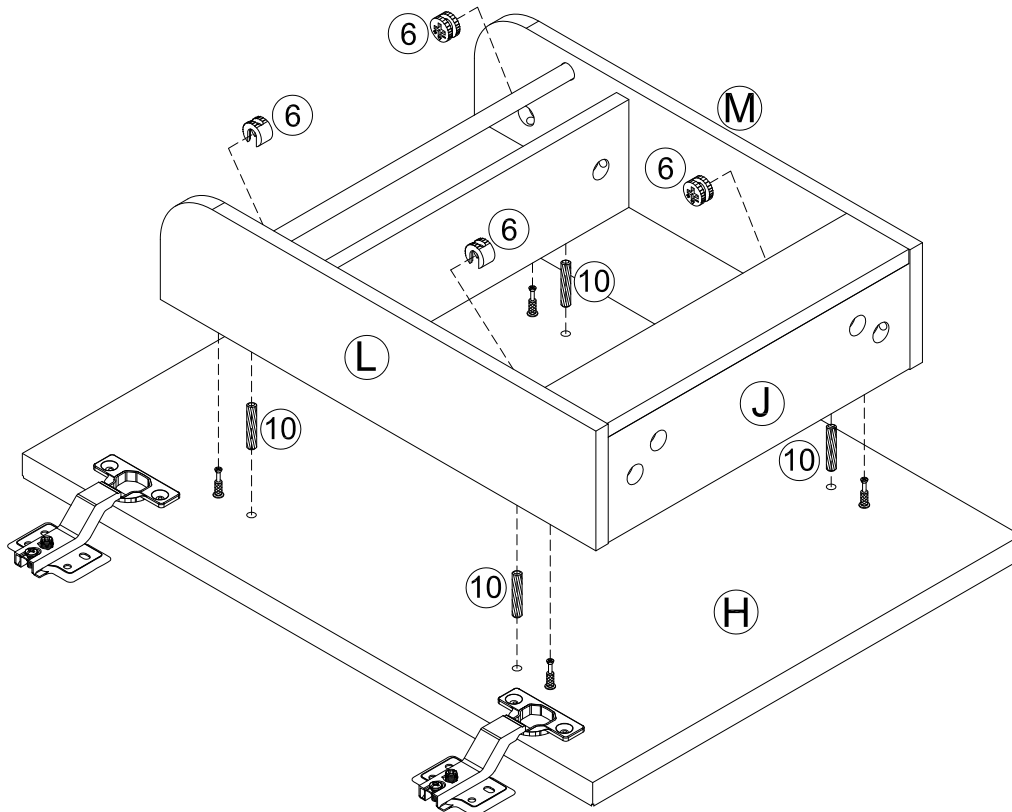

⑩  6pcs
Ø6x30mm

④  2pcs
Ø6x33mm

STEP 12

⑩  2pcs
Ø6x30mm

⑥  2pcs
Ø15x9mm

STEP 13

⑩  4pcs
Ø6x30mm

STEP 14

④  4pcs
Ø6x33mm

STEP 15

- ⑥  4pcs
Ø15x9mm

STEP 16

- ⑩  4pcs
Ø6x30mm
- ⑥  4pcs
Ø15x9mm

STEP 17

⑧  8pcs
Ø4x12mm

Three-way adjustable hinge for perfectly aligned doors

1. TO ADJUST DOOR FORWARD OR BACKWARD.
2. TO ADJUST DOOR TO RIGHT OR TO LEFT.
3. TO ADJUST DOOR UP OR DOWN.

STEP 18

②  1pc
5/32"x18mm

③  1pc

STEP 19

To install the Top (1) to the vanity (2). Apply silicone caulk to the top edge of the wood cabinet. With the help of another adult, gently lower the Sink top with assembled sink onto the cabinet. Make sure the Sink top is flush with the back side of the wood cabinet and the wood cabinet left and right side walls.