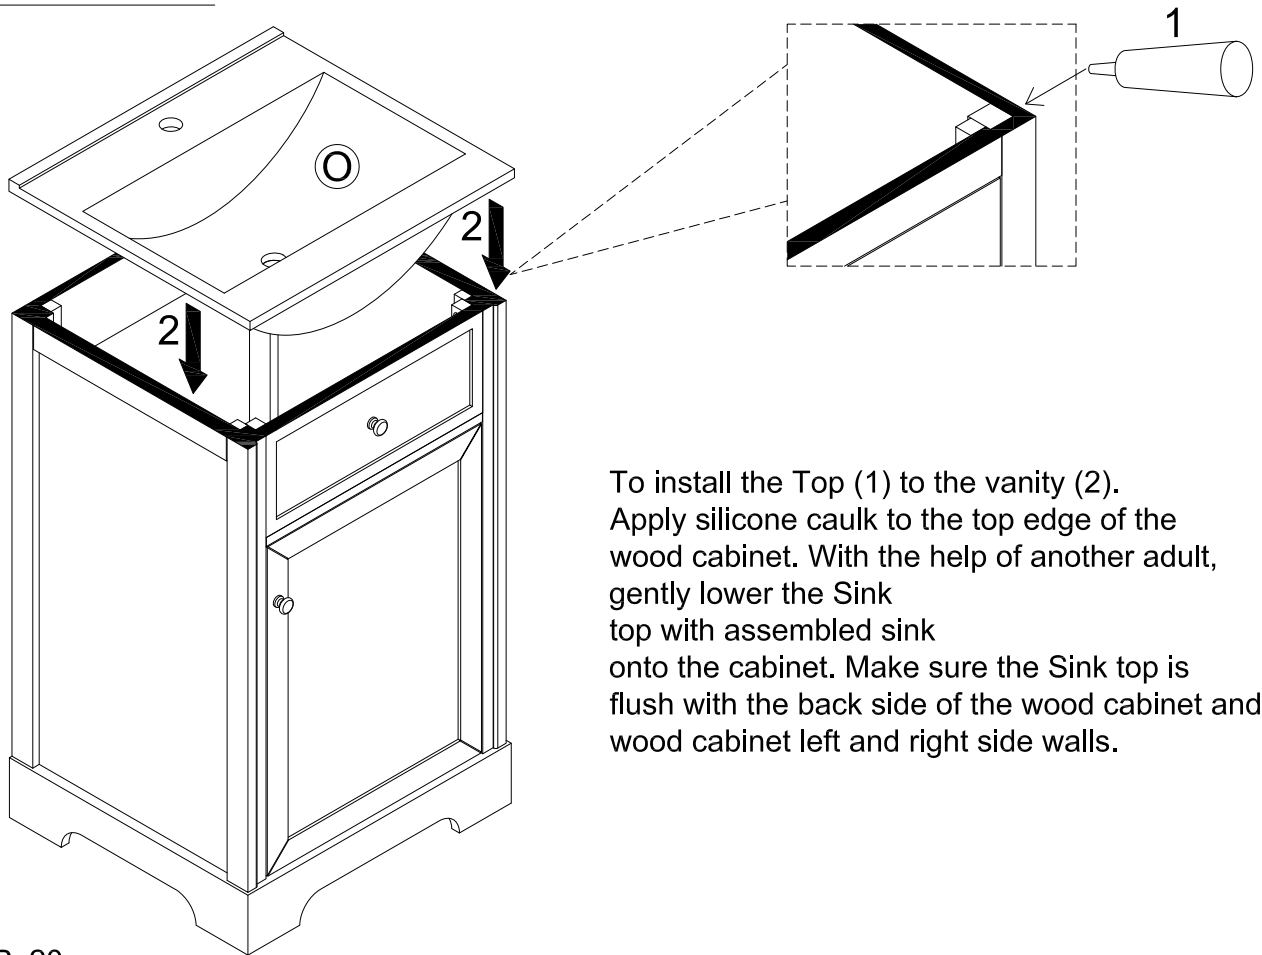

④  4pcs
Ø6x33mm

STEP 15

- ⑥  4pcs
Ø15x9mm

STEP 16

- ⑩  4pcs
Ø6x30mm
- ⑥  4pcs
Ø15x9mm

STEP 17

⑧  8pcs
Ø4x12mm

Three-way adjustable hinge for perfectly aligned doors

1. TO ADJUST DOOR FORWARD OR BACKWARD.
2. TO ADJUST DOOR TO RIGHT OR TO LEFT.
3. TO ADJUST DOOR UP OR DOWN.

STEP 18

②  1pc
5/32"x18mm

③  1pc

STEP 19

To install the Top (1) to the vanity (2). Apply silicone caulk to the top edge of the wood cabinet. With the help of another adult, gently lower the Sink top with assembled sink onto the cabinet. Make sure the Sink top is flush with the back side of the wood cabinet and the wood cabinet left and right side walls.

STEP 20