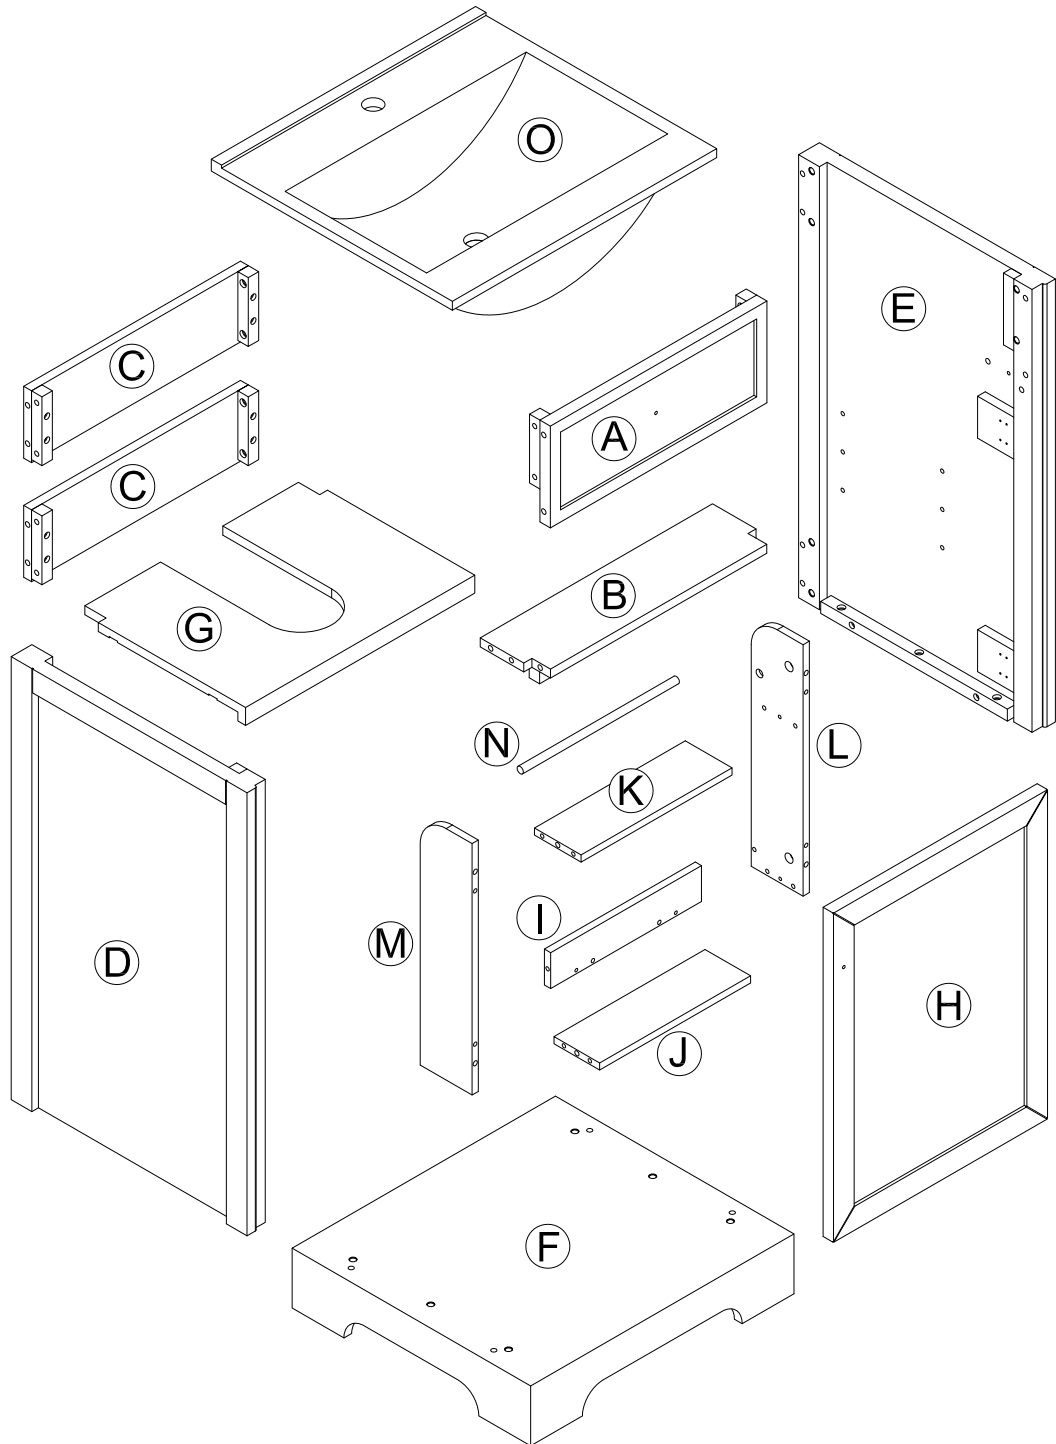

WF531249AAK

PRODUCT PARTS:

A	B	C	D	E	F
					
1PC	1PC	2PCS	1PC	1PC	1PC
G	H	I	J	K	L
					
1PC	1PC	1PC	1PC	1PC	1PC
M	N	O			
					
1PC	1PC	1PC			

HARDWARE:

①	②	③	④	⑤	⑥
					
Ø8x30mm	5/32"x18mm		Ø6x33mm	1/4"x25mm	Ø15x9mm
20+2 PCS	2PCS	2PCS	12+1 PCS	18+1 PCS	12+1 PCS
⑦	⑧	⑨	⑩		
					
	Ø4x12mm		Ø6x30mm		
4PCS	12+1PCS	2PCS	16+1PCS		

STEP 1

①  4pcs
Ø8x30mm

②  1pc
5/32"x18mm

③  1pc

STEP 2

①  4pcs
Ø8x30mm

STEP 3

- ①  8pcs
Ø8x30mm

x 2

STEP 4

- ④  2pcs
Ø6x33mm

STEP 5

- ⑤  12pcs
1/4"x25mm
- ⑥  2pcs
Ø15x9mm

STEP 6

- ①  4pcs
Ø8x30mm
- ⑤  6pcs
1/4"x25mm

STEP 7

④  4pcs
Ø6x33mm

STEP 15

- ⑥  4pcs
Ø15x9mm

STEP 16

- ⑩  4pcs
Ø6x30mm
- ⑥  4pcs
Ø15x9mm

STEP 17

⑧  8pcs
Ø4x12mm

Three-way adjustable hinge for perfectly aligned doors