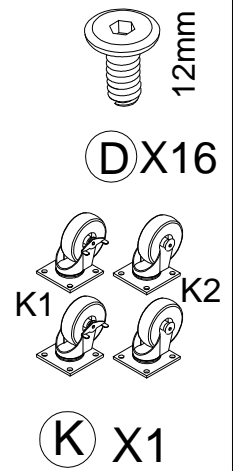

Part list

① X1

② X1

③ X1

④ X1

⑤ X1

⑥ X1

⑦ X1

(H) X2

(I) X2

(J) X1

(K) X1

Two dog cage combination accessories

(L) X2

(M) X2

(N) X4

1

2

3

E X4

4

25mm

C X8

5

6

7

(H) X2

(I) X2

(J) X1

8

If you buy two dog cages can be stacked according to demand assembly

(N) X4