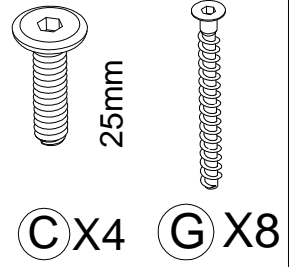

Part list

① X1

② X1

③ X1

④ X1

⑤ X1

⑥ X1

⑦ X1

(H) X2

(I) X2

(J) X1

(K) X1

Two dog cage combination accessories

(L) X2

(M) X2

(N) X4

1

2

3

E X4

4

25mm

C X8

5

6

7

(H) X2

(I) X2

(J) X1

8

If you buy two dog cages can be stacked according to demand assembly

(N) X4