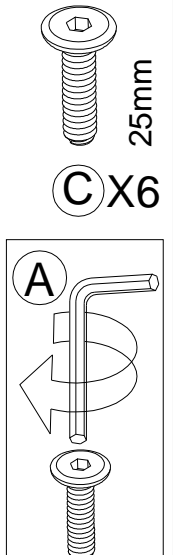

Part list

① X1

② X1

③ X1

④ X1

⑤ X1

⑥ X1

⑦ X1

Hardware list

(A) X1

(B) X1

(C) X18

(D) X16

(E) X4

(F) X4

(G) X8

(H) X2

(I) X2

(J) X1

(K) X1

Two dog cage combination accessories

(L) X2

(M) X2

(N) X4

1

2

3

E X4

4

25mm

C X8

5