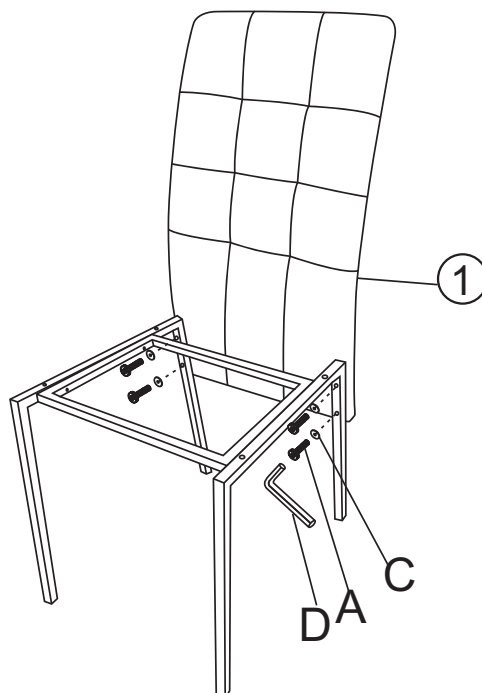

DINING CHAIRS

Model# BC523-DC
BC524-DC

USAGE AND SAFETY INSTRUCTION

- Please read the following instructions carefully and use the product in accordance with the manual.
- Keep the instruction well. Please give the product along with the installation and operating Instructions, if it is for other people to use.
- The warnings, cautions, and instructions listed in this manual may not cover all possible situations that may arise when using the product. Please contact us if you need further information or help.
- This product is not a climbing frame for children's play, which could result in injury. Please do not leave children unattended.
- Check the item for possible damages before use. Do not use it if it is bent, cracked, or damaged.
- Improper loading can cause a tilt of the item.
- The normal functioning of the product can be guaranteed when it is in a vertical and horizontal position. Please always position the product on a level surface.
- Do not place the product near the fire or heat sources! Caution Fire Hazard.
- Be careful of your hands when setting up! We recommend wearing protective gloves for assembly.
- Do not use corrosive cleaners for cleaning!
- It is important that any product which is assembled using any kind of screw is re-tightened 2 weeks after assembly, and once every 3 months - in order to assure stability through-out the lifespan of the product.

M6X30

M6X25

M6X16

M4

1

2

3

4