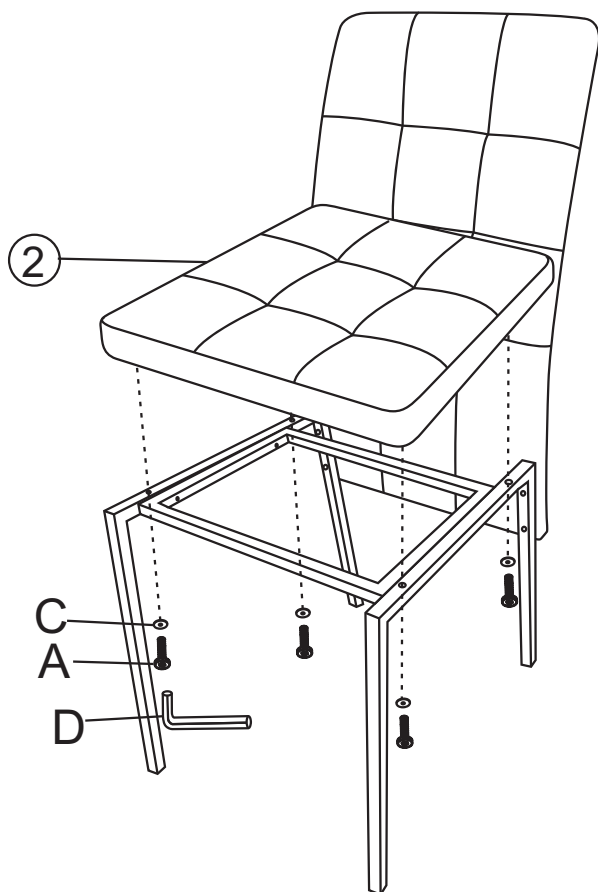

DINING CHAIRS

Model# BC523-DC
BC524-DC

USAGE AND SAFETY INSTRUCTION

- Please read the following instructions carefully and use the product in accordance with the manual.
- Keep the instruction well. Please give the product along with the installation and operating Instructions, if it is for other people to use.
- The warnings, cautions, and instructions listed in this manual may not cover all possible situations that may arise when using the product. Please contact us if you need further information or help.
- This product is not a climbing frame for children's play, which could result in injury. Please do not leave children unattended.
- Check the item for possible damages before use. Do not use it if it is bent, cracked, or damaged.
- Improper loading can cause a tilt of the item.
- The normal functioning of the product can be guaranteed when it is in a vertical and horizontal position. Please always position the product on a level surface.
- Do not place the product near the fire or heat sources! Caution Fire Hazard.
- Be careful of your hands when setting up! We recommend wearing protective gloves for assembly.
- Do not use corrosive cleaners for cleaning!
- It is important that any product which is assembled using any kind of screw is re-tightened 2 weeks after assembly, and once every 3 months - in order to assure stability through-out the lifespan of the product.

M6X30

M6X25

M6X16

M4

1

2

3

4