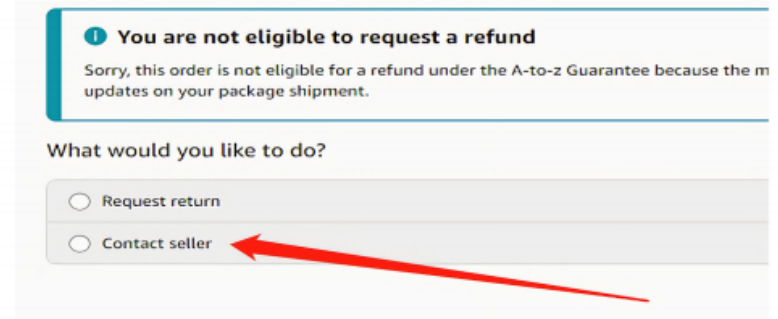

2. Choose your topic from list displayed and Select **【Contact seller】** .