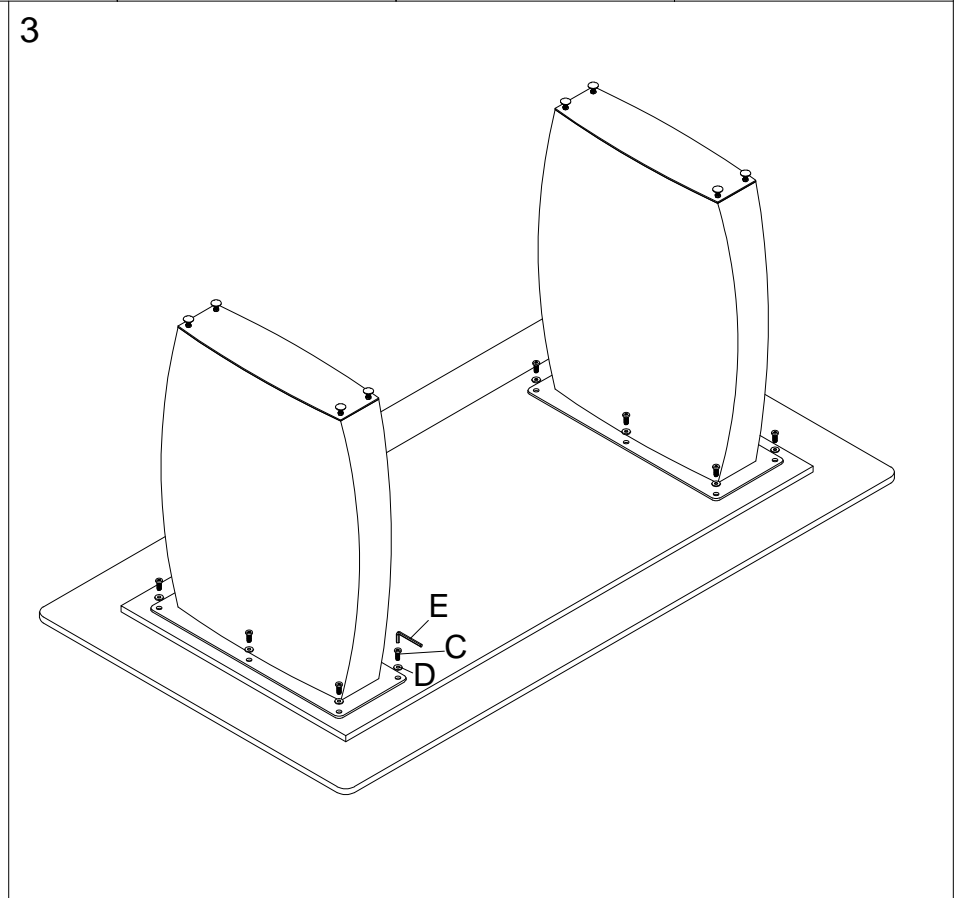

ASSEMBLY INSTRUCTION