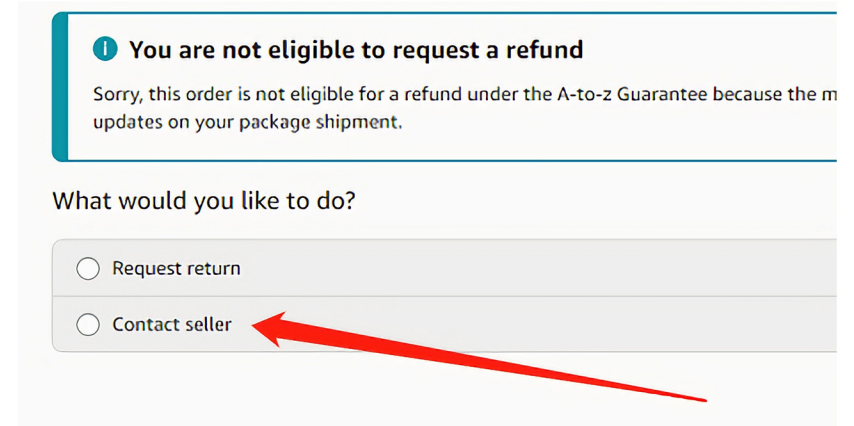

2. Choose your topic from list displayed and Select **【Contact seller】** .